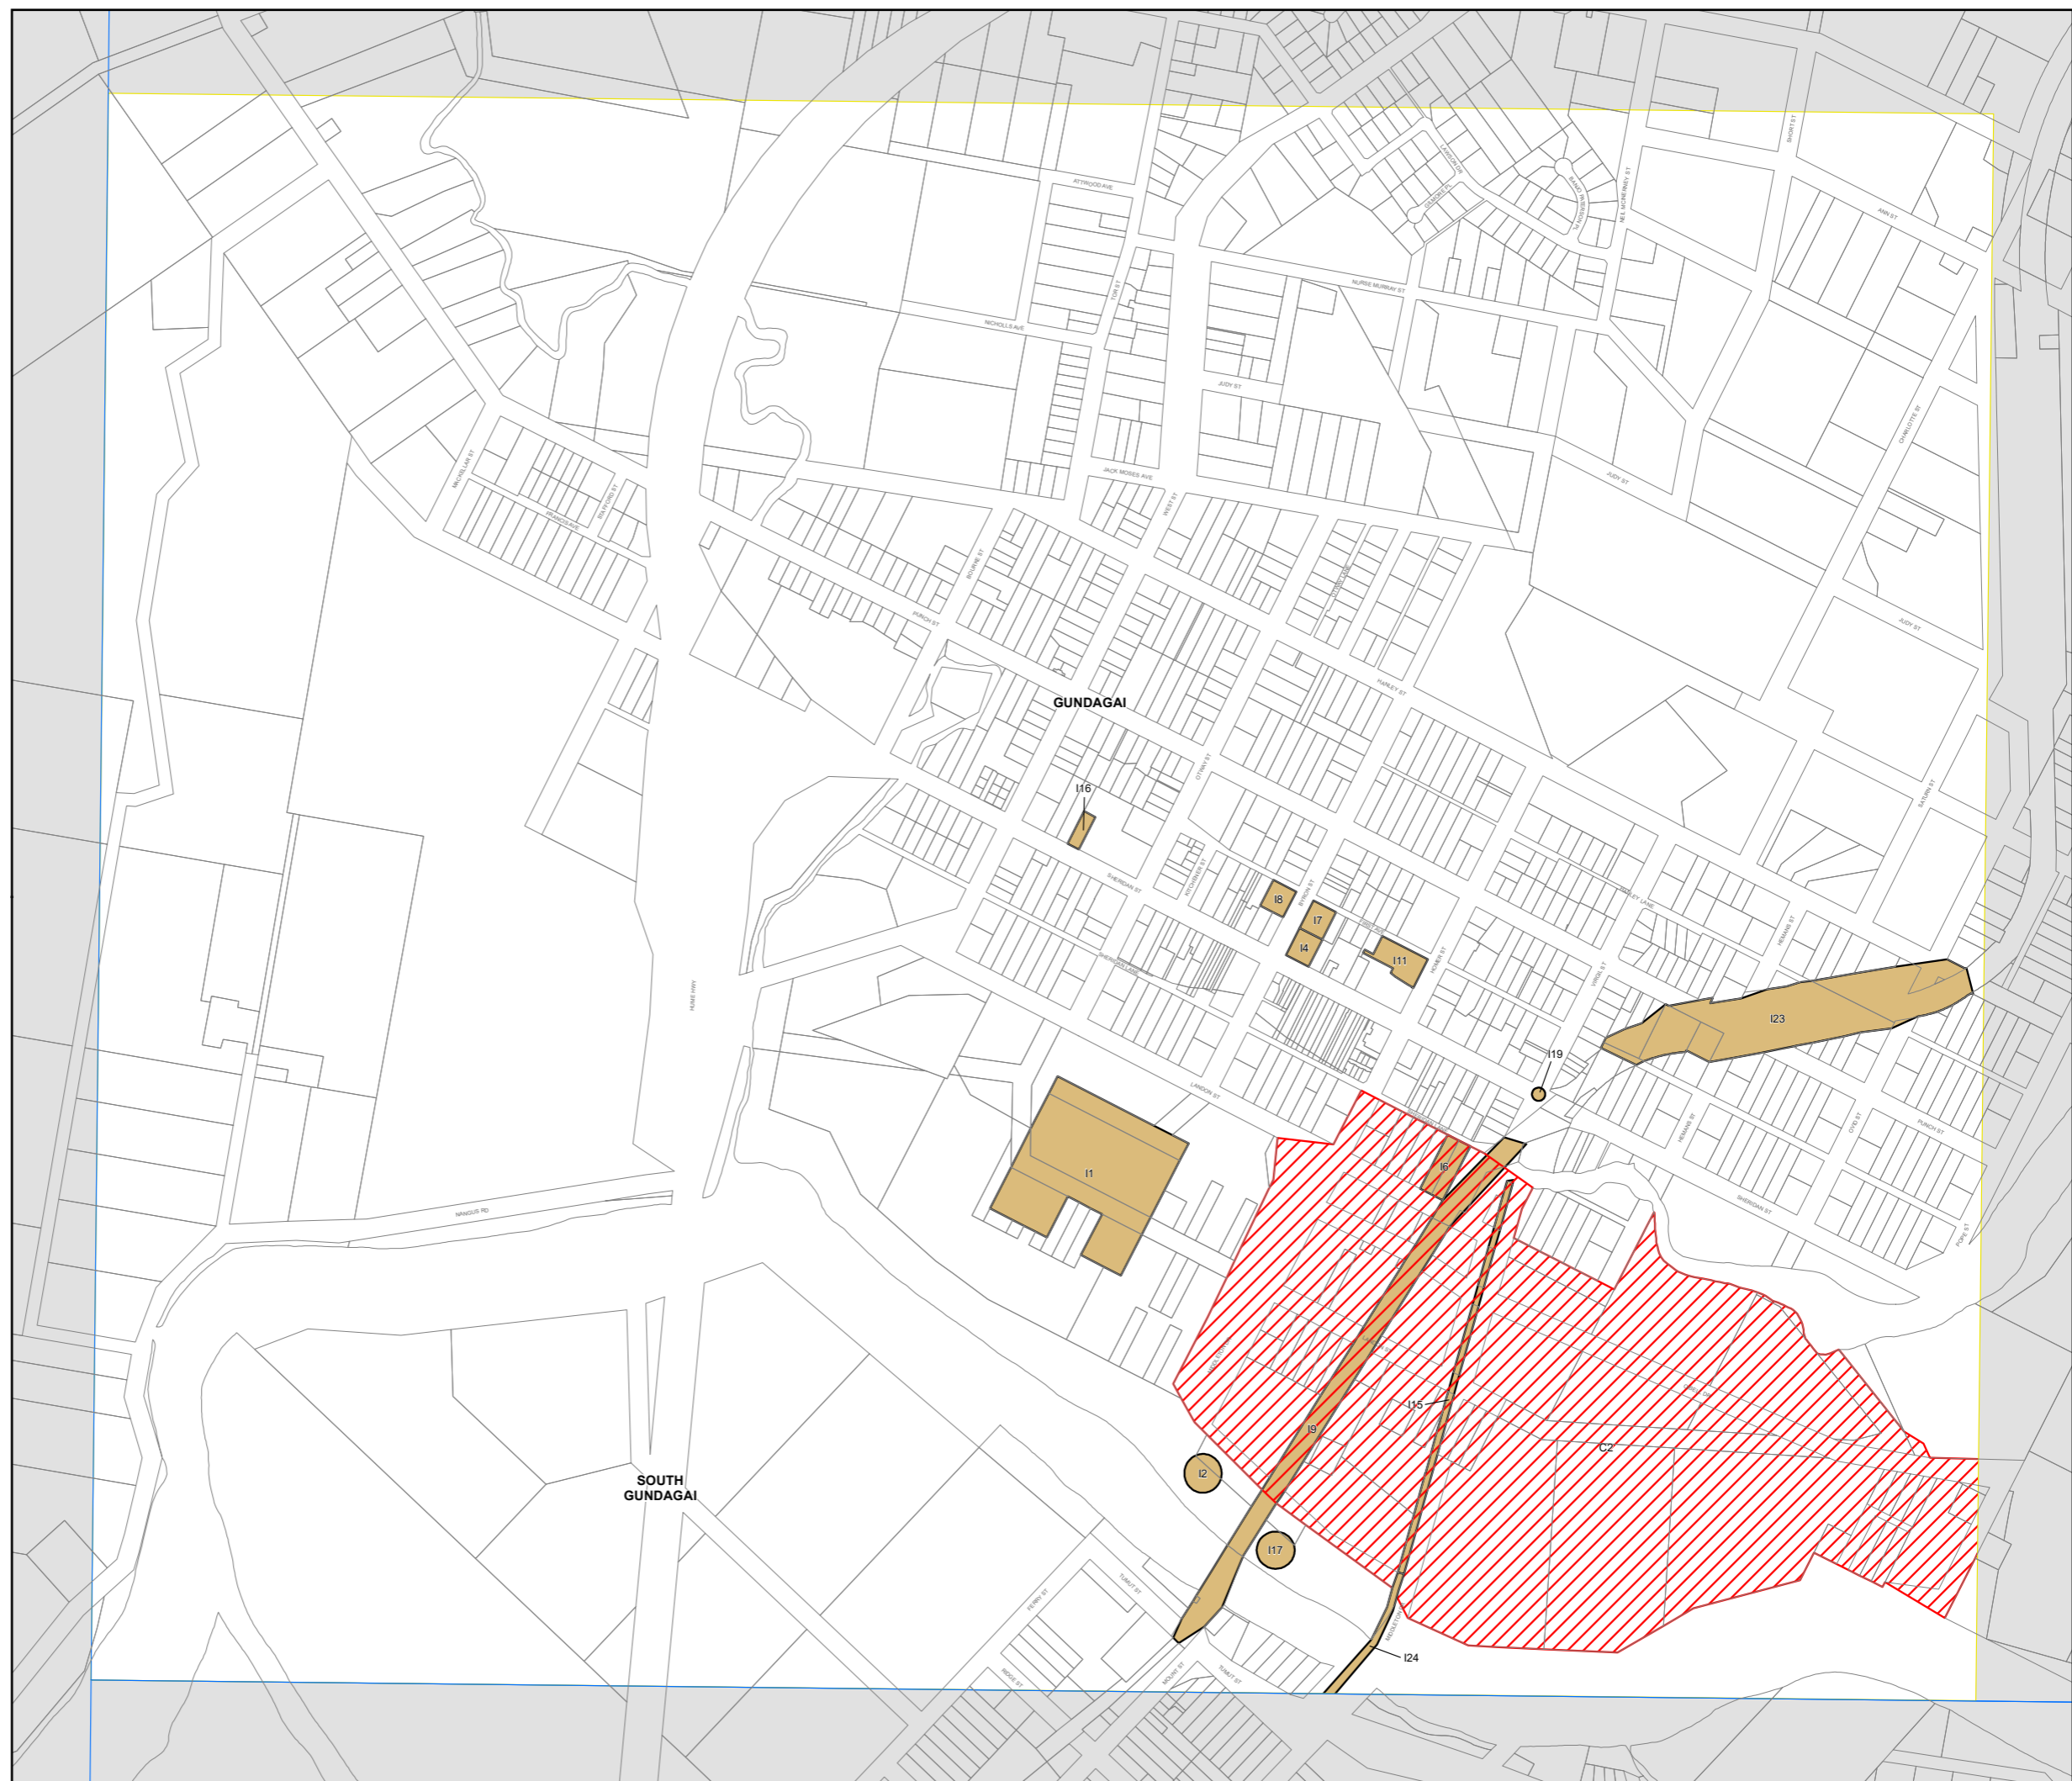

## Heritage Map - Sheet HER\_007CA

### Heritage

-  Item - General
-  Conservation Area - General

### Cadastral

-  Cadastral 07/05/2021 © Spatial Services

Scale: 1:10,000 @ A3

Projection: GDA 1994  
MGA Zone 55

Map Identification Number: 3500\_COM\_HER\_007CA\_010\_20210507