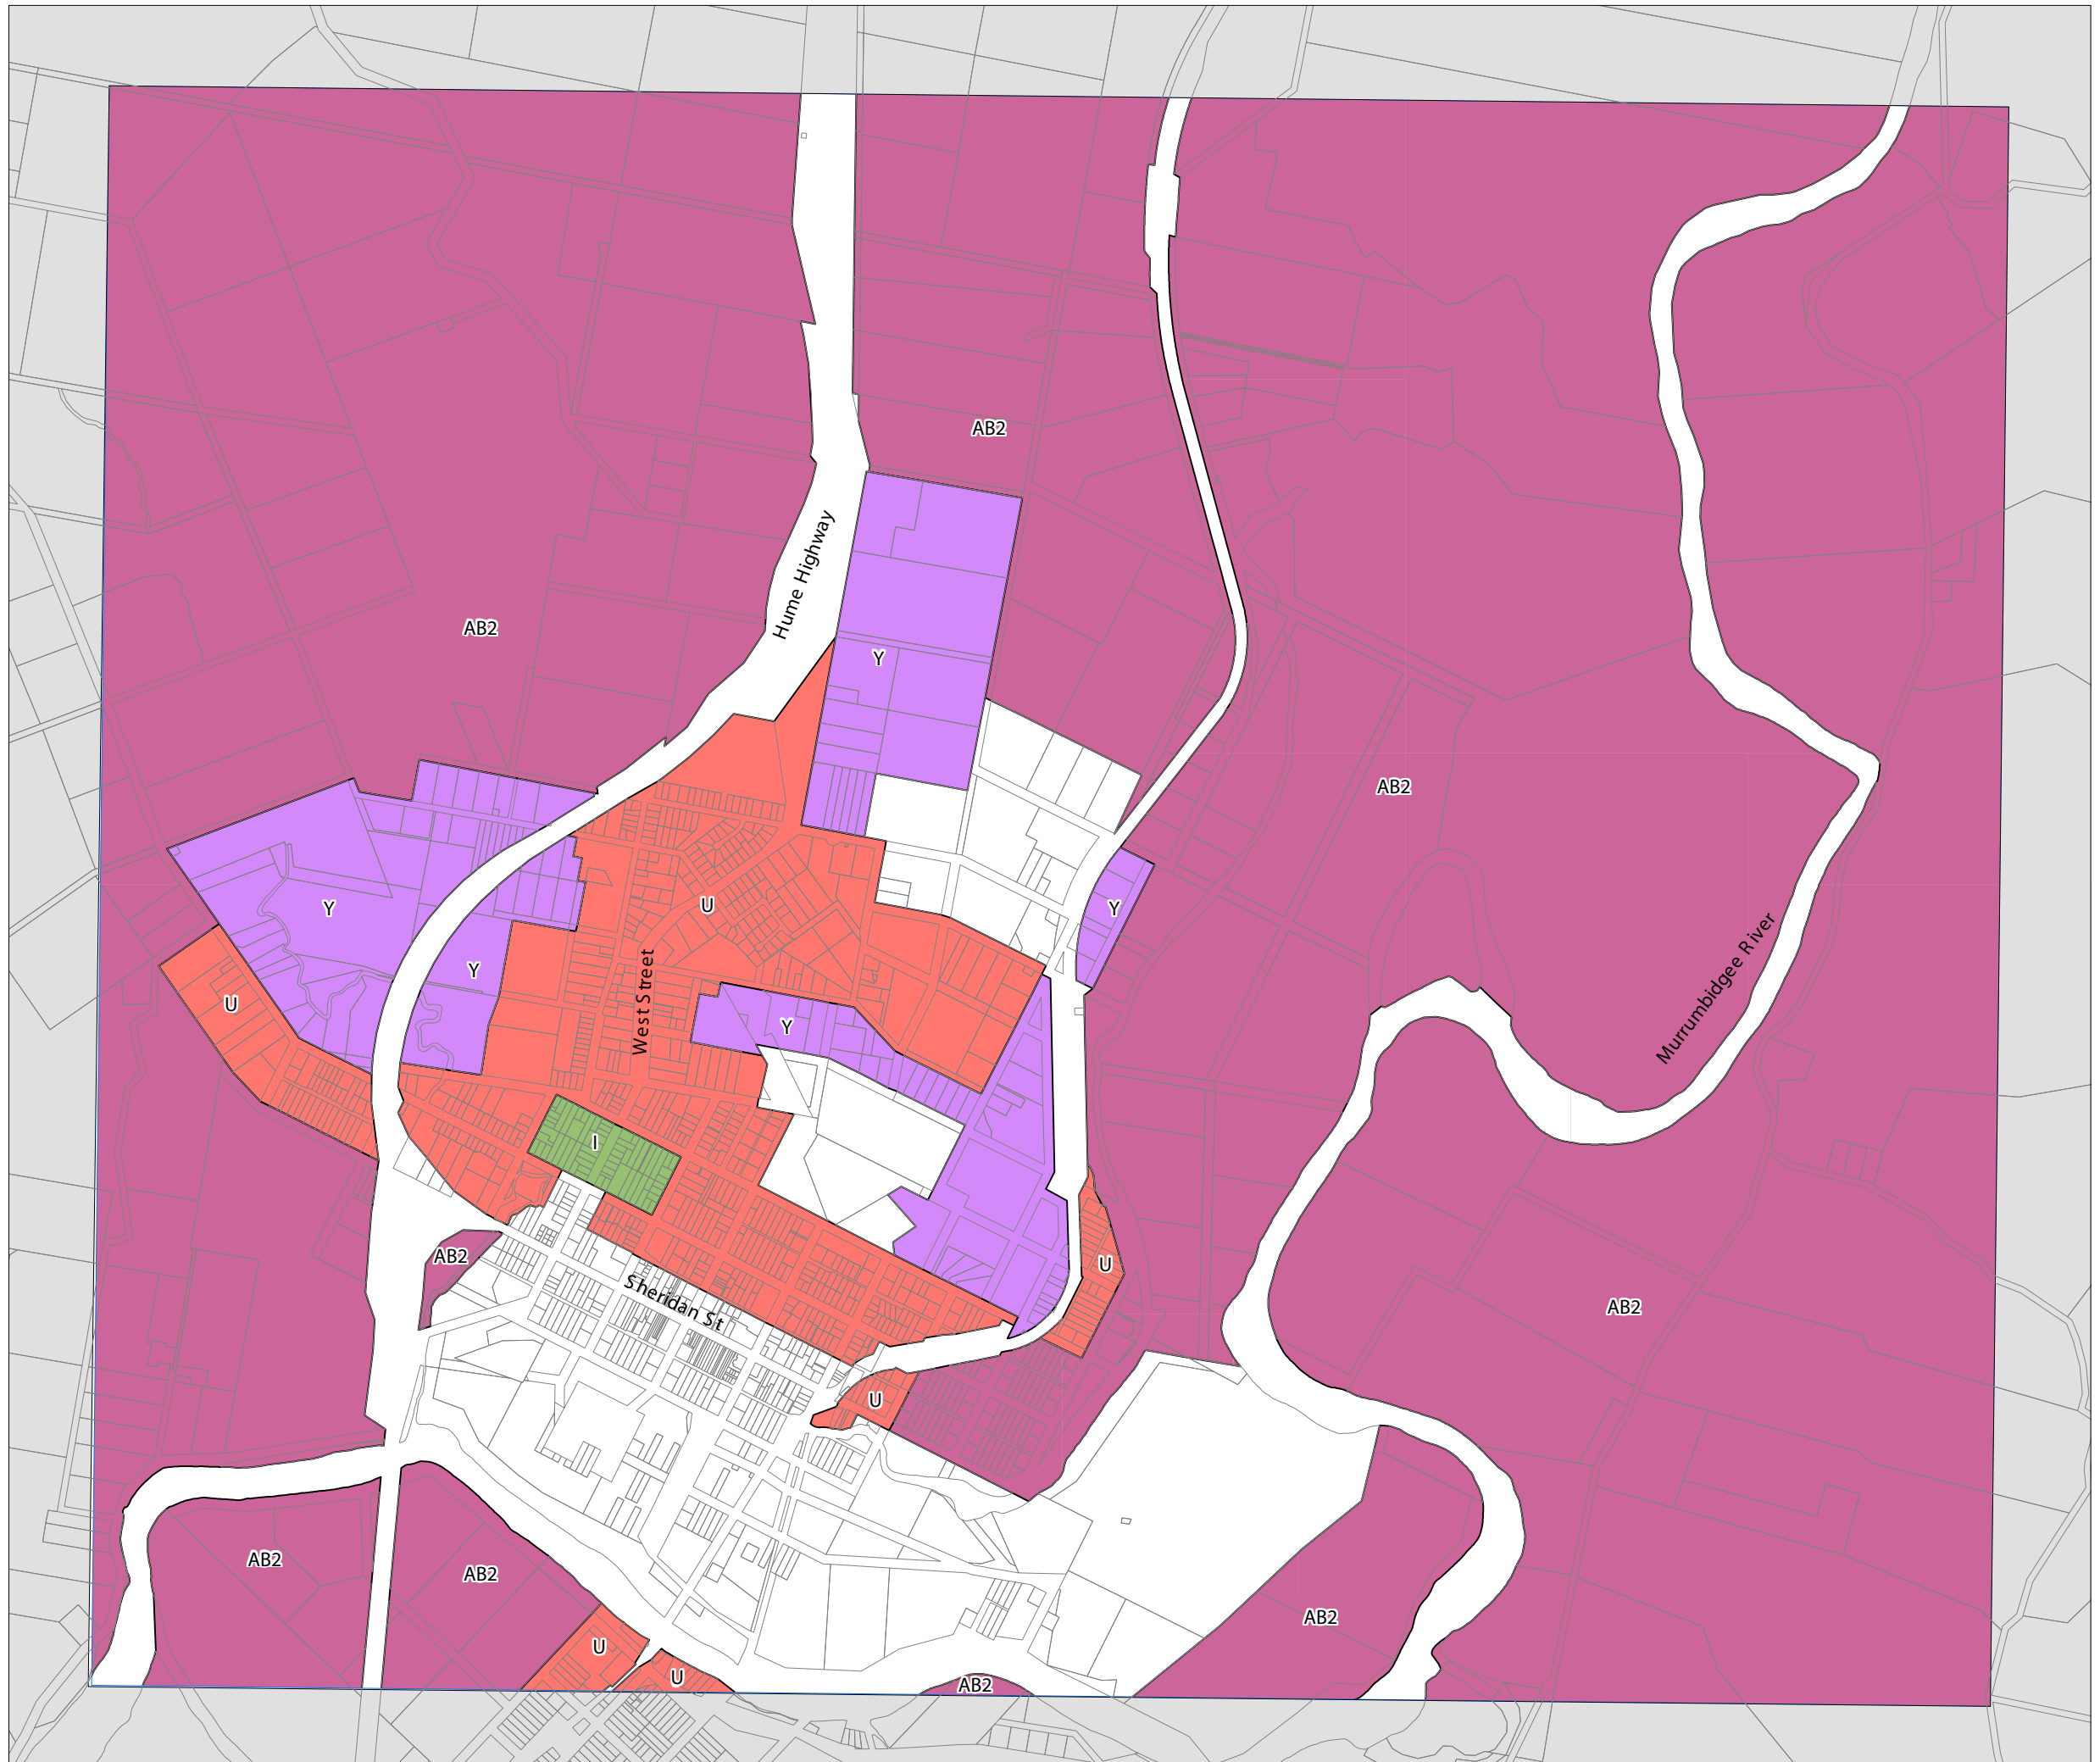

Gundagai
Local
Environmental
Plan 2011

Lot Size Map - Sheet LSZ_007C

Minimum Lot Size (sq m)

I 500

U 1500

Y 1ha

AB1 10ha

AB2 40ha

Cadastre

▭ Cadastre 22/01/10 © NSW LPMA

Scale: 1:20,000 @ A3

Projection: GDA 1994
Zone 55