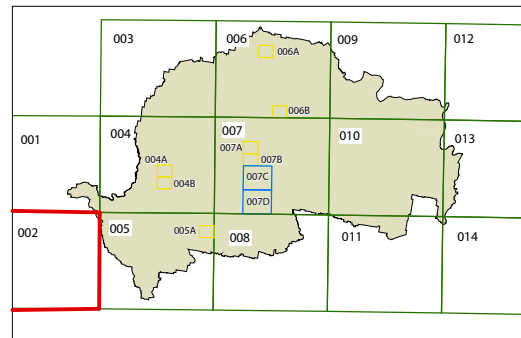

Gundagai
Local
Environmental
Plan 2011

Land Zoning Map - Sheet LZN_002

Zone

- B2 Local Centre
- B4 Mixed Use
- E1 National Parks and Nature Reserves
- IN1 General Industrial
- R1 General Residential
- R3 Medium Density Residential
- R5 Large Lot Residential
- RE1 Public Recreation
- RE2 Private Recreation
- RU1 Primary Production
- RU3 Forestry
- RU4 Primary Production Small Lots
- RU5 Villiage
- SP1 Special Activities
- SP3 Tourist
- W1 Natural Waterways

Cadastre

Cadastre 22/01/10 © NSW LPMA

Projection: GDA 1994
Zone 55