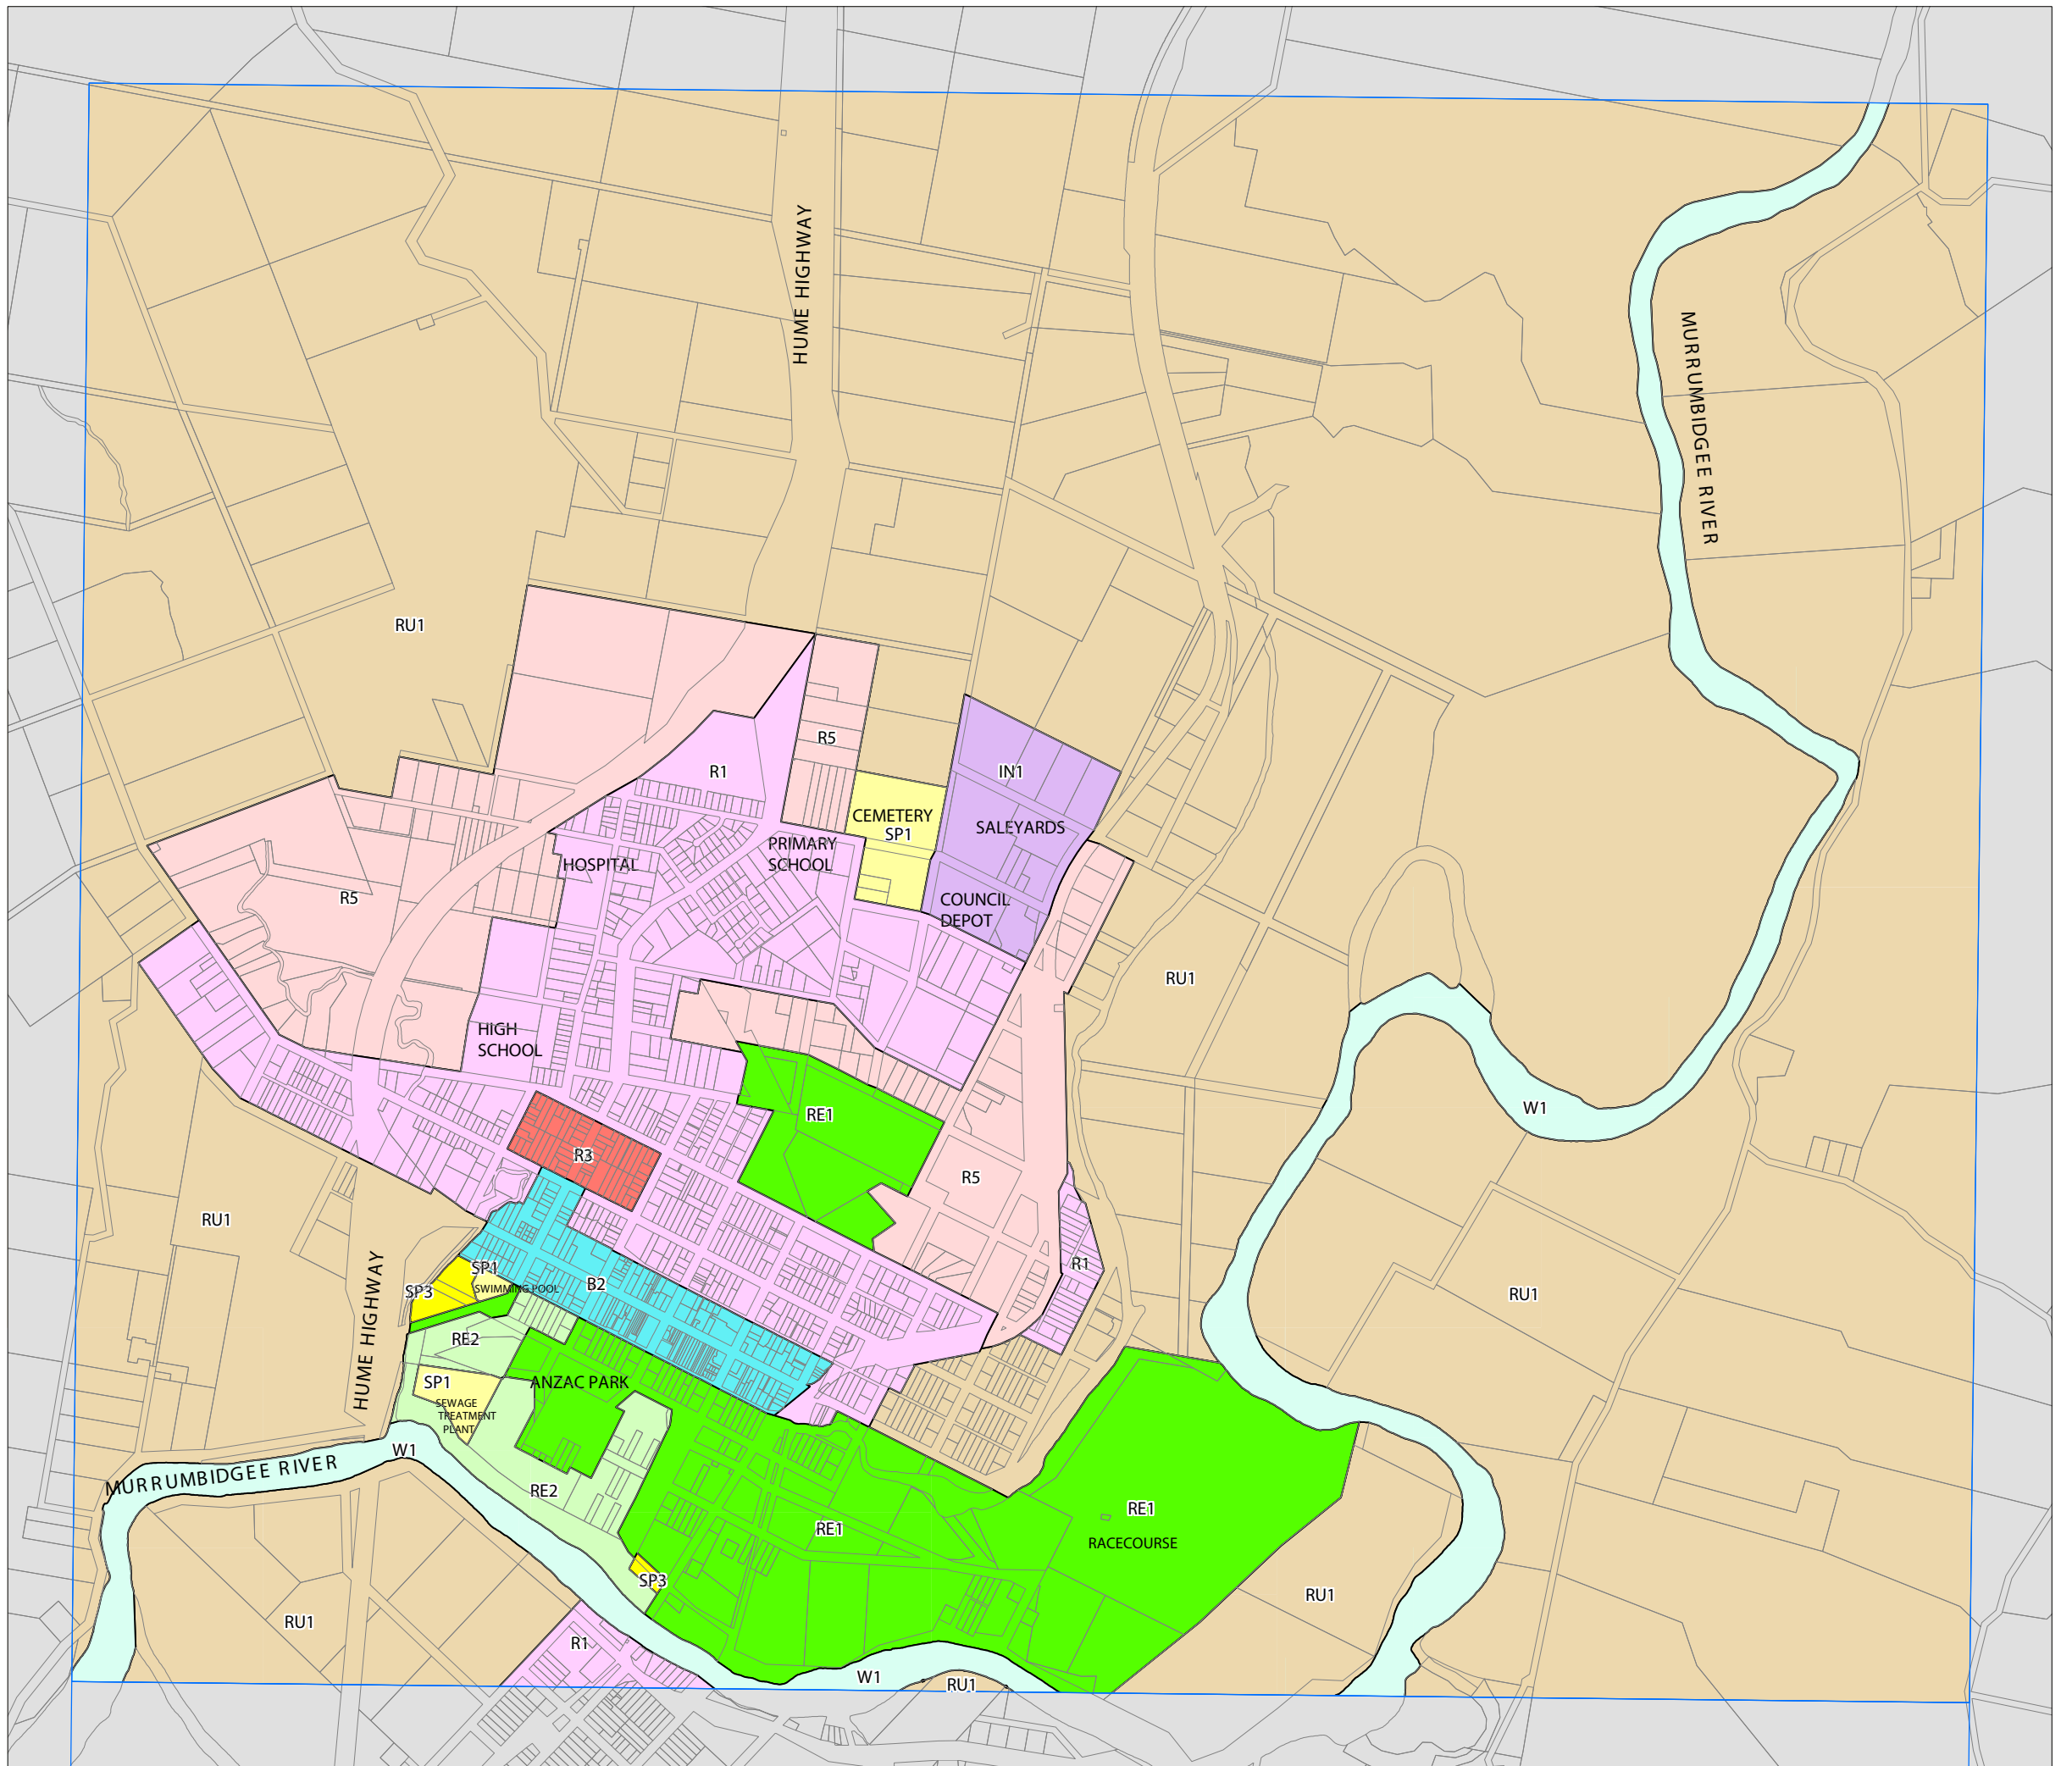

Gundagai
Local
Environmental
Plan 2011

Land Zoning Map - Sheet LZN_007C

Zone

- B2 Local Centre
- B4 Mixed Use
- E1 National Parks and Nature Reserves
- IN1 General Industrial
- R1 General Residential
- R3 Medium Density Residential
- R5 Large Lot Residential
- RE1 Public Recreation
- RE2 Private Recreation
- RU1 Primary Production
- RU3 Forestry
- RU4 Primary Production Small Lots
- RU5 Village
- SP1 Special Activities
- SP3 Tourist
- W1 Natural Waterways

Cadastre

Cadastre 22/01/10 © NSW LPMA

Projection: GDA 1994
Zone 55