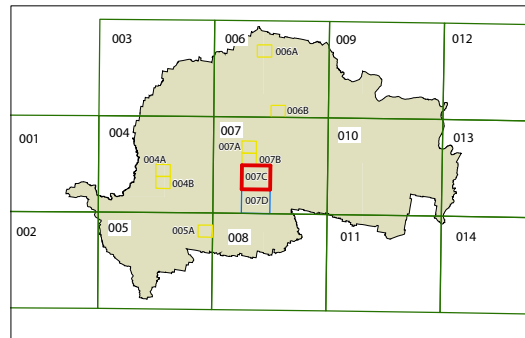

Gundagai
Local
Environmental
Plan 2011

Land Zoning Map - Sheet LZN_007C

Zone

- B2 Local Centre
- B4 Mixed Use
- E1 National Parks and Nature Reserves
- IN1 General Industrial
- R1 General Residential
- R3 Medium Density Residential
- R5 Large Lot Residential
- RE1 Public Recreation
- RE2 Private Recreation
- RU1 Primary Production
- RU3 Forestry
- RU4 Primary Production Small Lots
- RU5 Village
- SP1 Special Activities
- SP3 Tourist
- W1 Natural Waterways

Cadastre

Cadastre 22/01/10 © NSW LPMA

Projection: GDA 1994
Zone 55