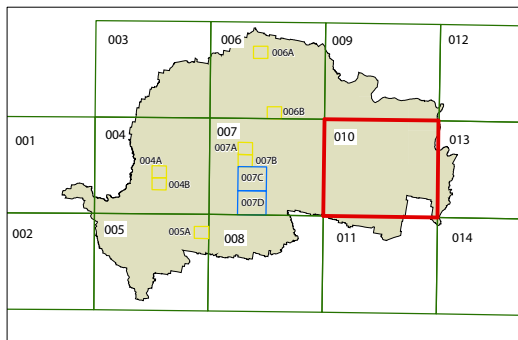

Gundagai  
Local  
Environmental  
Plan 2011

Land Zoning Map - Sheet LZN\_010

Zone

- B2 Local Centre
- B4 Mixed Use
- E1 National Parks and Nature Reserves
- IN1 General Industrial
- R1 General Residential
- R3 Medium Density Residential
- R5 Large Lot Residential
- RE1 Public Recreation
- RE2 Private Recreation
- RU1 Primary Production
- RU3 Forestry
- RU4 Primary Production Small Lots
- RU5 Village
- SP1 Special Activities
- SP3 Tourist
- W1 Natural Waterways

Cadastre

Cadastre 22/01/10 © NSW LPMA

Projection: GDA 1994  
Zone 55