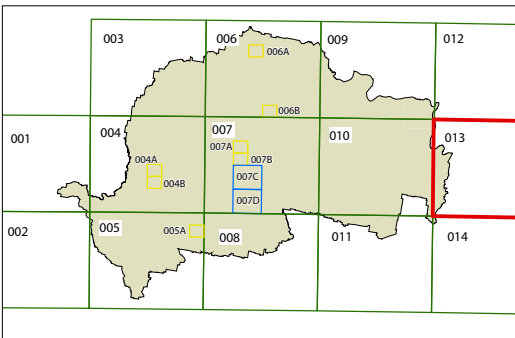

Gundagai  
Local  
Environmental  
Plan 2011

Land Zoning Map - Sheet LZN\_013

Zone

- B2 Local Centre
- B4 Mixed Use
- E1 National Parks and Nature Reserves
- IN1 General Industrial
- R1 General Residential
- R3 Medium Density Residential
- R5 Large Lot Residential
- RE1 Public Recreation
- RE2 Private Recreation
- RU1 Primary Production
- RU3 Forestry
- RU4 Primary Production Small Lots
- RU5 Village
- SP1 Special Activities
- SP3 Tourist
- W1 Natural Waterways

Cadastre

Cadastre 22/01/10 © NSW LPMA

Projection: GDA 1994  
Zone 55