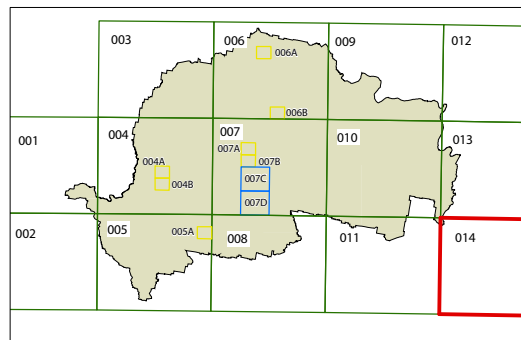

Gundagai
Local
Environmental
Plan 2011

Land Zoning Map - Sheet LZN_014

Zone

- B2 Local Centre
- B4 Mixed Use
- E1 National Parks and Nature Reserves
- IN1 General Industrial
- R1 General Residential
- R3 Medium Density Residential
- R5 Large Lot Residential
- RE1 Public Recreation
- RE2 Private Recreation
- RU1 Primary Production
- RU3 Forestry
- RU4 Primary Production Small Lots
- RU5 Village
- SP1 Special Activities
- SP3 Tourist
- W1 Natural Waterways

Cadastre

Cadastre 22/01/10 © NSW LPMA

Projection: GDA 1994
Zone 55