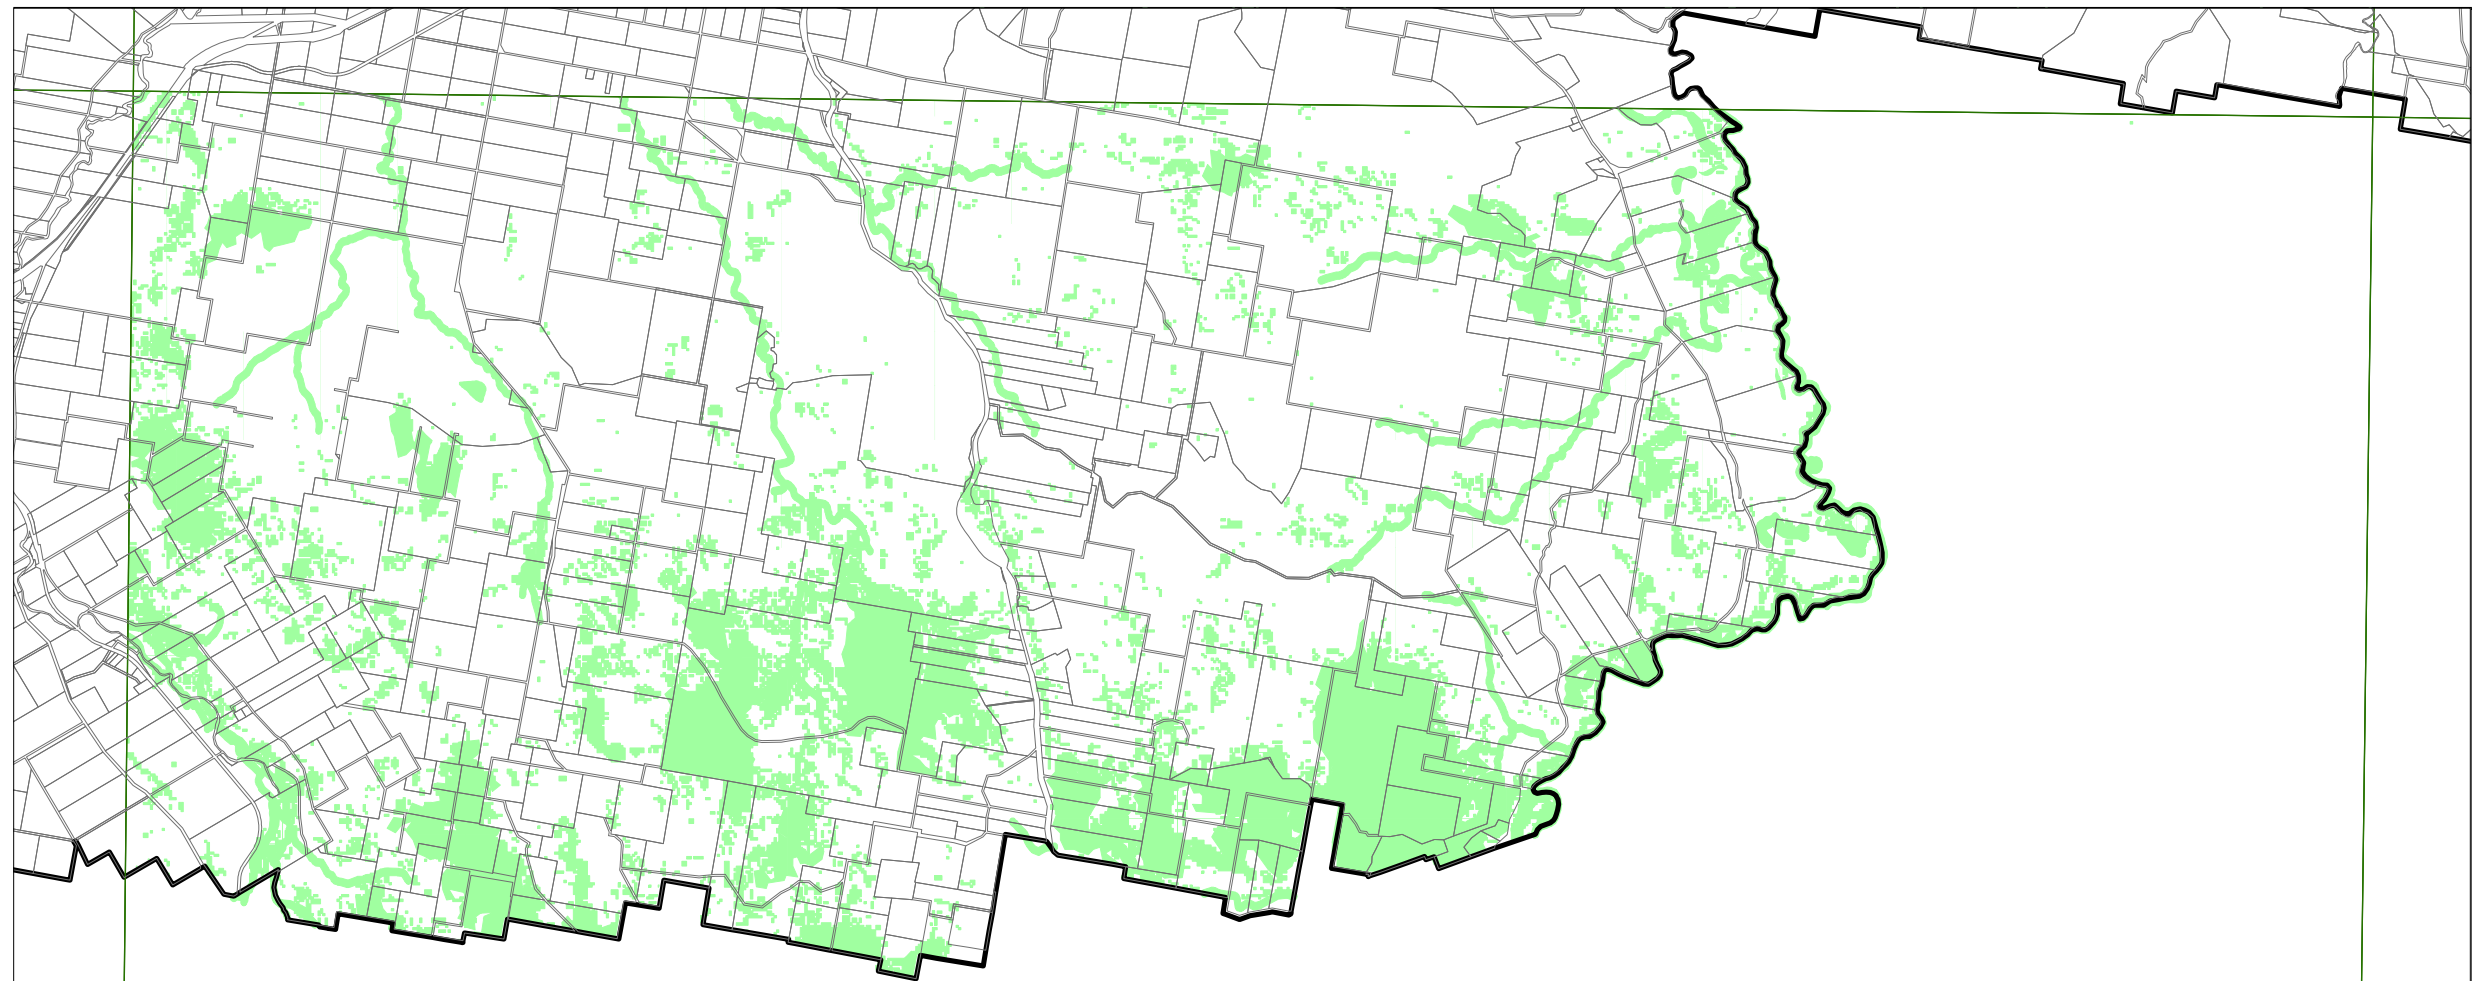

**Gundagai
Local
Environmental
Plan 2010**

Natural Resources Sensitivity-
BIODIVERSITY map:
Sheet NRB_008

Natural Resource

 Sensitive Land

 Cadastre 22/01/10 © Dept of Lands

TUMUT
SHIRE