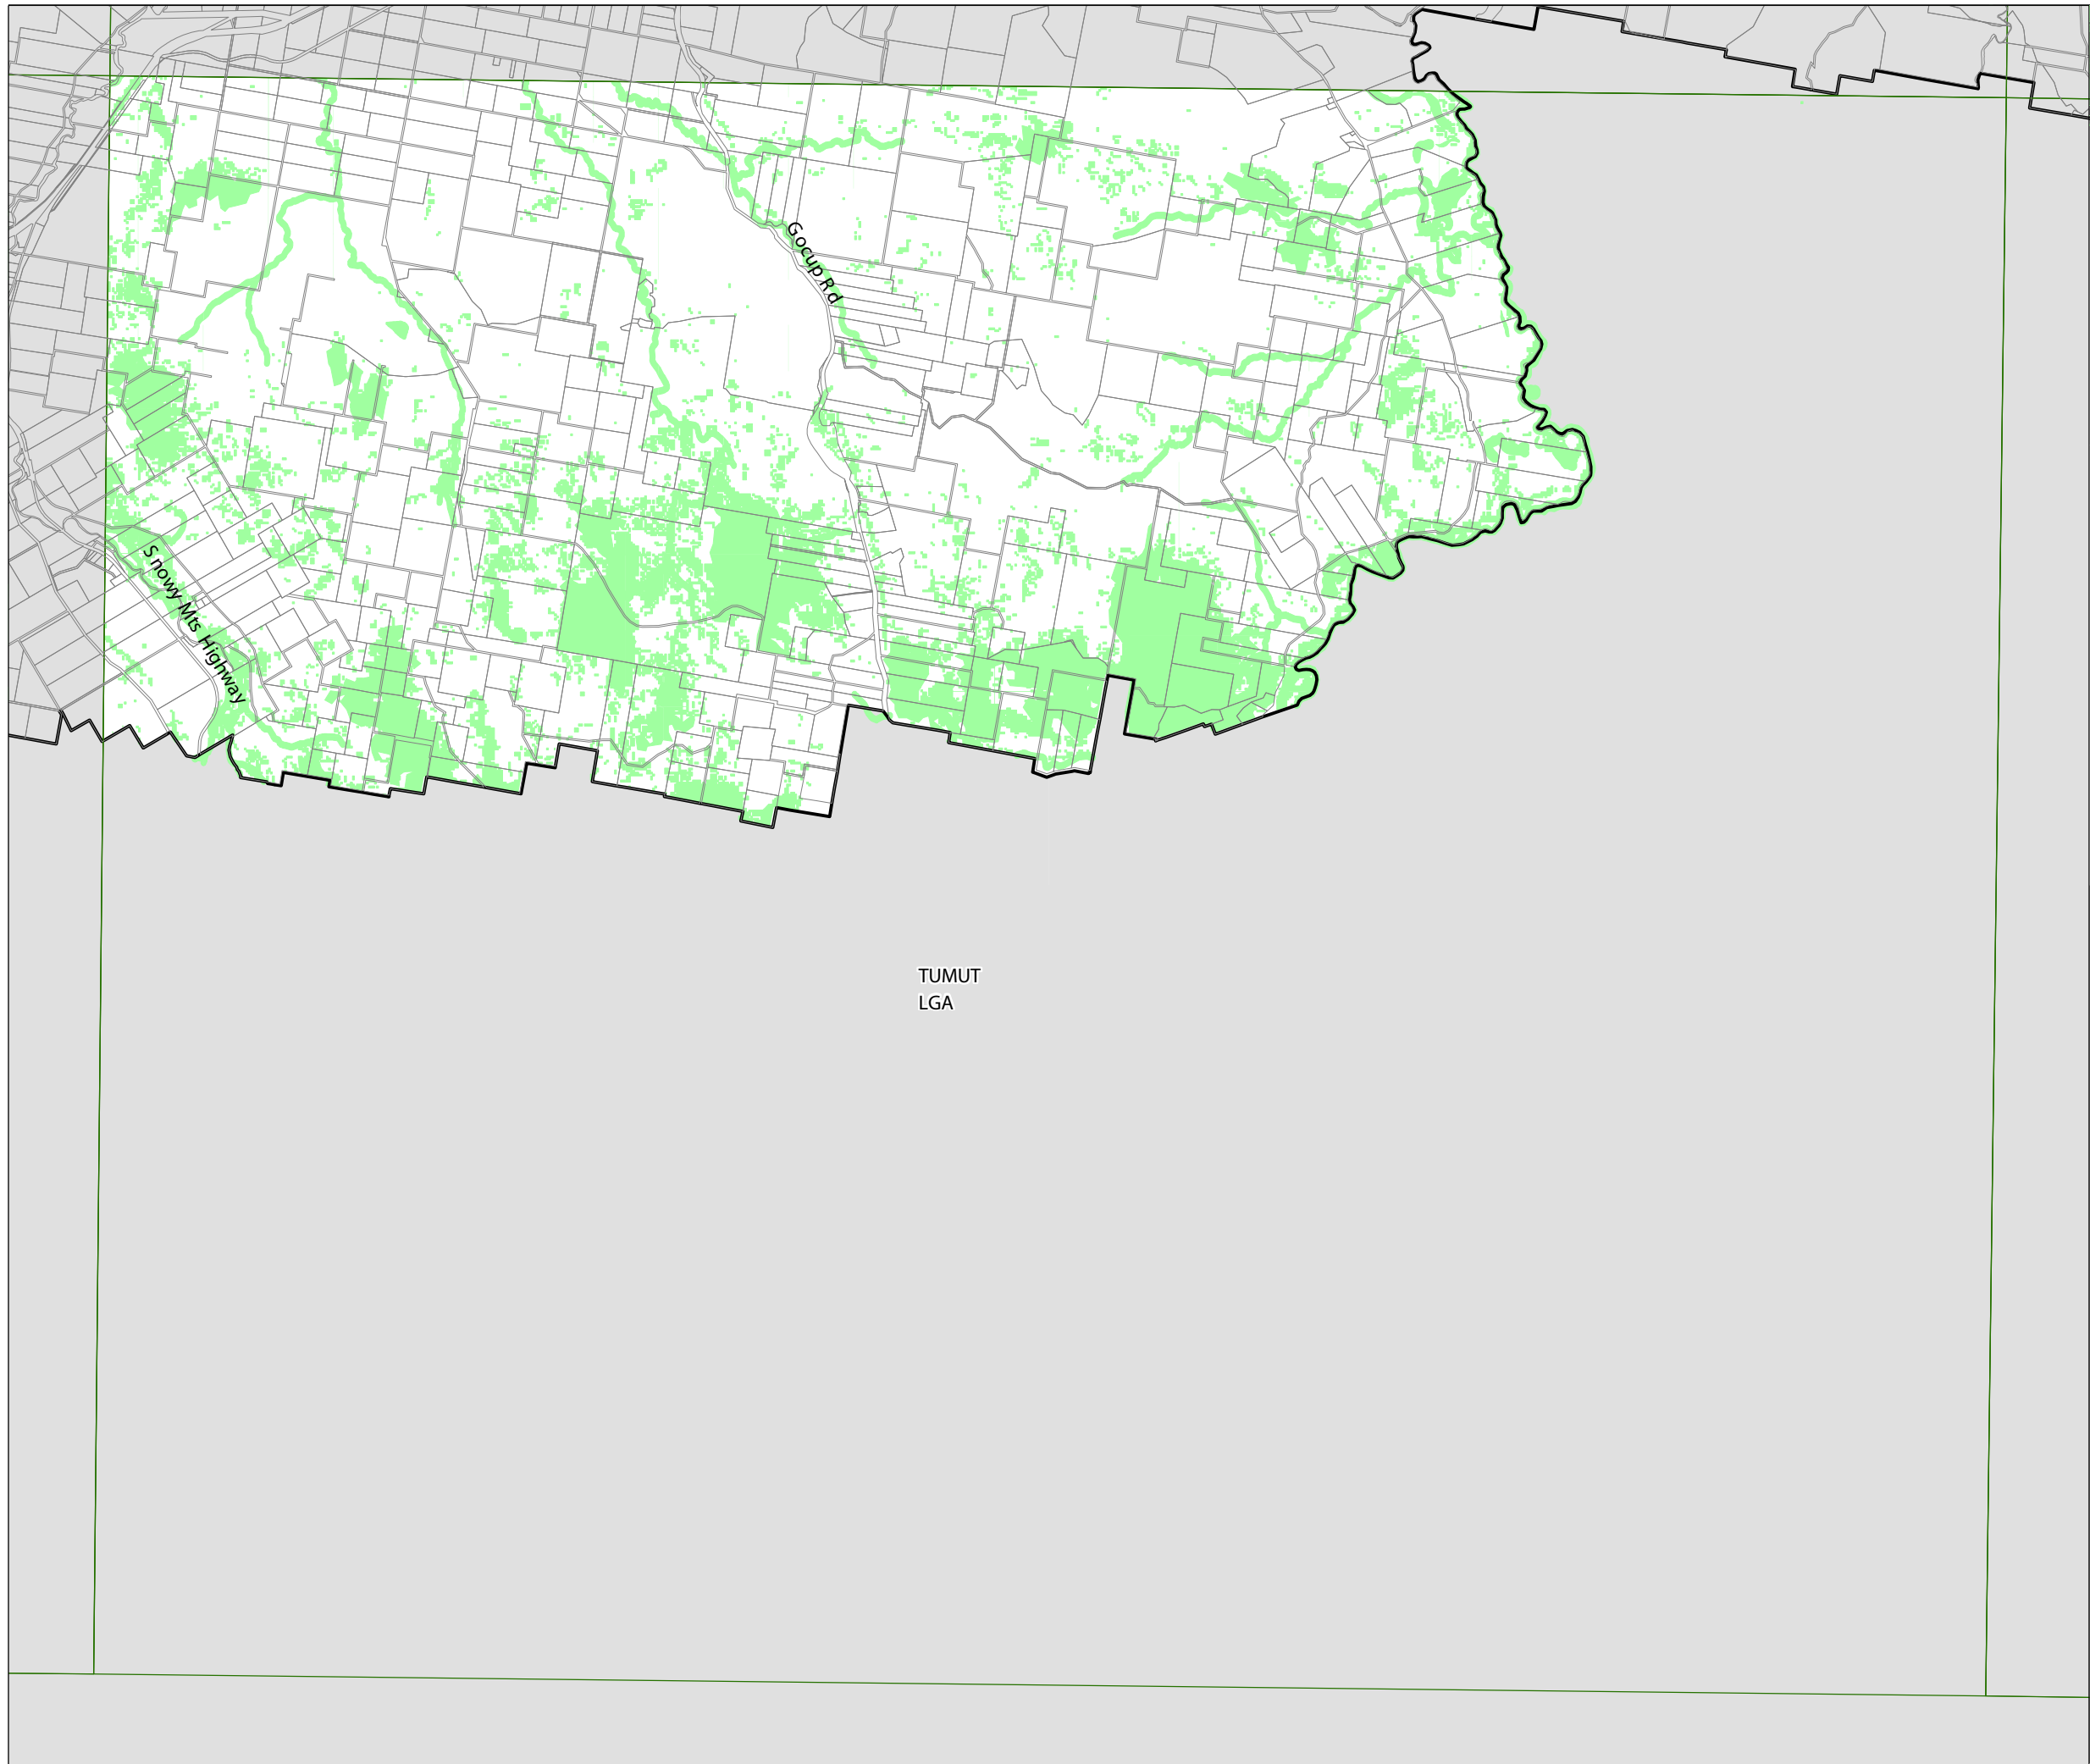

Gundagai  
Local  
Environmental  
Plan 2011

Natural Resources Sensitivity  
Biodiversity Map - Sheet NRB\_008

Natural Resource  
Sensitive Land

Cadastre  
Cadastre 22/01/10 © NSW LPMA

Projection: GDA 1994  
Zone 55