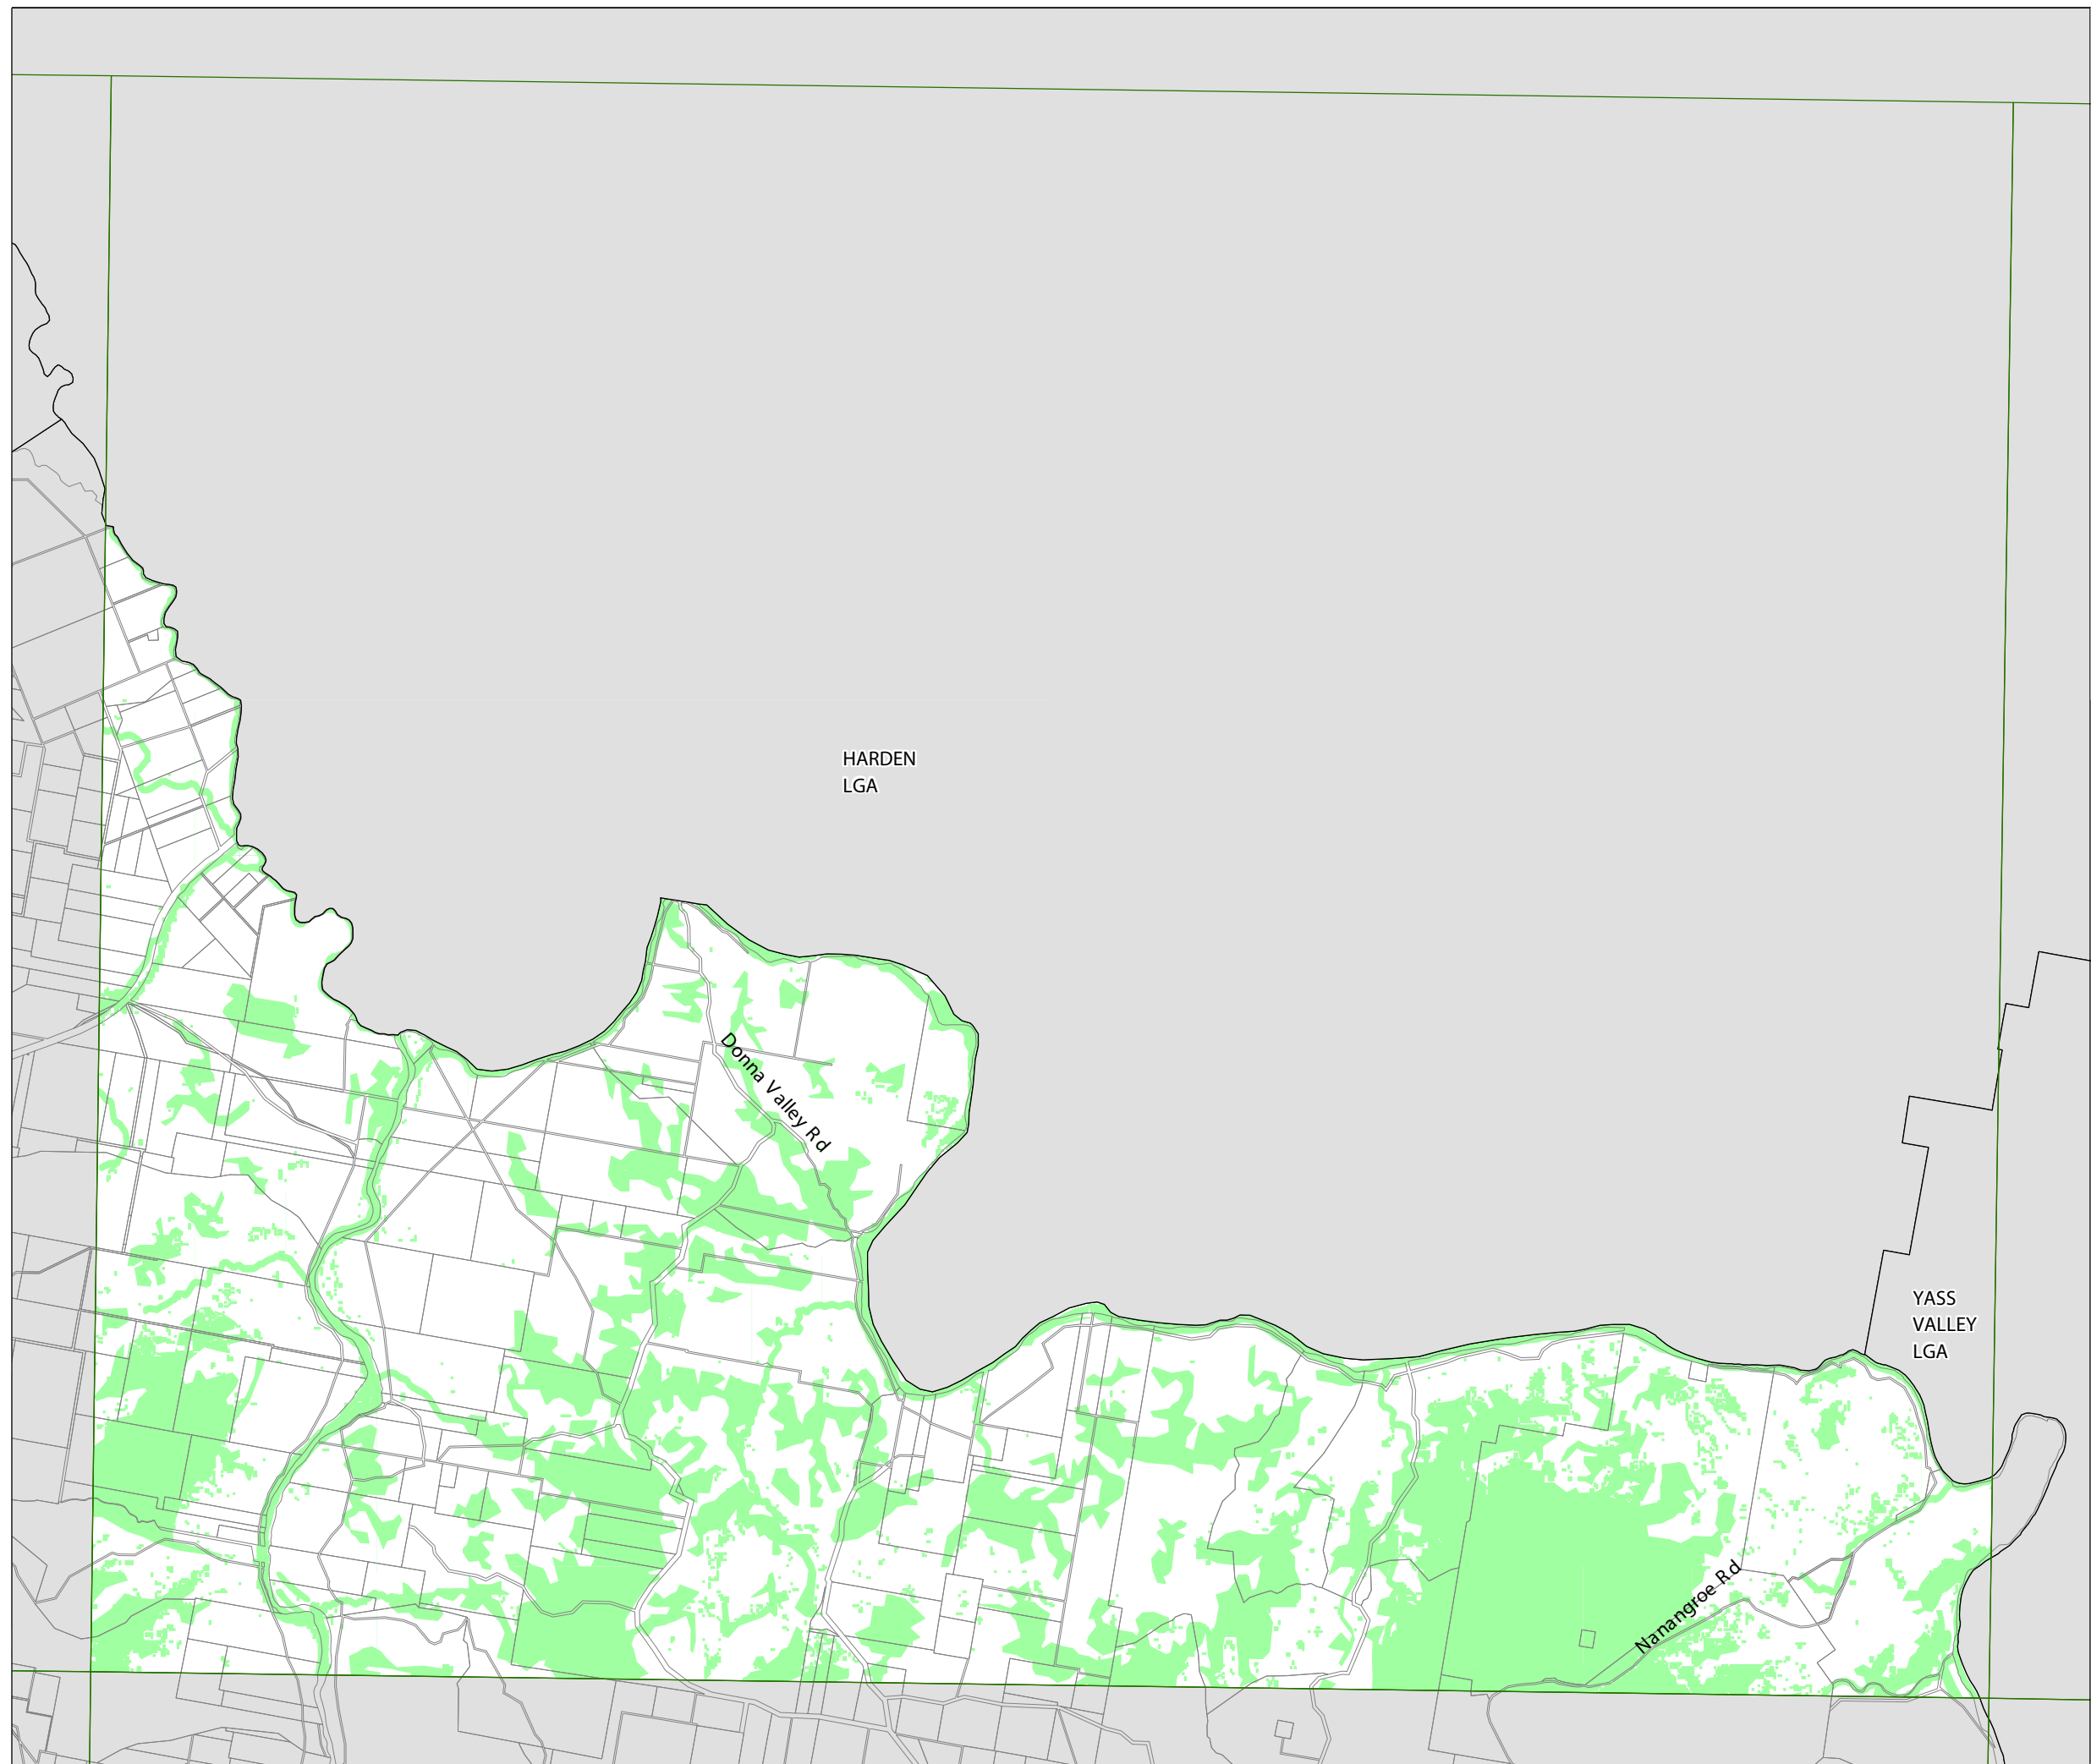

Gundagai
Local
Environmental
Plan 2011

Natural Resources Sensitivity
Biodiversity Map - Sheet NRB_009

Natural Resource

 Sensitive Land

Cadastre

 Cadastre 22/01/10 © NSW LPMA

Projection: GDA 1994
Zone 55