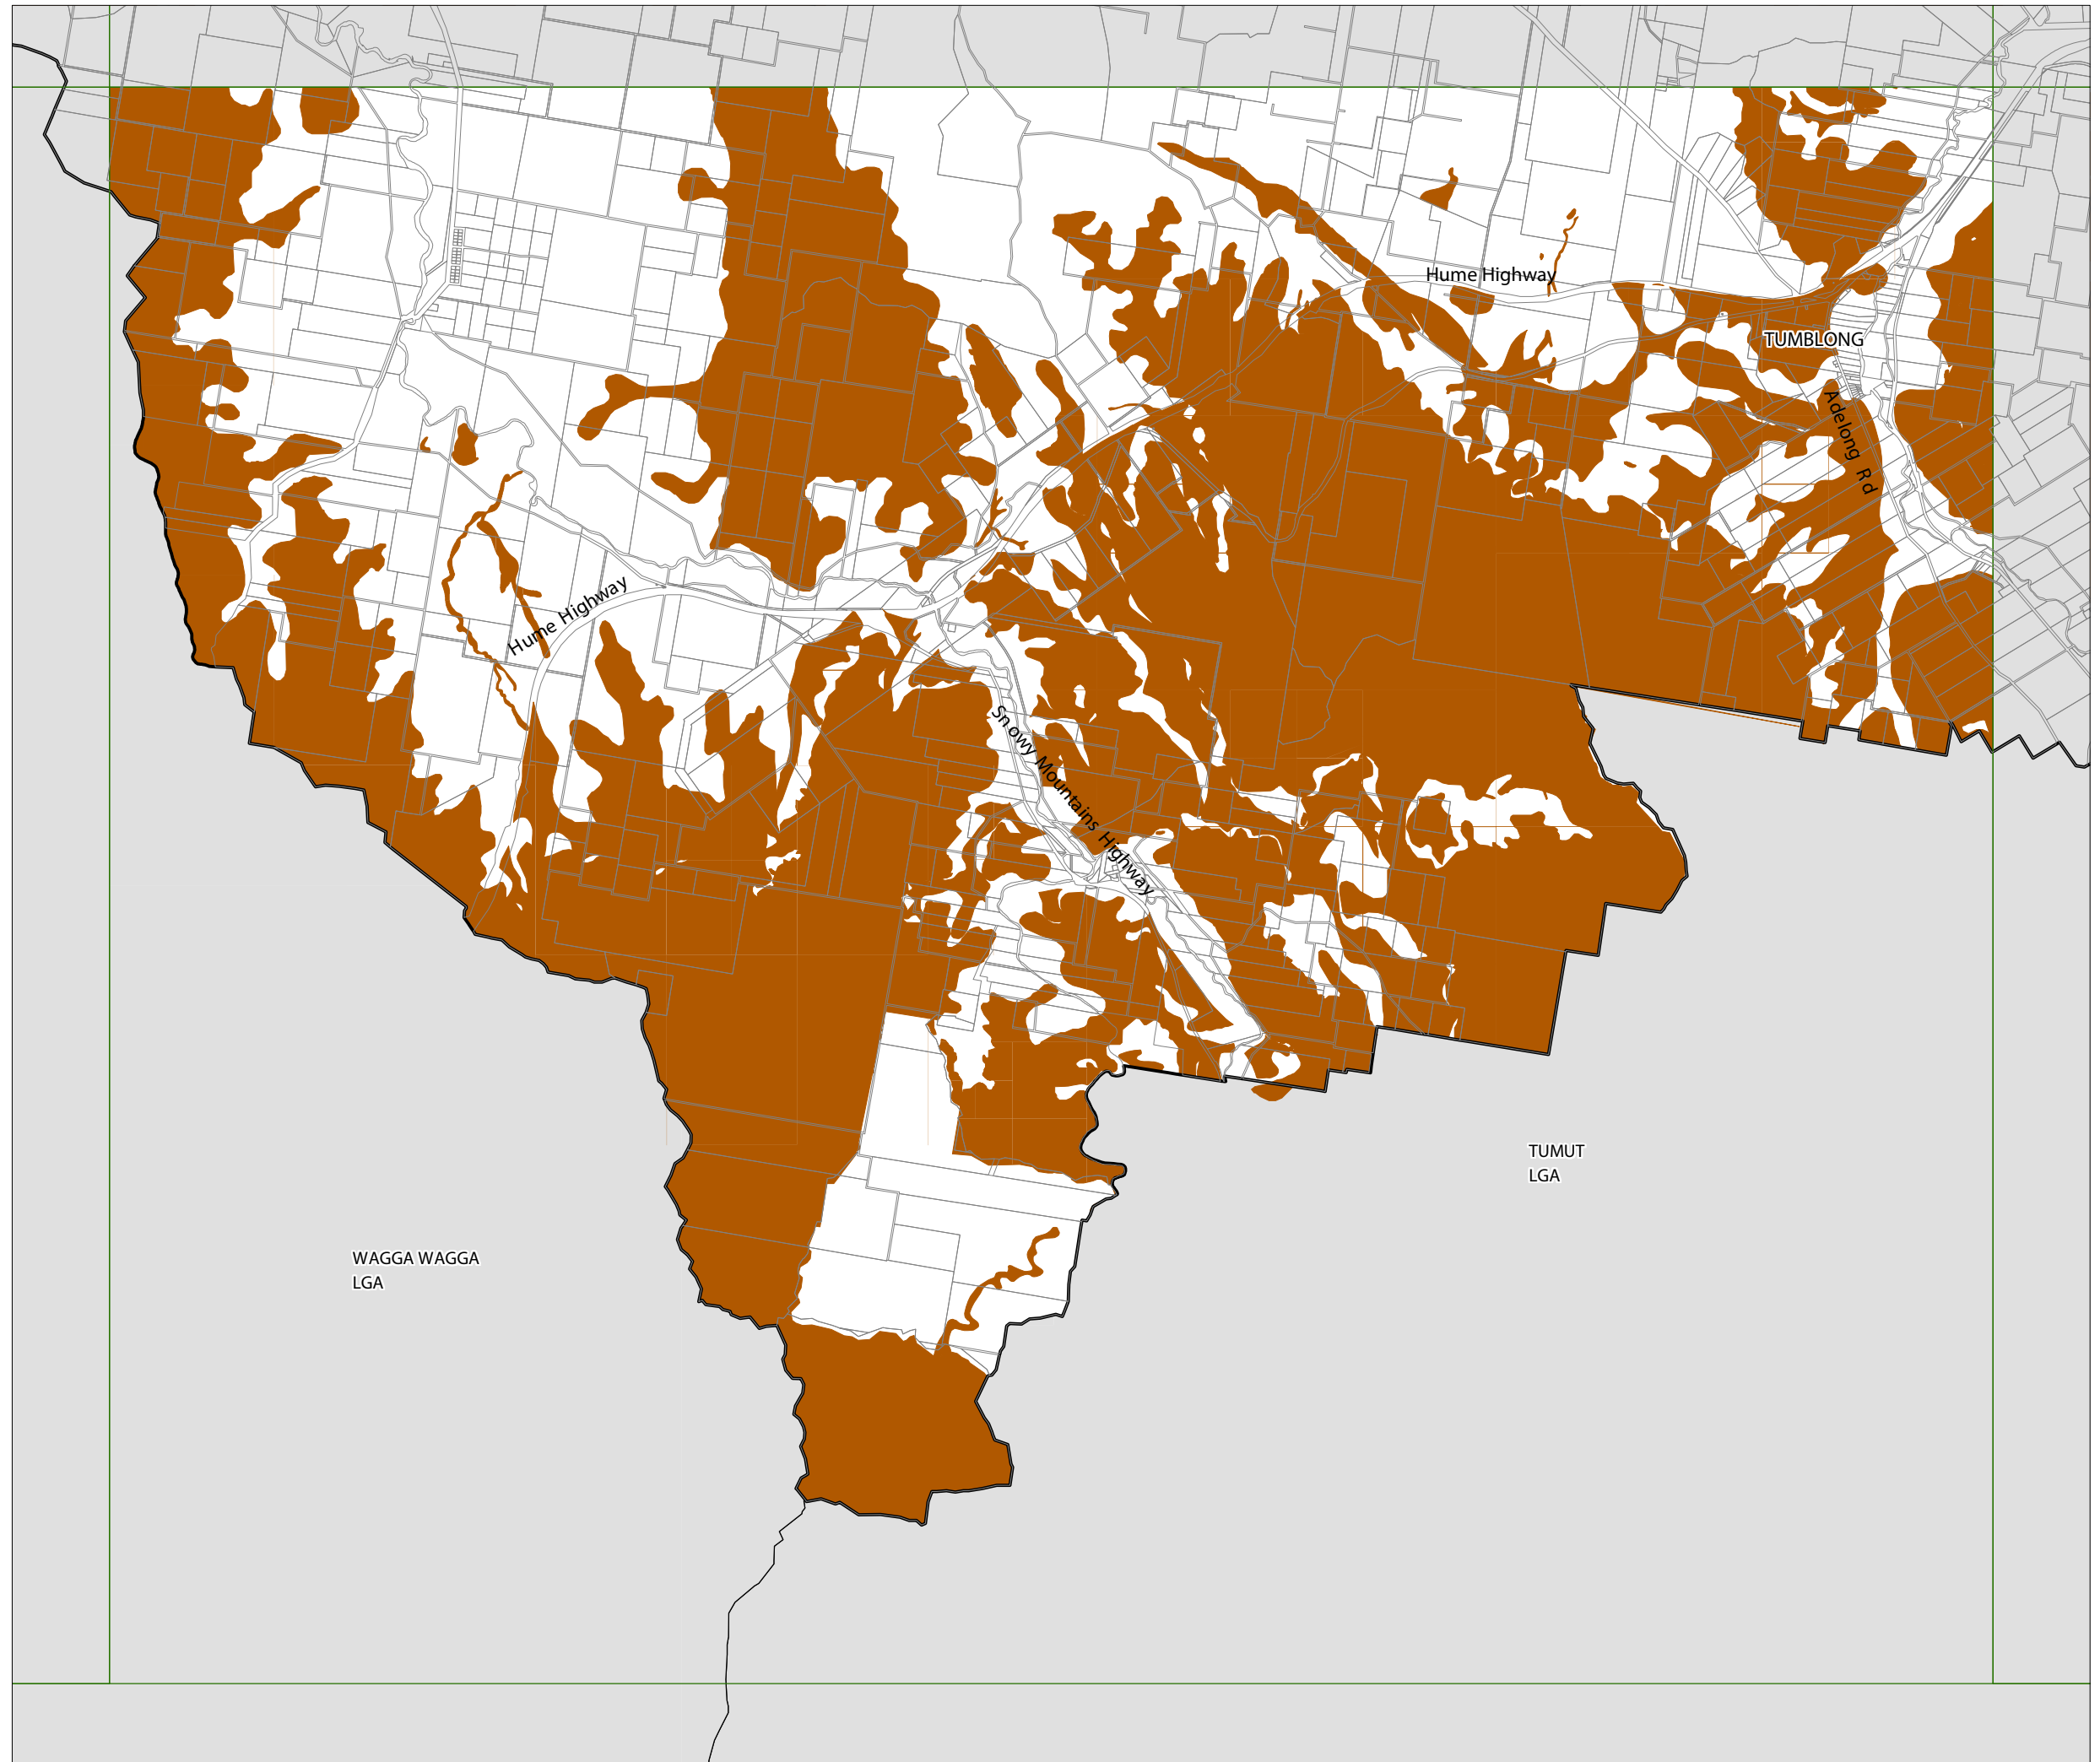

Gundagai
Local
Environmental
Plan 2011

Natural Resources Sensitivity
Land Map - Sheet NRL_005

Natural Resource

 Sensitive Land

Cadastre

 Cadastre 22/01/10 © NSW LPMA

Scale: 1:80,000 @ A3

Projection: GDA 1994
Zone 55

Map Identification Number

3500_COM_NRL_005_080_20120112