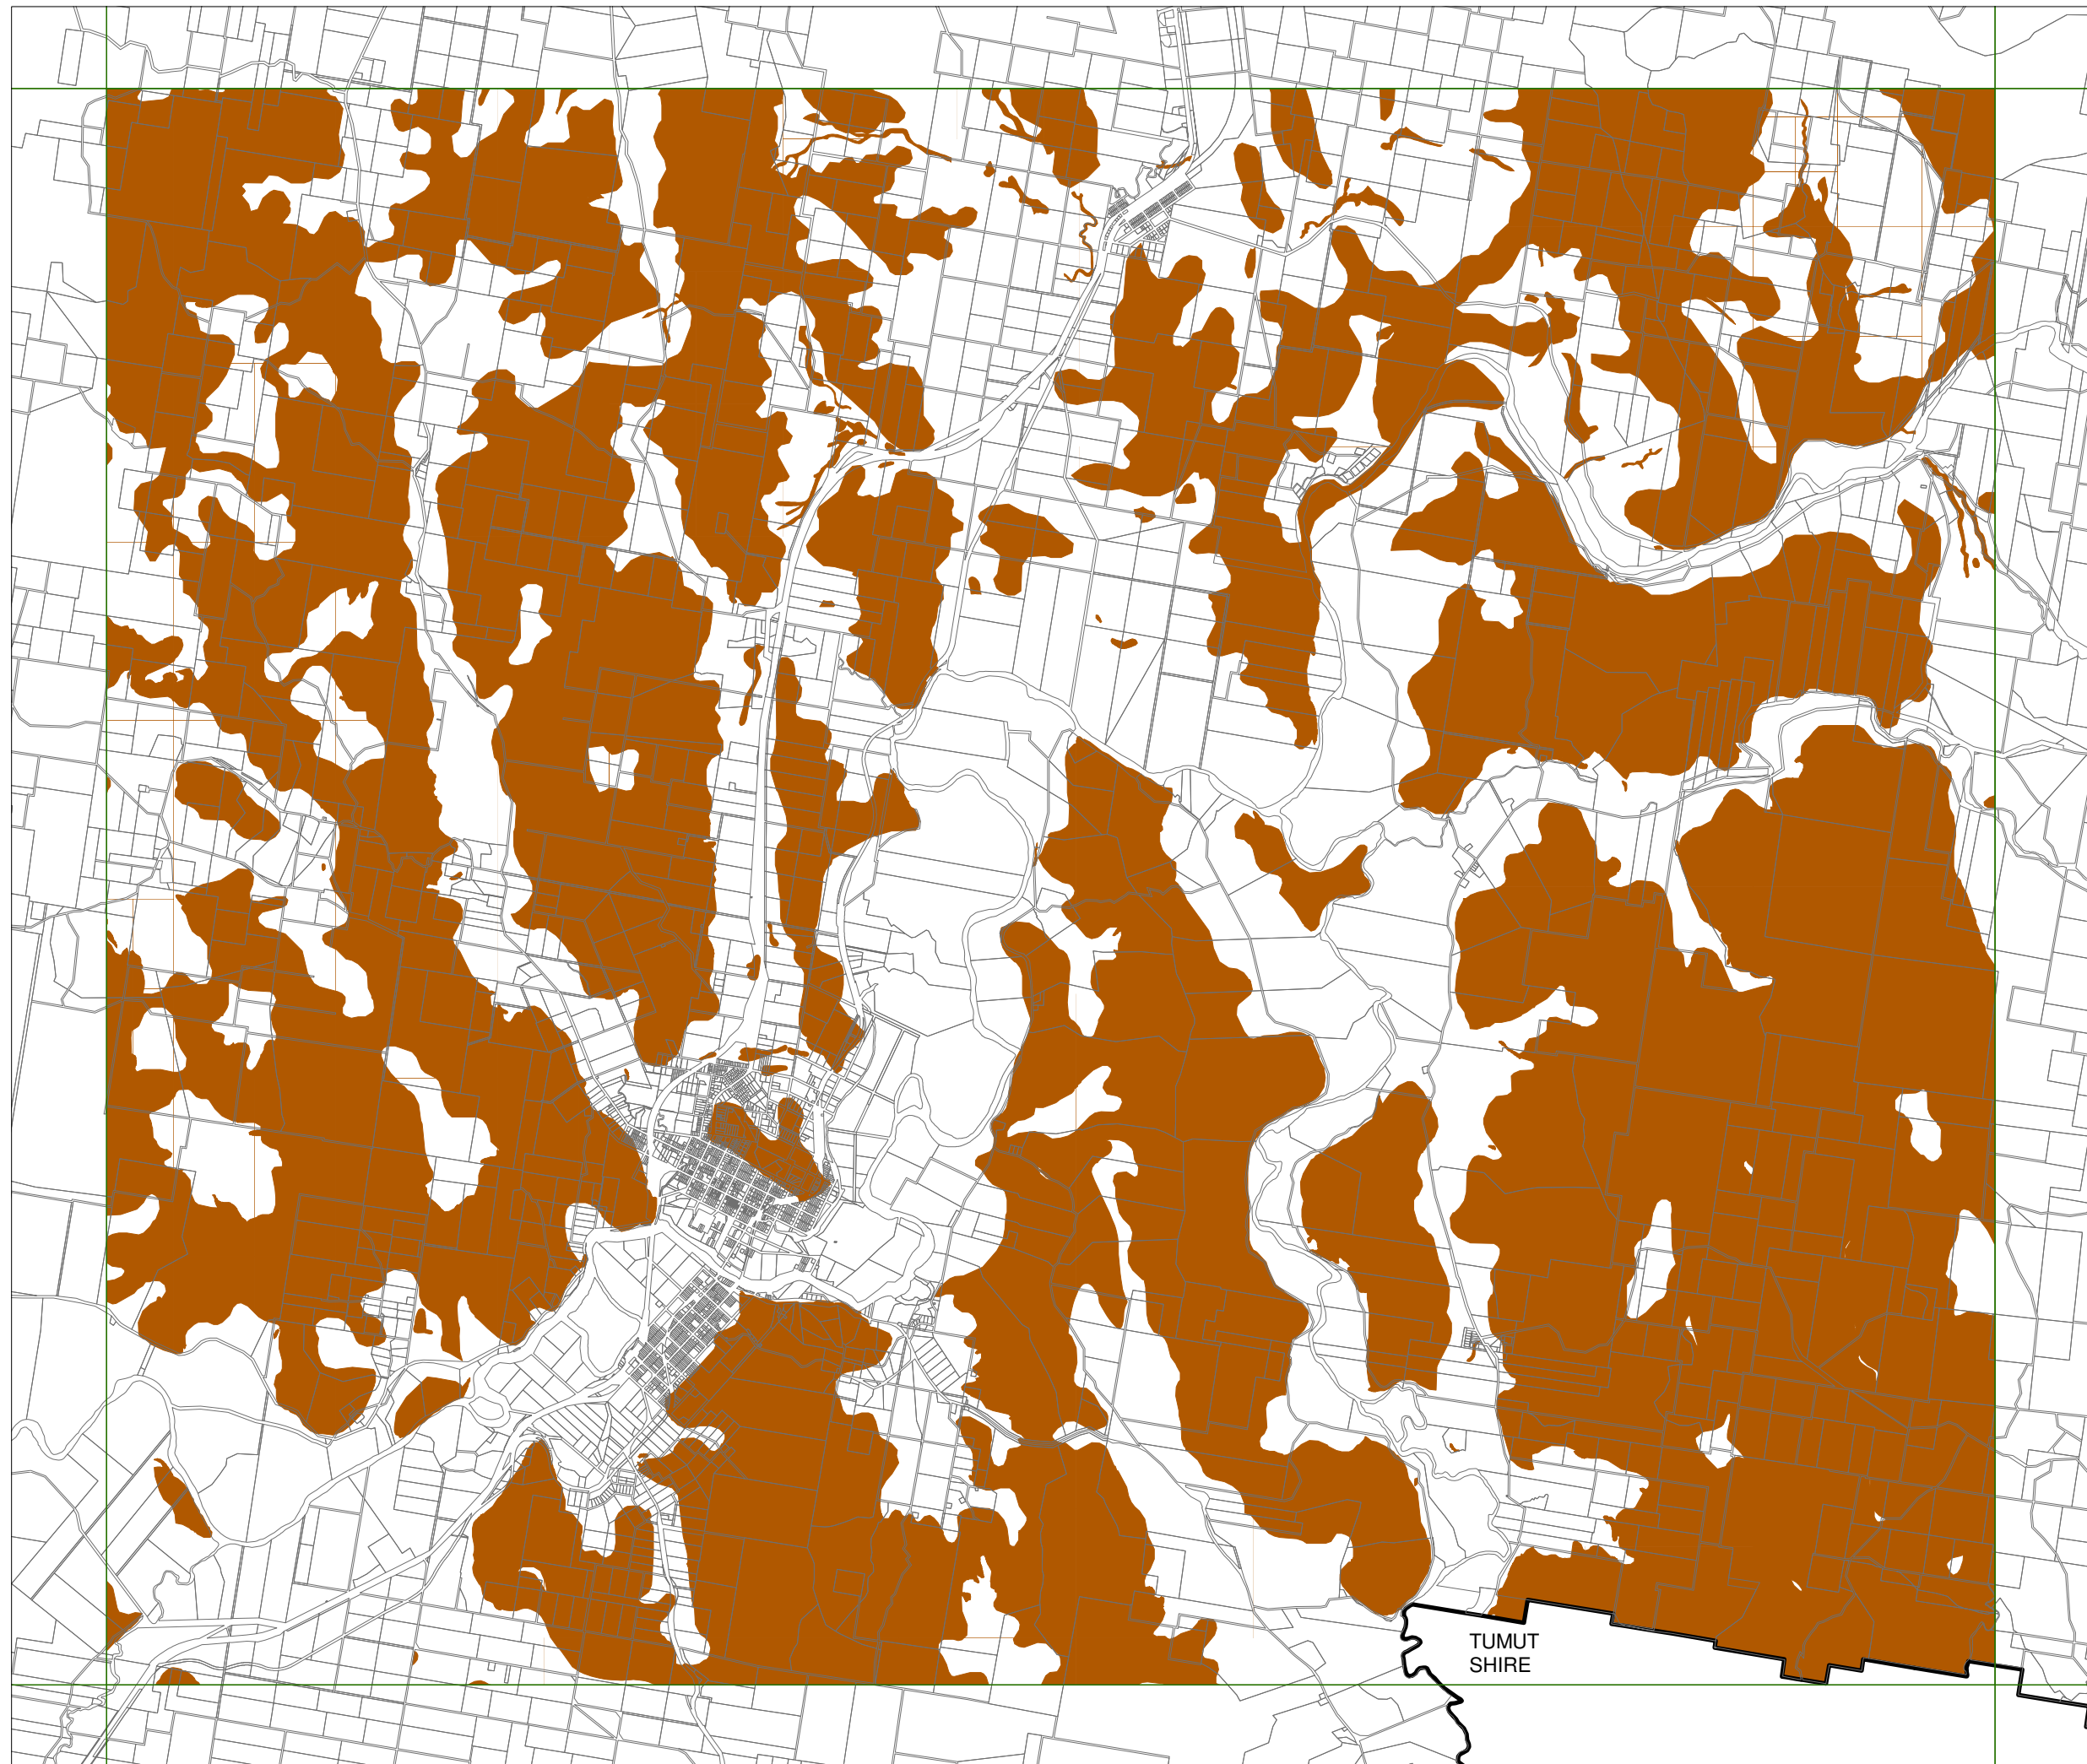

**Gundagai
Local
Environmental
Plan 2010**

Natural Resources Sensitivity-
LAND map:
Sheet NRL_007

Natural Resource

 Sensitive Land

 Cadastre 22/01/10 © Dept of Lands

Map Identification Number
3500_COM_NRL_007_080_20100122

TUMUT
SHIRE