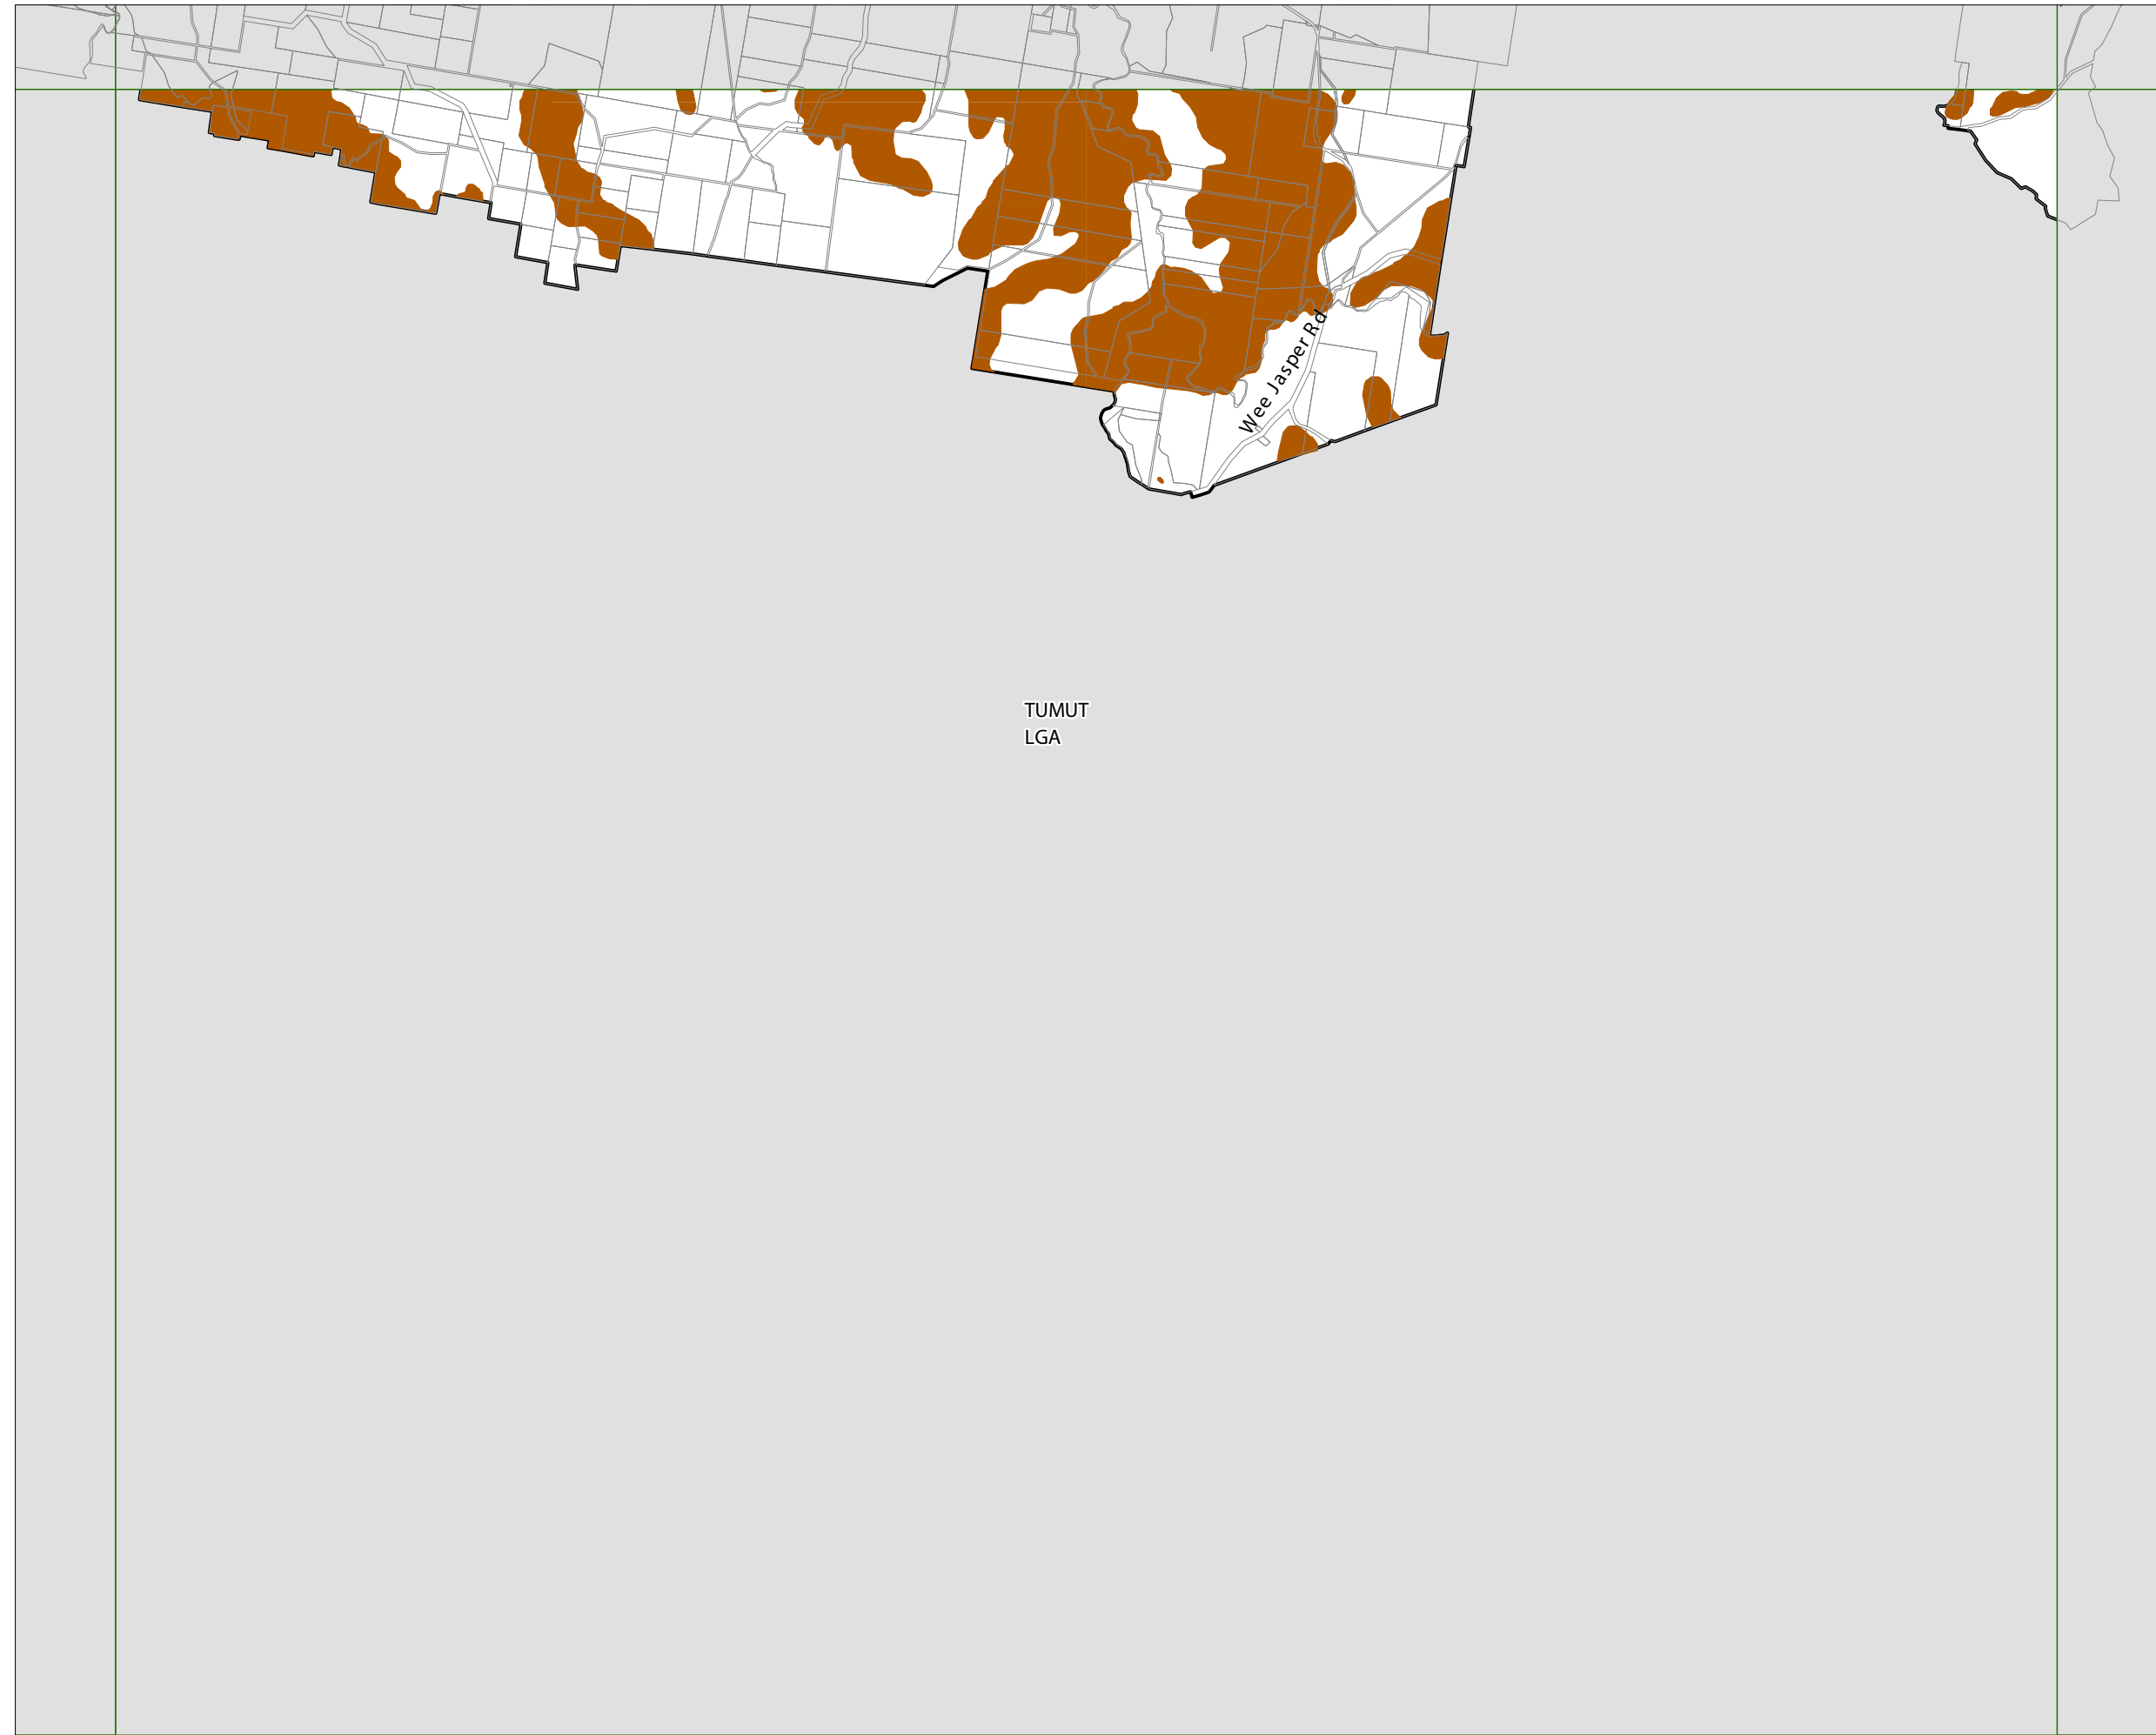

Gundagai  
Local  
Environmental  
Plan 2011

Natural Resources Sensitivity  
Land Map - Sheet NRL\_011

Natural Resource

 Sensitive Land

Cadastral

 Cadastral 22/01/10 © NSW LPMA

Scale: 1:80,000 @ A3

Projection: GDA 1994  
Zone 55

Map Identification Number

3500\_COM\_NRL\_011\_080\_20110712