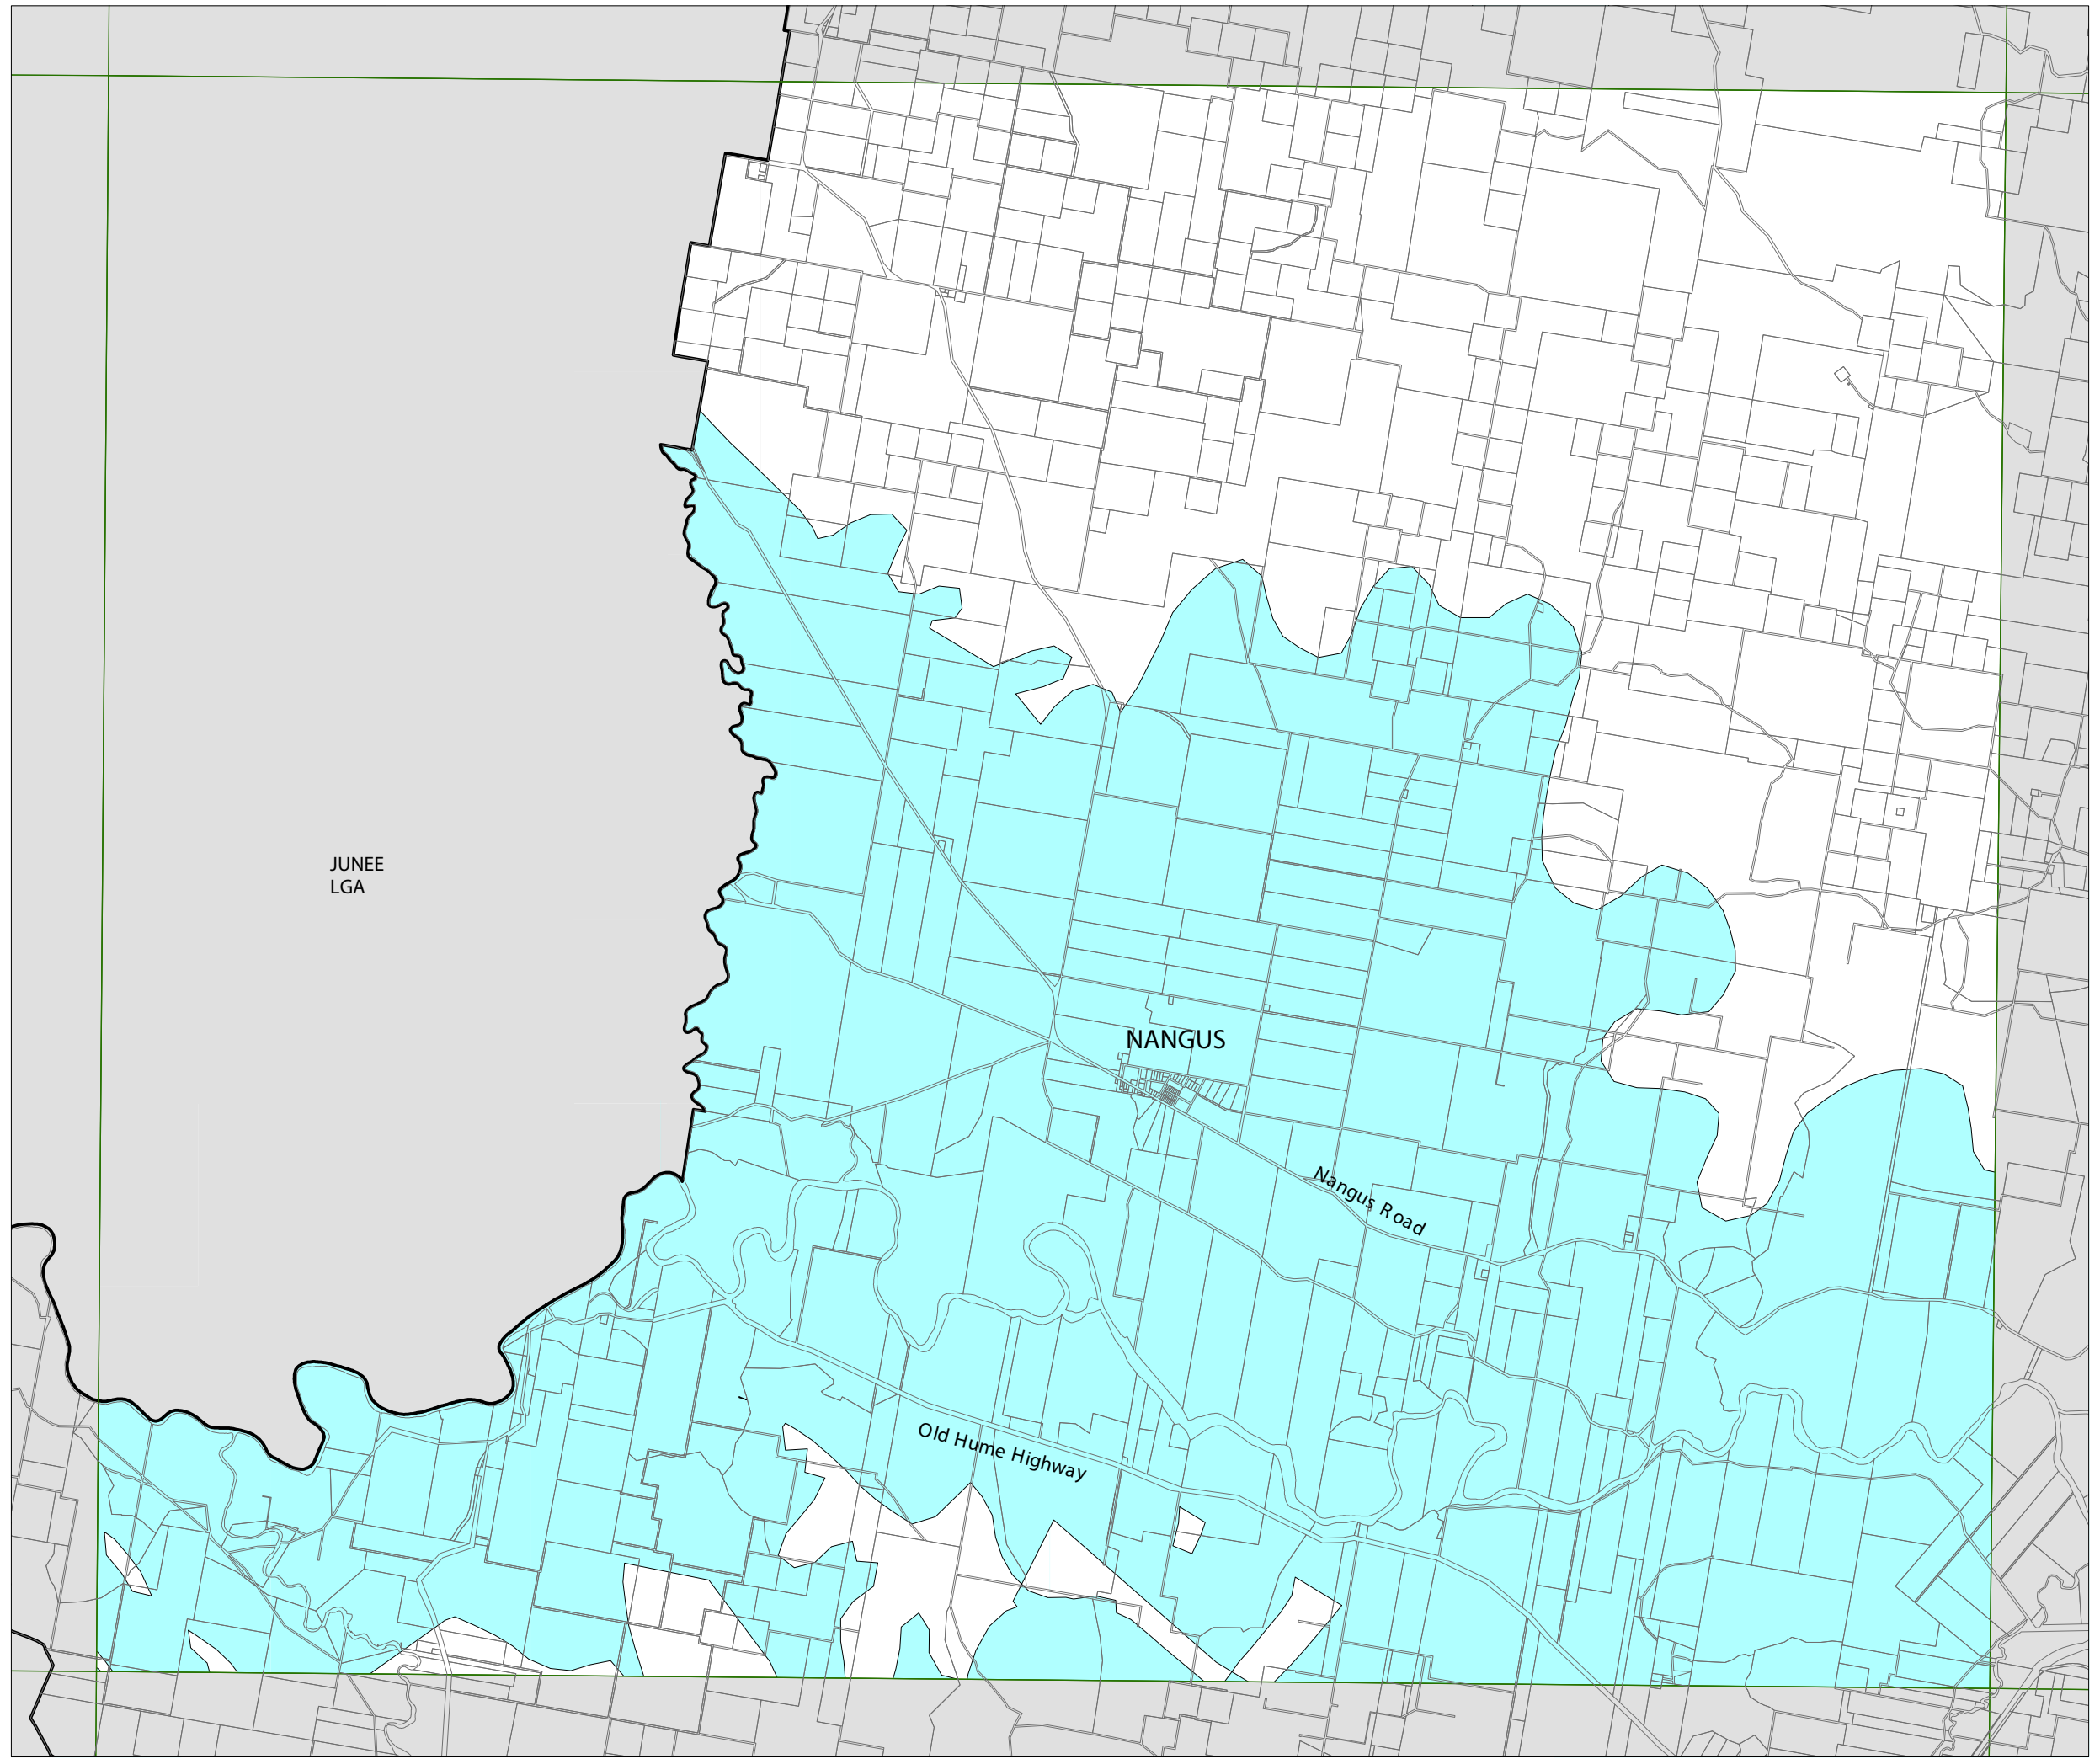

Gundagai
Local
Environmental
Plan 2011

Natural Resources Sensitivity
Water Map - Sheet NRW_004

Natural Resource

 Sensitive Land

Cadastre

 Cadastre 22/01/10 © NSW LPMA

Scale: 1:80,000 @ A3

Projection: GDA 1994
Zone 55