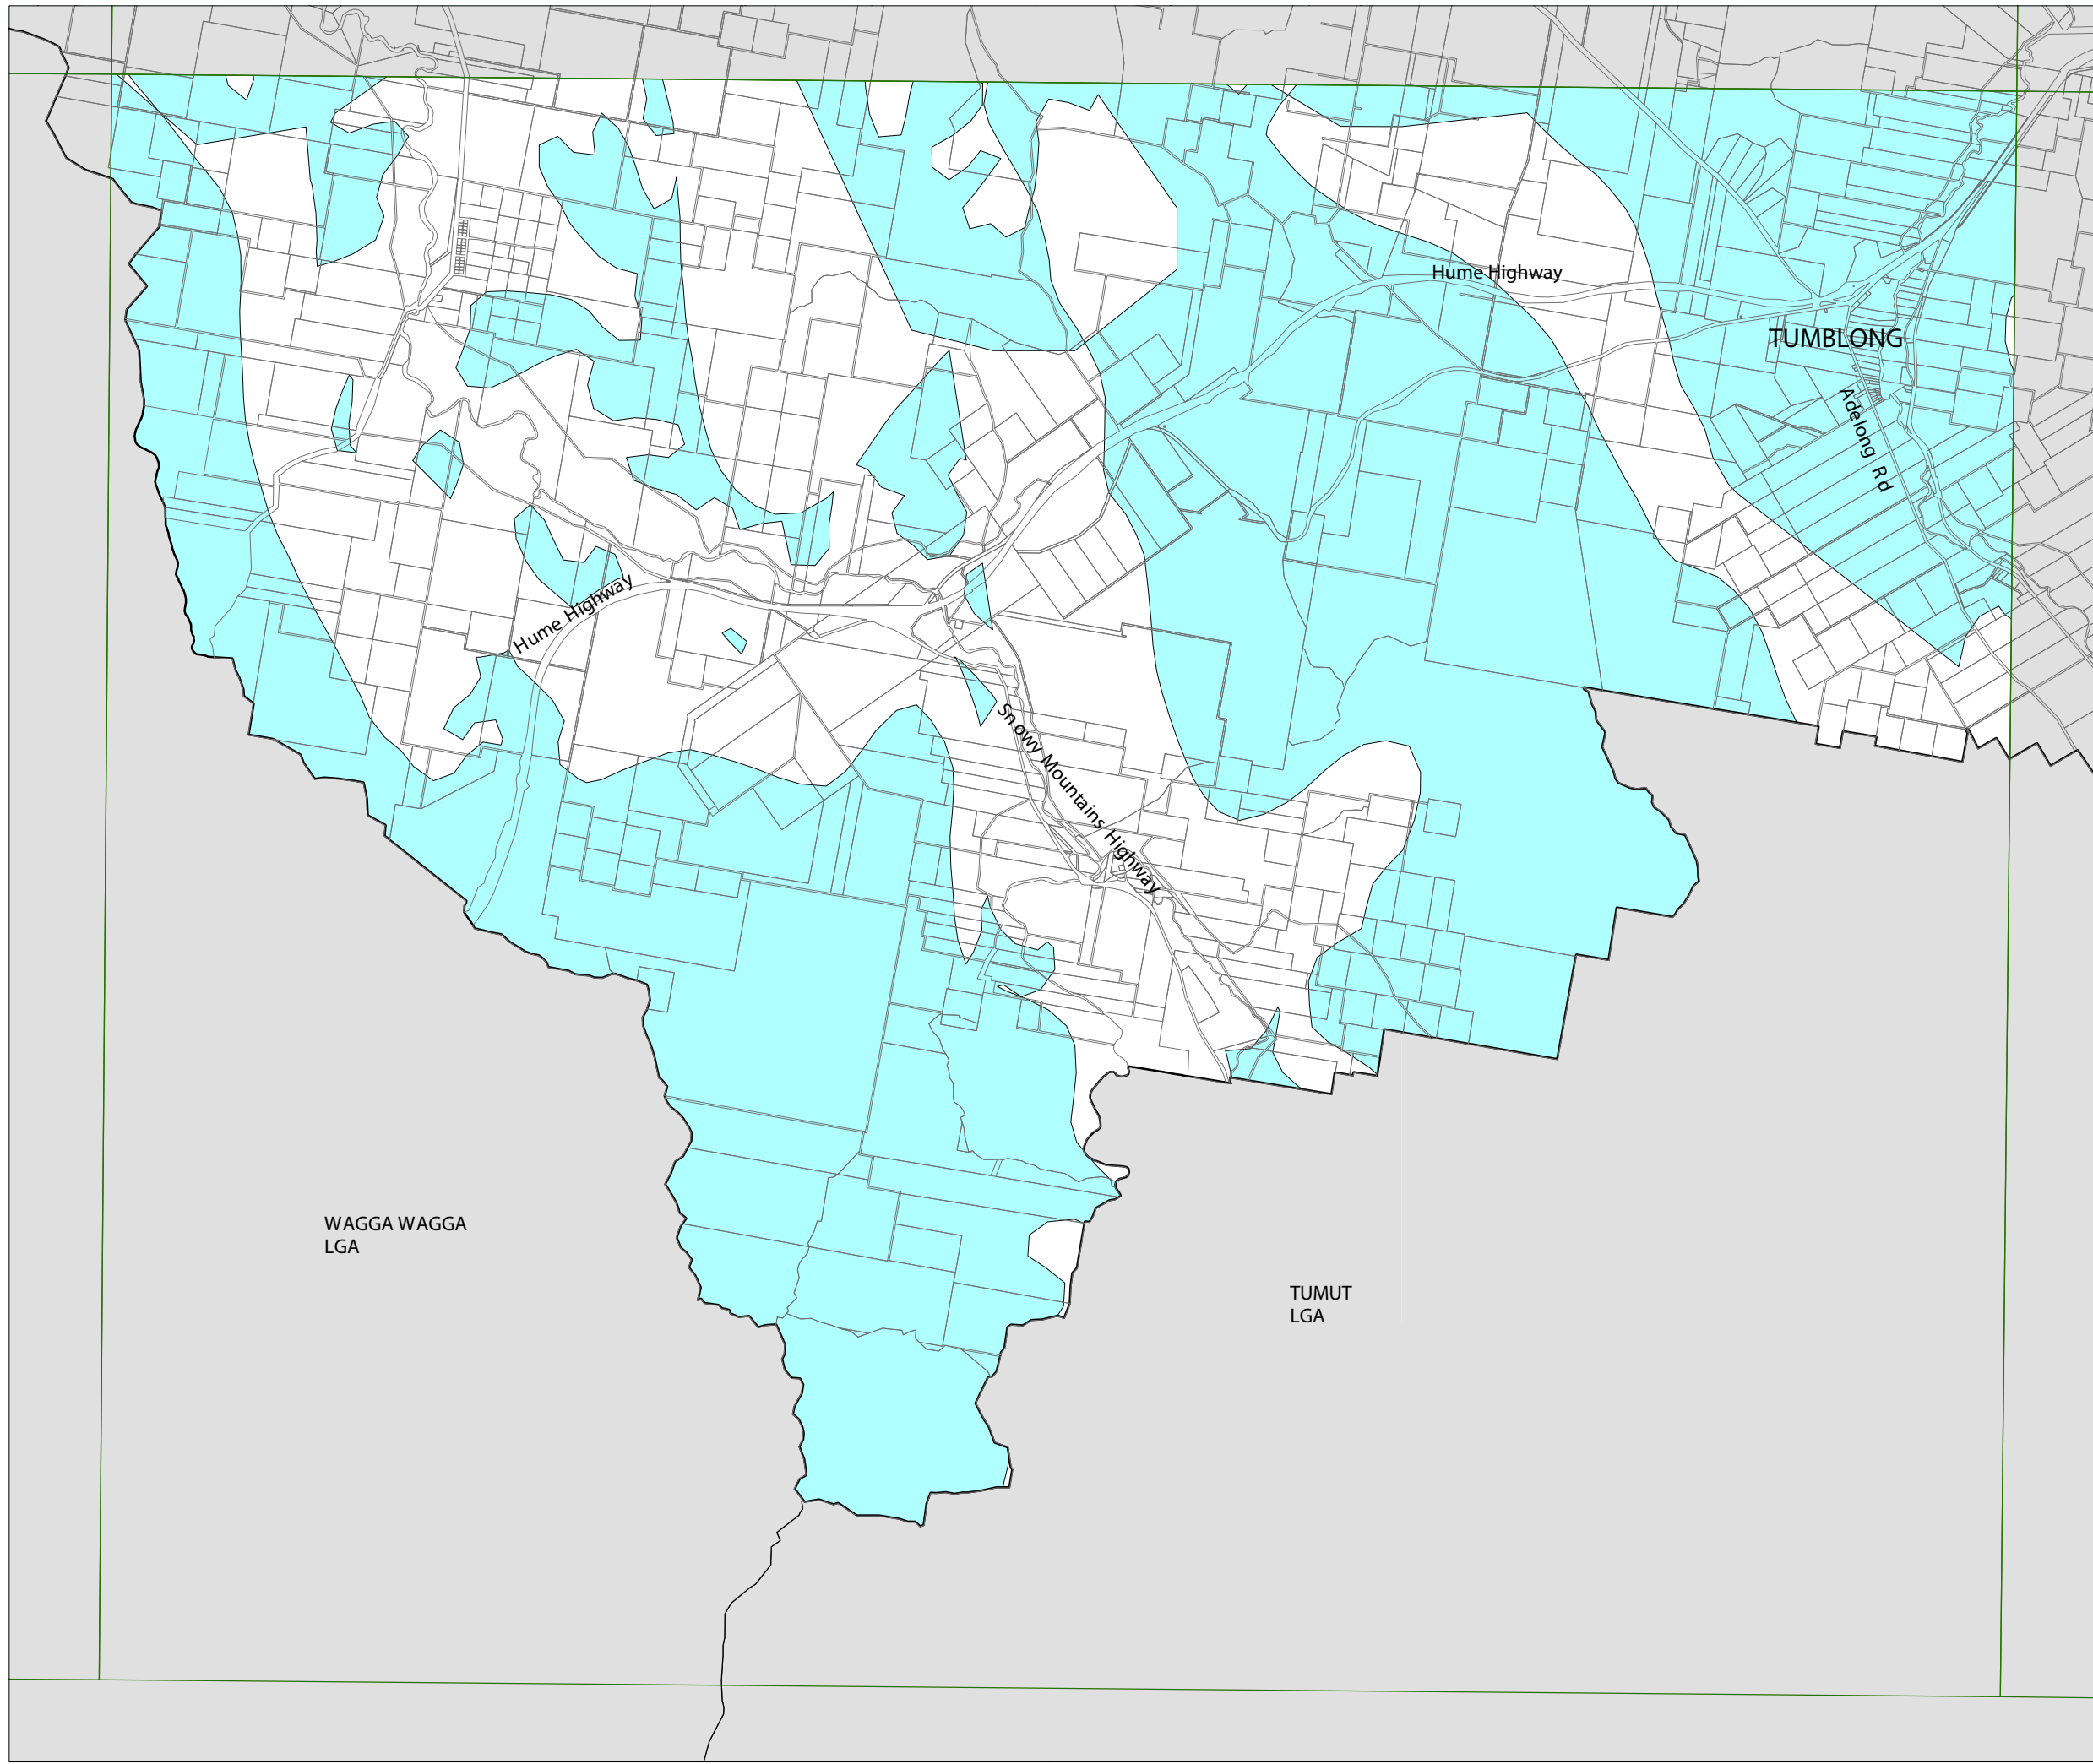

Gundagai  
Local  
Environmental  
Plan 2011

Natural Resources Sensitivity  
Water Map - Sheet NRW\_005

Natural Resource

 Sensitive Land

Cadastre

 Cadastre 22/01/10 © NSW LPMA

Scale: 1:80,000 @ A3

Projection: GDA 1994  
Zone 55