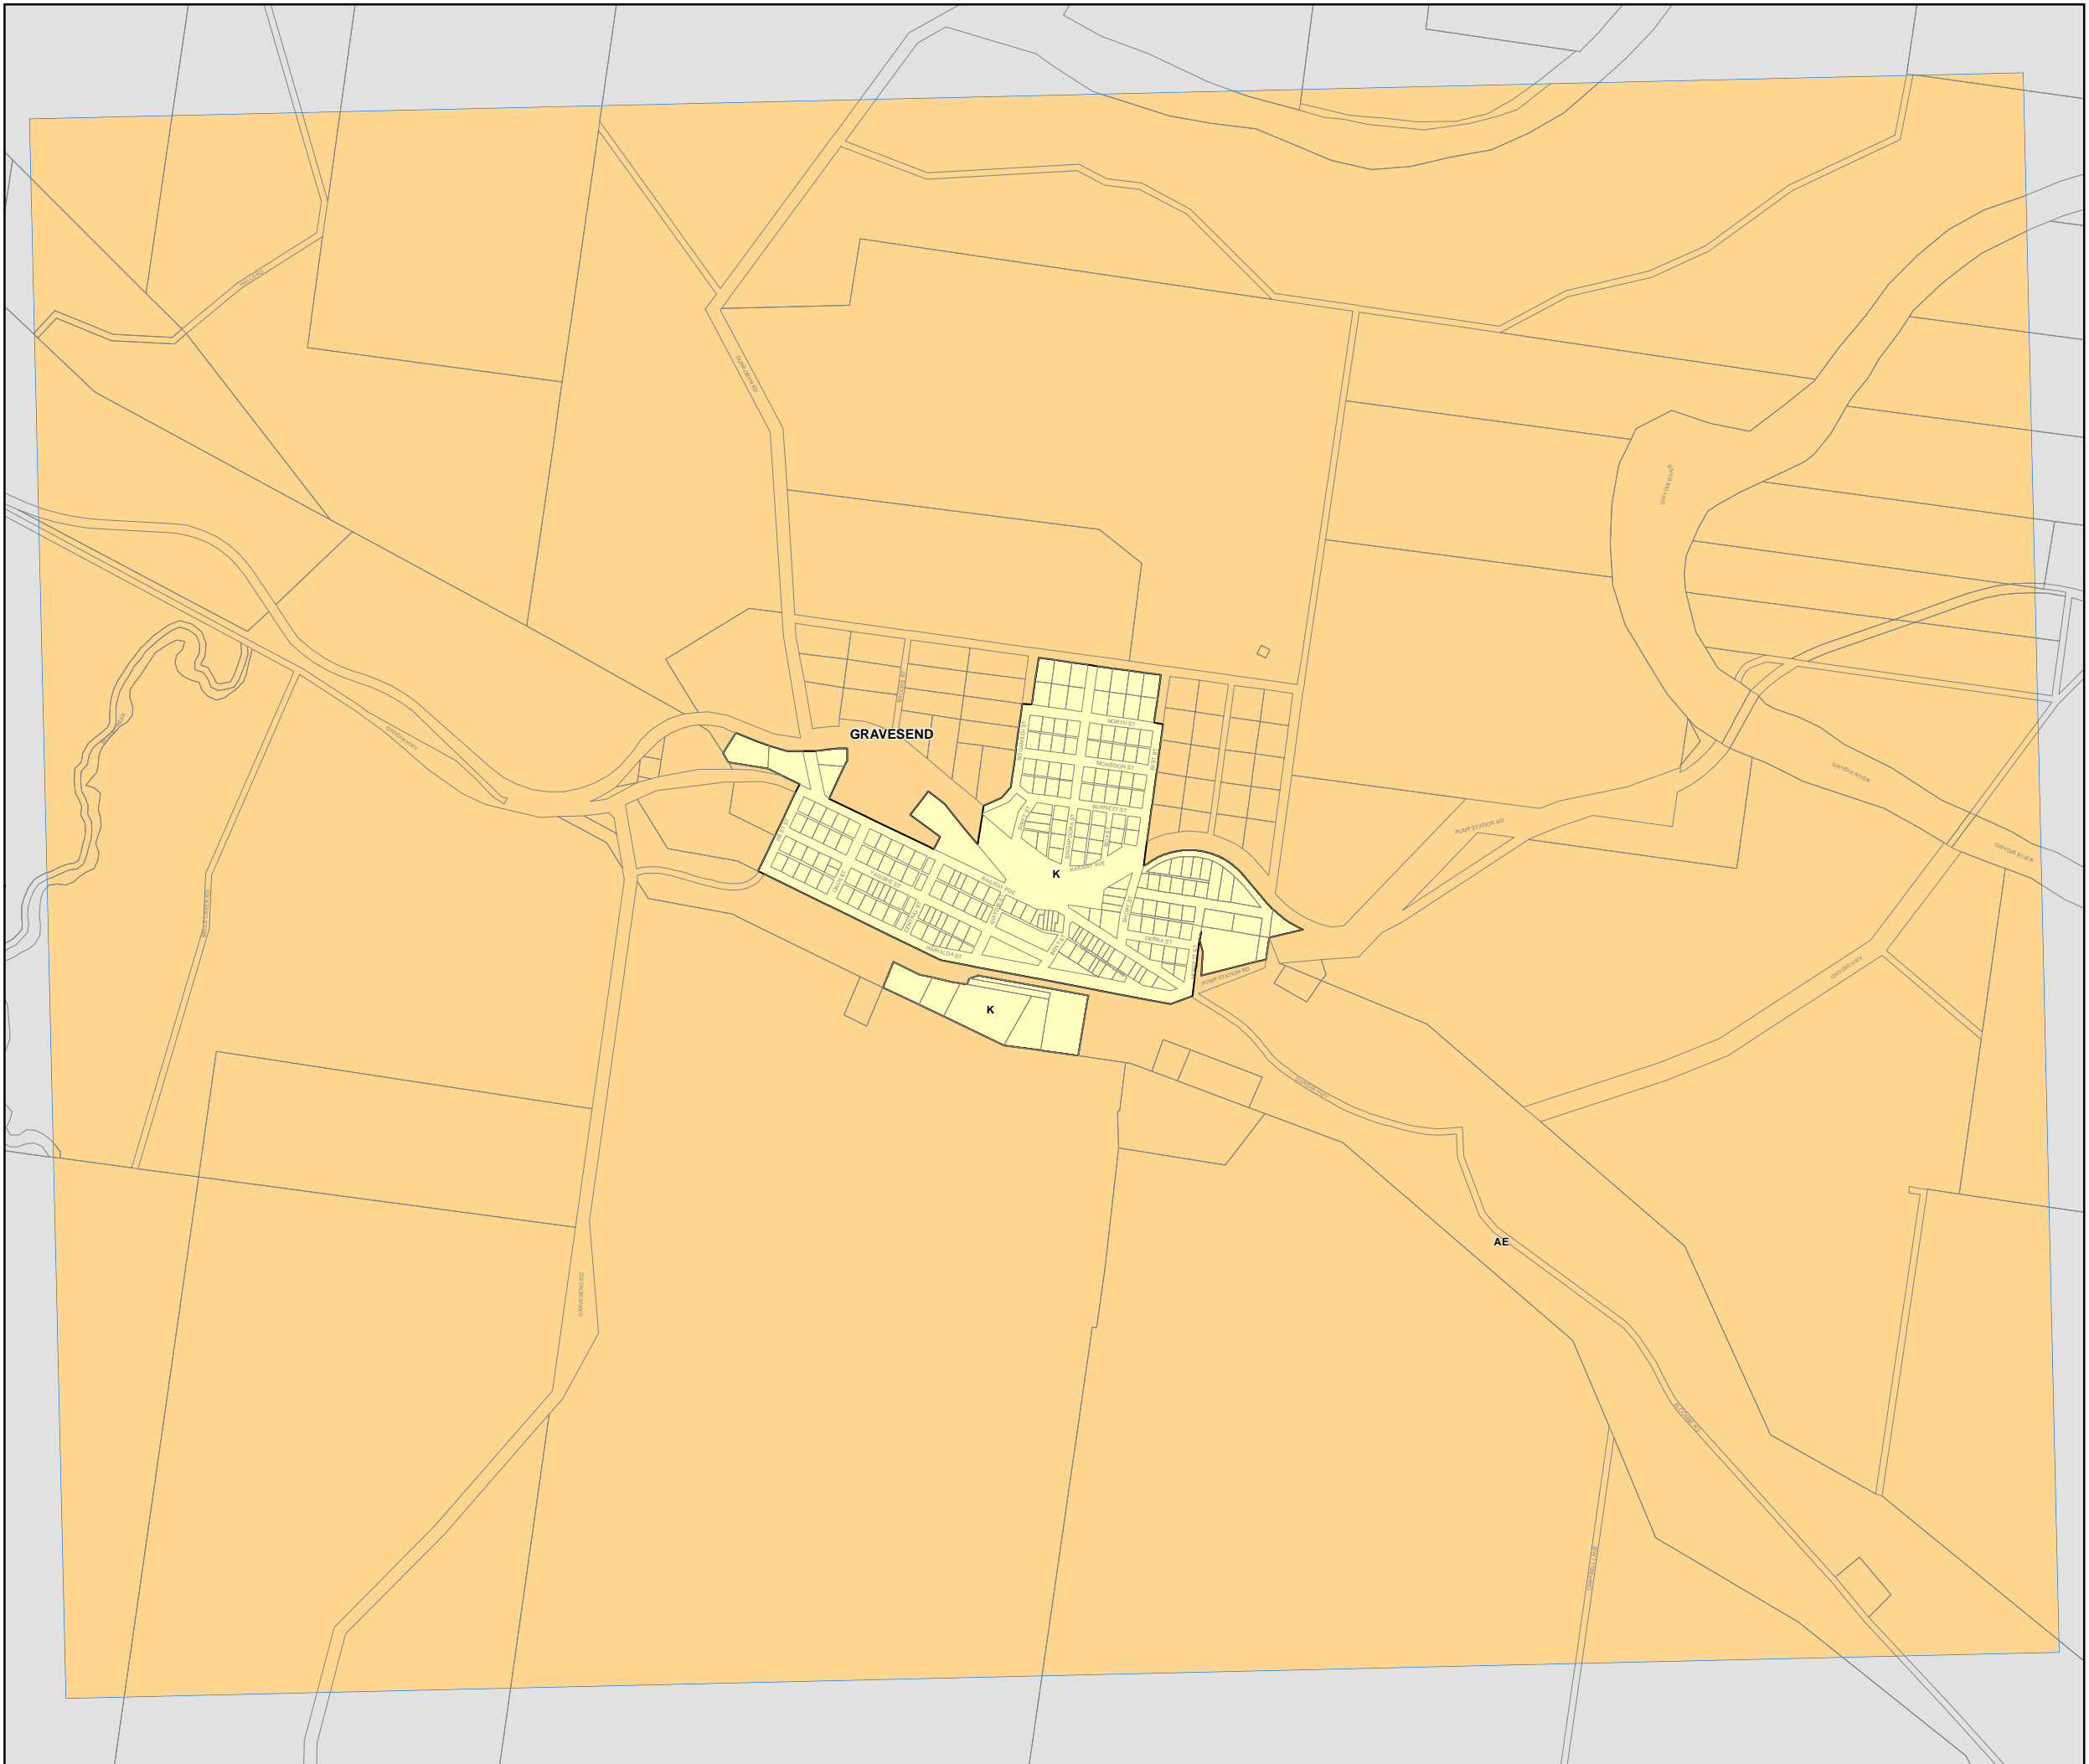

Gwydir Local Environmental Plan 2013

Lot Size Map - Sheet LSZ_002B

Minimum Lot Size (sq m)

- K 550
- AB 10 ha
- AE 200 ha

Cadastre

- Cadastre 01/08/2013
- © Land and Property Information (LPI)

Projection: GDA 1994
MGA Zone 56

Map identification number:
3660_COM_LSZ_002B_020_20130815