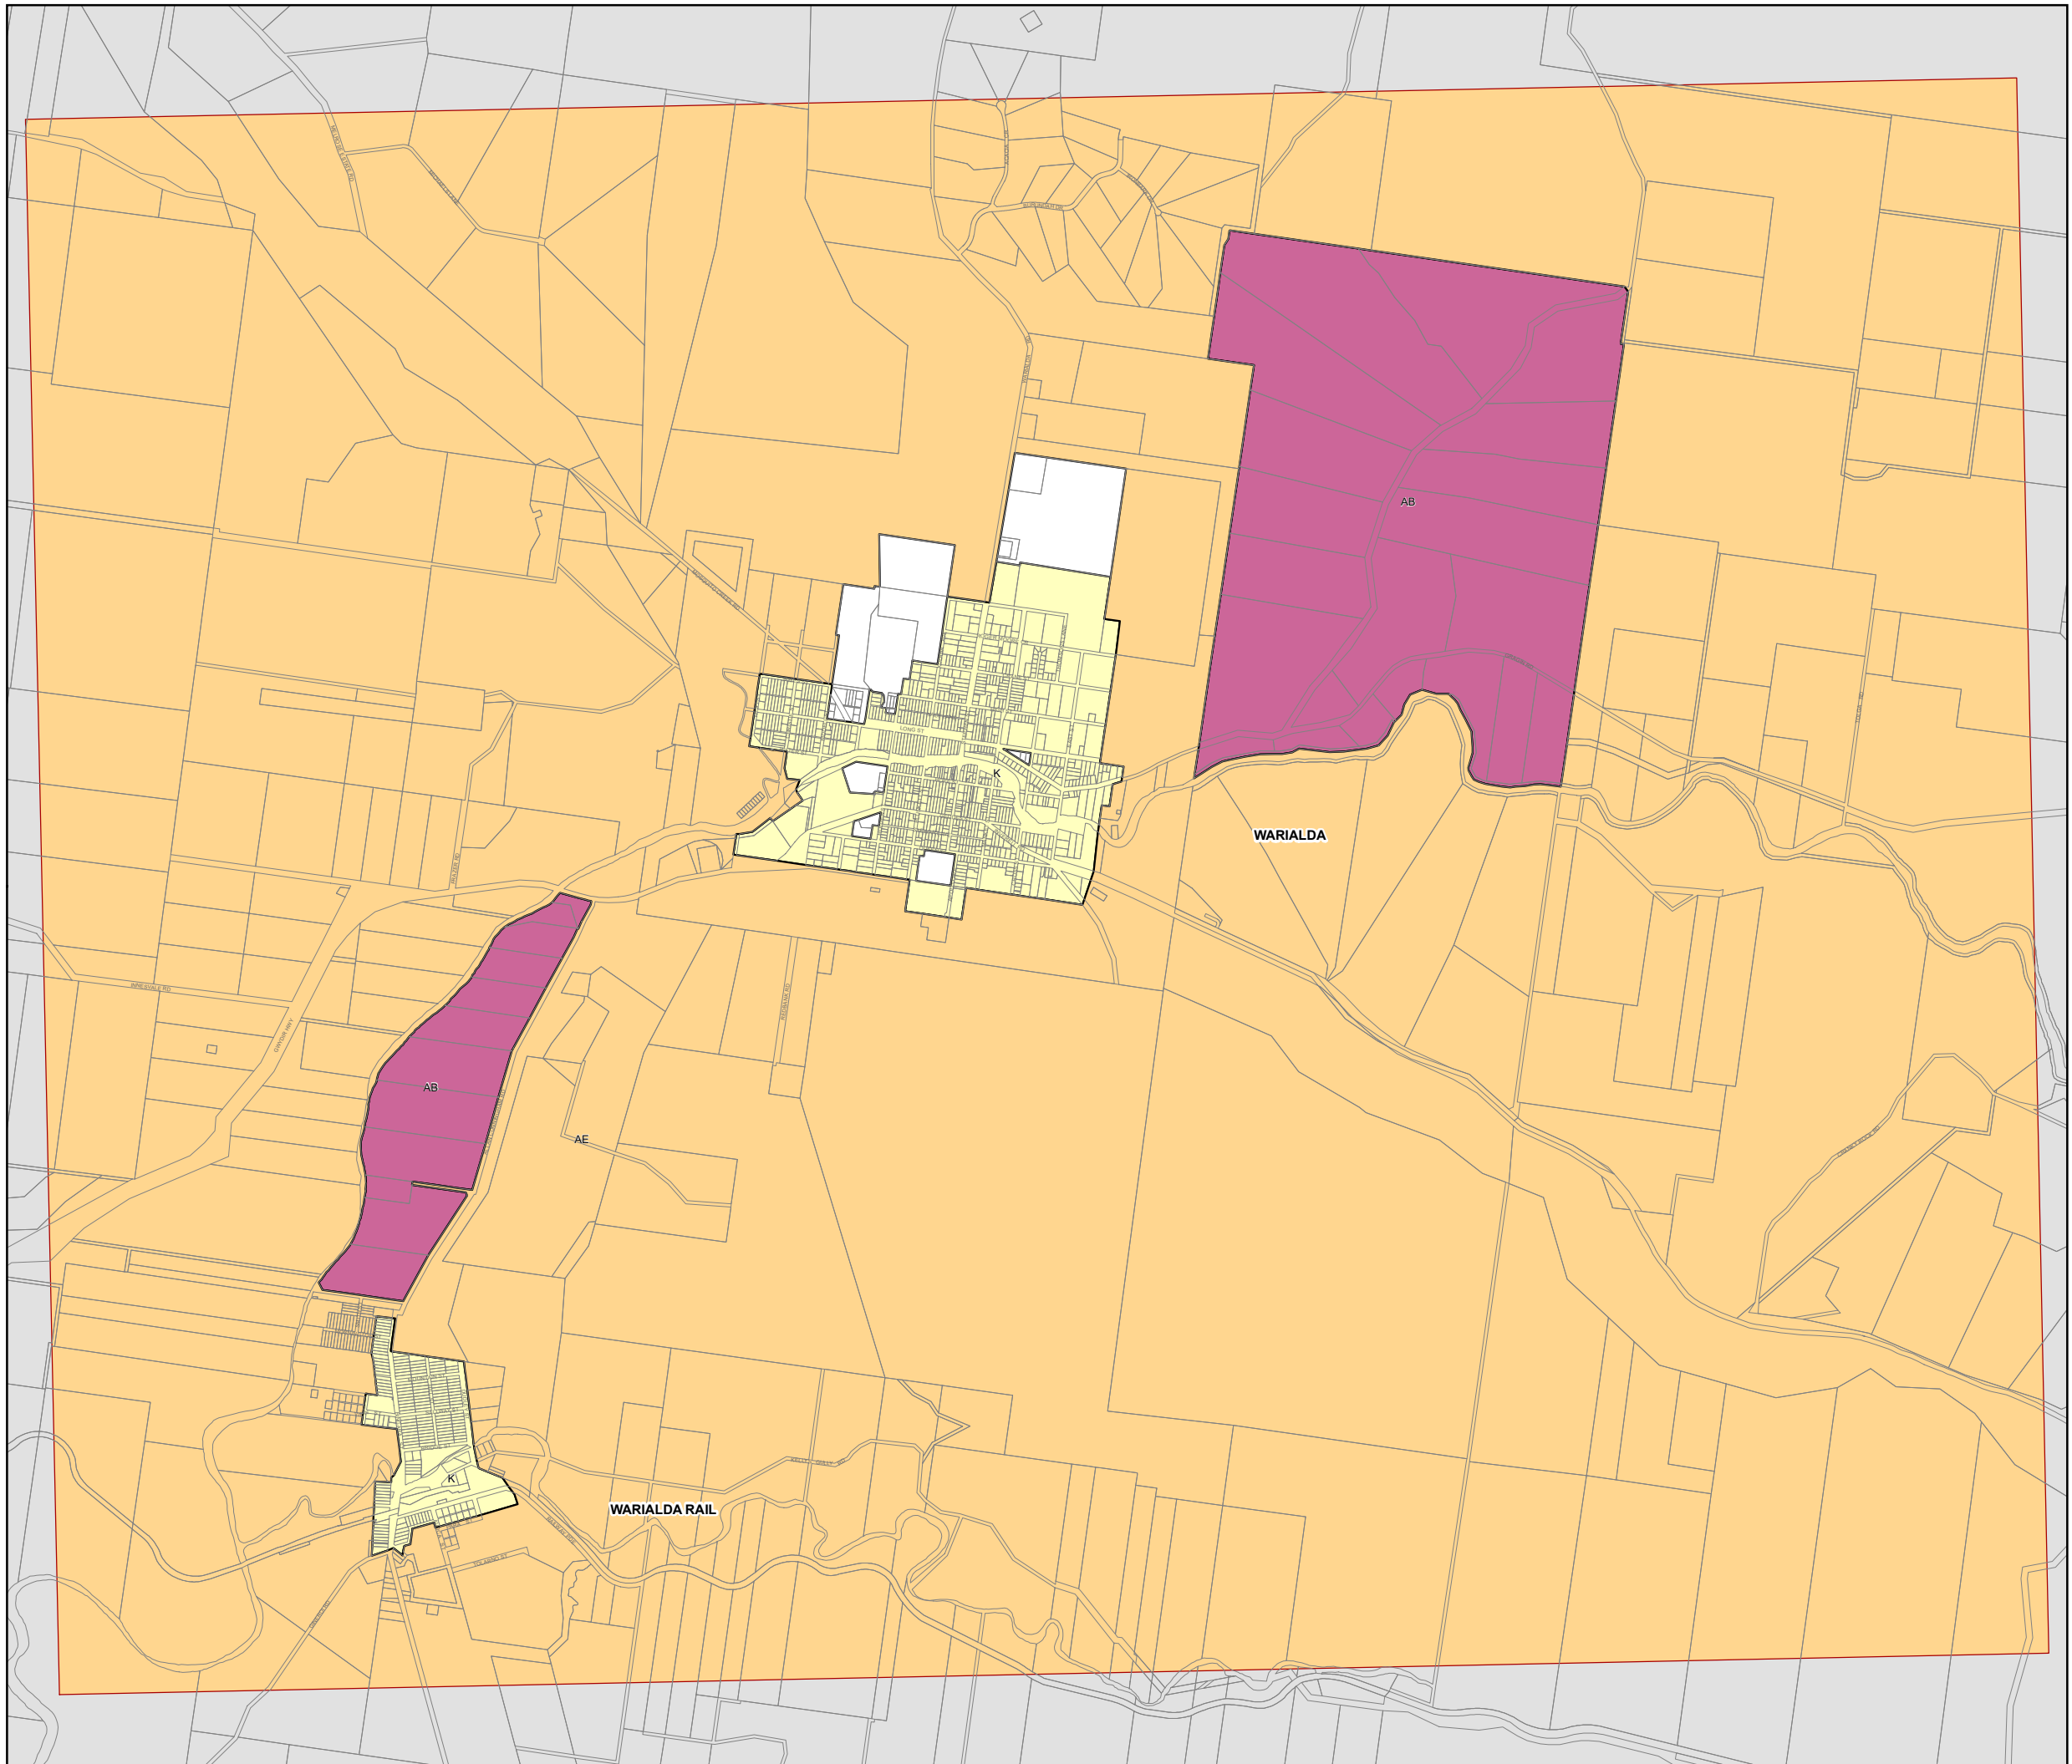

**Lot Size Map -
Sheet LSZ_002C**

Minimum Lot Size (sq m)

K	550
AB	10 ha
AE	200 ha

Cdastre

 Cadastre 25/11/2021 © Spatial Services

0 0.5 1 Kilometres

Projection: GDA 1994
MGA Zone 56

Scale: 1:40,000 @ A3

Map Identification Number: 3660_COM_LSZ_002C_040_20220118