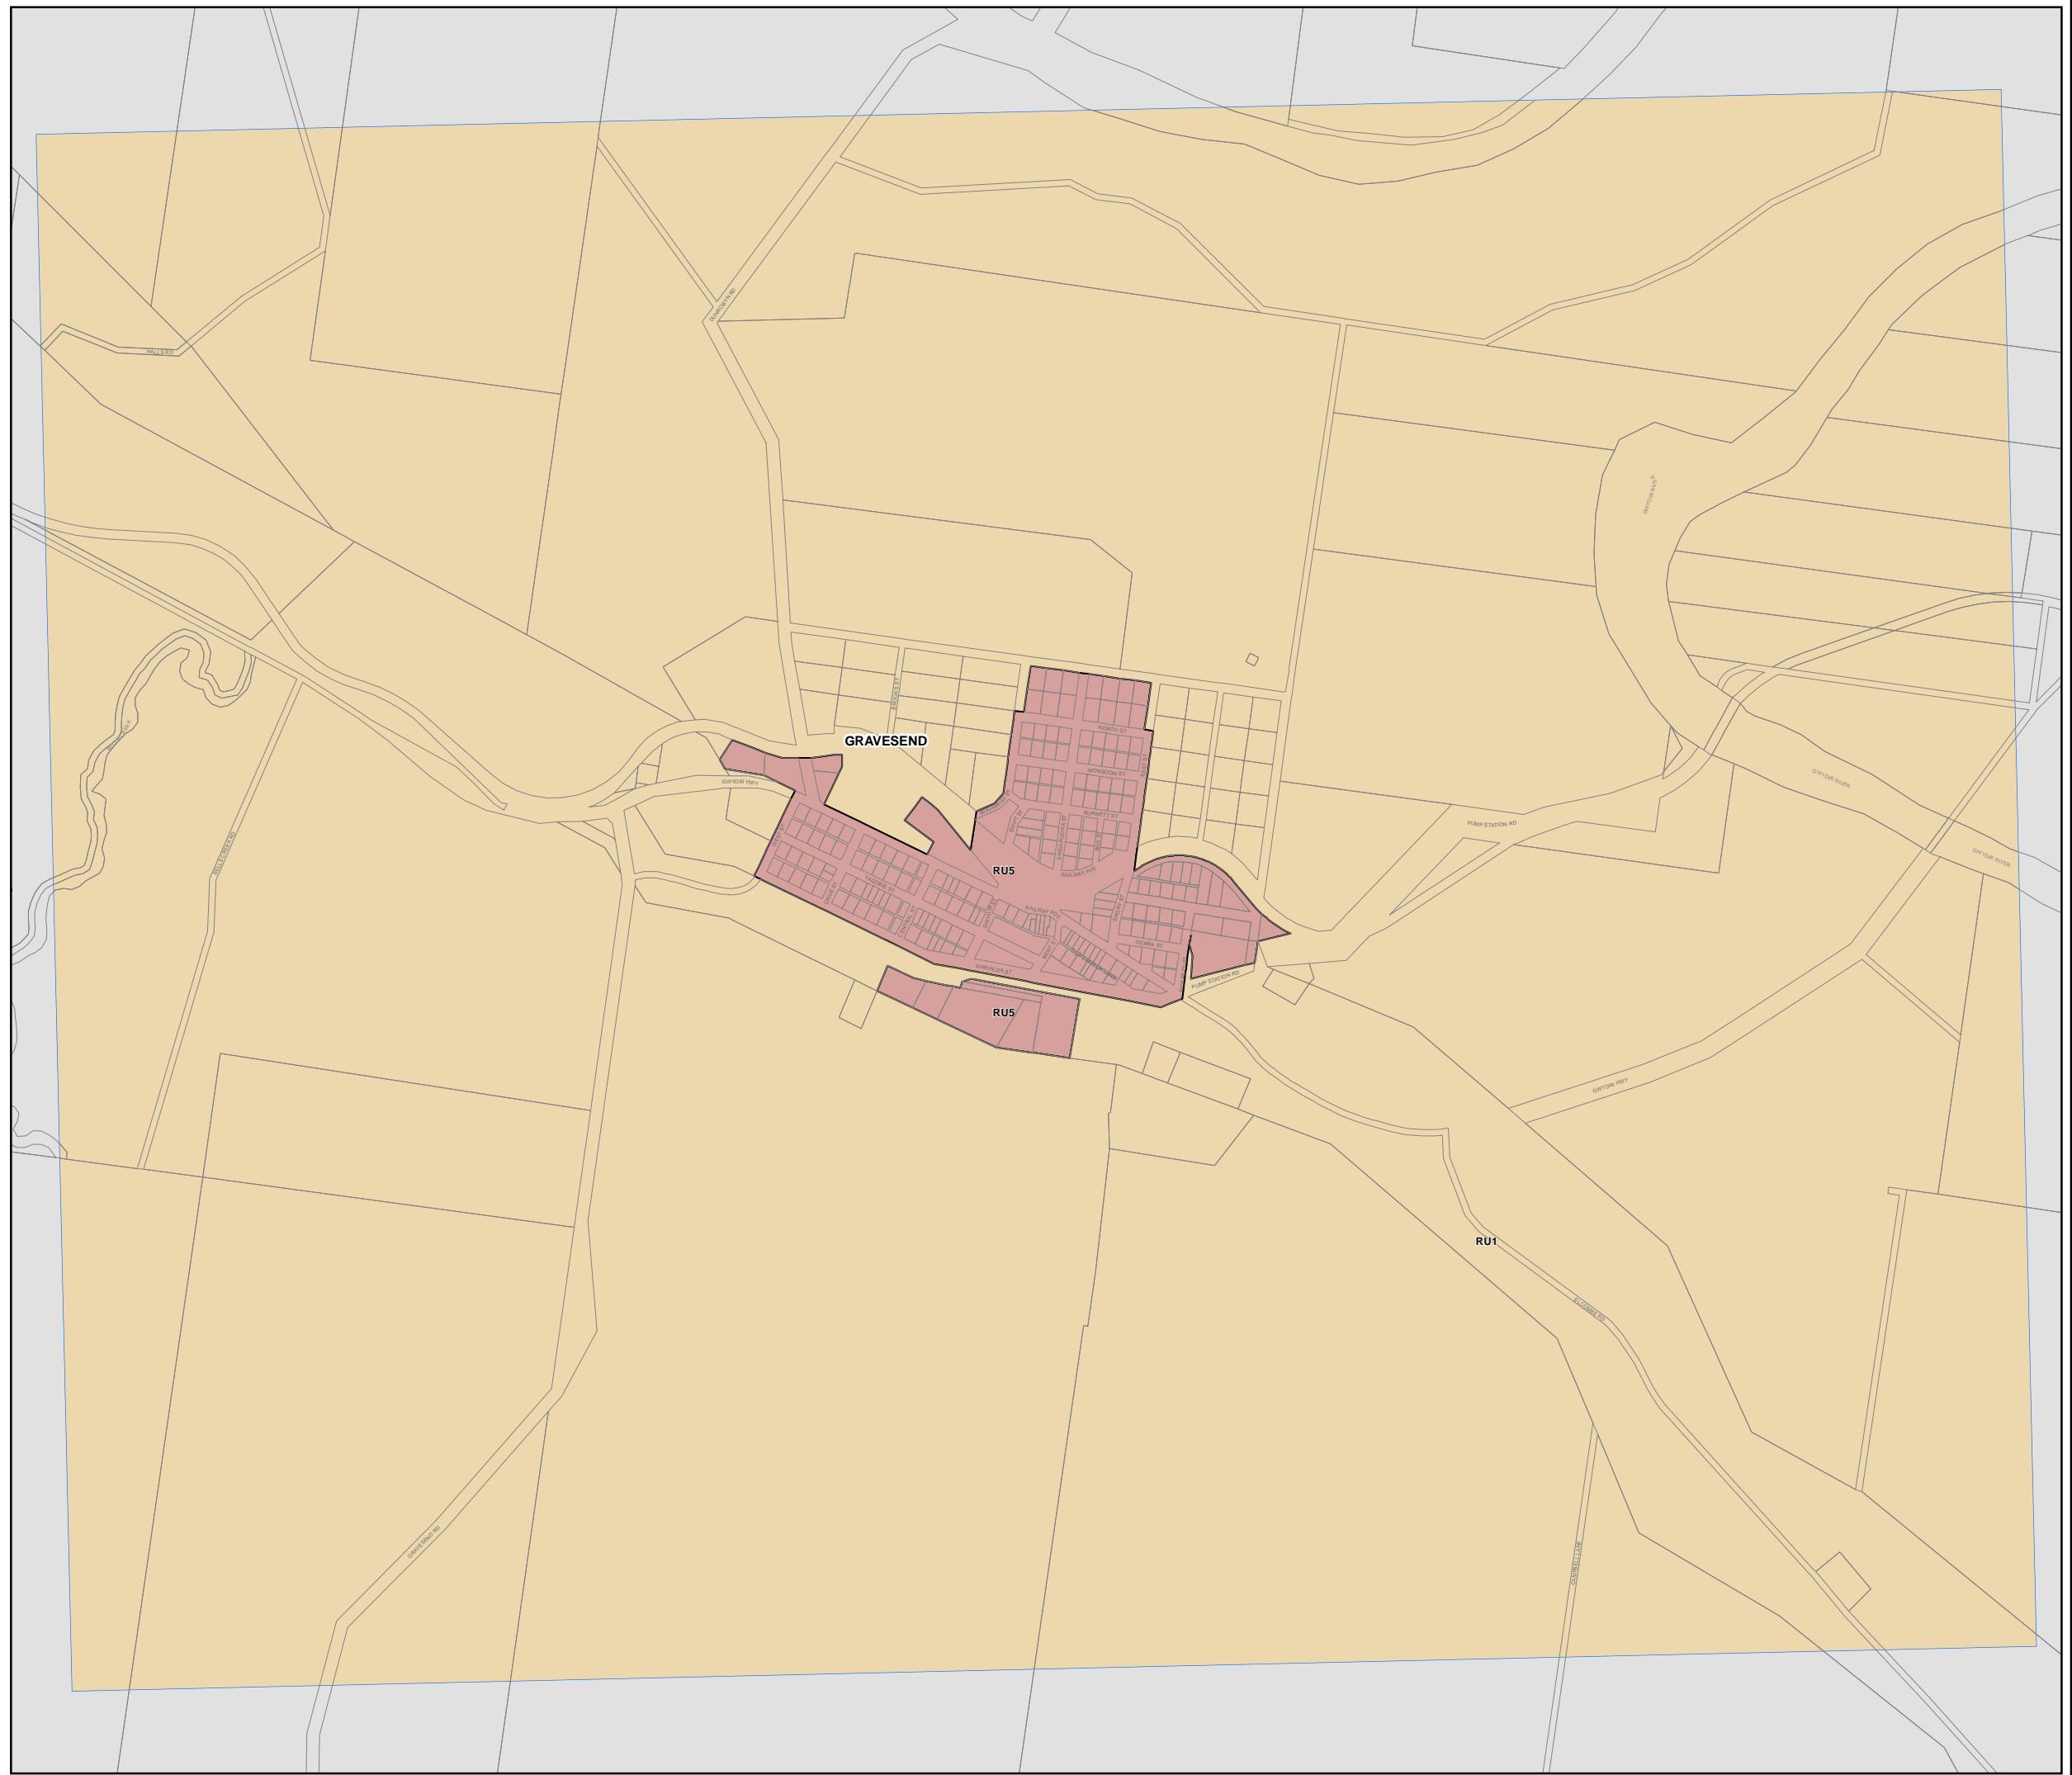

Gwydir Local Environmental Plan 2013

Land Zoning Map - Sheet LZN_002B

Zone

- E1 National Parks and Nature Reserves
- IN1 General Industrial
- R5 Large Lot Residential
- RE1 Public Recreation
- RE2 Private Recreation
- RU1 Primary Production
- RU5 Village

Cadastre

- Cadastre 01/08/2013
- © Land and Property Information (LPI)

Projection: GDA 1994
MGA Zone 56
Scale: 1:20,000 @ A3