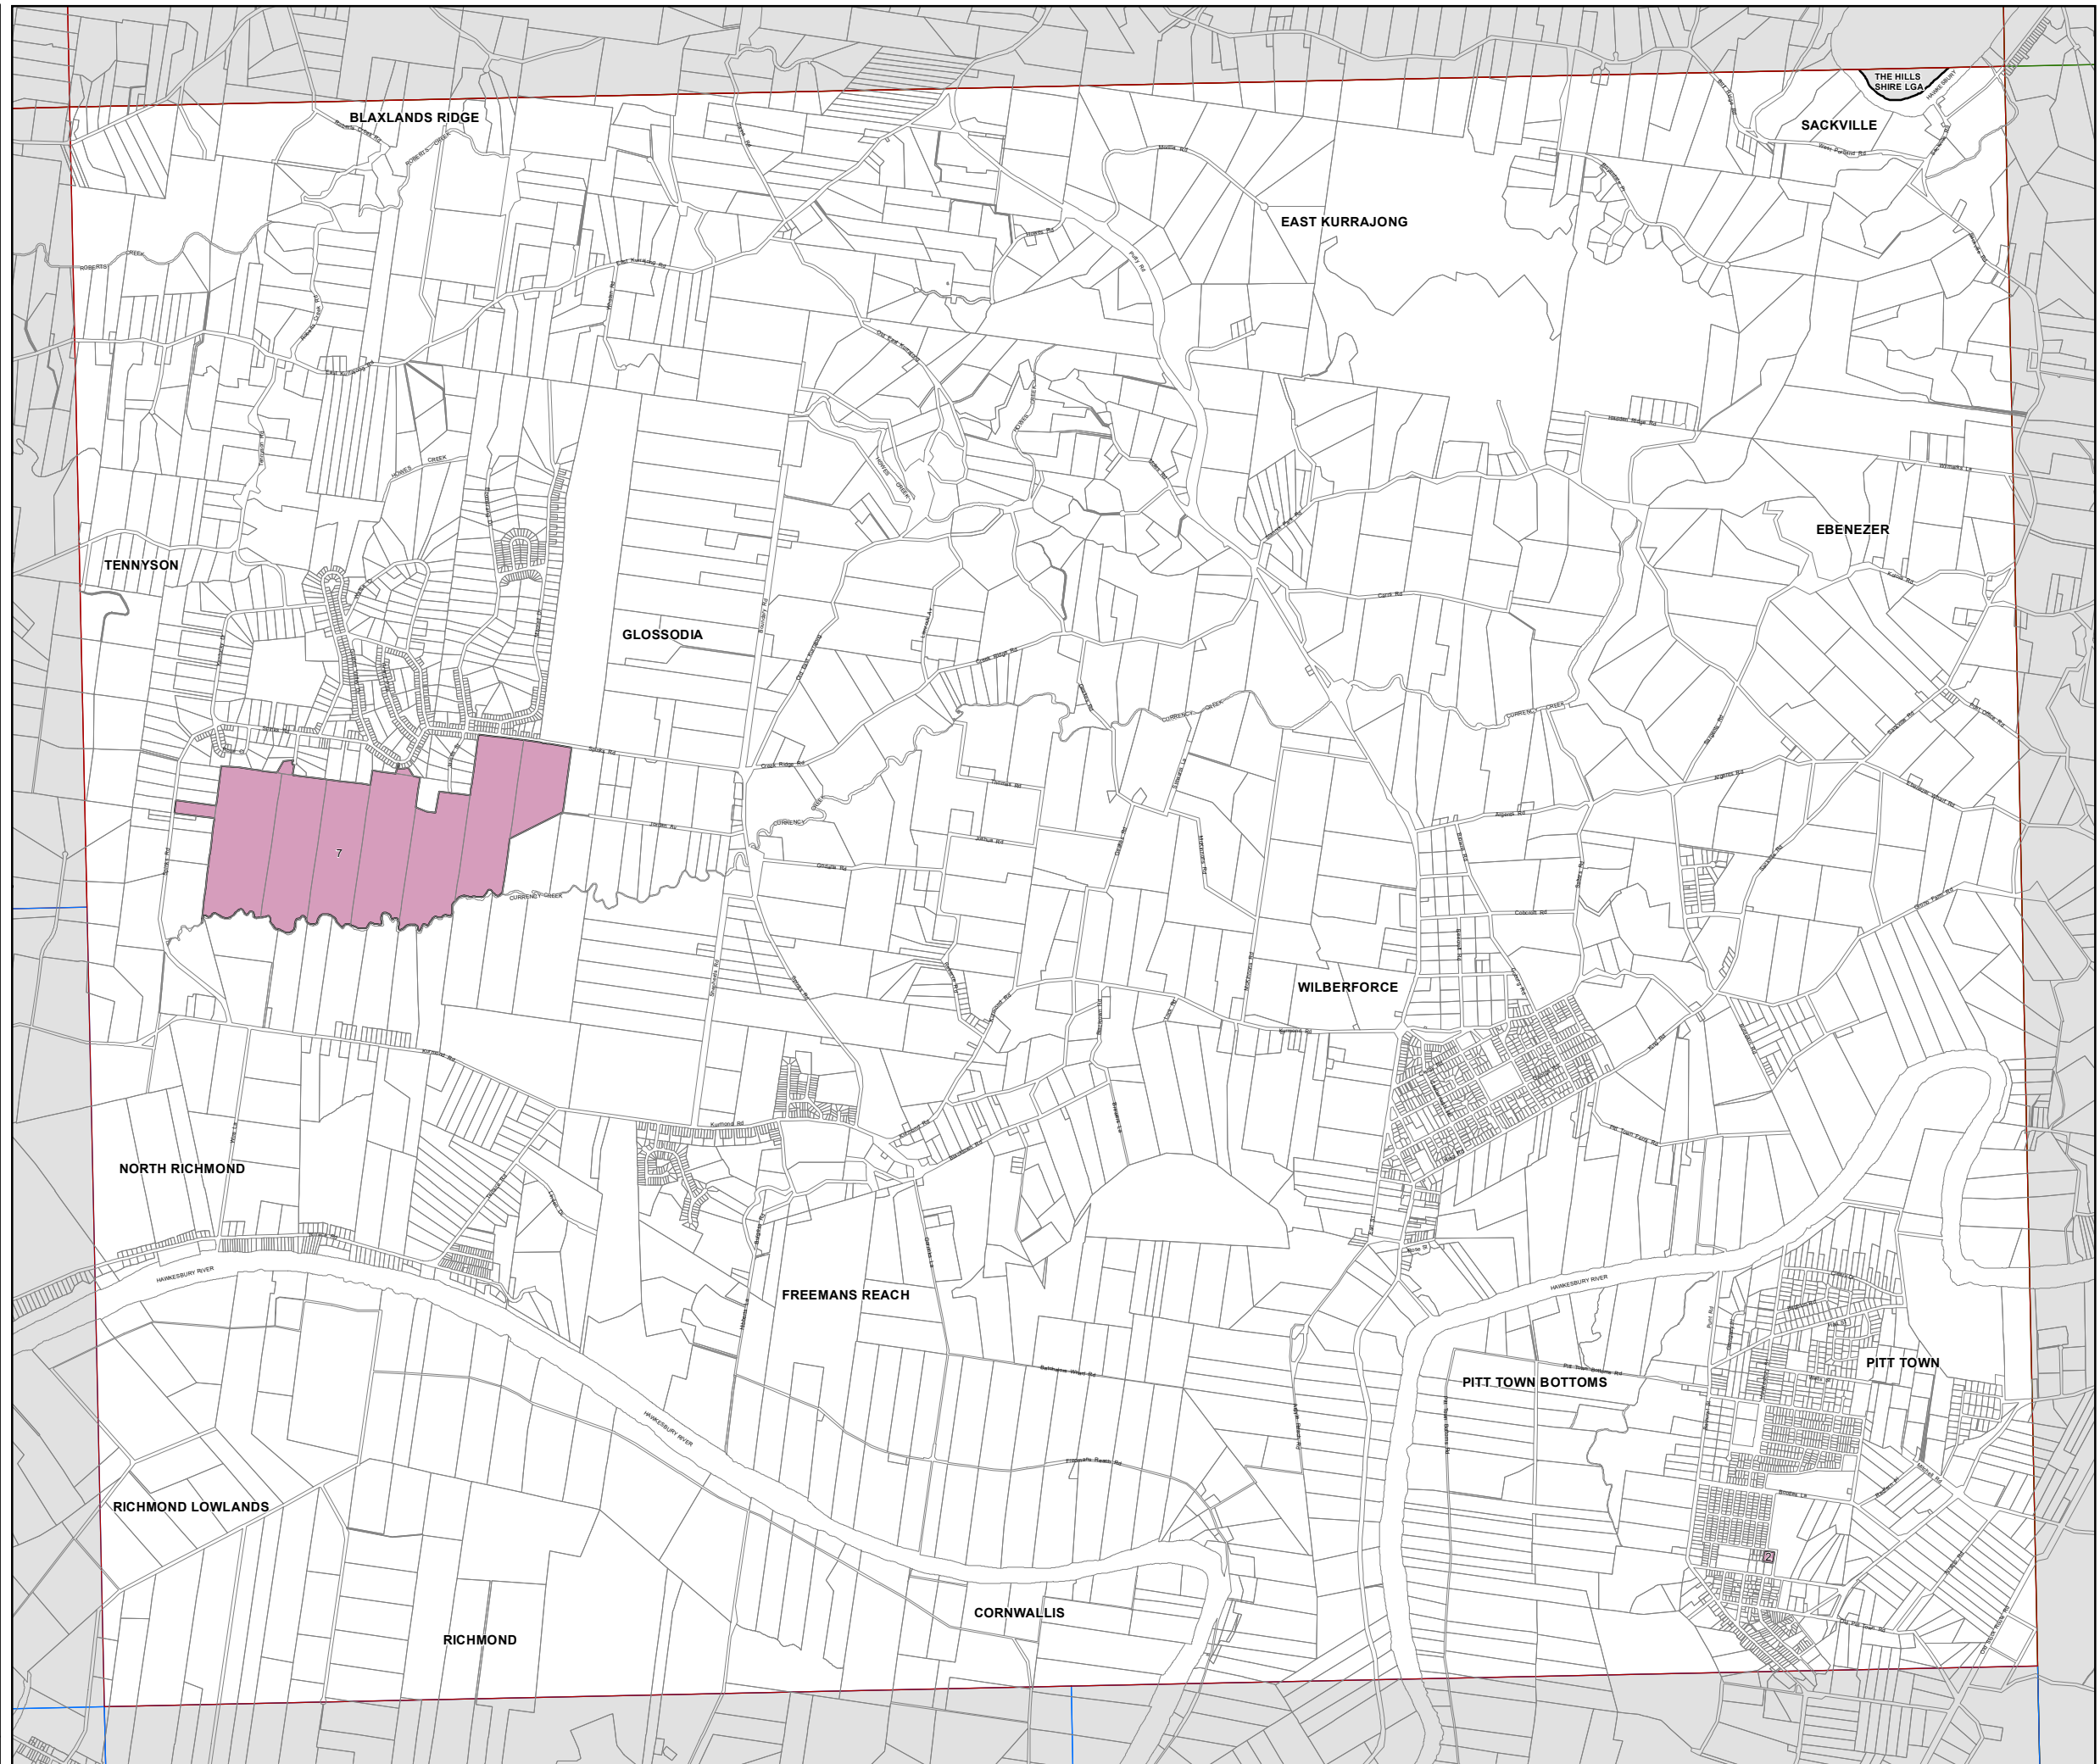

Additional Permitted Uses

 Refer to Schedule 1

 SEPP (Sydney Regional Growth Centres) 2006

Cadastre

 Cadastre 28/09/2021 © Spatial Services

0 250 500 750 1,000 Metres

Scale: 1:40,000 @ A3

Projection: GDA 1994
MGA Zone 56

Map Identification Number: 3800_COM_APU_008C_040_20210928