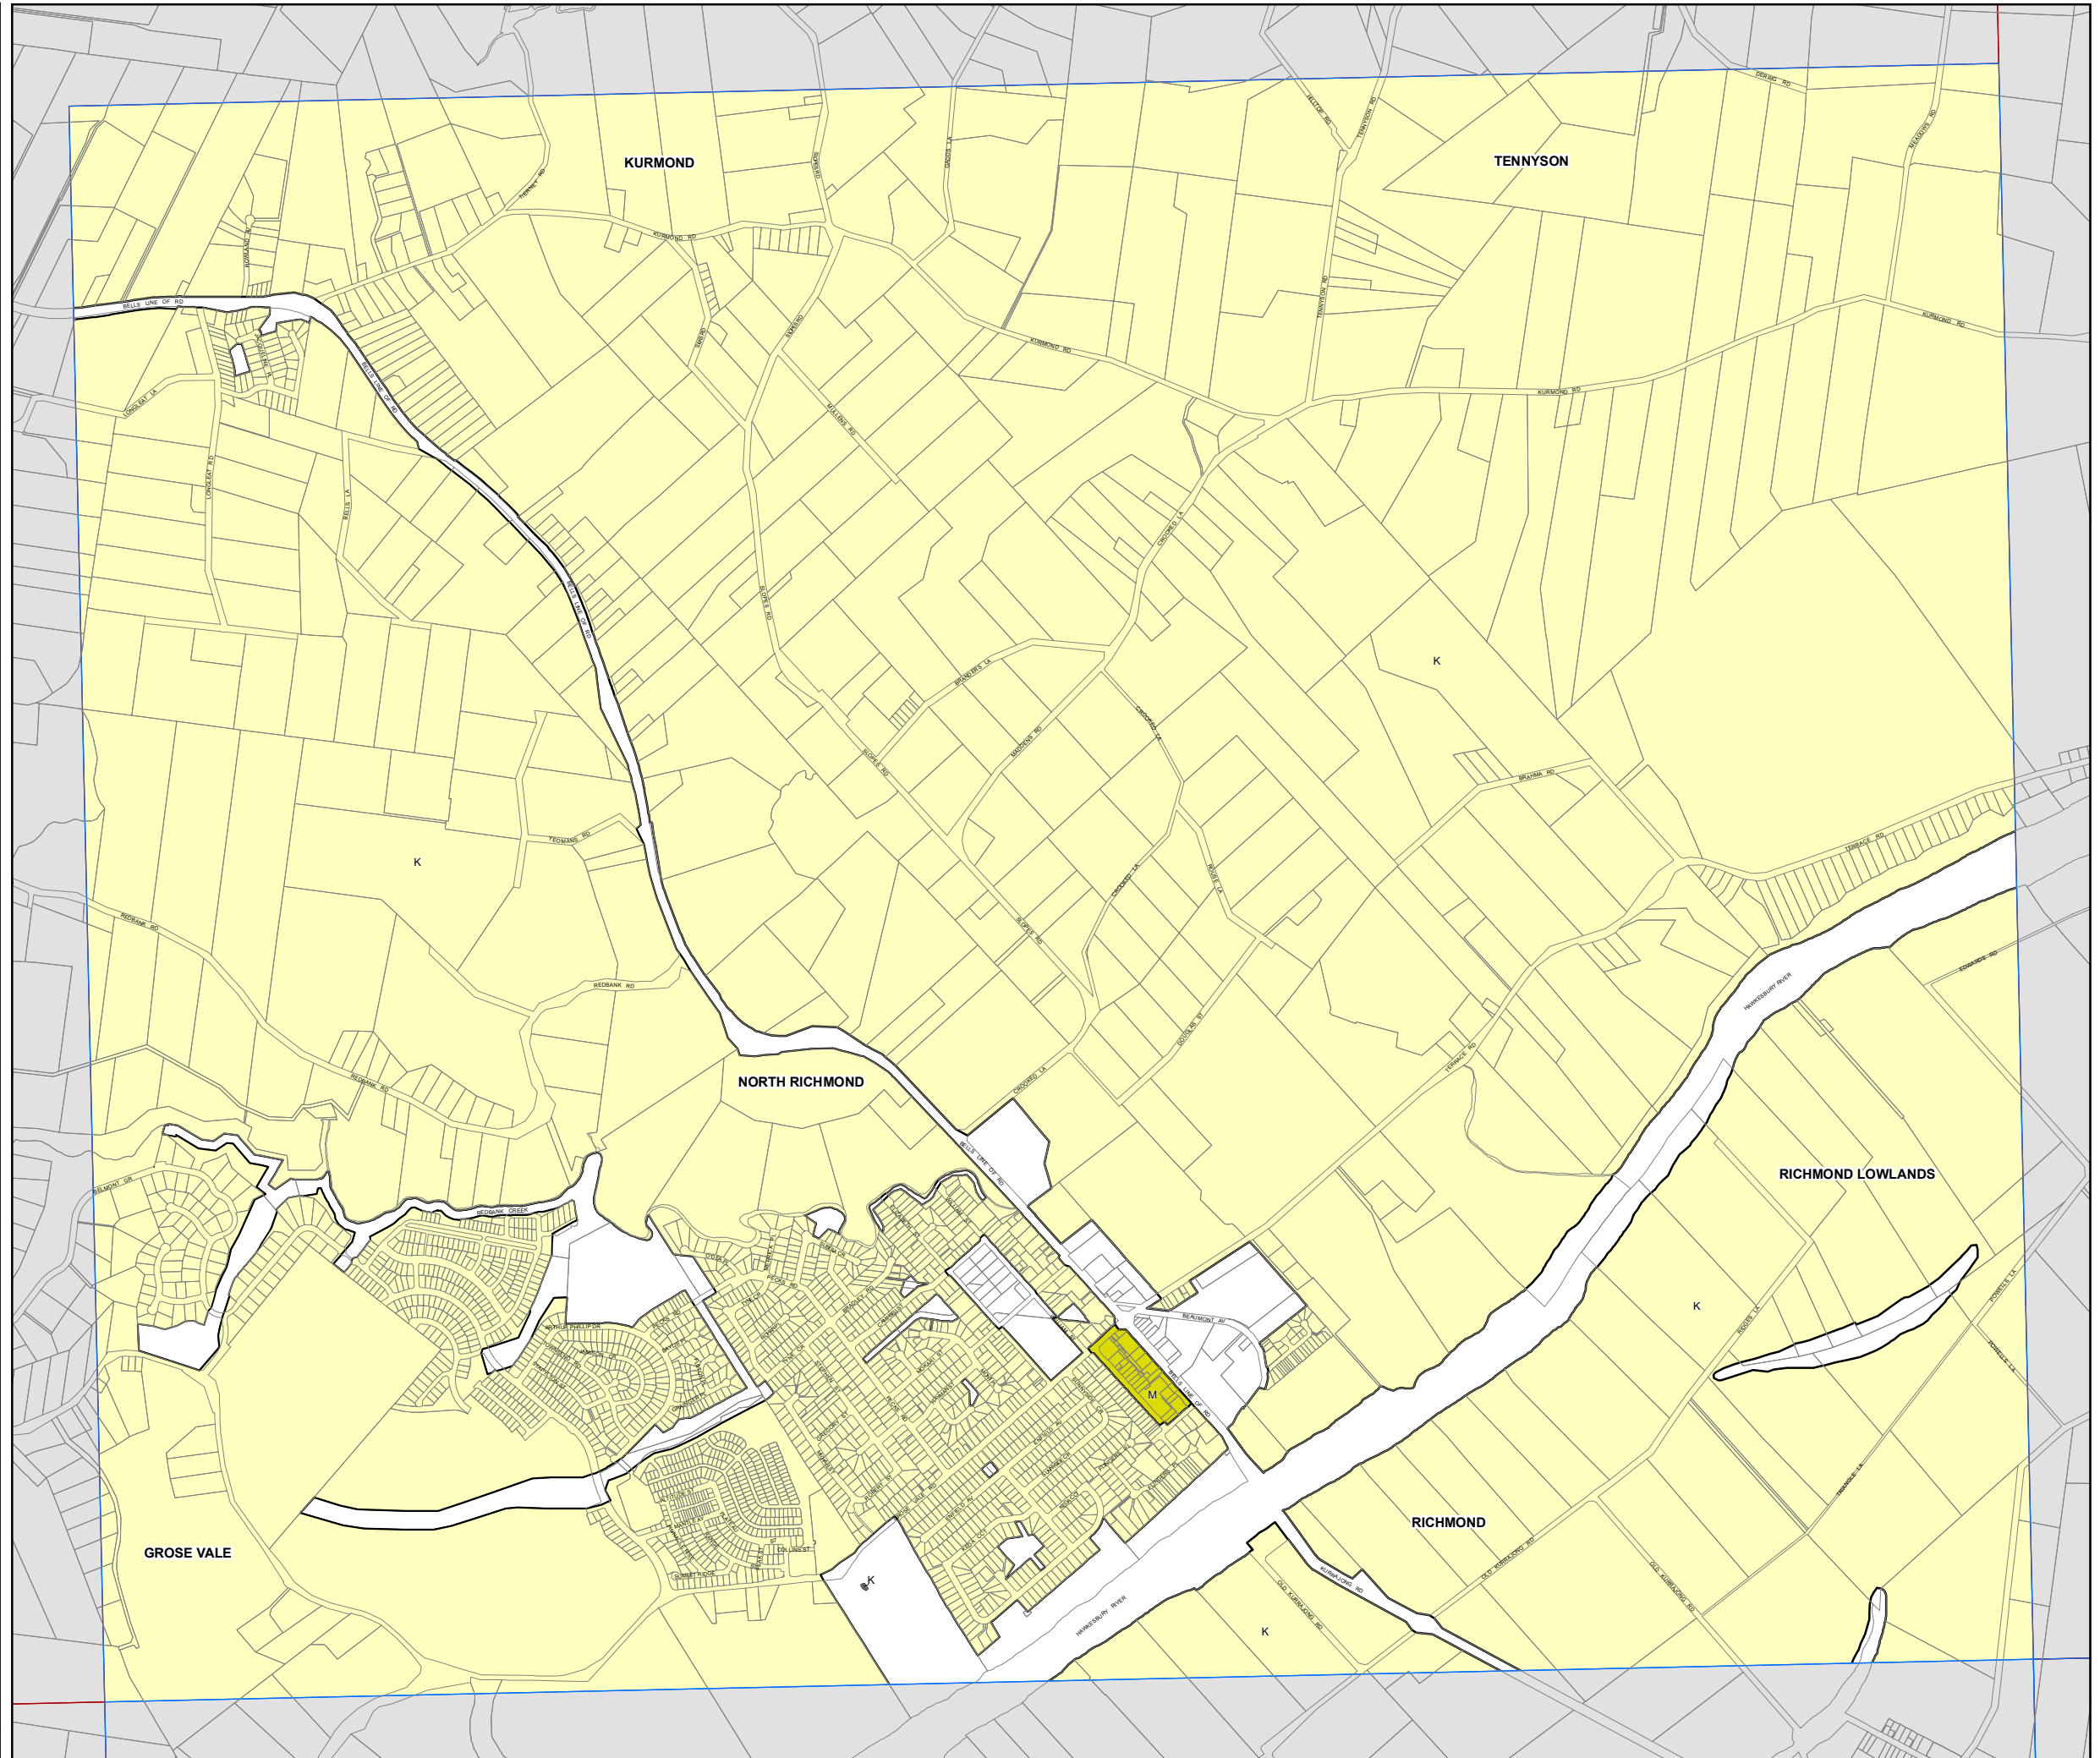

Height of Buildings Map
- Sheet HOB_008AA

Maximum Building Height (m)

- K 10
- M 12

Cadastre

 Cadastre 26/03/2021 © NSW Department of Finance, Service and Innovation - Spatial Services

0 200 400 600 800 Metres

Scale: 1:20,000 @ A3

Projection: GDA 1994
MGA Zone 56

Map Identification Number: 3800_COM_HOB_008AA_020_20210326