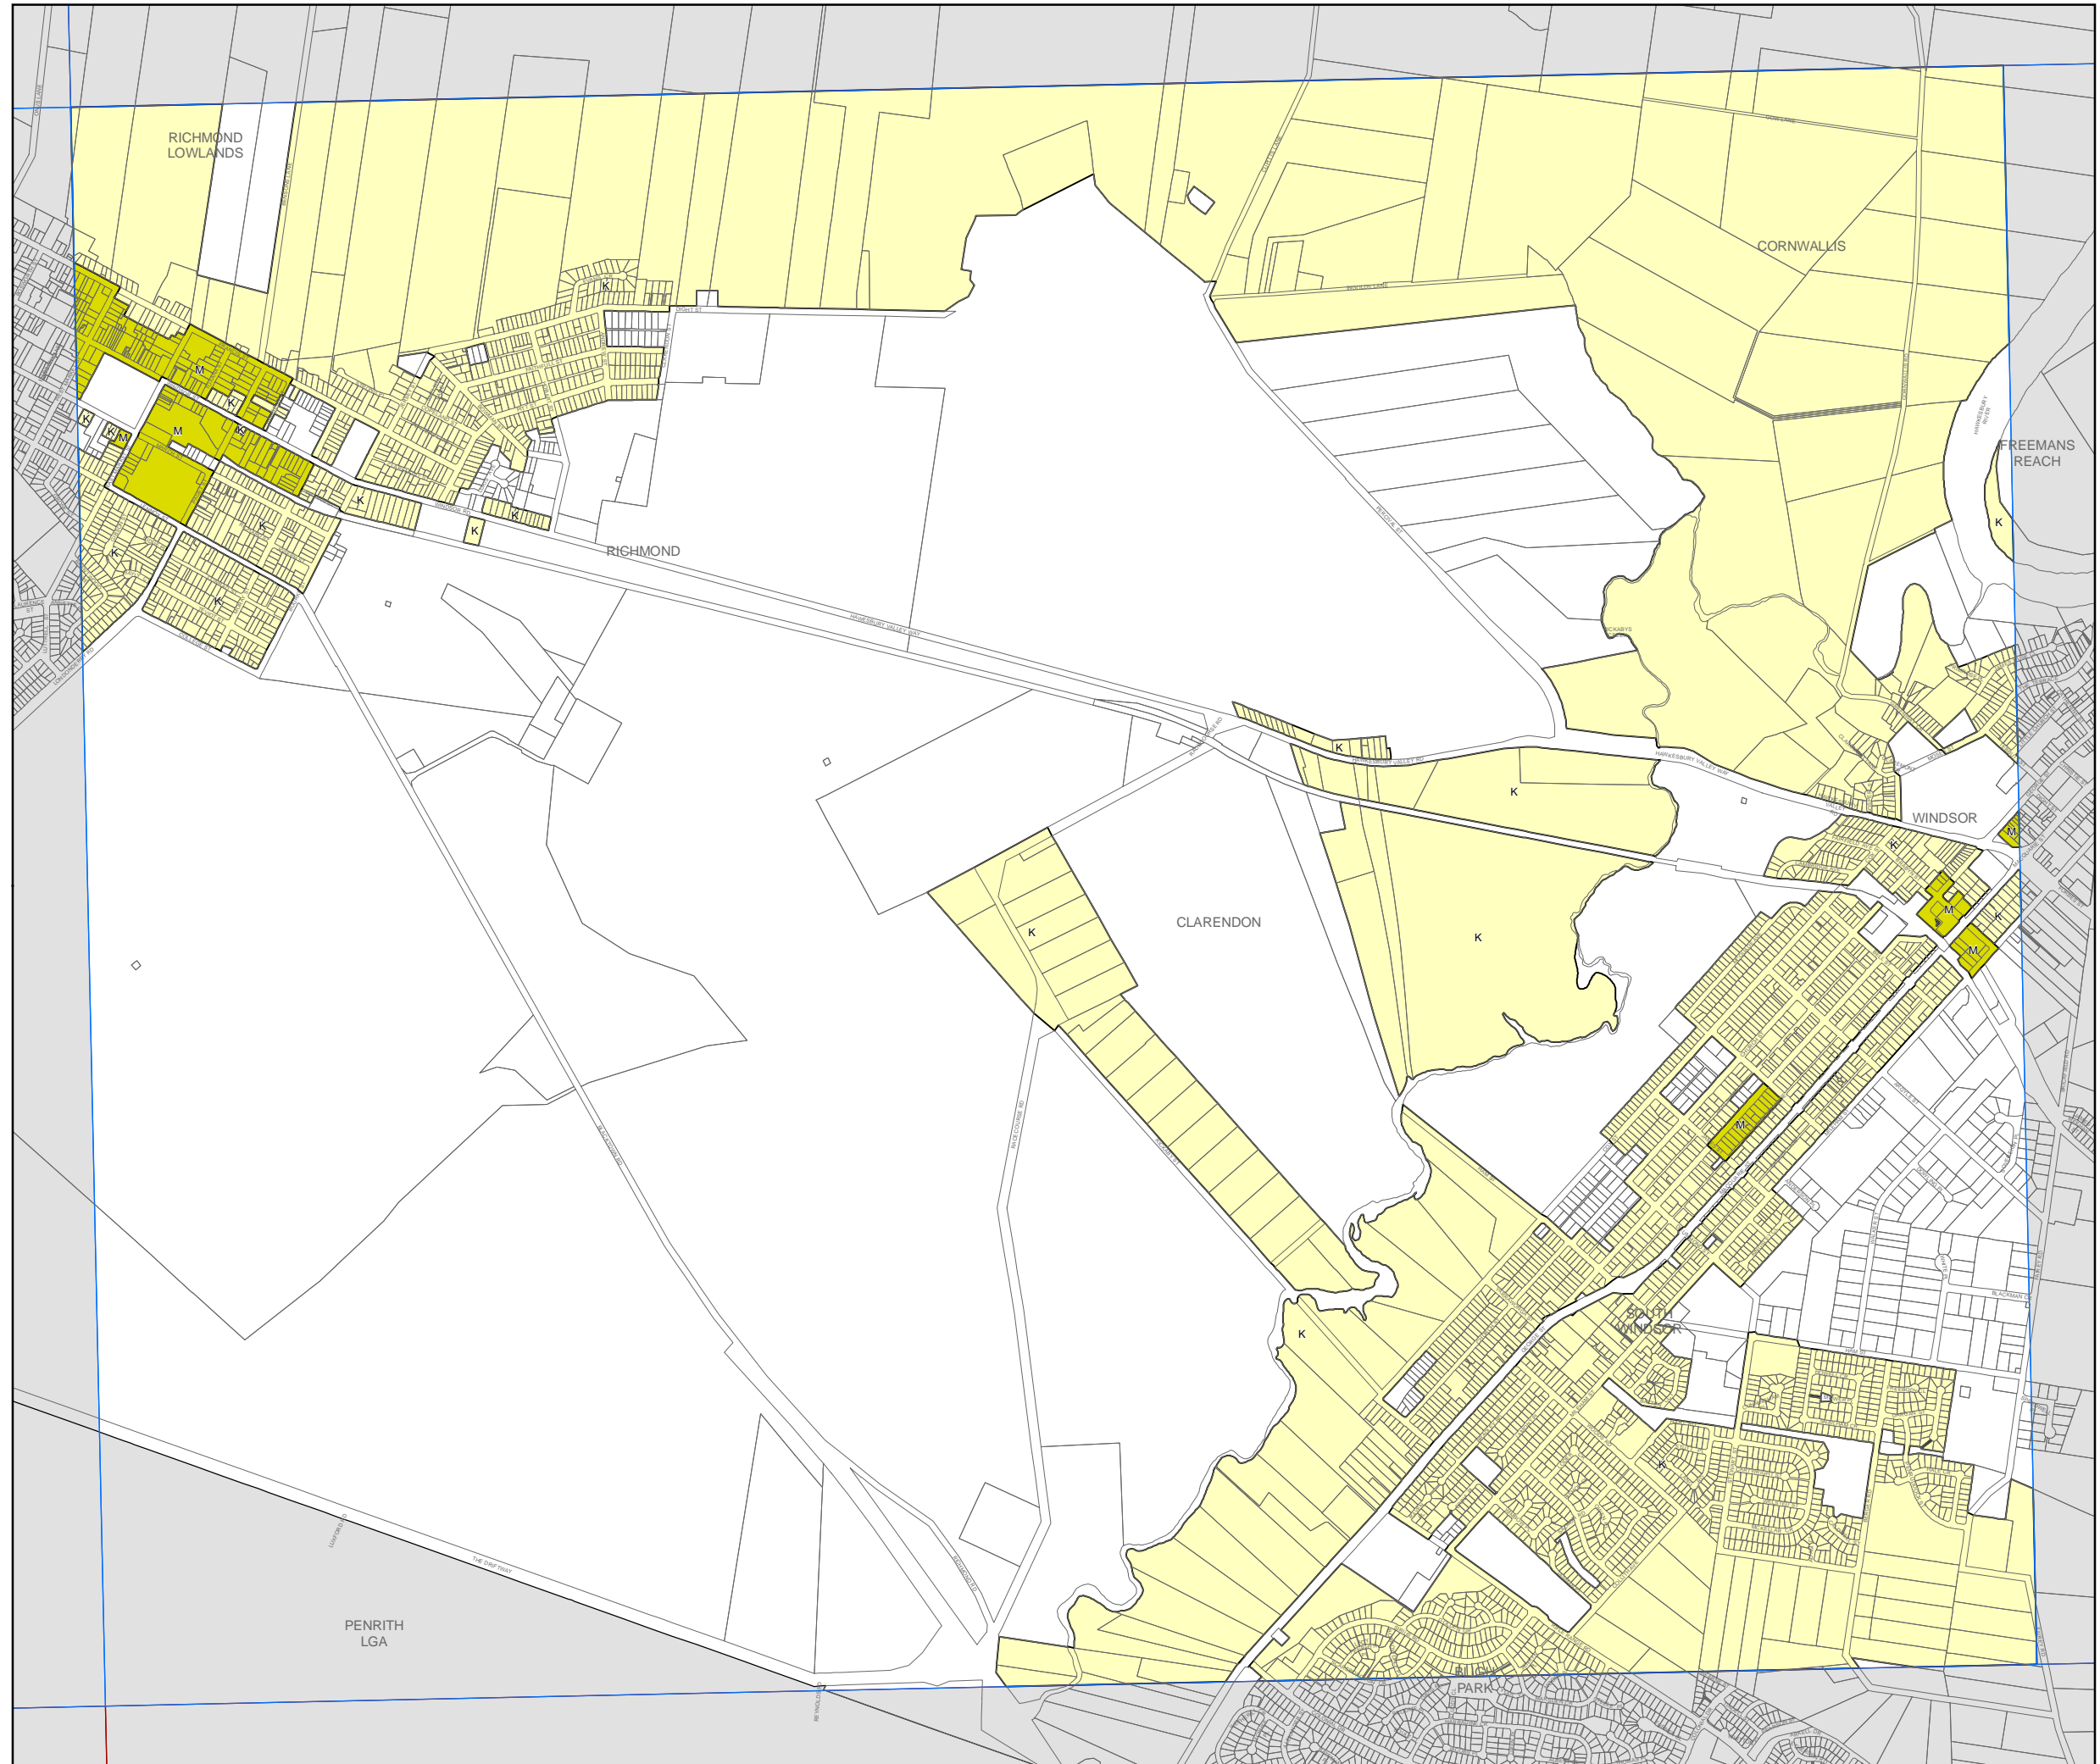

Height of Buildings Map -  
Sheet HOB\_008DA

Maximum Building Height (m)

- K 10
- M 12

Cadastre

Cadastre 17/11/2011 © Land and Property Information (LPI)

0 200 400 600 800 Metres

Scale: 1:20,000 @ A3

Projection: GDA 1994  
MGA Zone 56