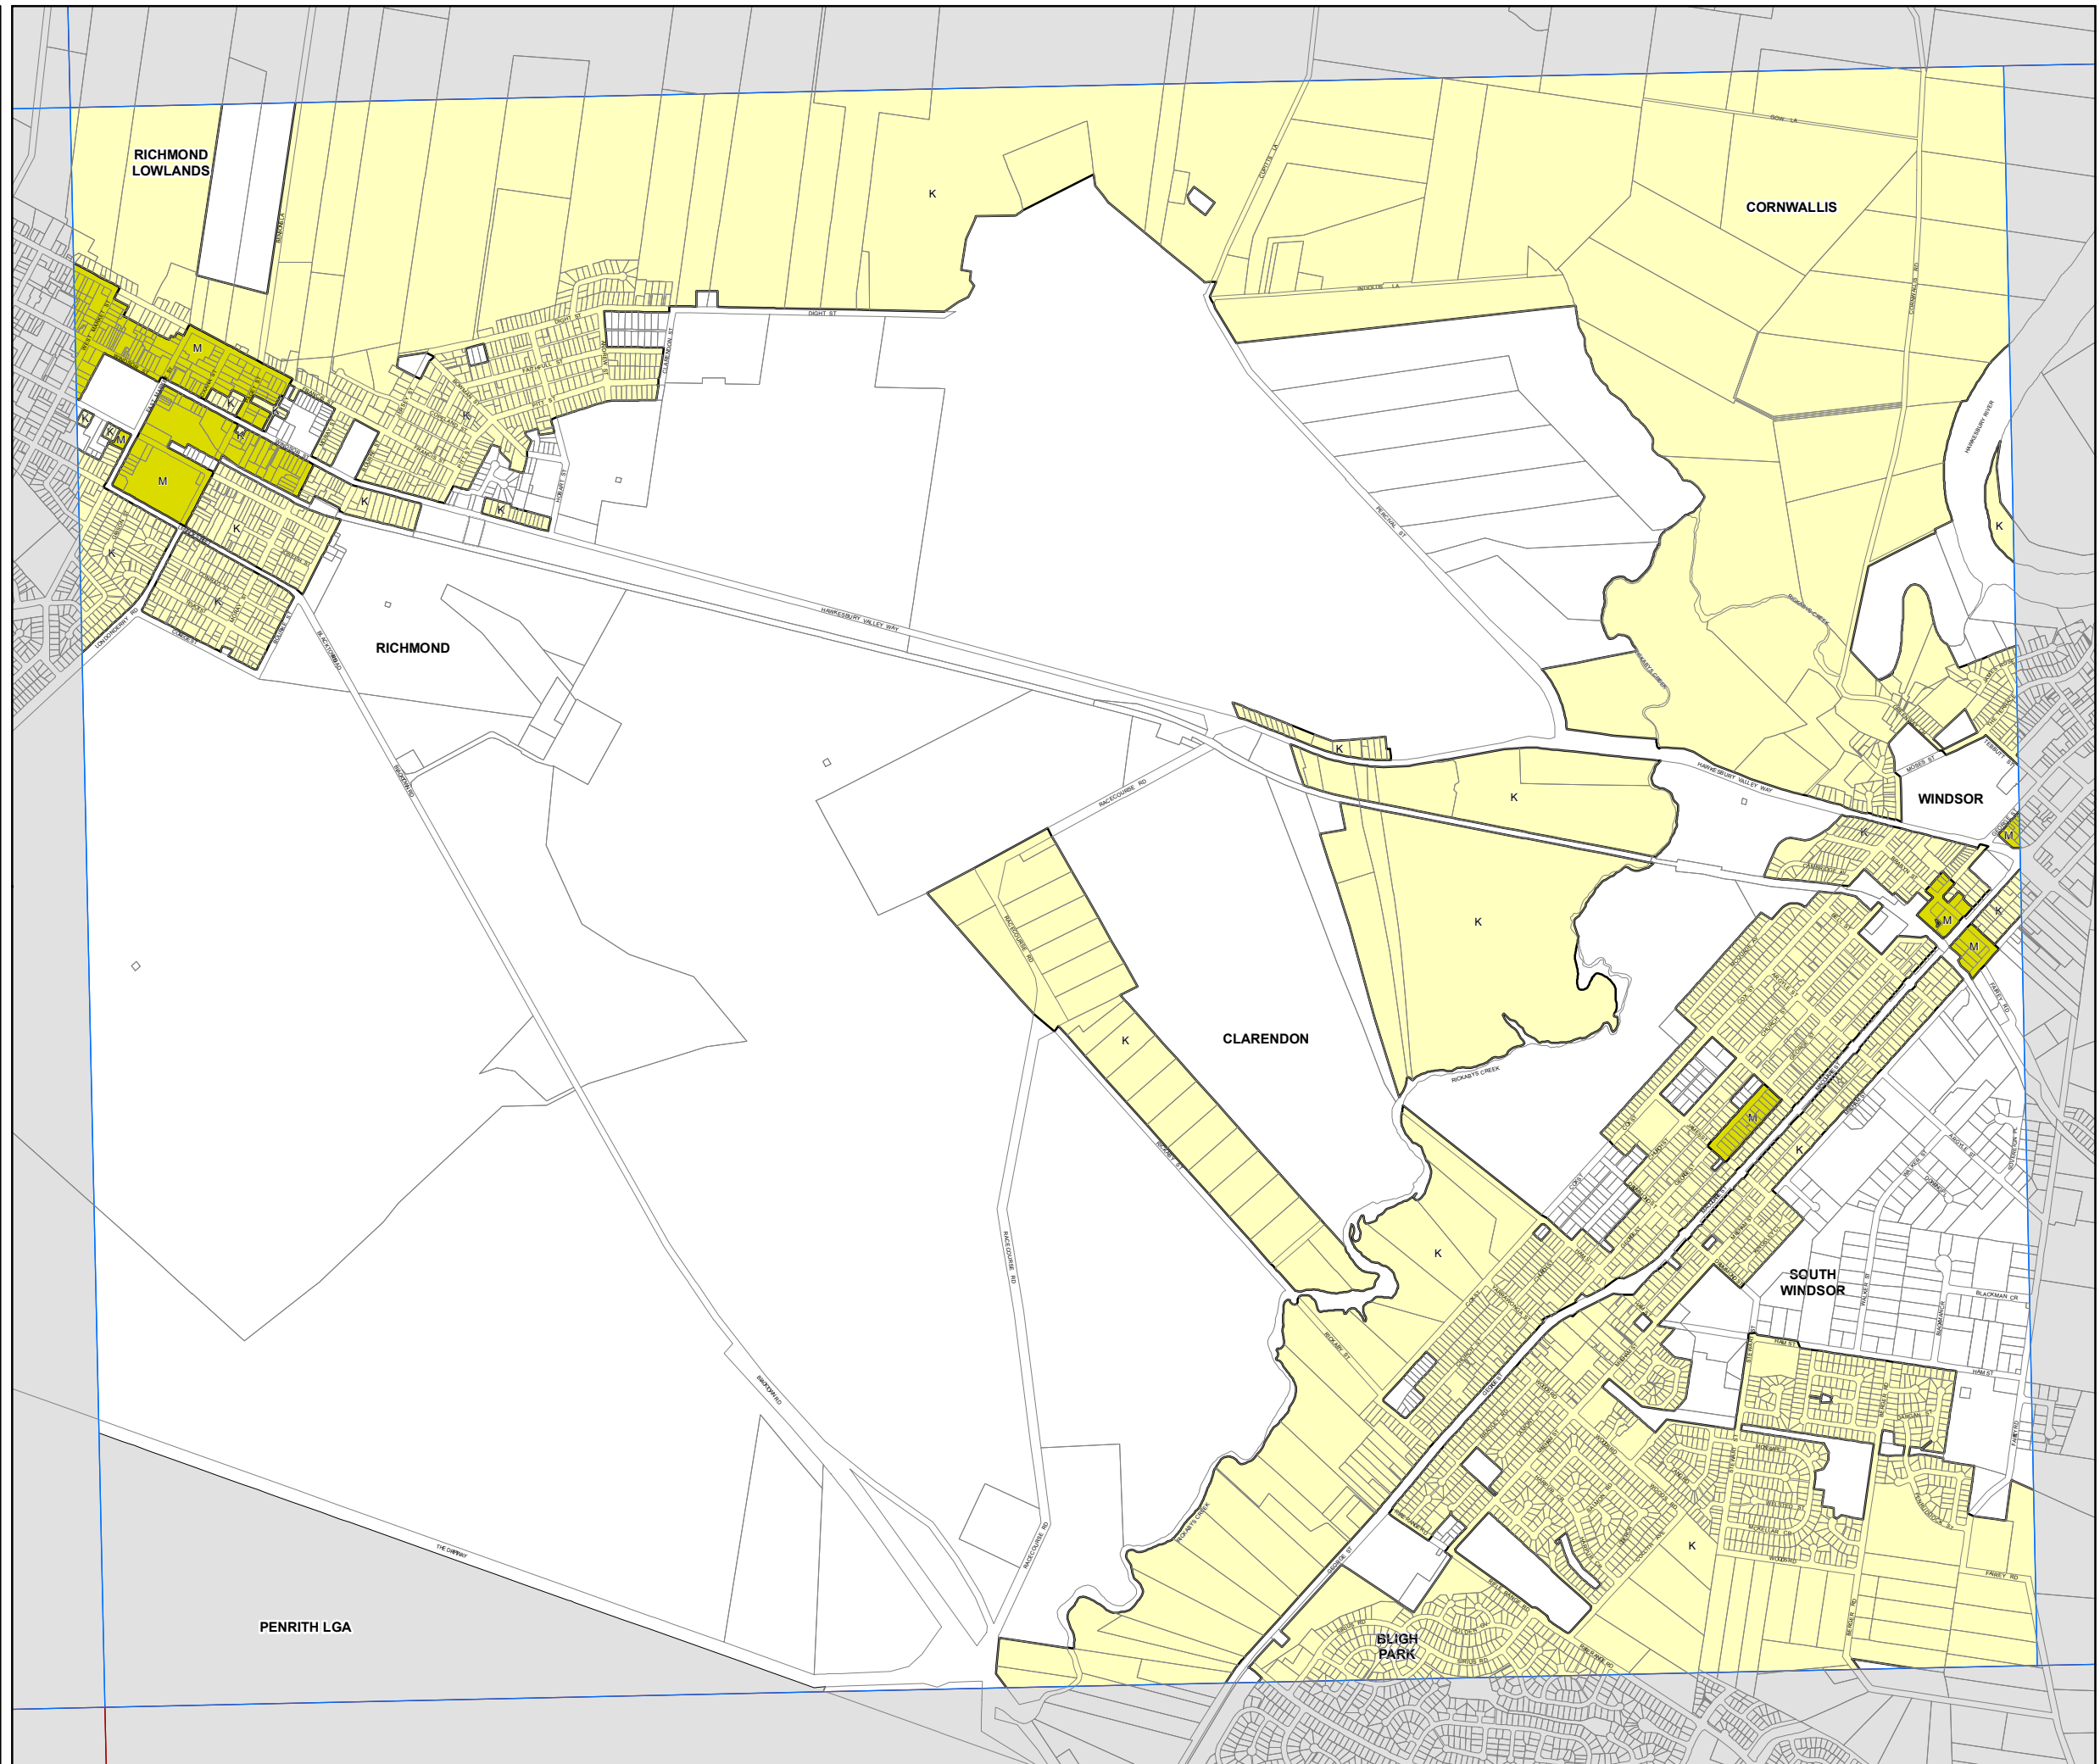

Height of Buildings Map -  
Sheet HOB\_008DA

Maximum Building Height (m)

- K 10
- M 12

Cadastre

Cadastre 02/02/2017 © Land & Property Information (LPI)

0 175 350 525 700 Metres

Scale: 1:20,000 @ A3

Projection: GDA 1994  
MGA Zone 56

Map Identification Number: 3800\_COM\_HOB\_008DA\_020\_20170202