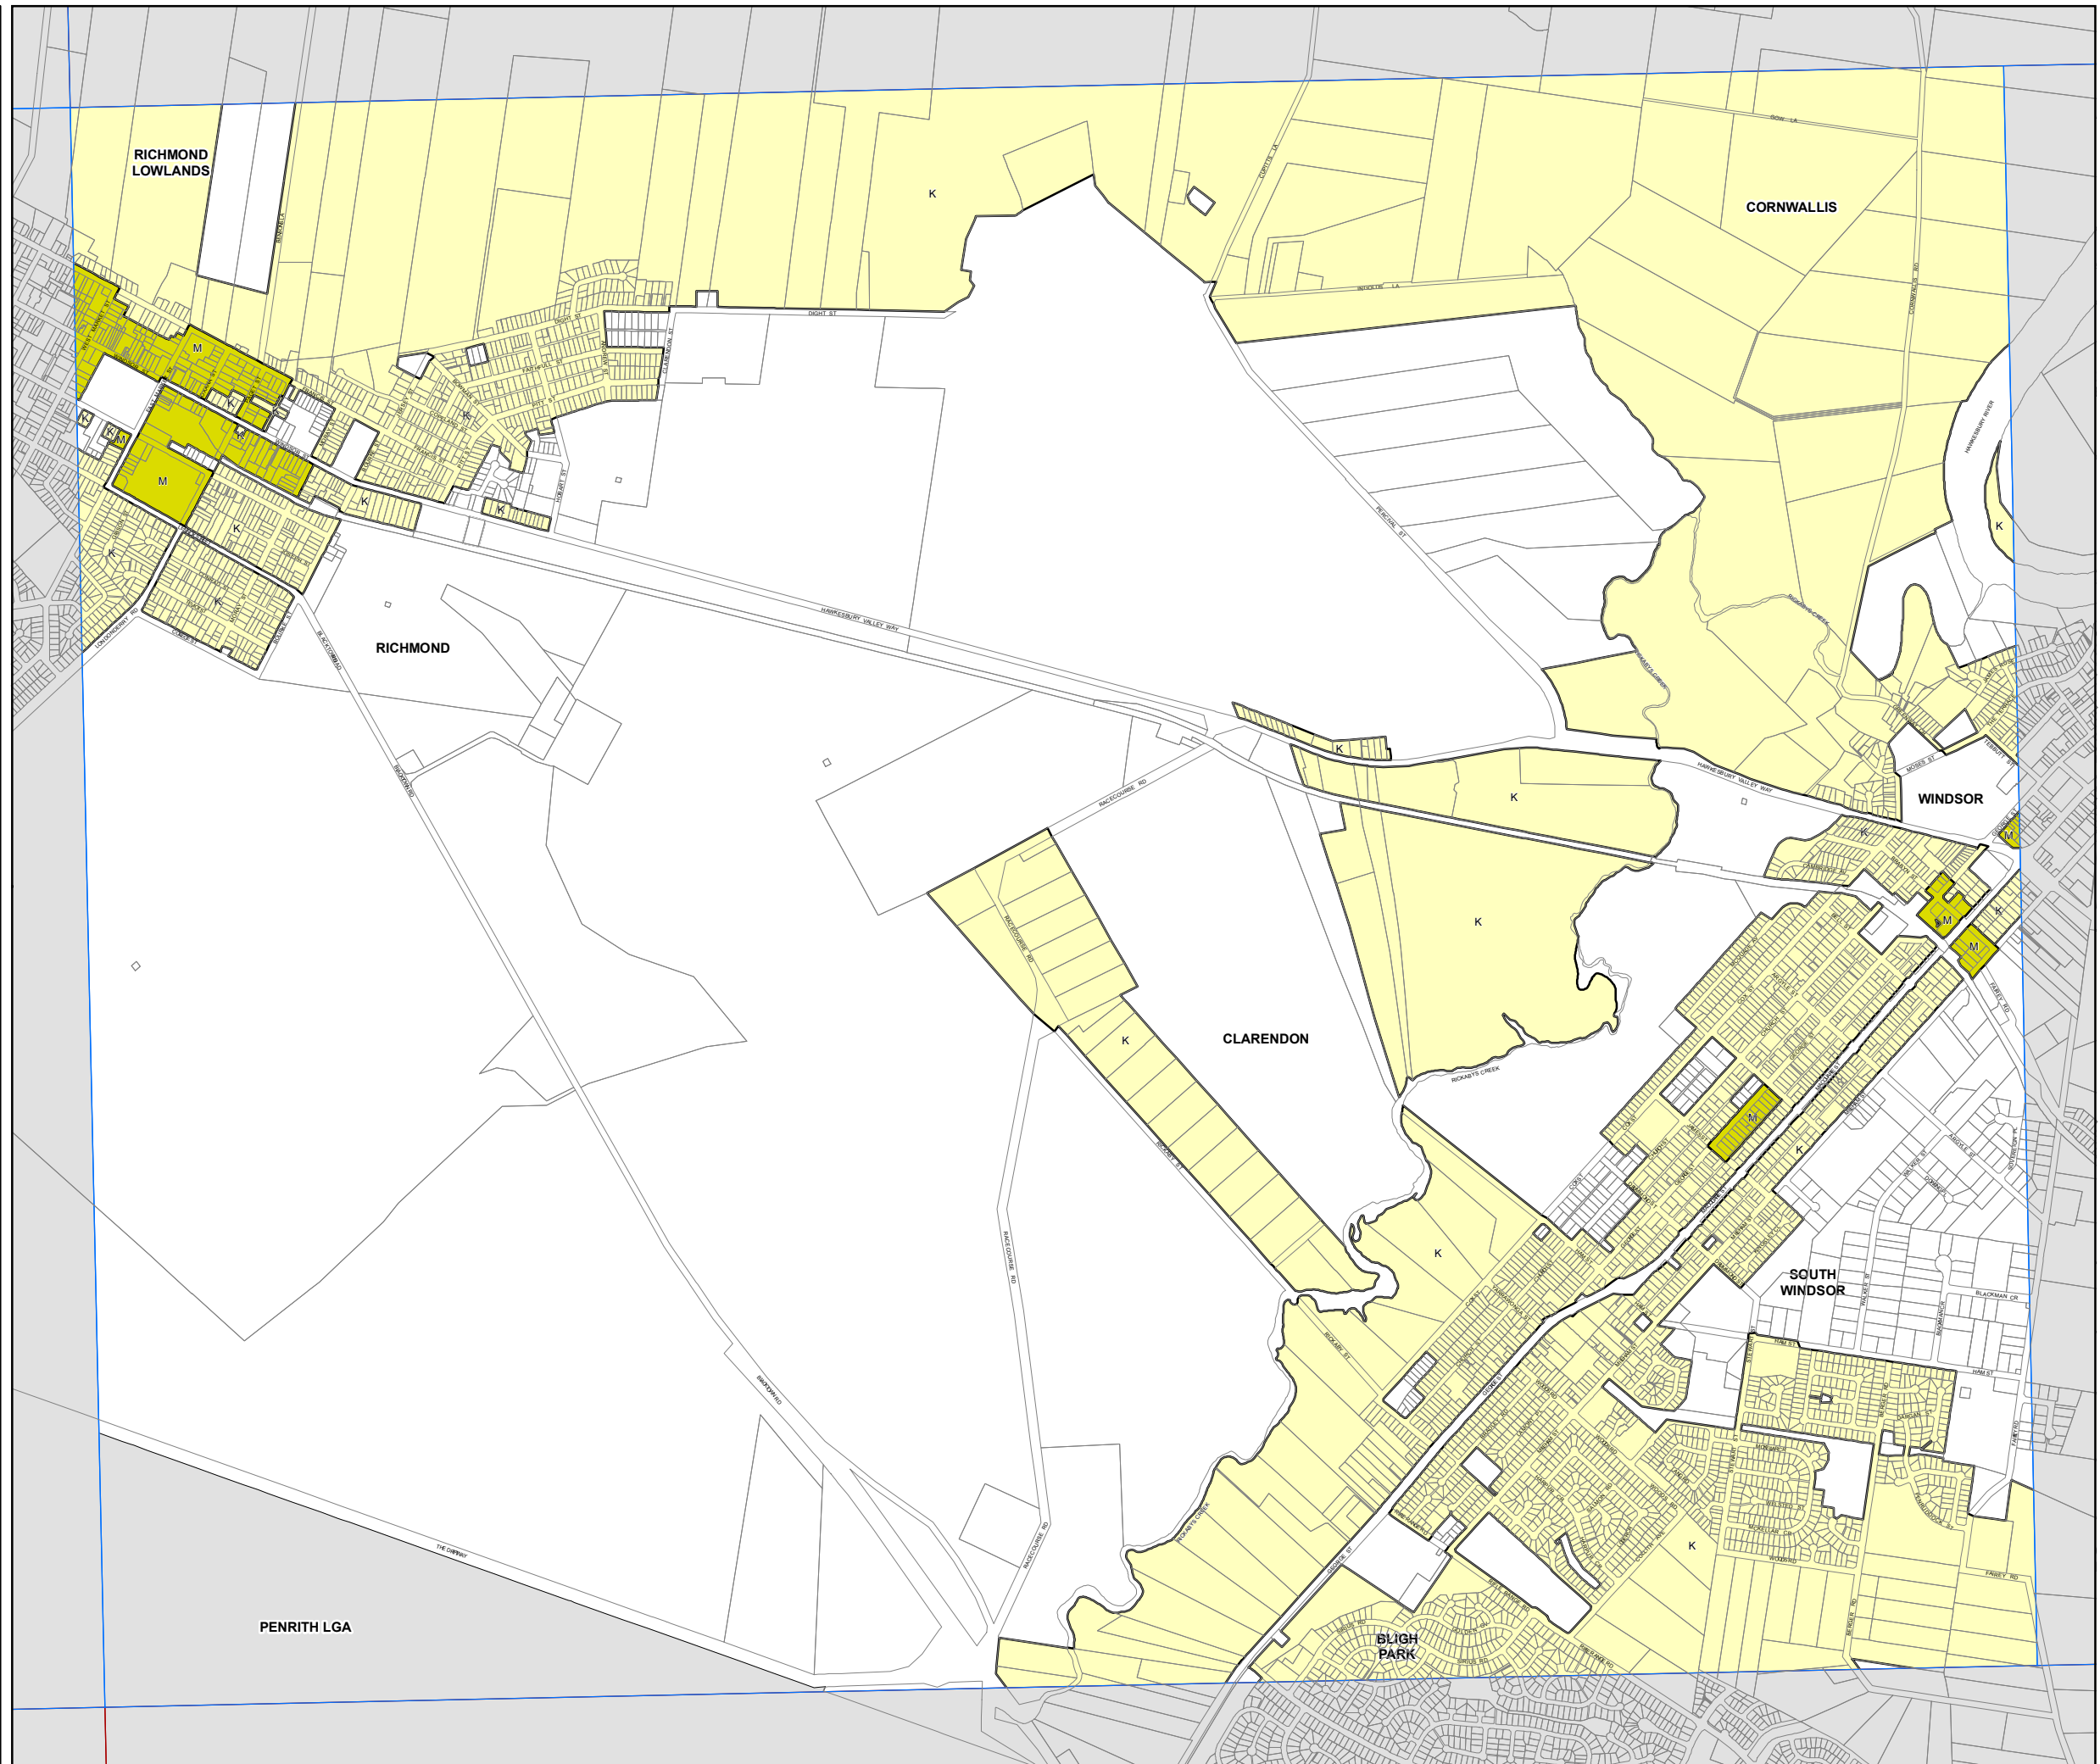

Height of Buildings Map -
Sheet HOB_008DA

Maximum Building Height (m)

- K 10
- M 12

Cadastre

Cadastre 20/02/2017 © Land & Property Information (LPI)

0 175 350 525 700 Metres

Scale: 1:20,000 @ A3

Projection: GDA 1994
MGA Zone 56

Map Identification Number: 3800_COM_HOB_008DA_020_20170220