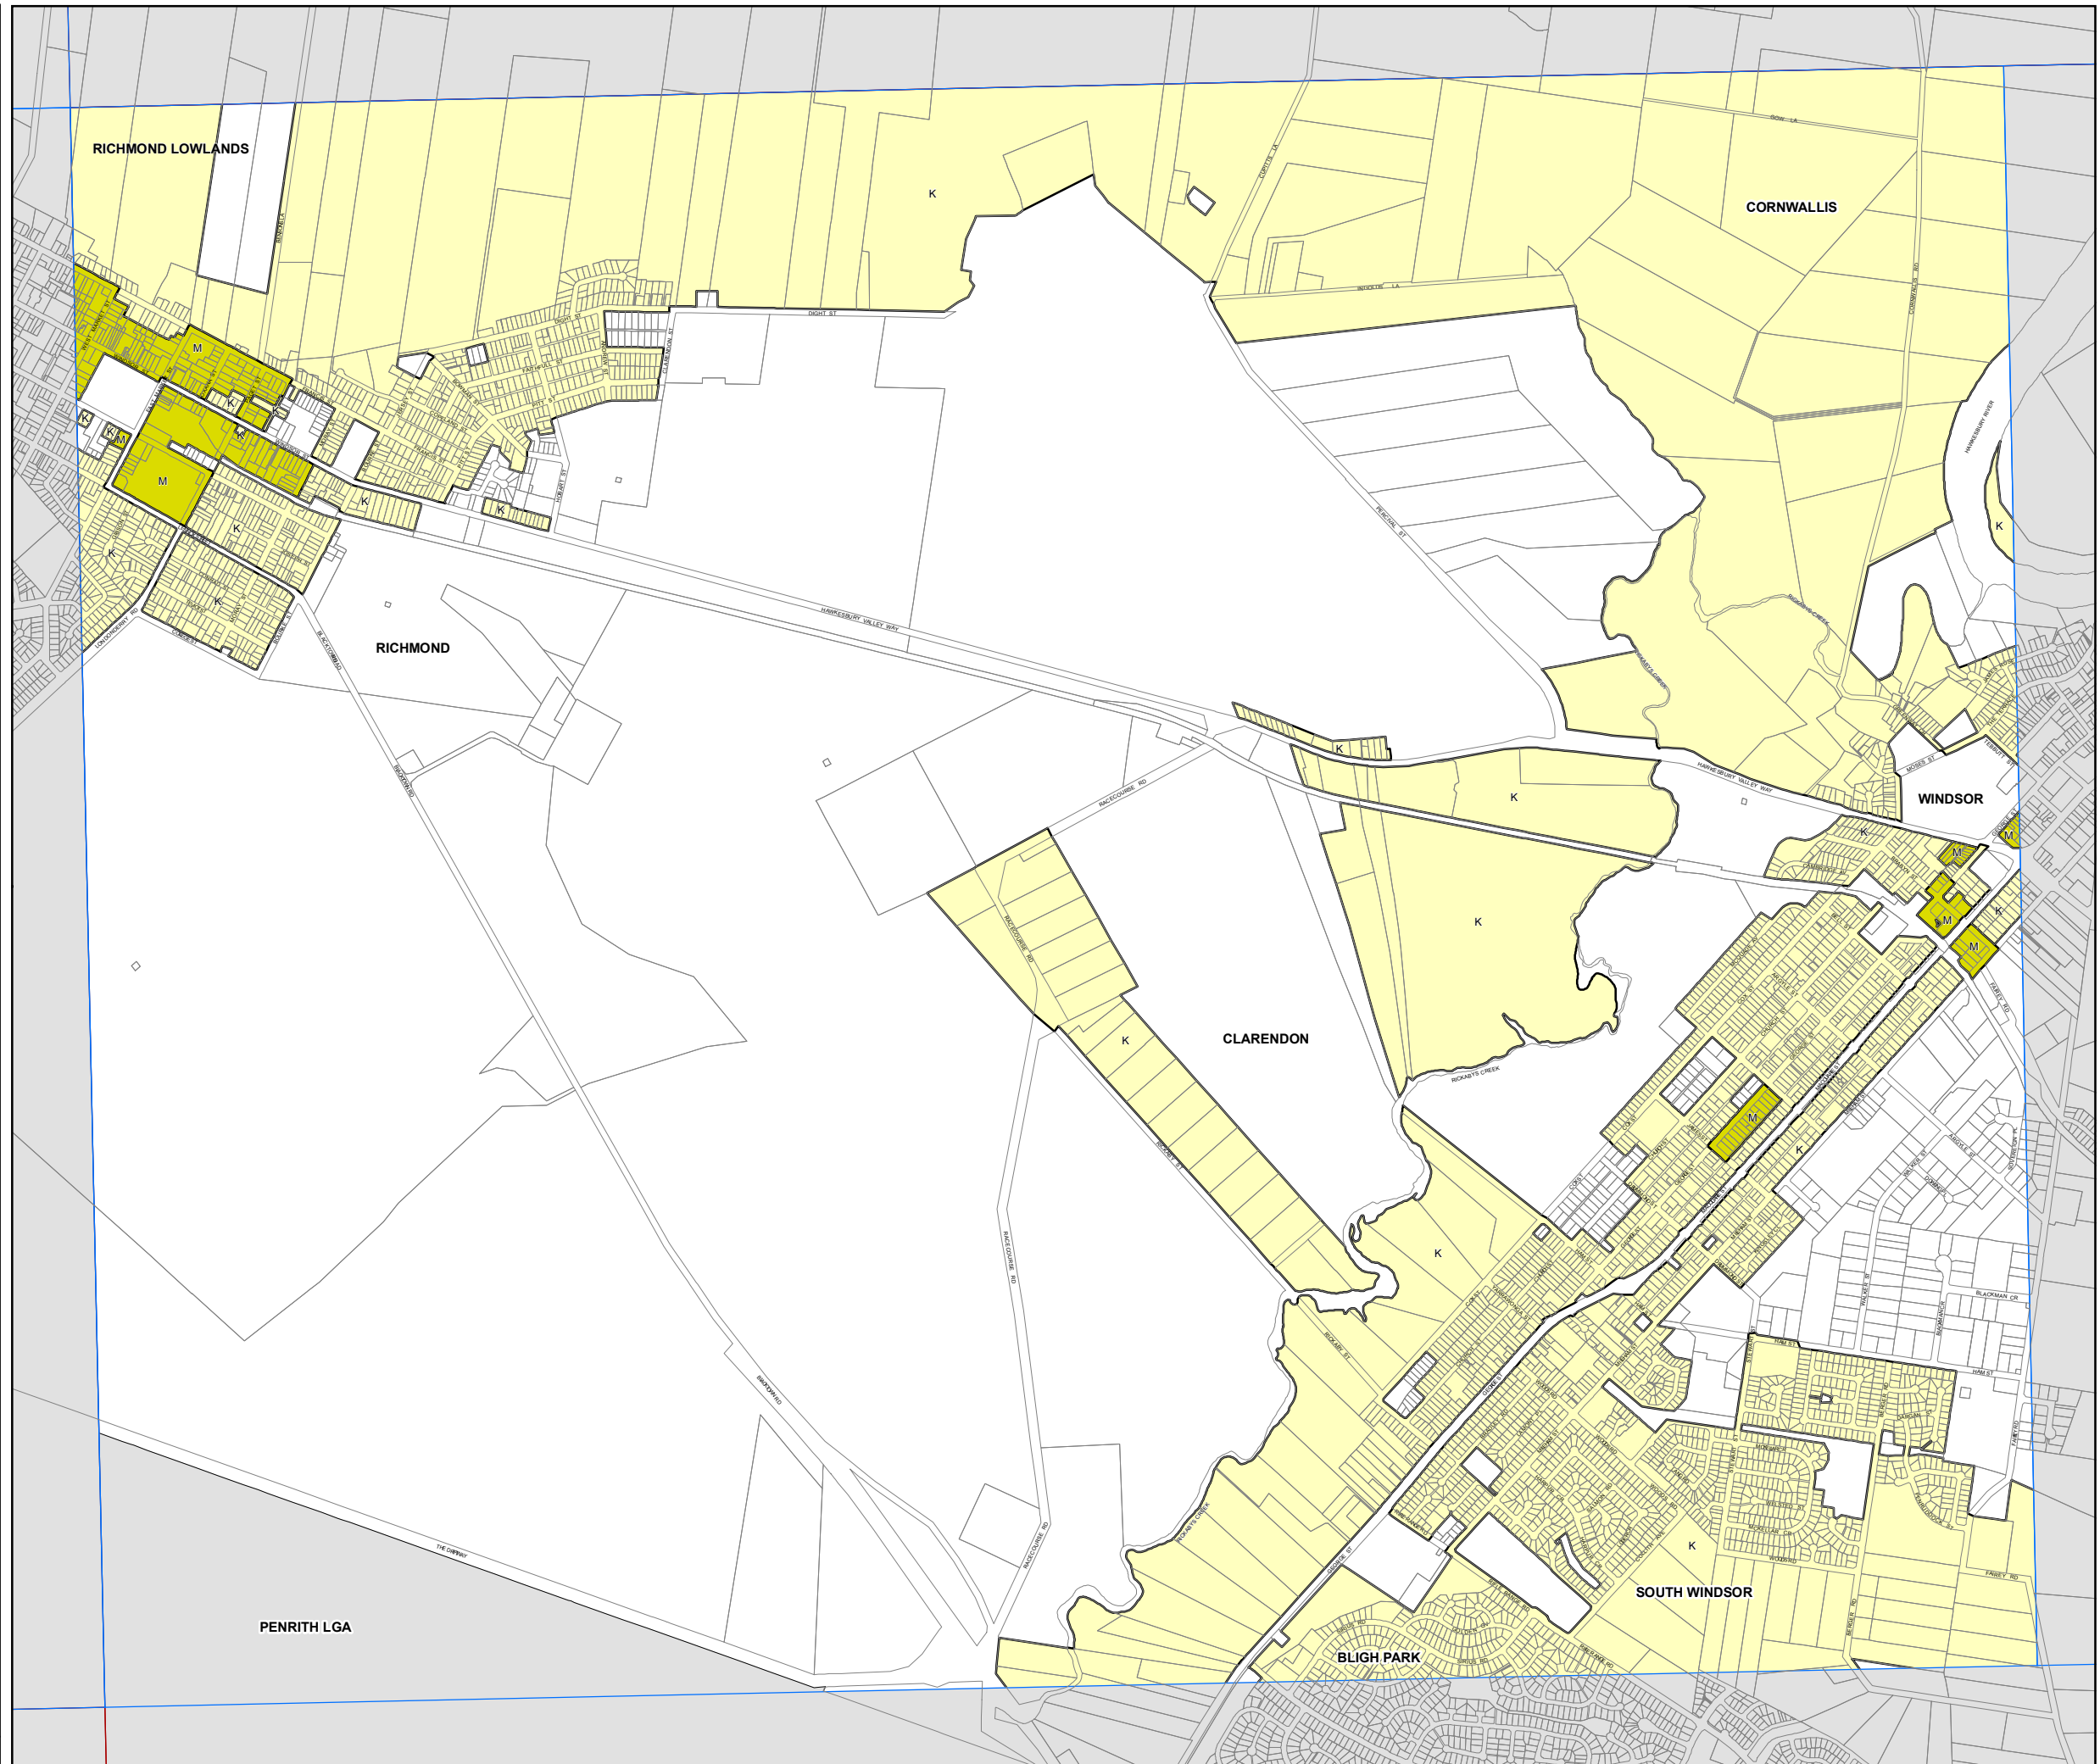

Height of Buildings Map
- Sheet HOB_008DA

Maximum Building Height (m)

- K 10
- M 12

Cadastre

- Cadastre 20/8/2019 © Spatial Services

0 175 350 525 700 Metres

Scale: 1:20,000 @ A3

Projection: GDA 1994
MGA Zone 56

Map Identification Number: 3800_COM_HOB_008DA_020_20190820