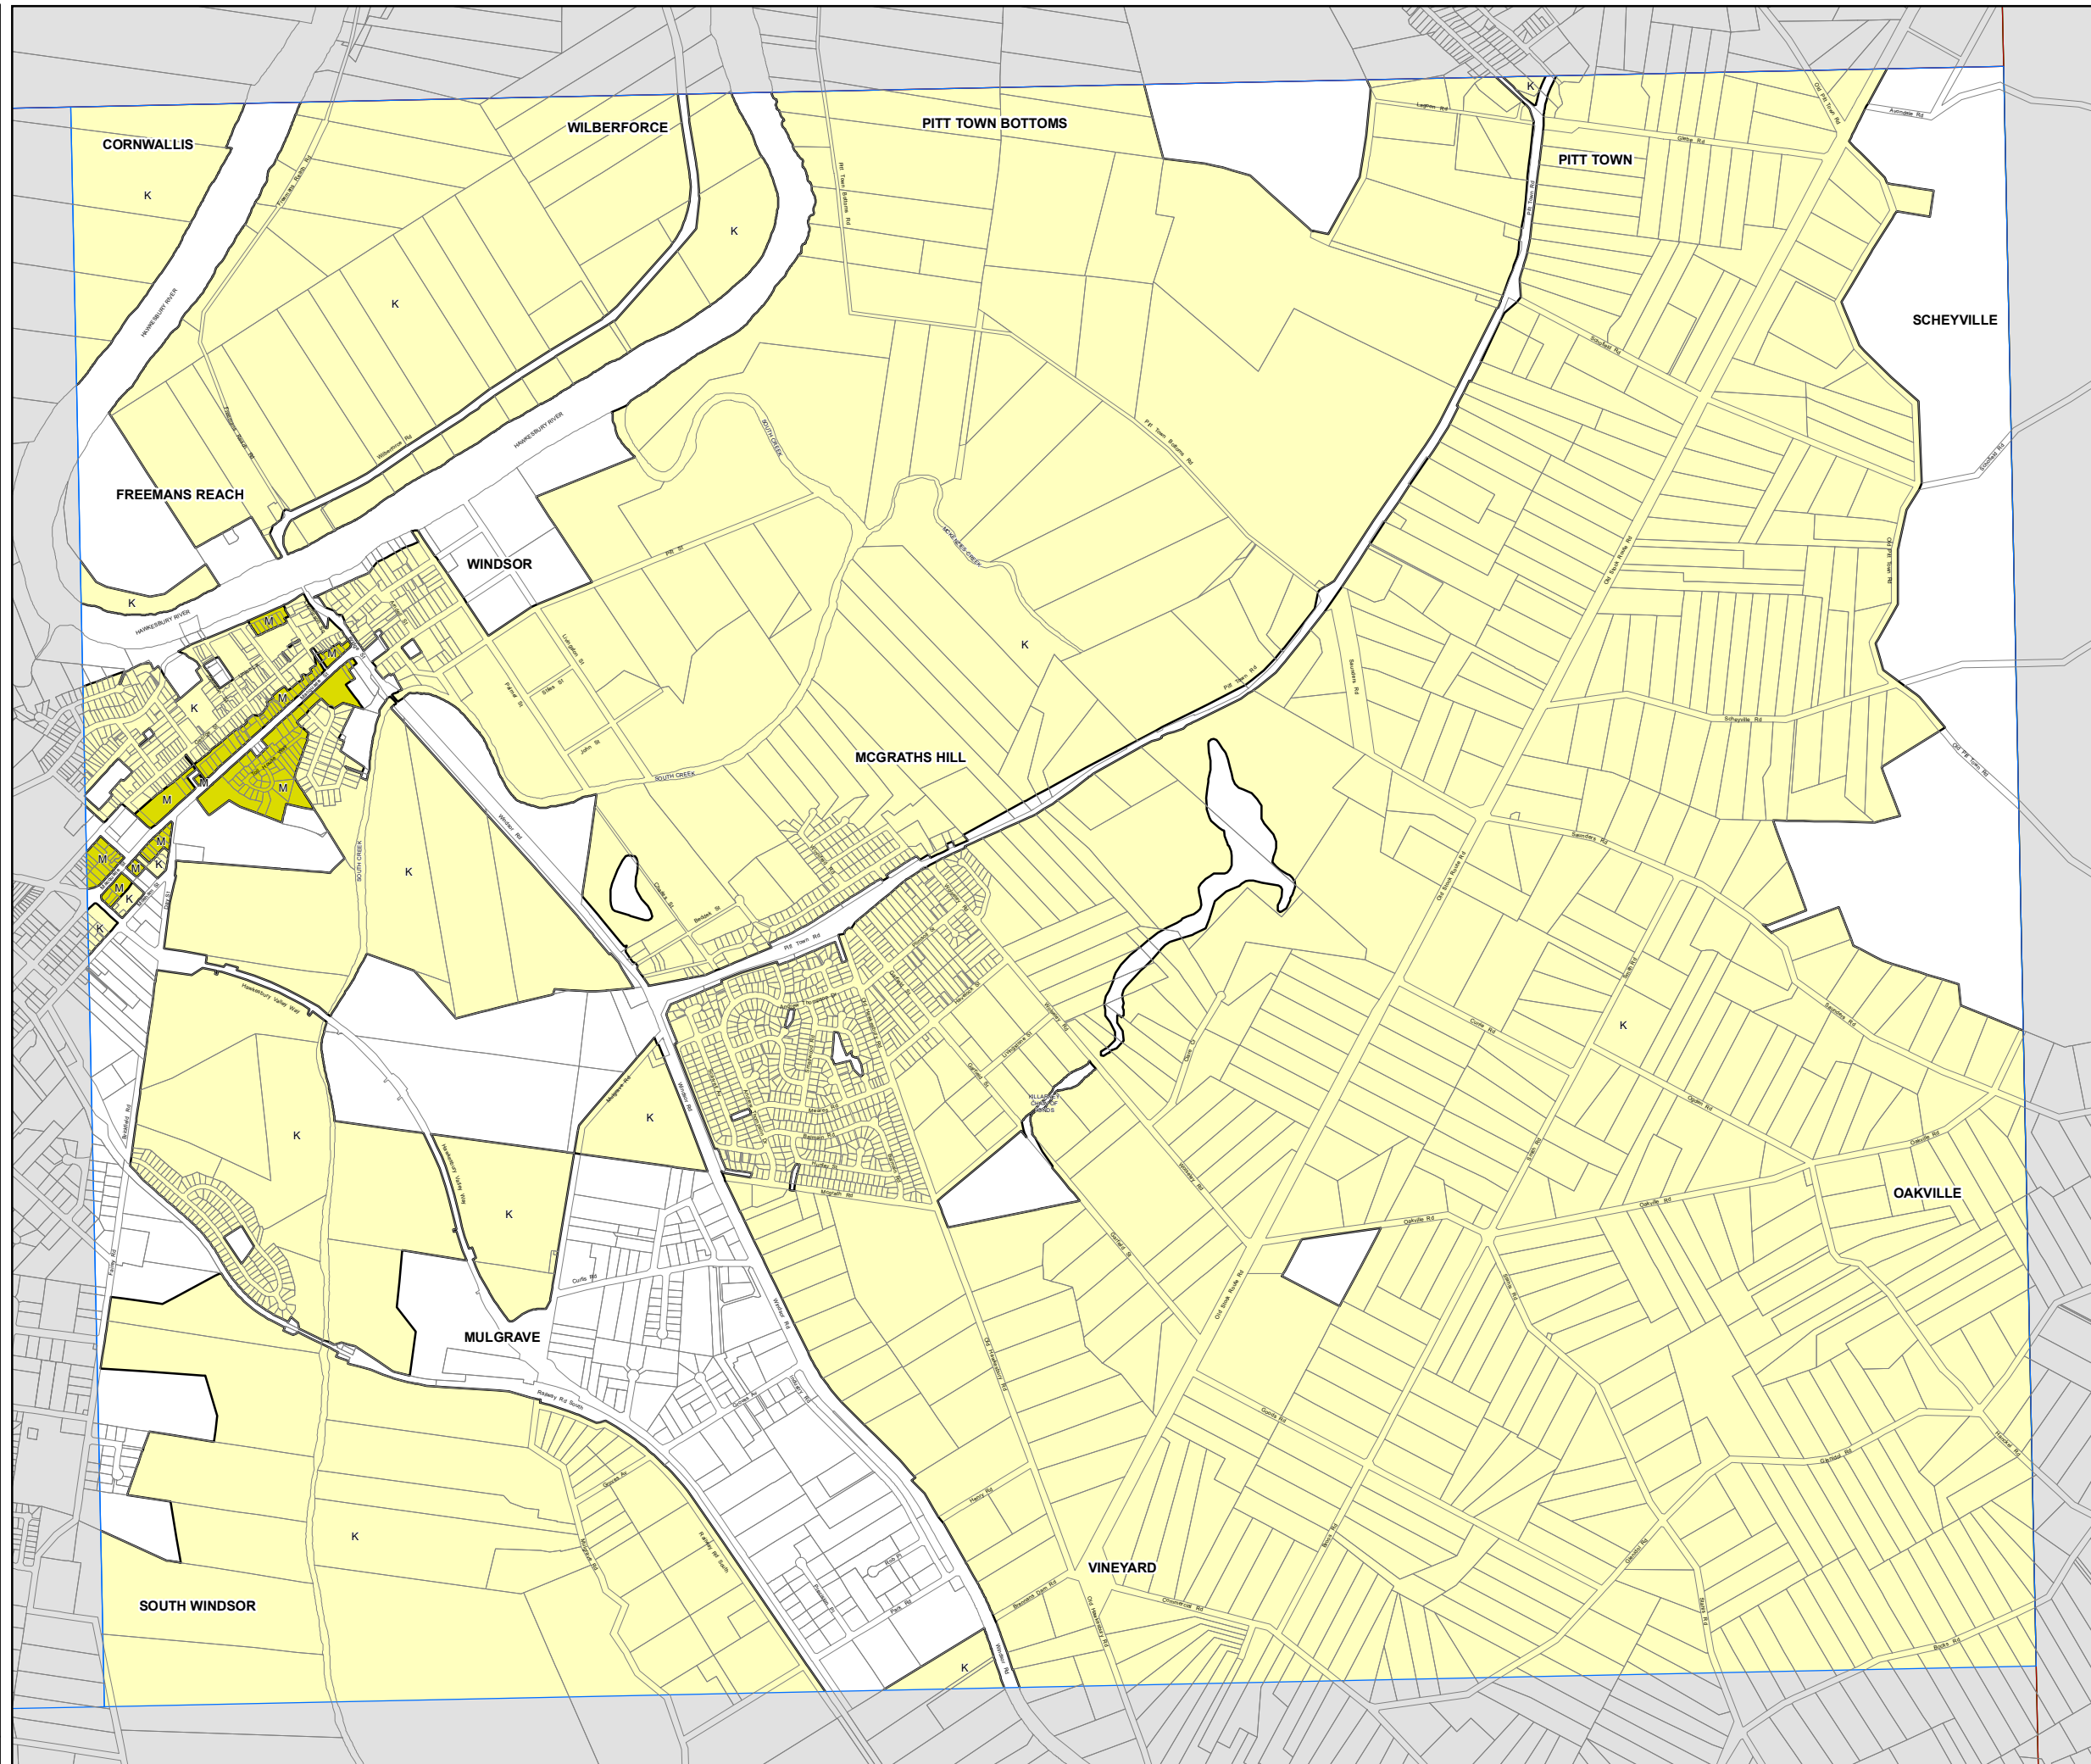

Height of Buildings Map
- Sheet HOB_008DB

Maximum Building Height (m)

- K 10
- M 12

Cadastre

- Cadastre 18/06/2021 © Department of Finance, Services and Innovation - Spatial Services
- SRGC SEPP (Sydney Regional Growth Centres) 2006

0 175 350 525 700 Metres

Scale: 1:20,000 @ A3

Projection: GDA 1994
MGA Zone 56

Map Identification Number: 3800_COM_HOB_008DB_020_20210618