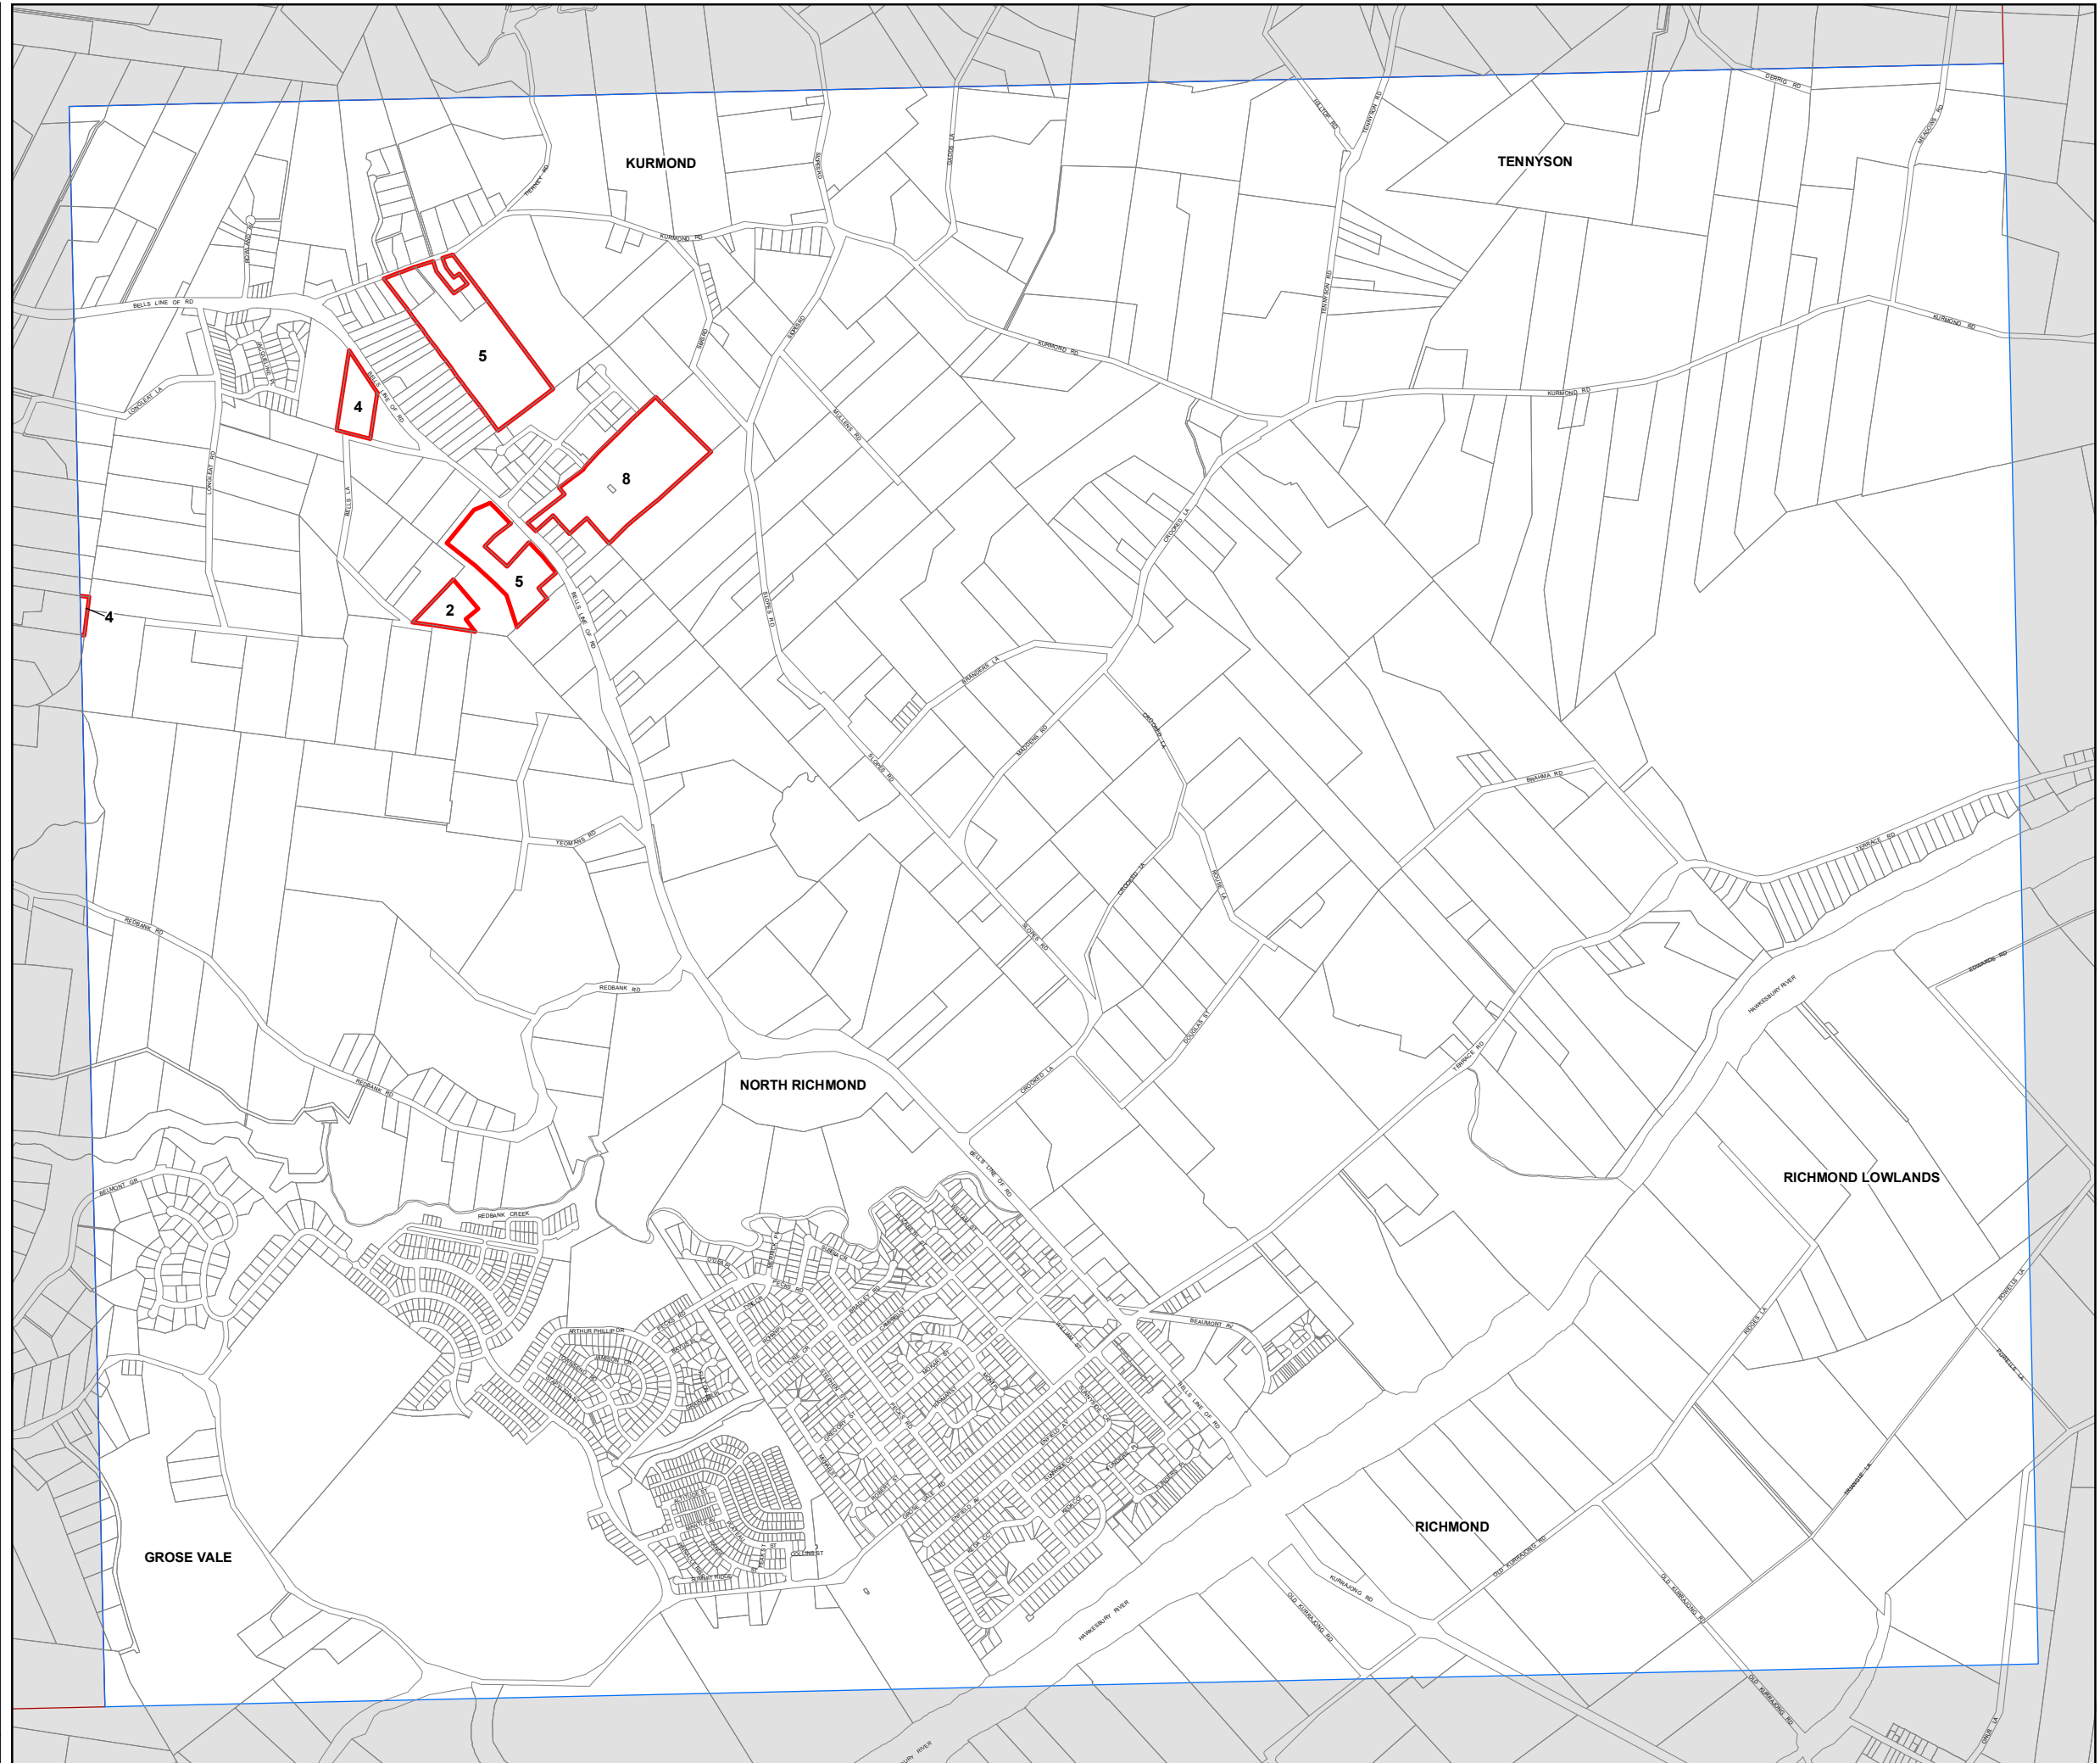

**Restricted Lot Yield Map
- Sheet RLY_008AA**

Restricted Lot Yield (Maximum lots)

#

Cadastre

Cadastre 17/12/2021 © Spatial Services

N

0 175 350 525 700 Metres

Scale: 1:20,000 @ A3

Projection: GDA 1994
MGA Zone 56

Map Identification Number: 3800_COM_RLY_008AA_020_20211213