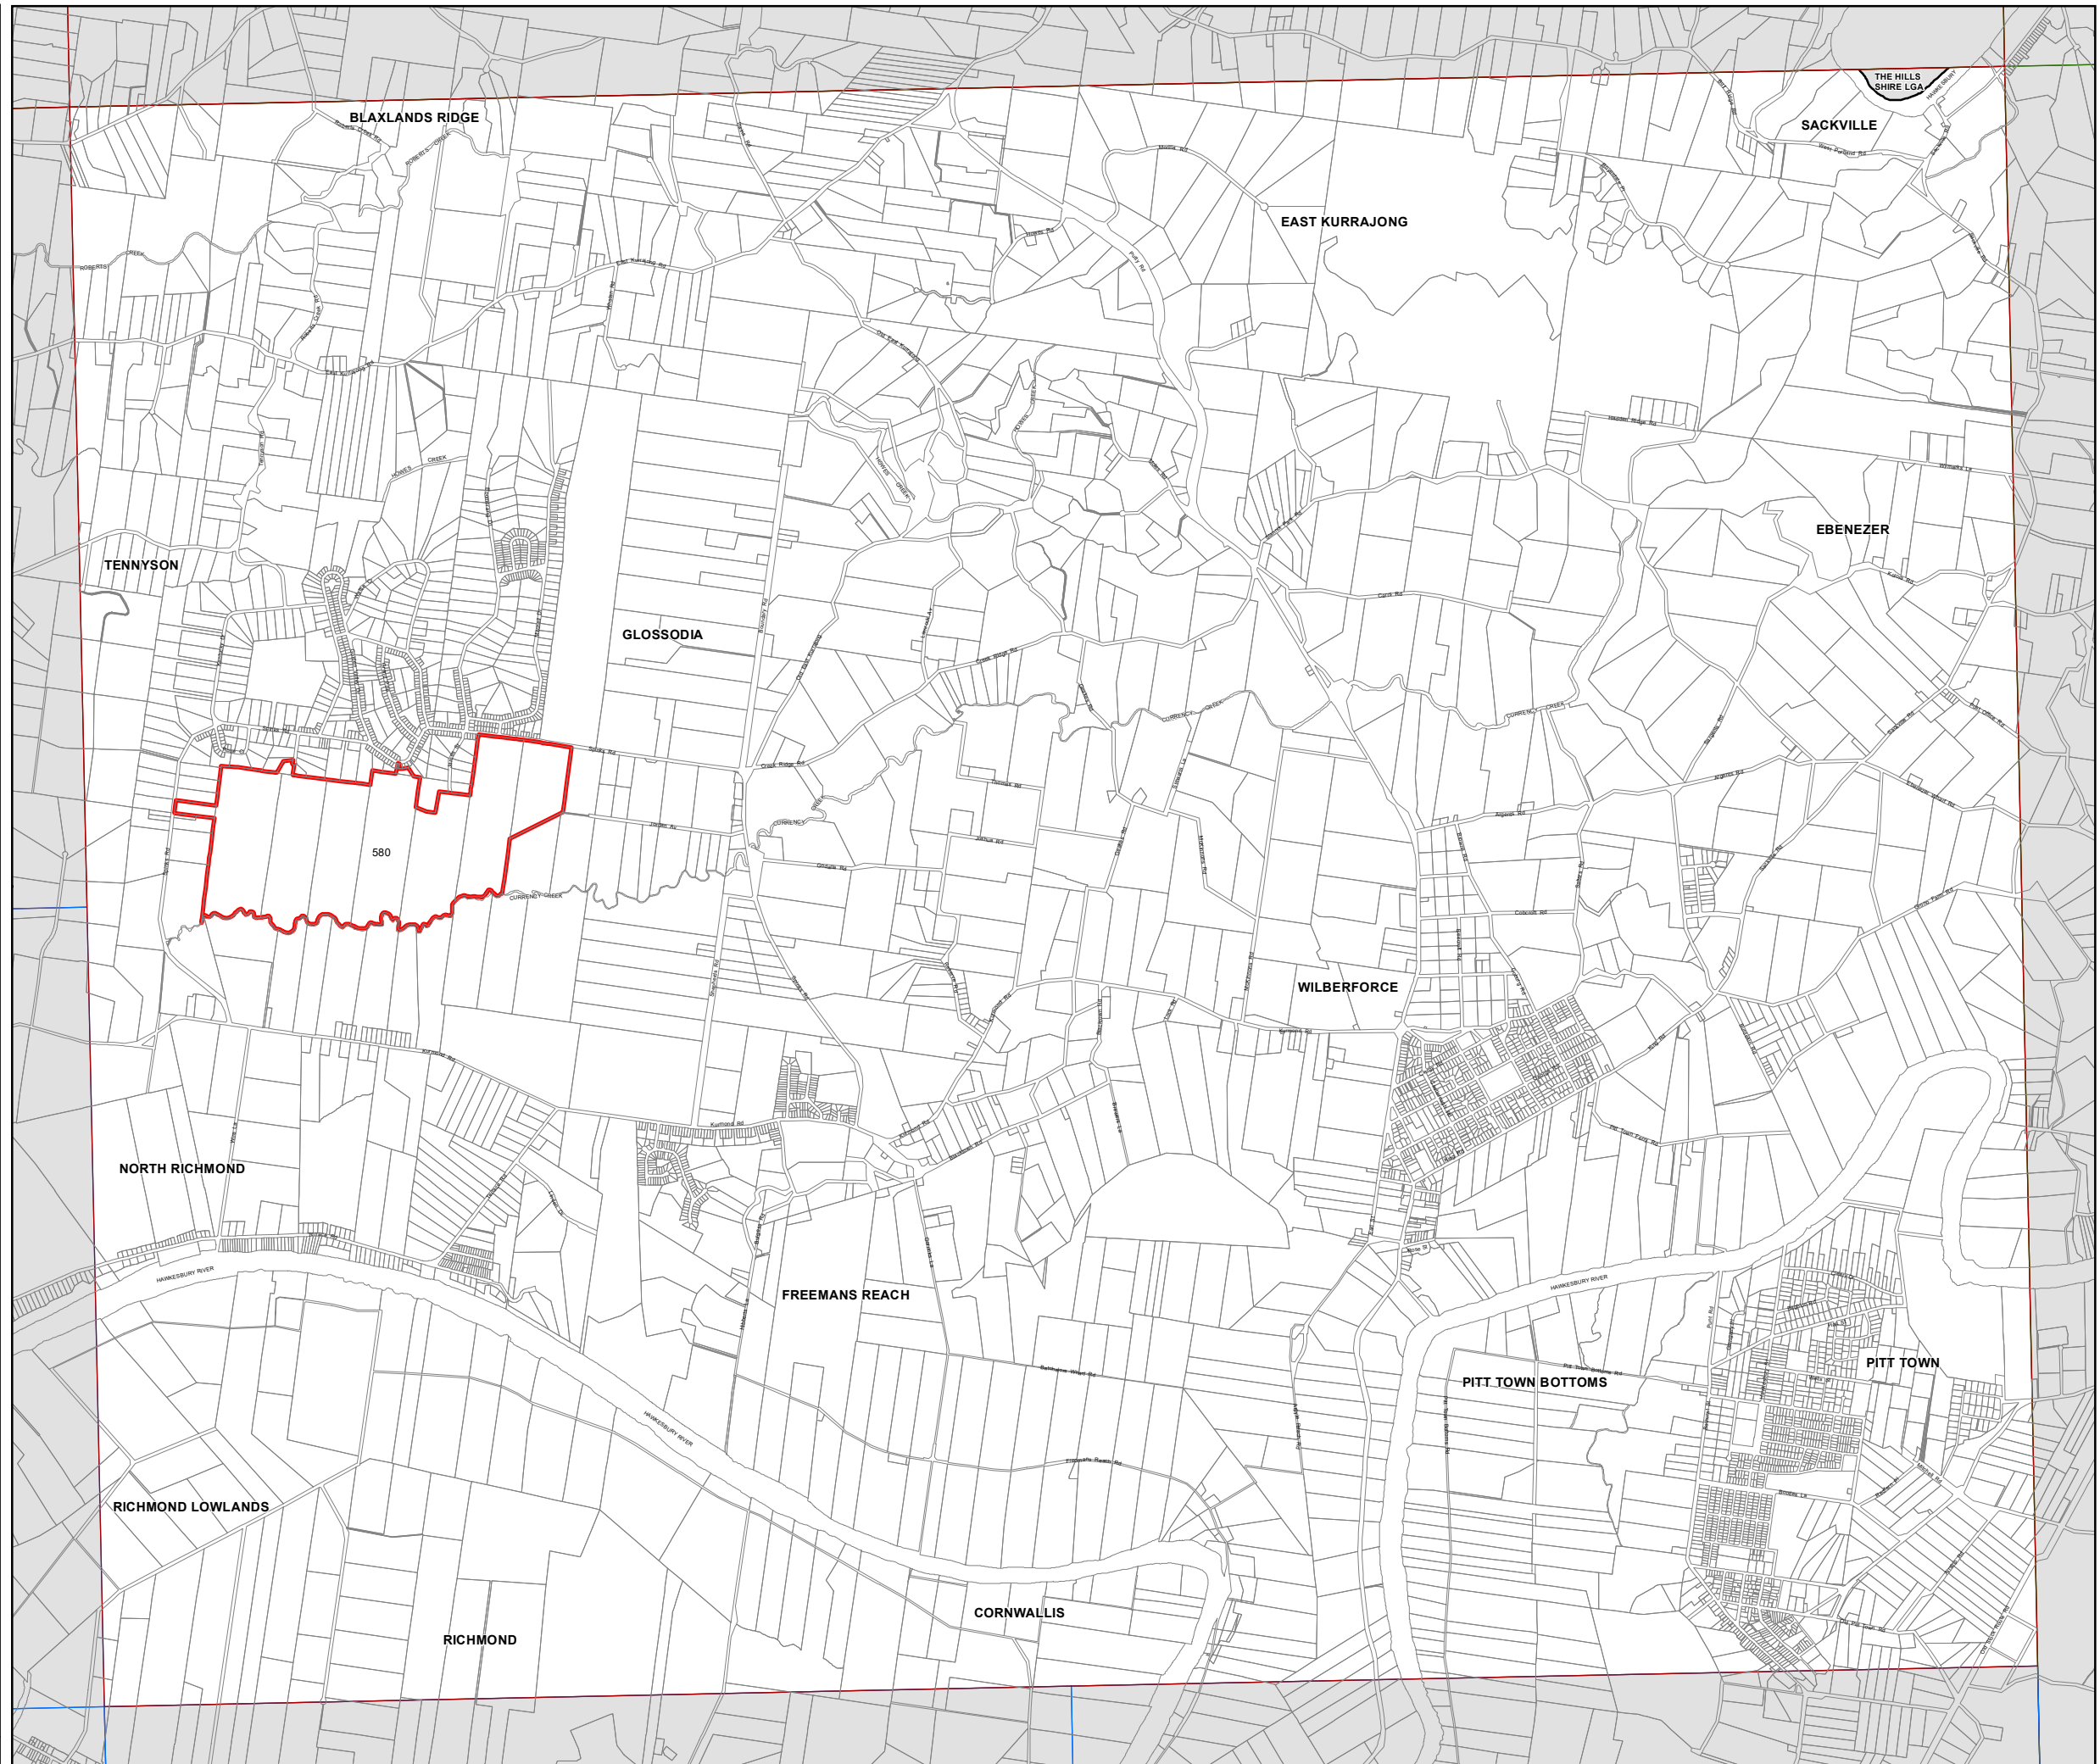

**Restricted Lot Yield Map  
- Sheet RLY\_008C**

**Restricted Lot Yield (Maximum lots)**

**580**

**SRGC** SEPP (Sydney Regional Growth Centres) 2006

**Cadastre**

Cadastre 28/09/2021 © Spatial Services

0 250 500 750 1,000 Metres

Scale: 1:40,000 @ A3

Projection: GDA 1994  
MGA Zone 56

Map Identification Number: 3800\_COM\_RLY\_008C\_040\_20210928