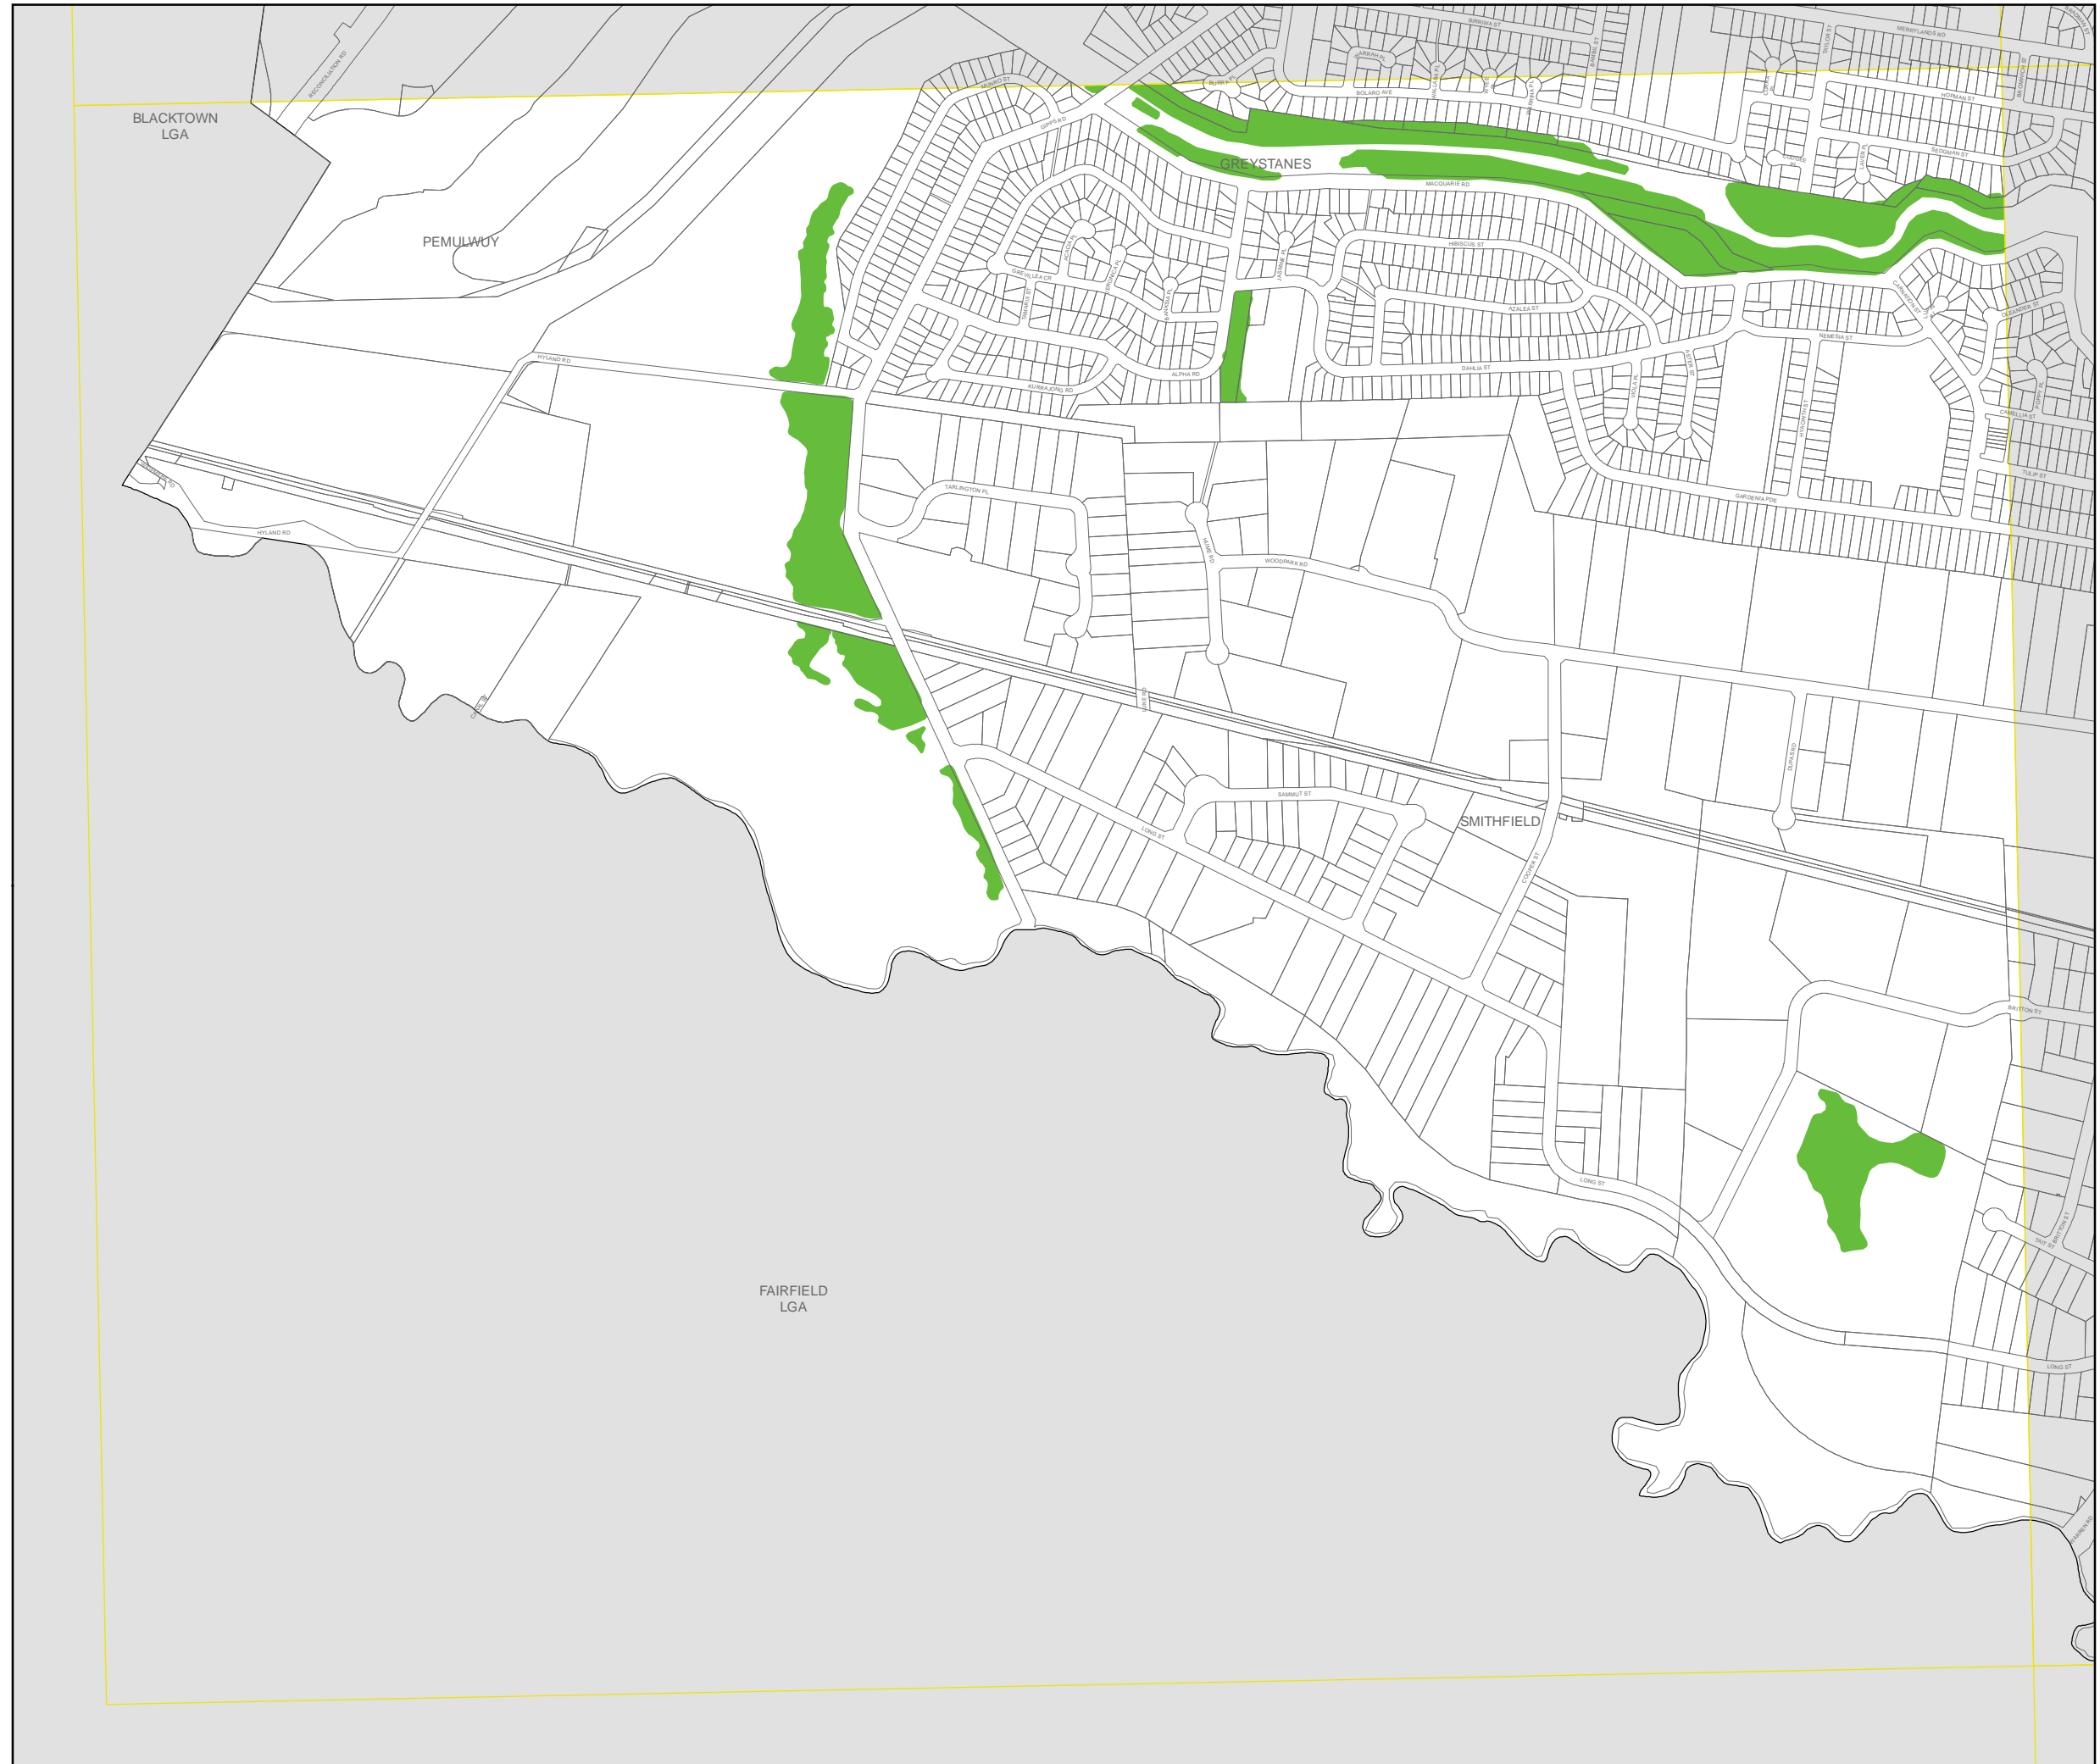

Holroyd Local Environmental Plan 2013

Biodiversity Map - Sheet BIO_003

Biodiversity

 Remnant Native Vegetation

Cadastre

 Cadastre 24/11/2012 © Land and Property Information (LPI)

0 200 400 Metres

Scale: 1:10,000 @ A3

Projection: GDA 1994
MGA Zone 56