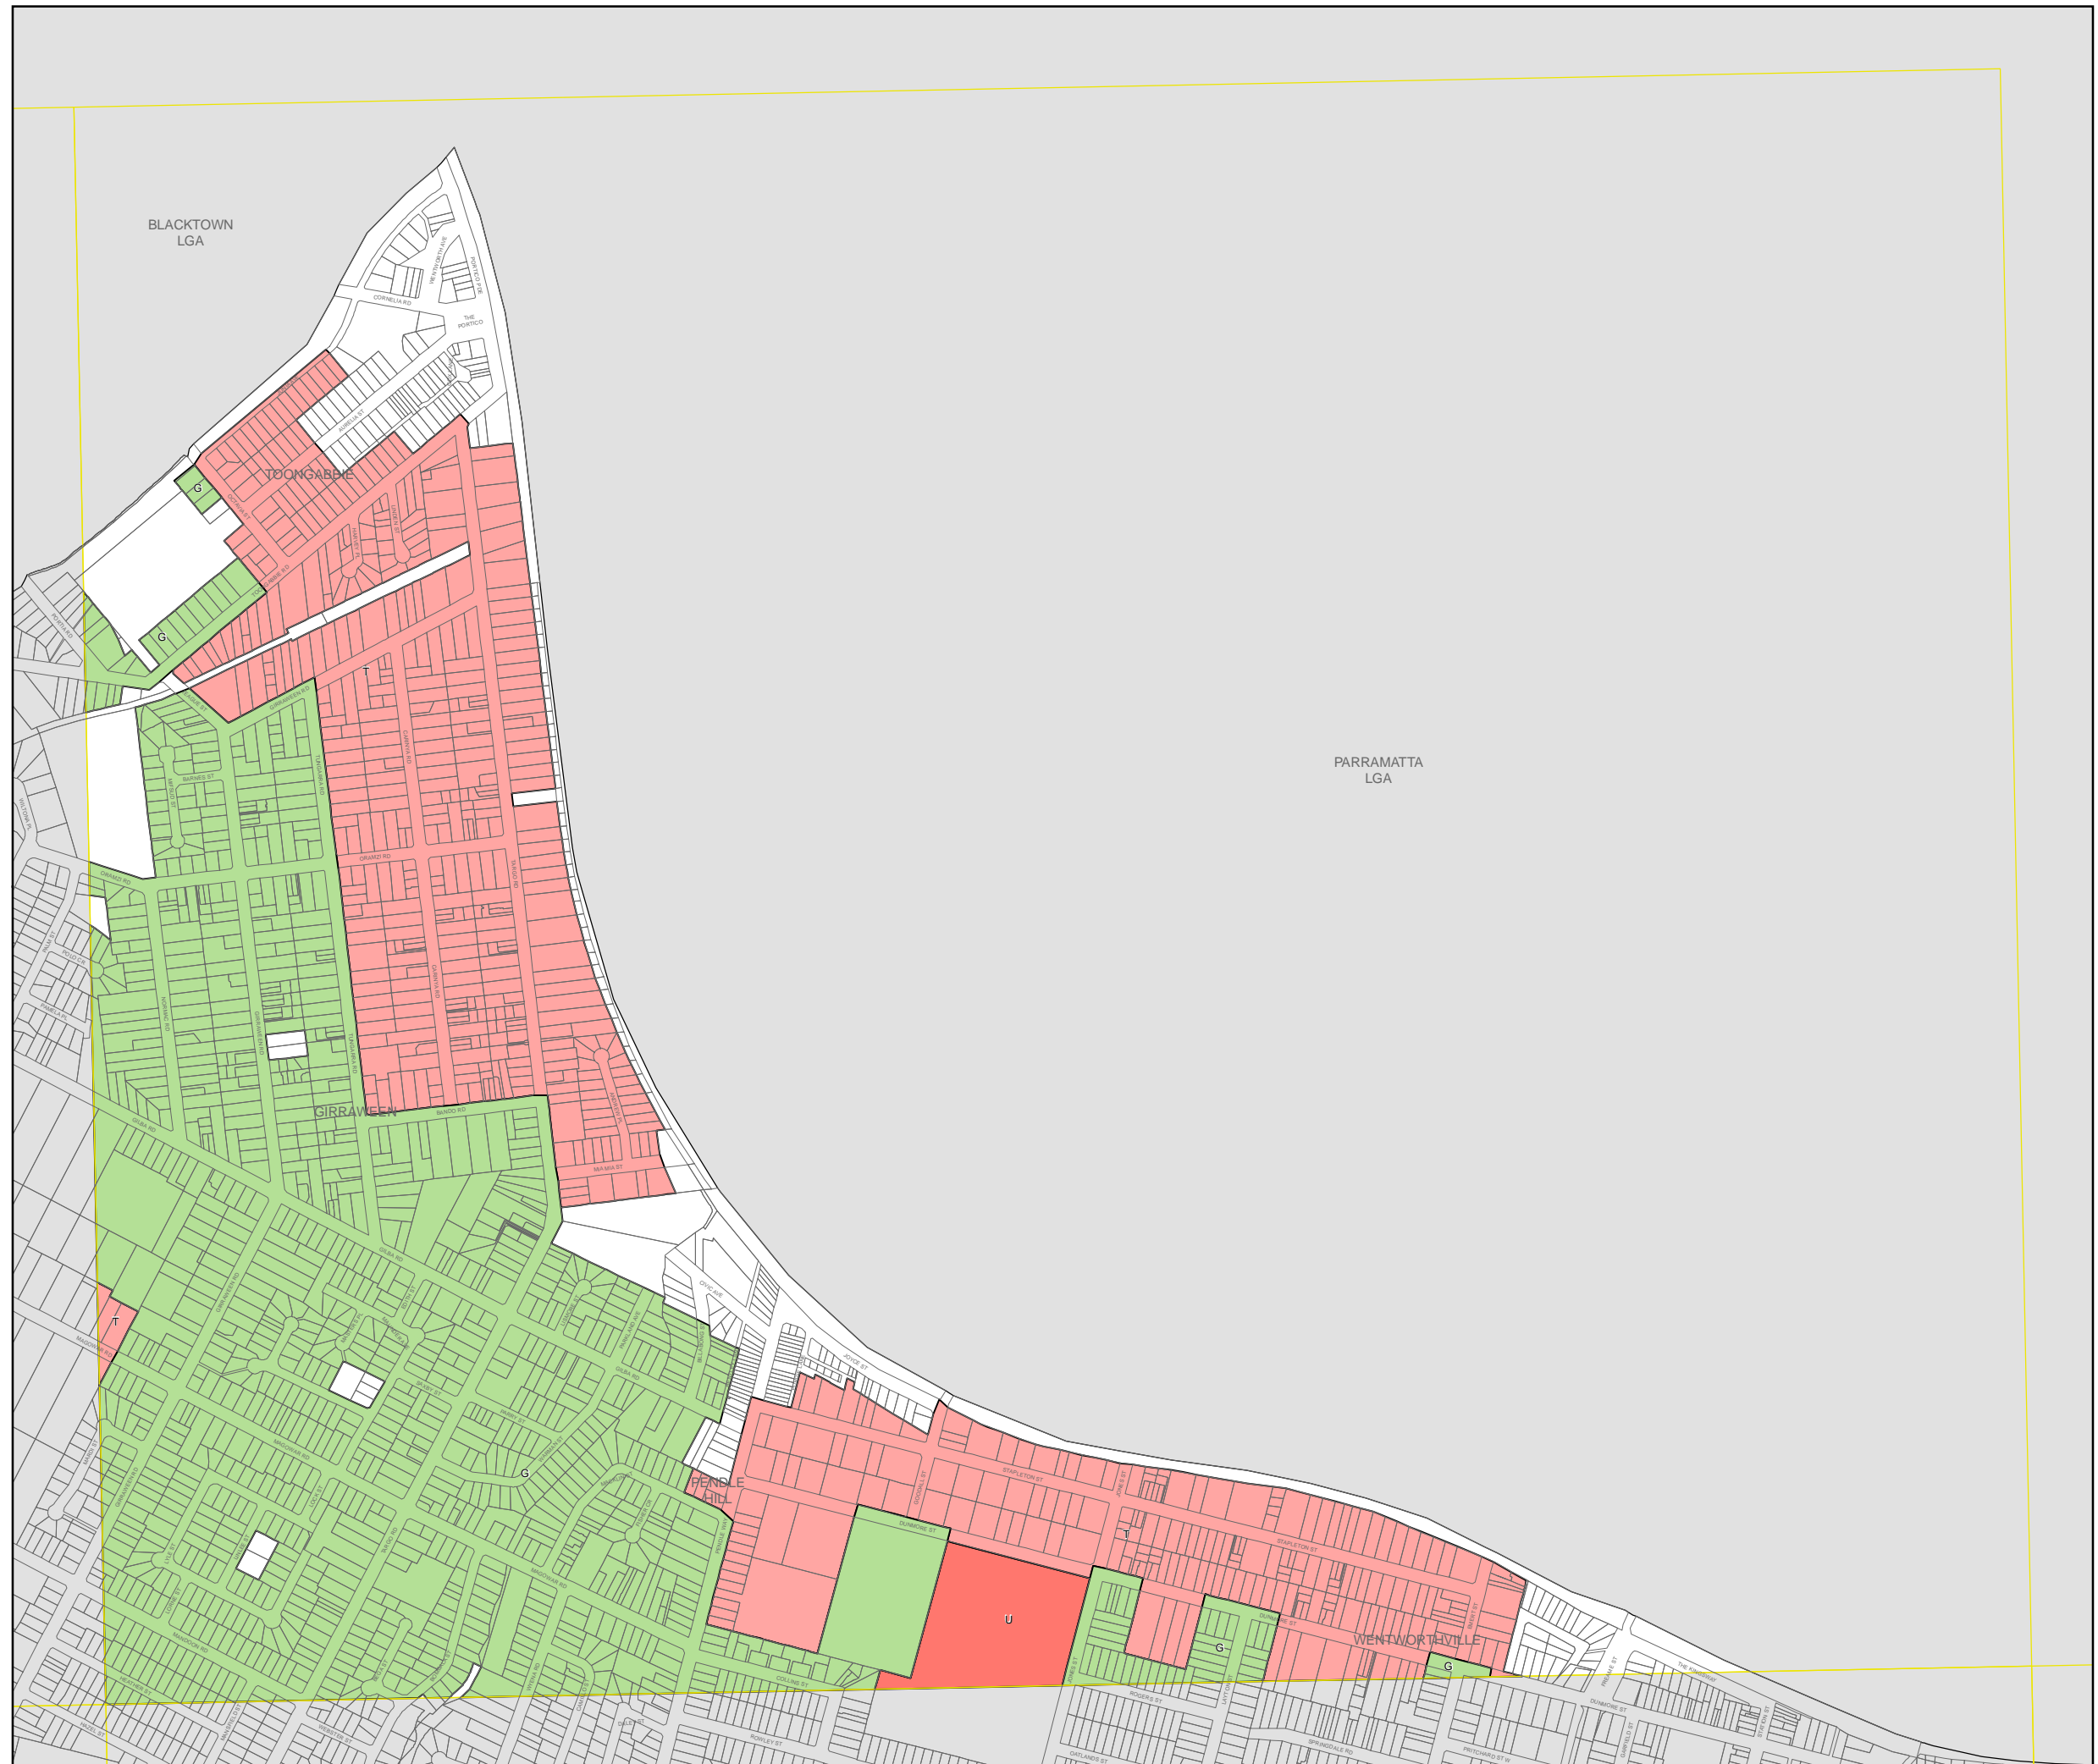

Holroyd Local Environmental Plan 2013

Lot Size Map - Sheet LSZ_004

Minimum Lot Size (sq m)

- D 300
- G 450
- T 900
- U 1200

Cadastre

Cadastre 24/11/2012 © Land and Property Information (LPI)

0 200 400 Metres

Scale: 1:10,000 @ A3

Projection: GDA 1994
MGA Zone 56