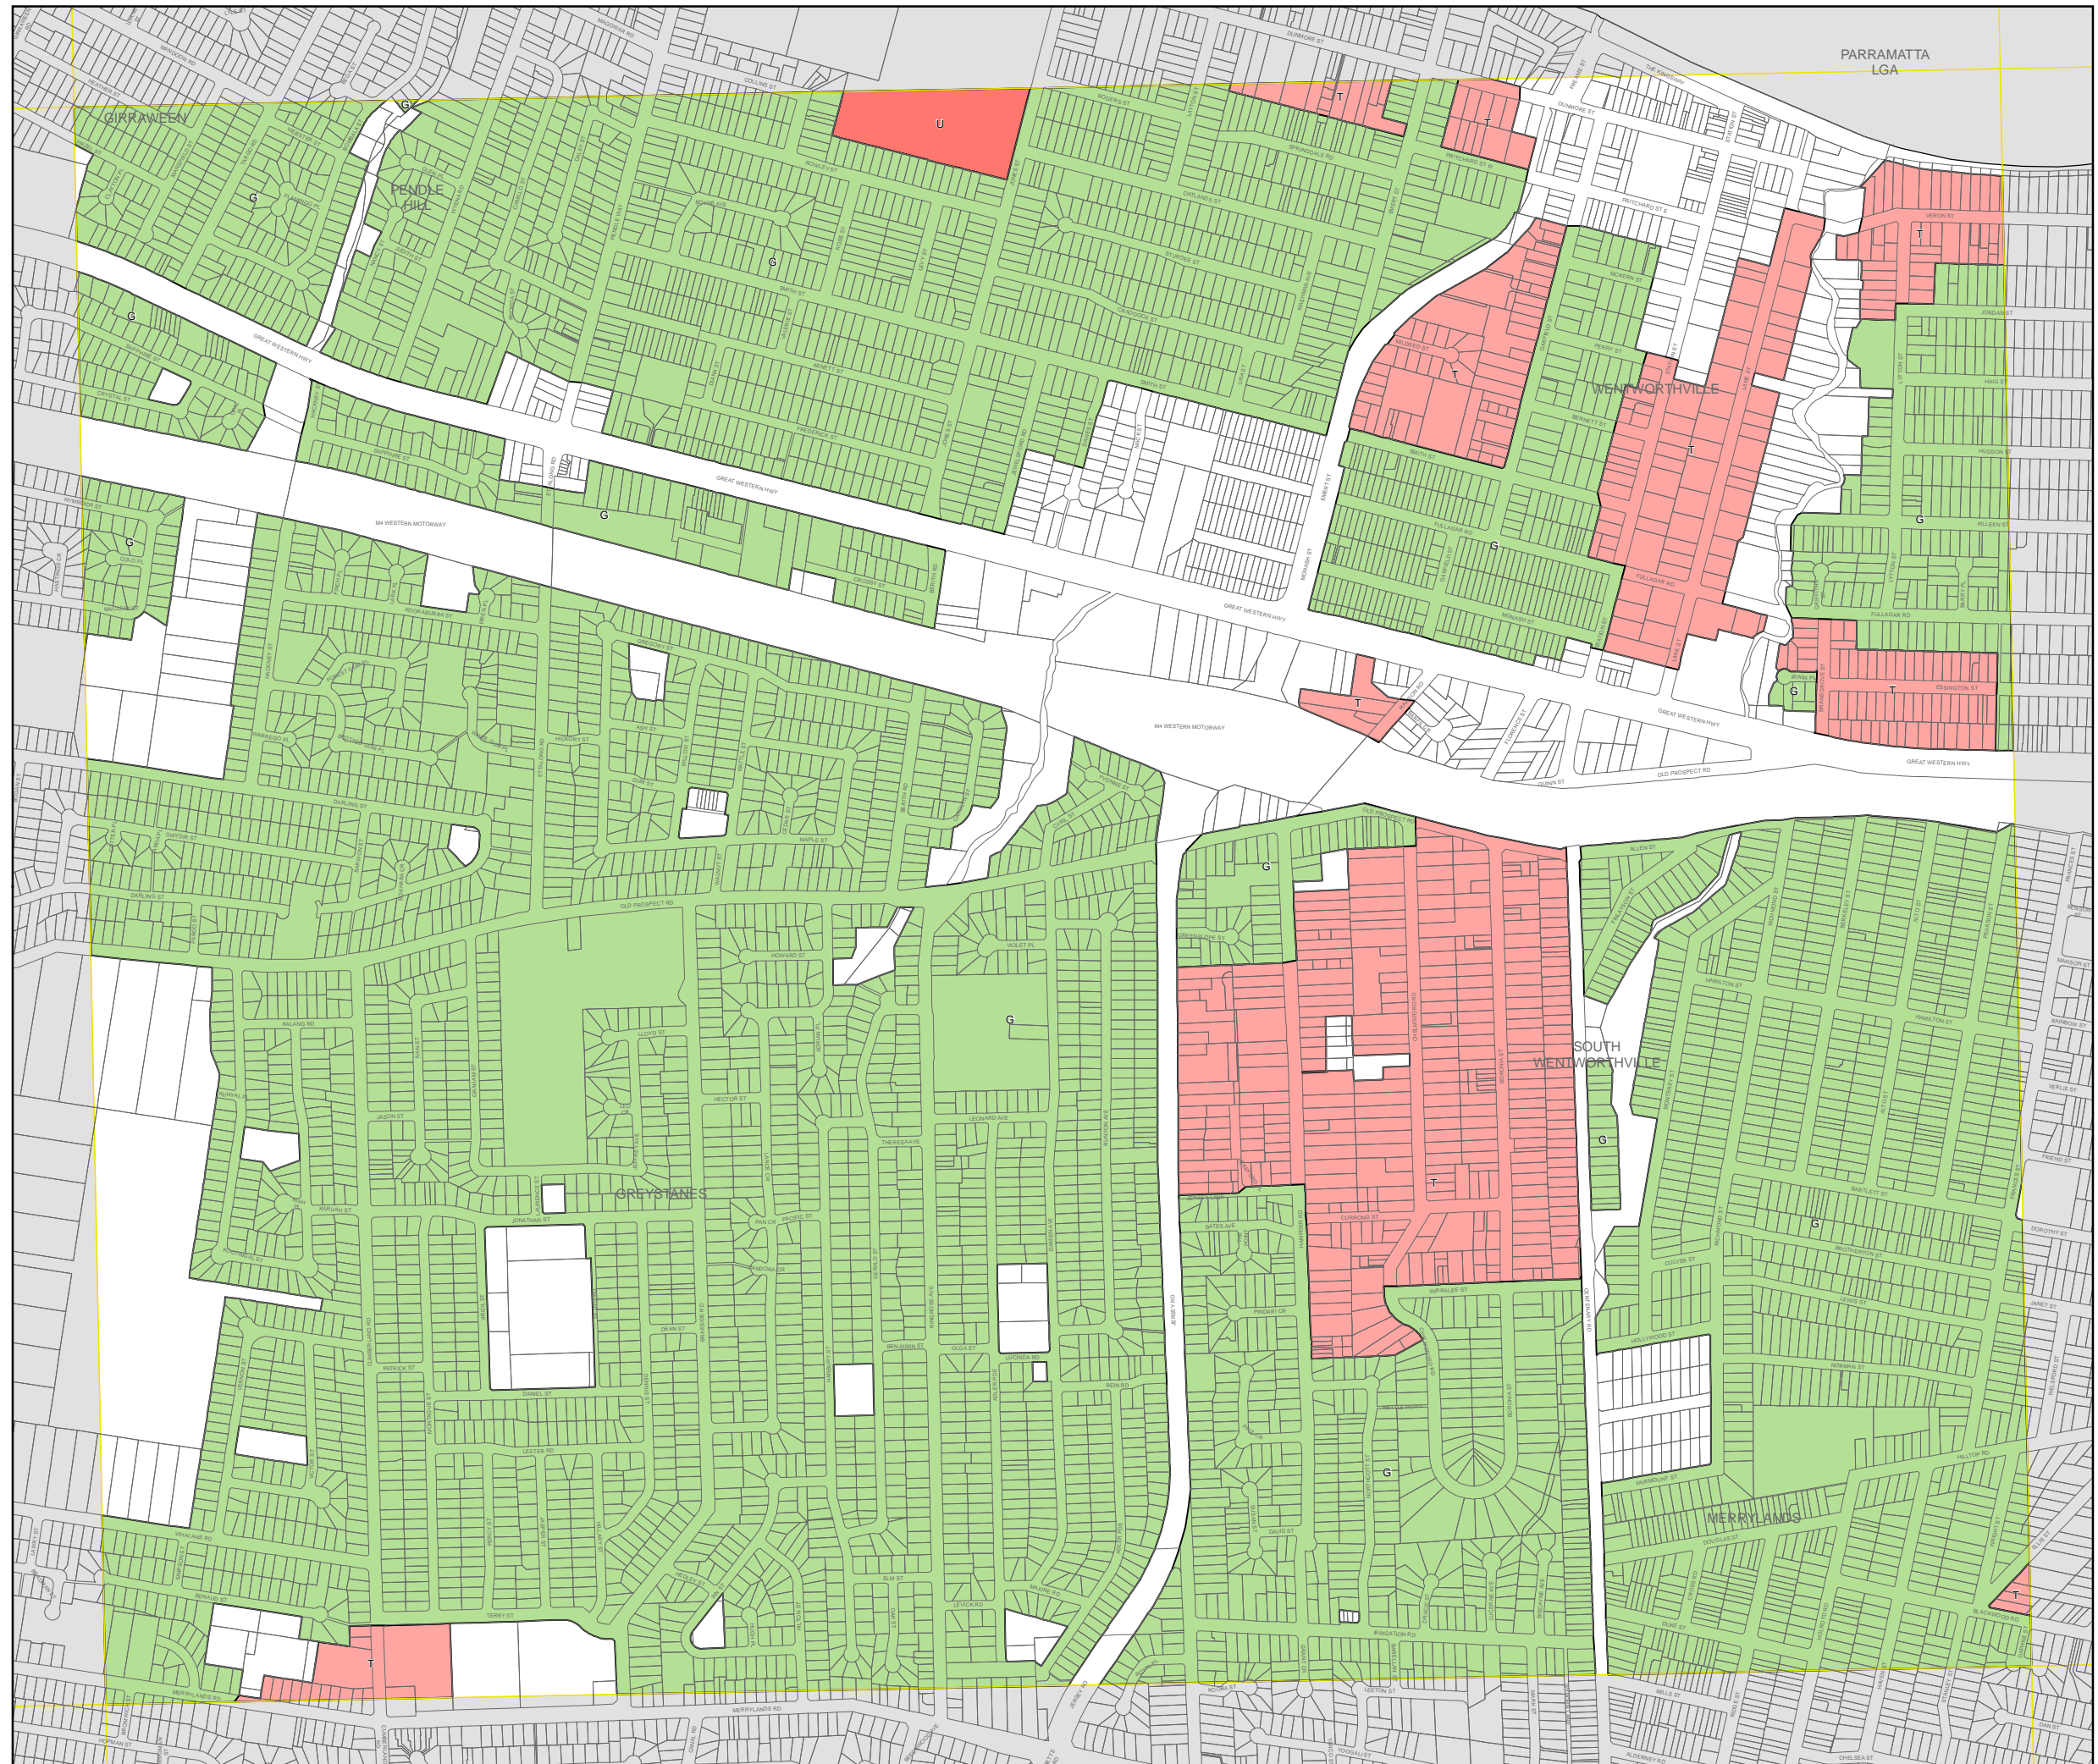

Holroyd Local Environmental Plan 2013

Lot Size Map - Sheet LSZ_005

Minimum Lot Size (sq m)

- D** 300
- G** 450
- T** 900
- U** 1200

Cadastre

Cadastre 24/11/2012 © Land and Property Information (LPI)

0 200 400 Metres

Scale: 1:10,000 @ A3

Projection: GDA 1994
MGA Zone 56