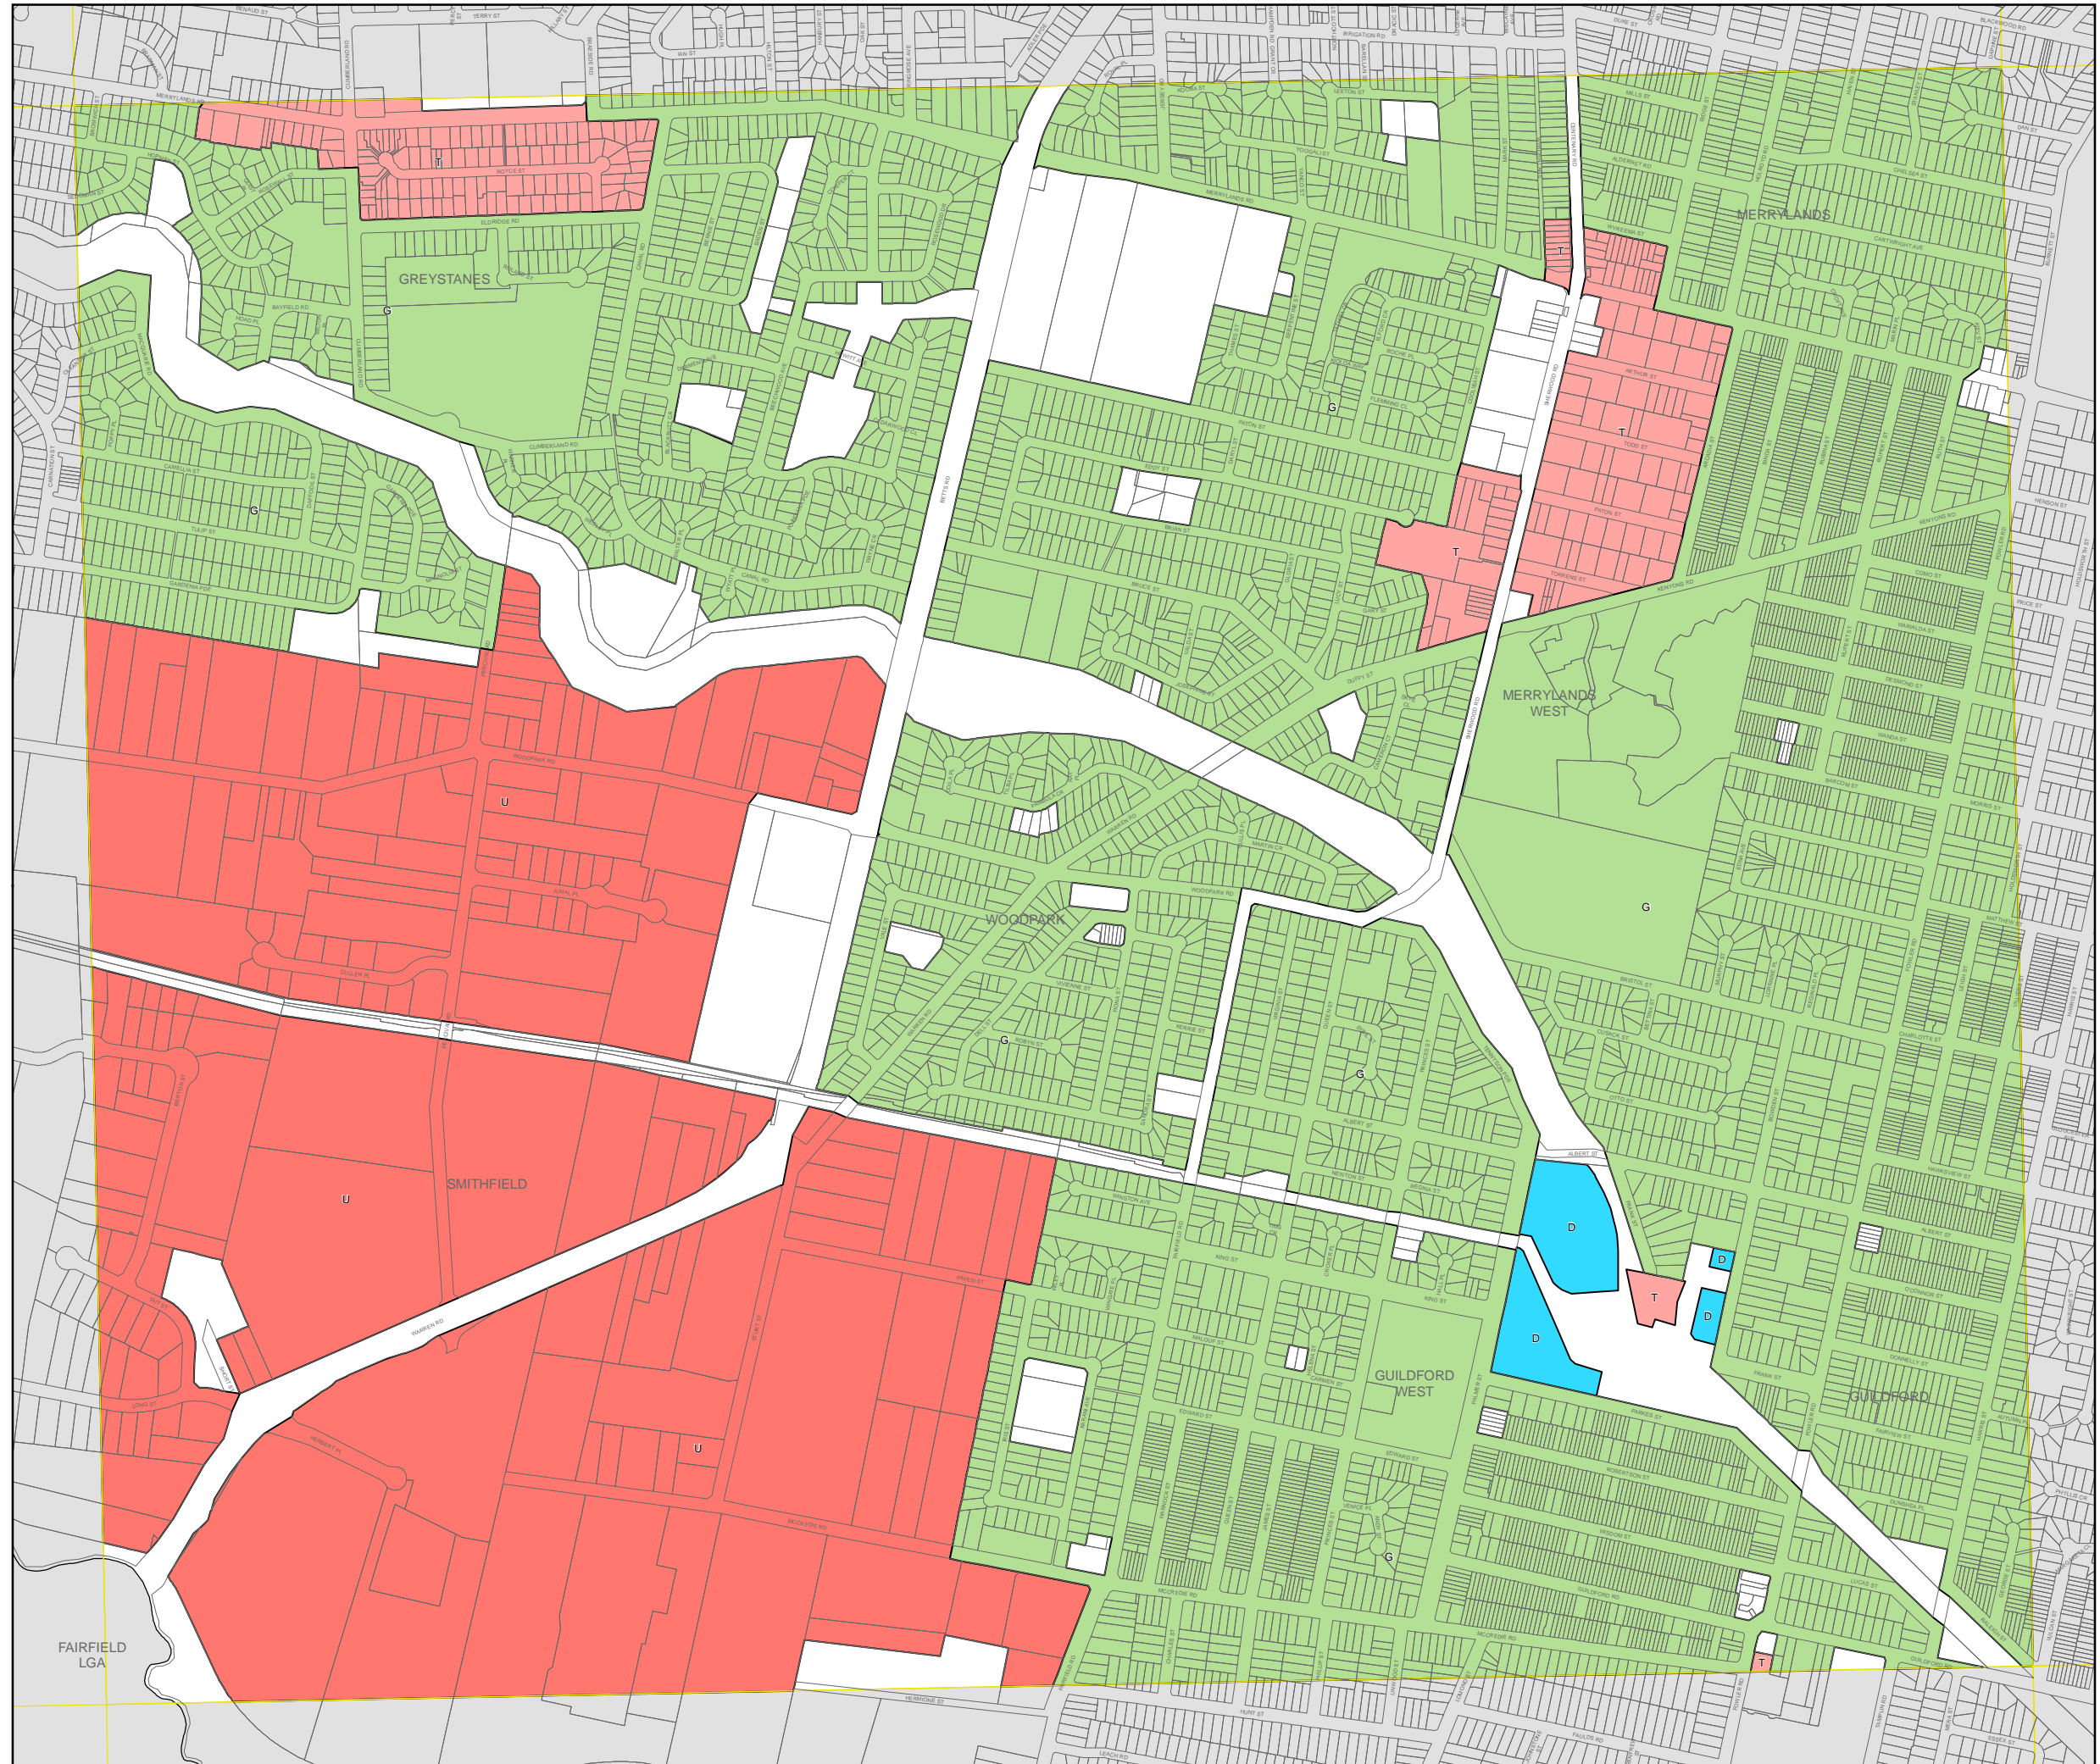

Holroyd Local Environmental Plan 2013

Lot Size Map - Sheet LSZ_006

Minimum Lot Size (sq m)

- D** 300
- G** 450
- T** 900
- U** 1200

Cadastre

□ Cadastre 24/11/2012 © Land and Property Information (LPI)

0 200 400 Metres

Scale: 1:10,000 @ A3

Projection: GDA 1994
MGA Zone 56