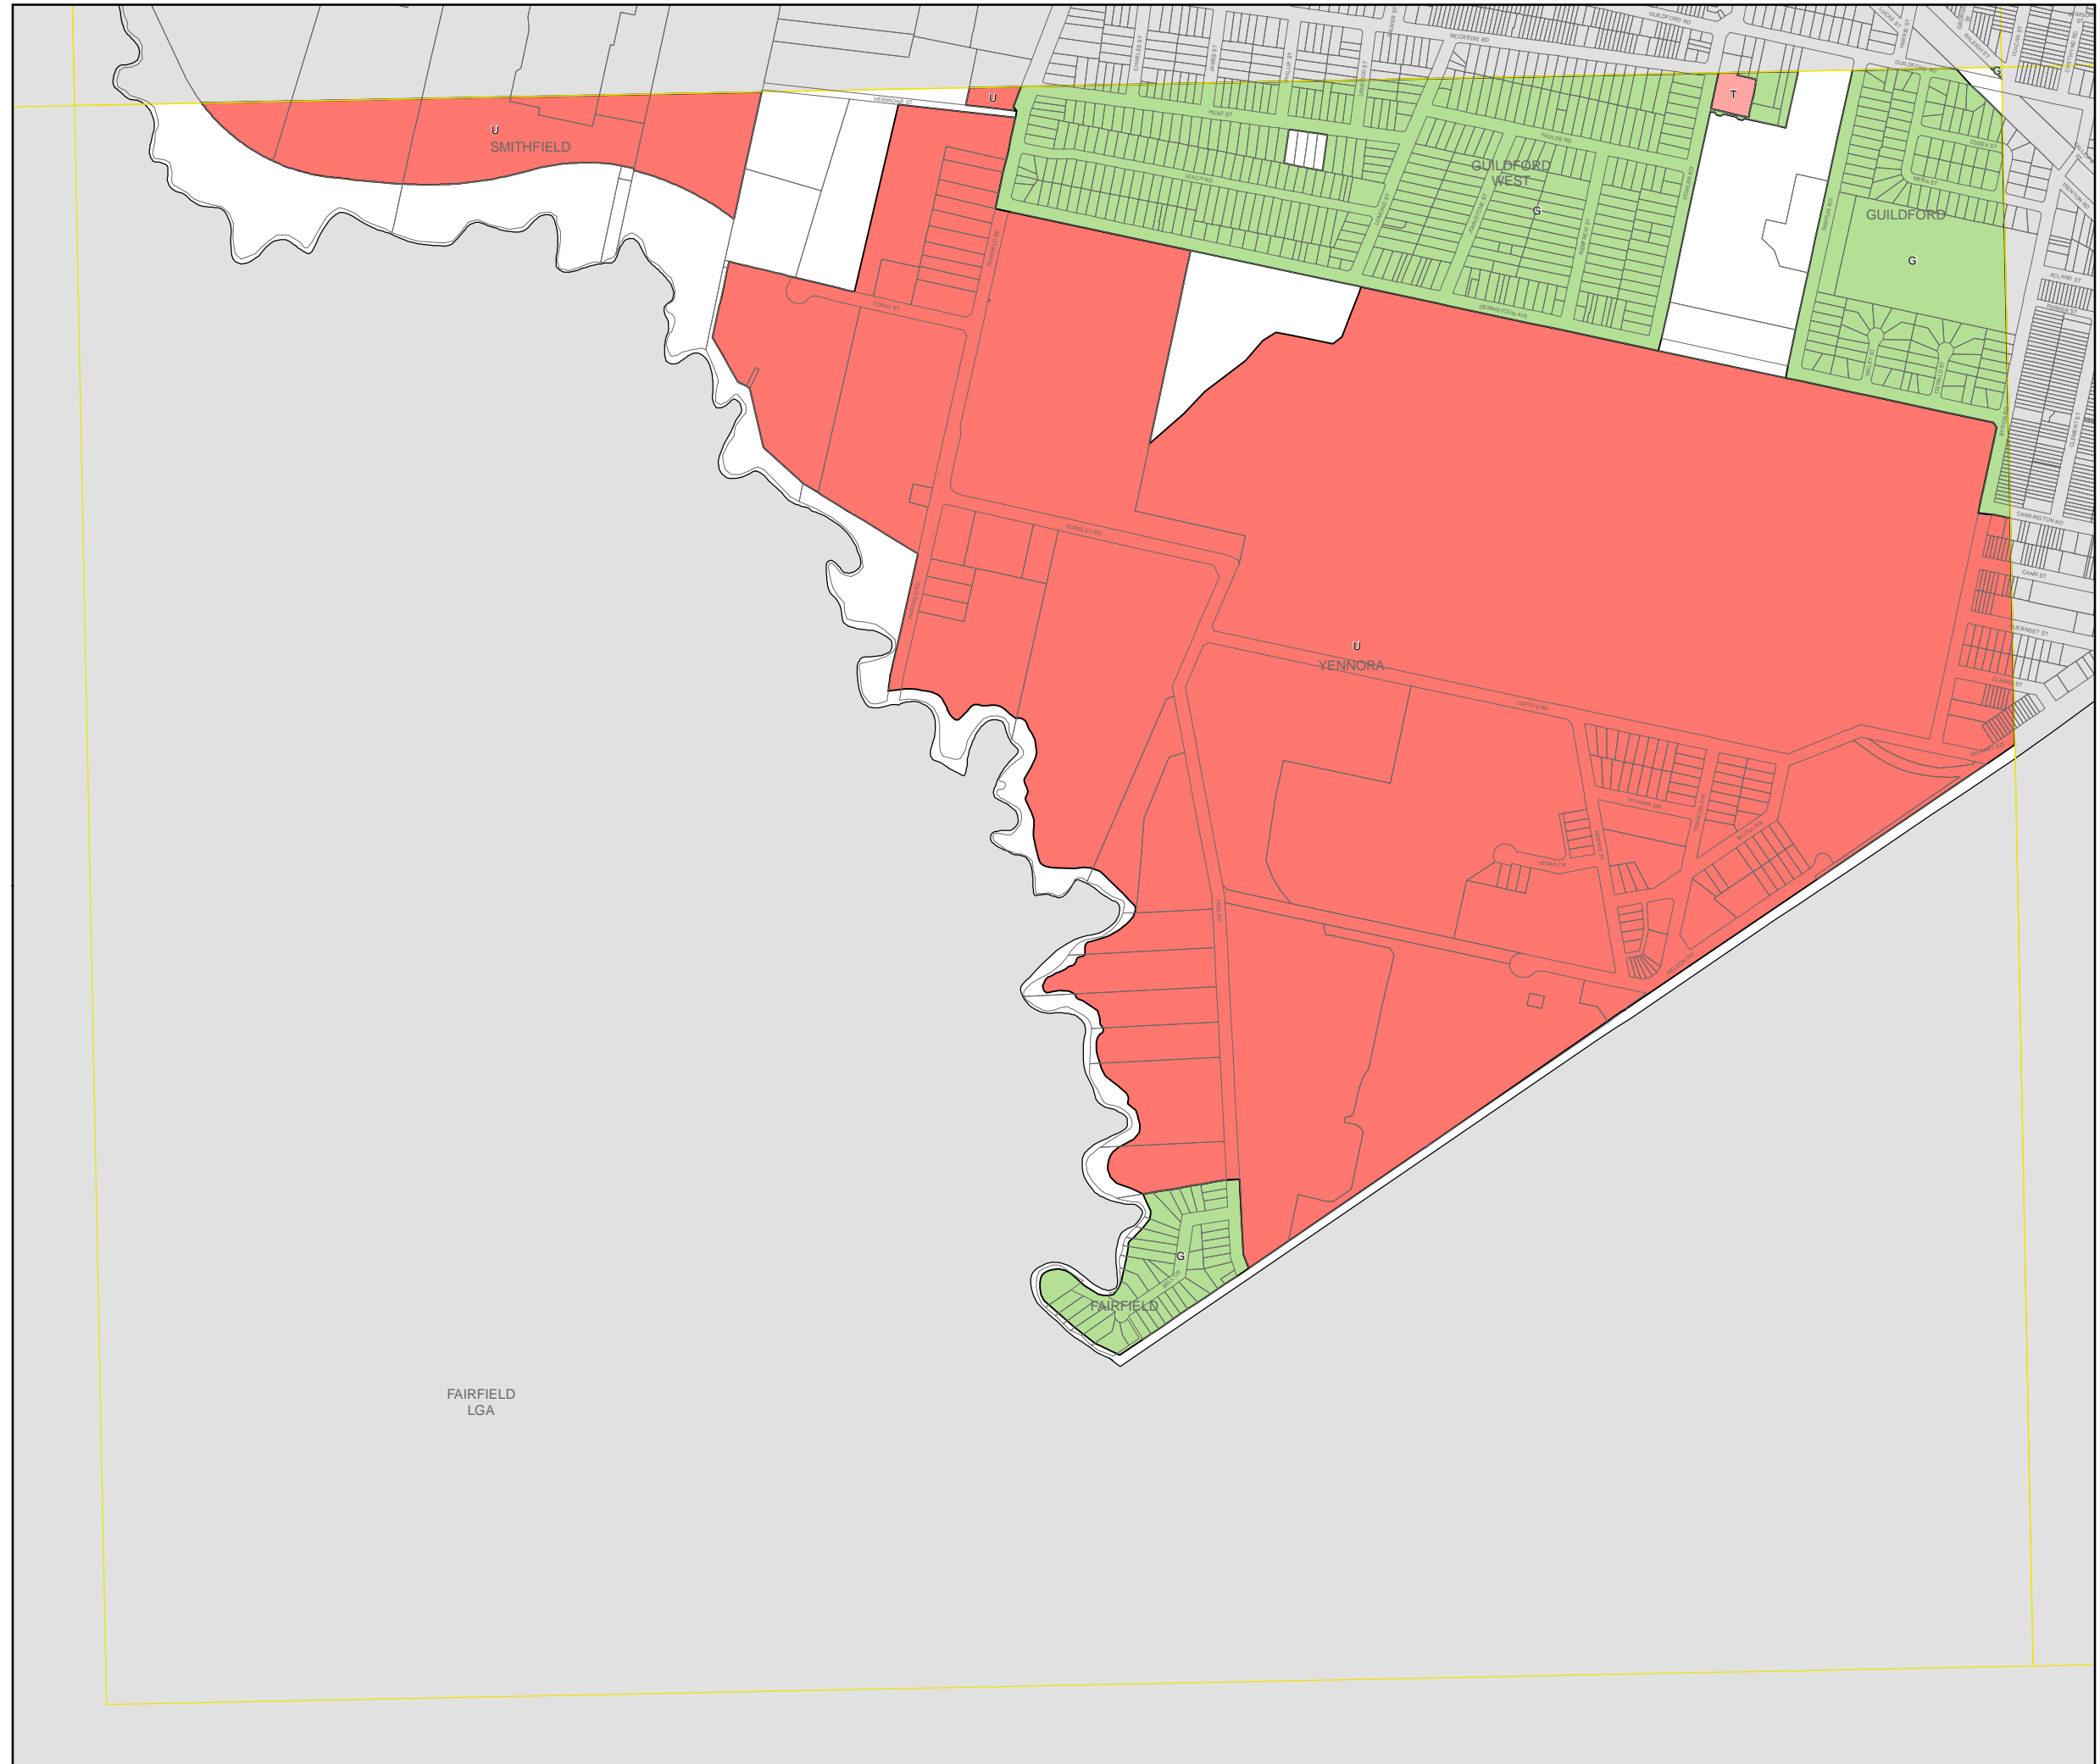

Holroyd Local Environmental Plan 2013

Lot Size Map - Sheet LSZ_007

Minimum Lot Size (sq m)

- D 300
- G 450
- T 900
- U 1200

Cadastral

Cadastral 24/11/2012 © Land and Property Information (LPI)

0 200 400 Metres

Scale: 1:10,000 @ A3

Projection: GDA 1994
MGA Zone 56