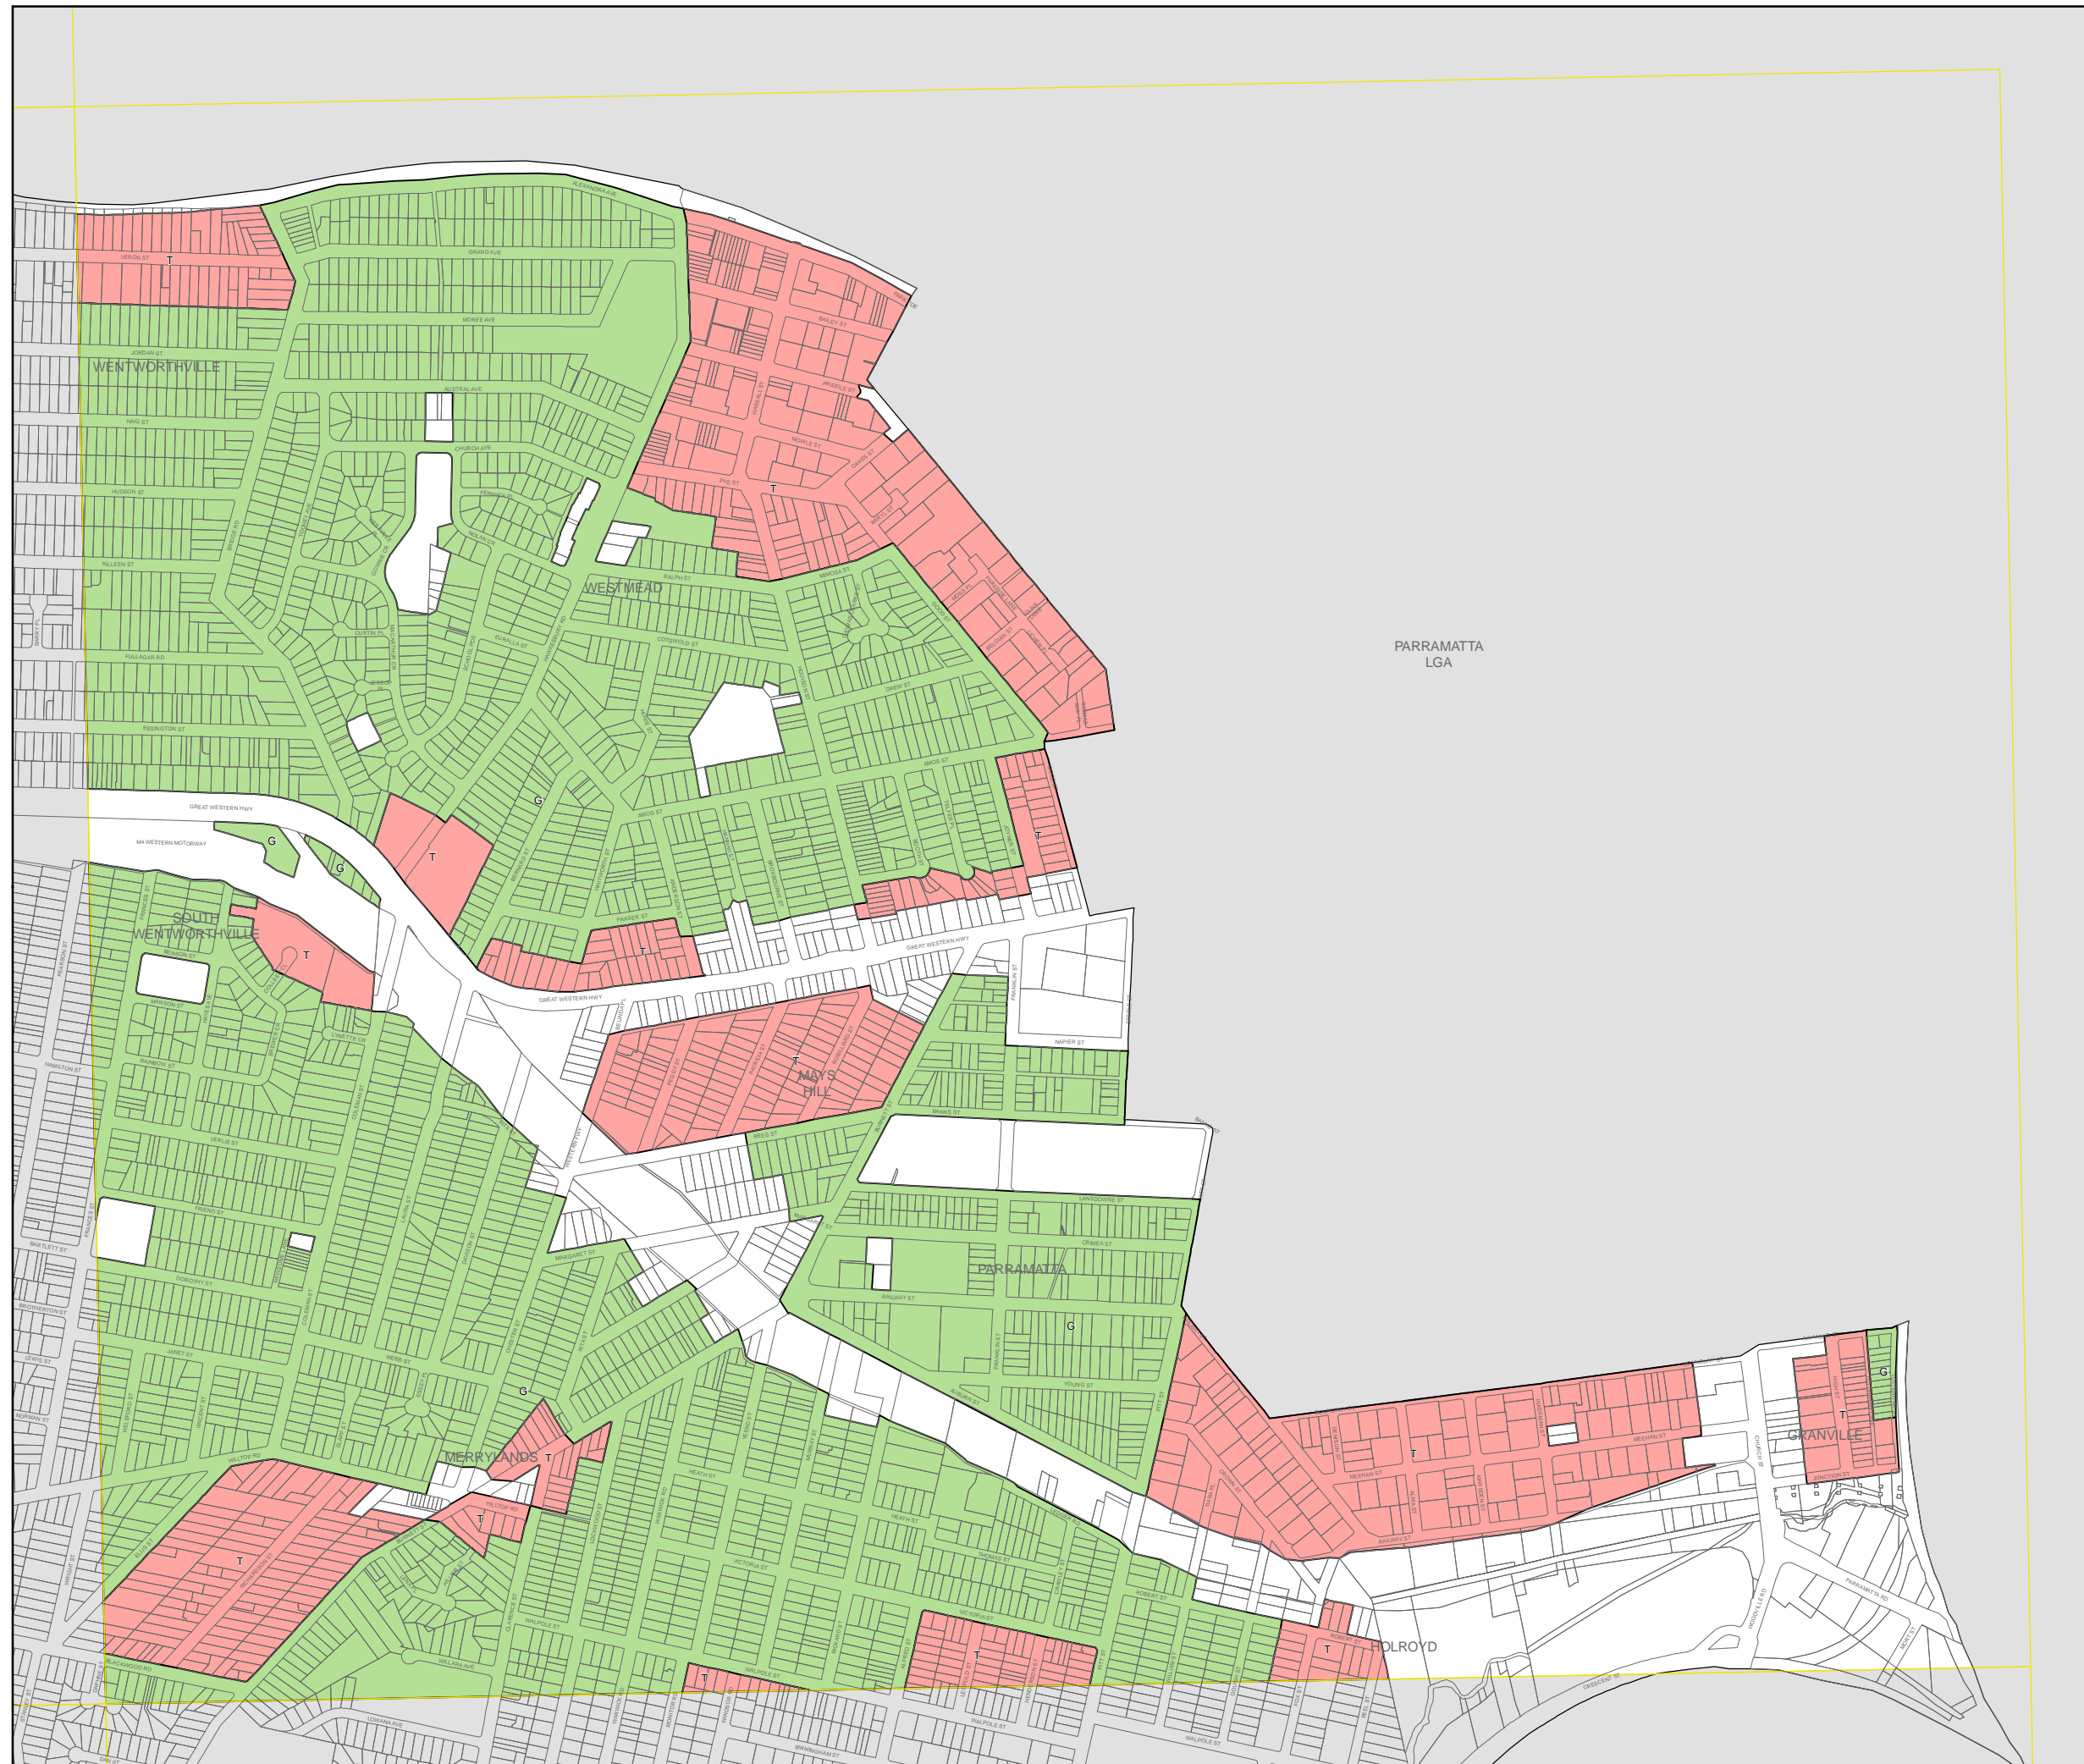

# Holroyd Local Environmental Plan 2013

## Lot Size Map - Sheet LSZ\_008

### Minimum Lot Size (sq m)

- D** 300
- G** 450
- T** 900
- U** 1200

### Cadastre

- Cadastre 24/11/2012 © Land and Property Information (LPI)

0 200 400 Metres

Scale: 1:10,000 @ A3

Projection: GDA 1994  
MGA Zone 56