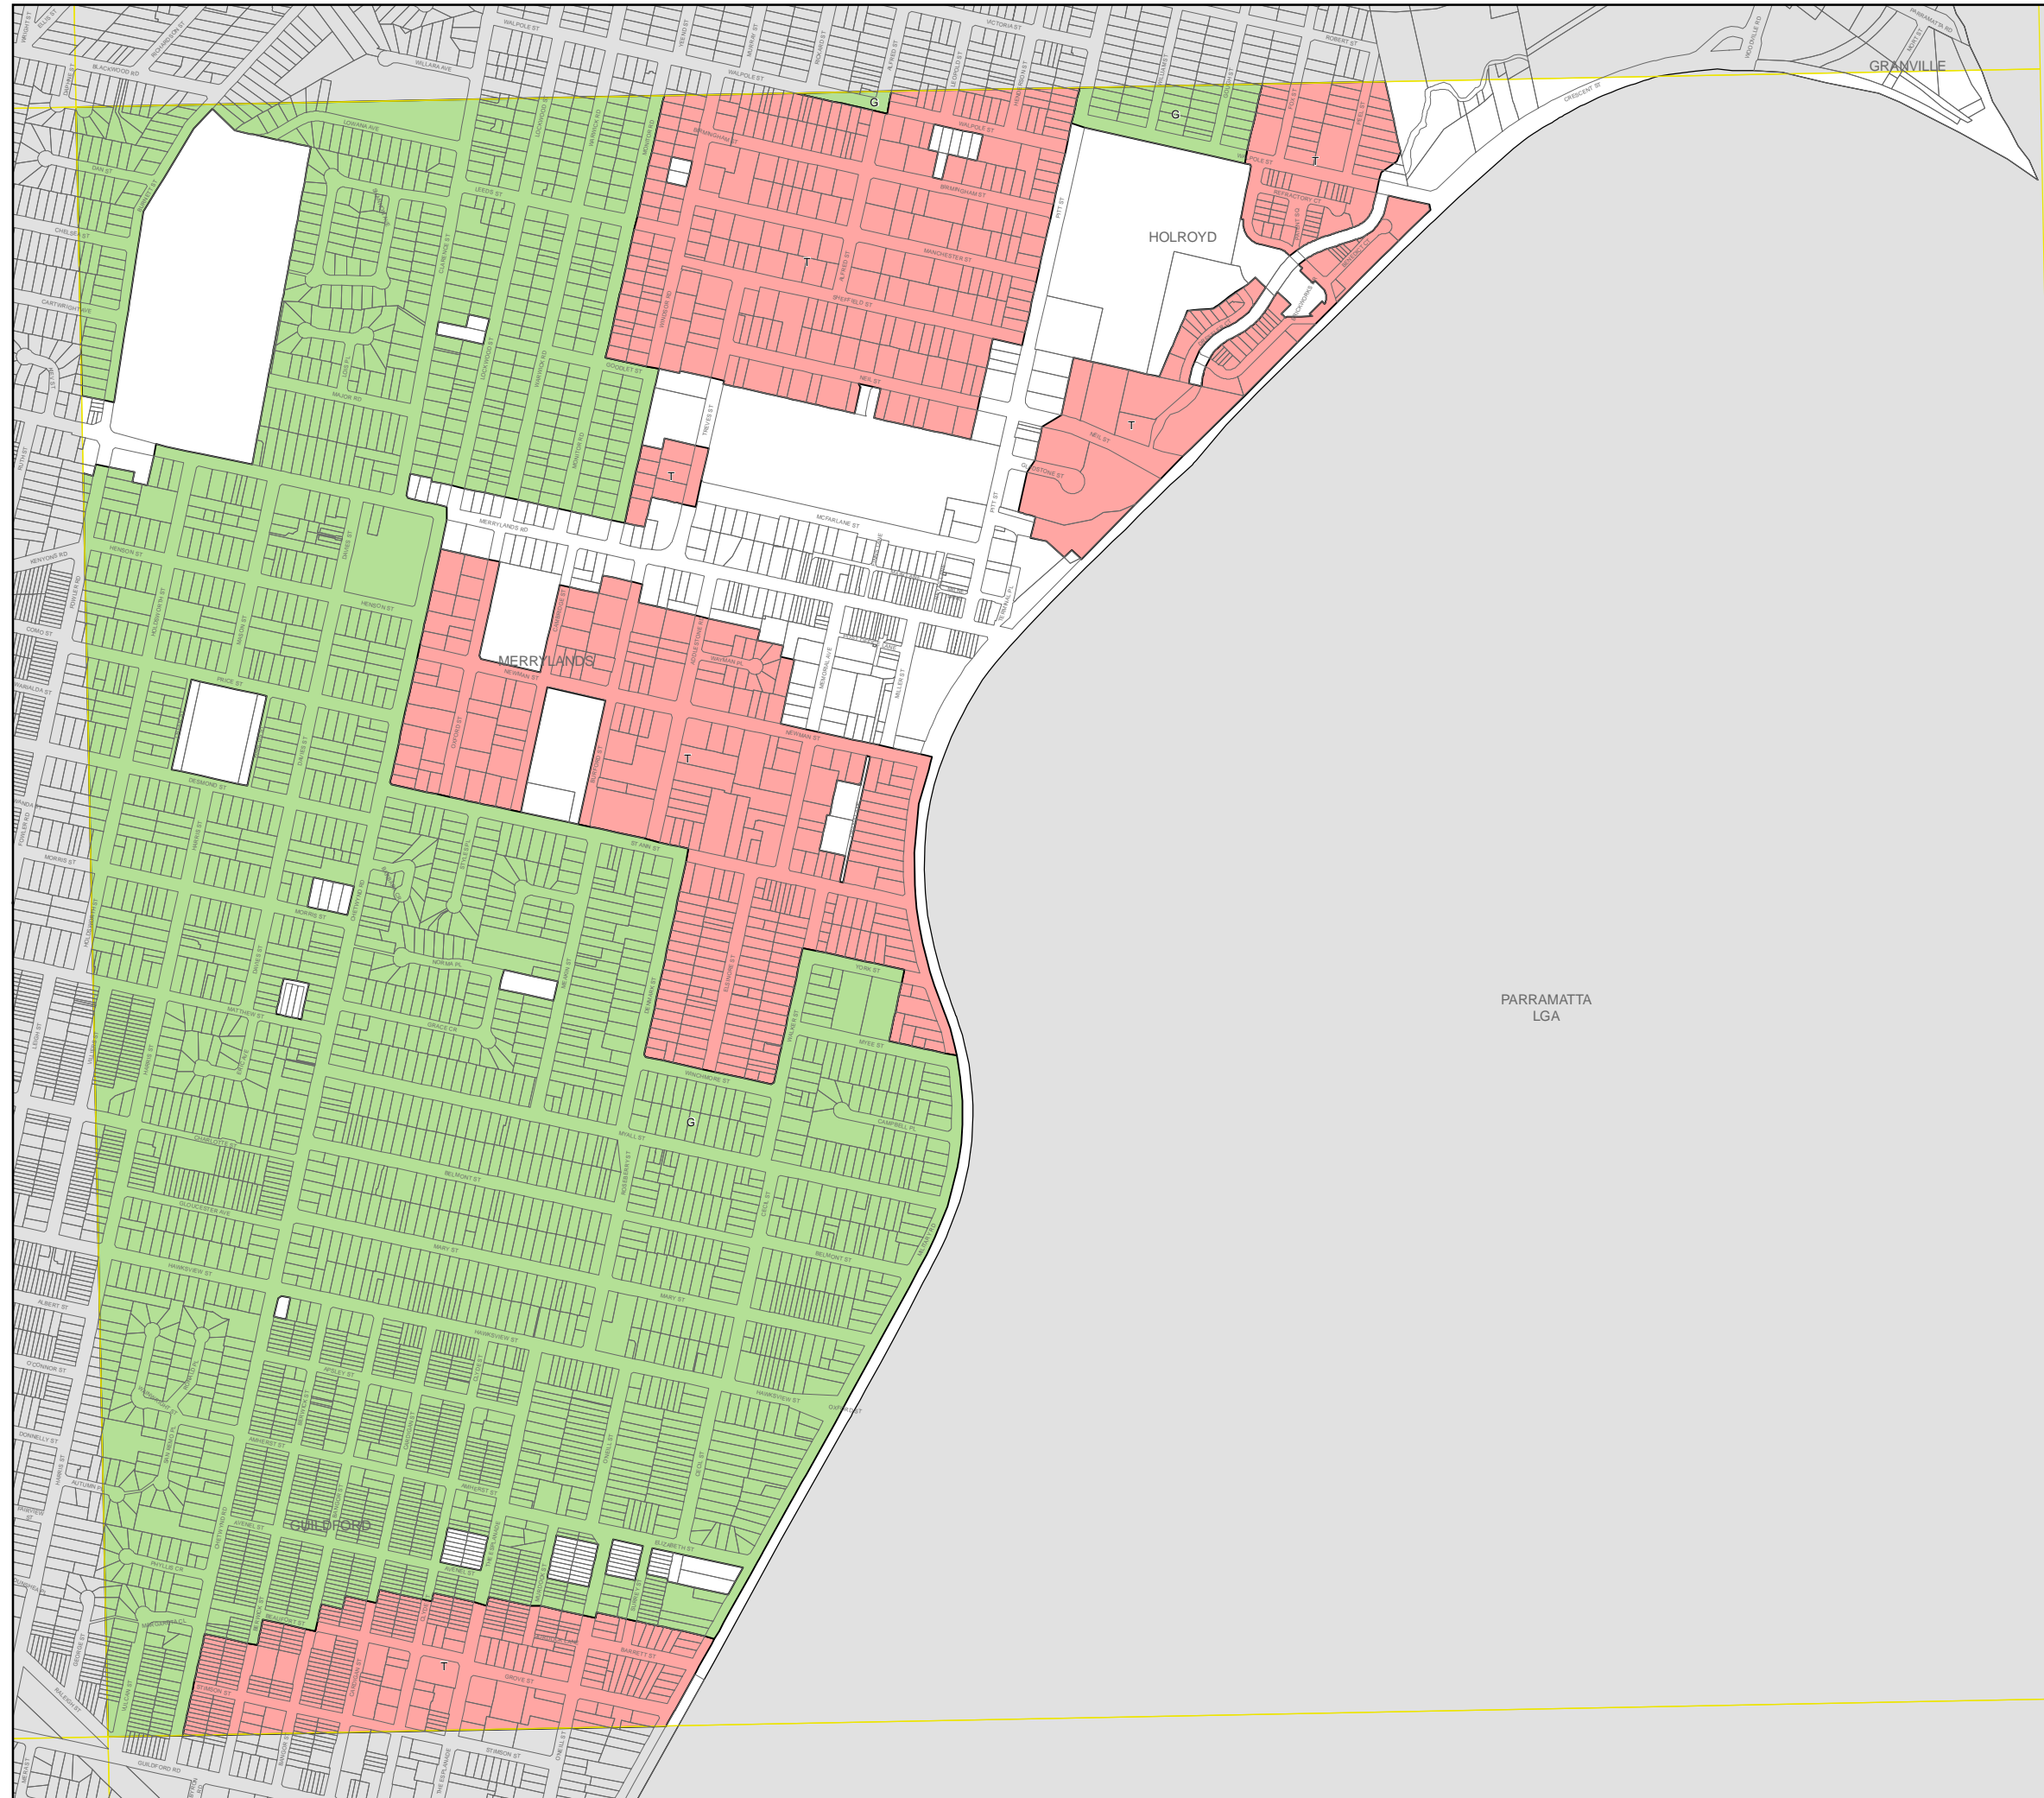

# Holroyd Local Environmental Plan 2013

## Lot Size Map - Sheet LSZ\_009

### Minimum Lot Size (sq m)

- D** 300
- G** 450
- T** 900
- U** 1200

### Cadastre

Cadastre 24/11/2012 © Land and Property Information (LPI)

0 200 400 Metres

Scale: 1:10,000 @ A3

Projection: GDA 1994  
MGA Zone 56