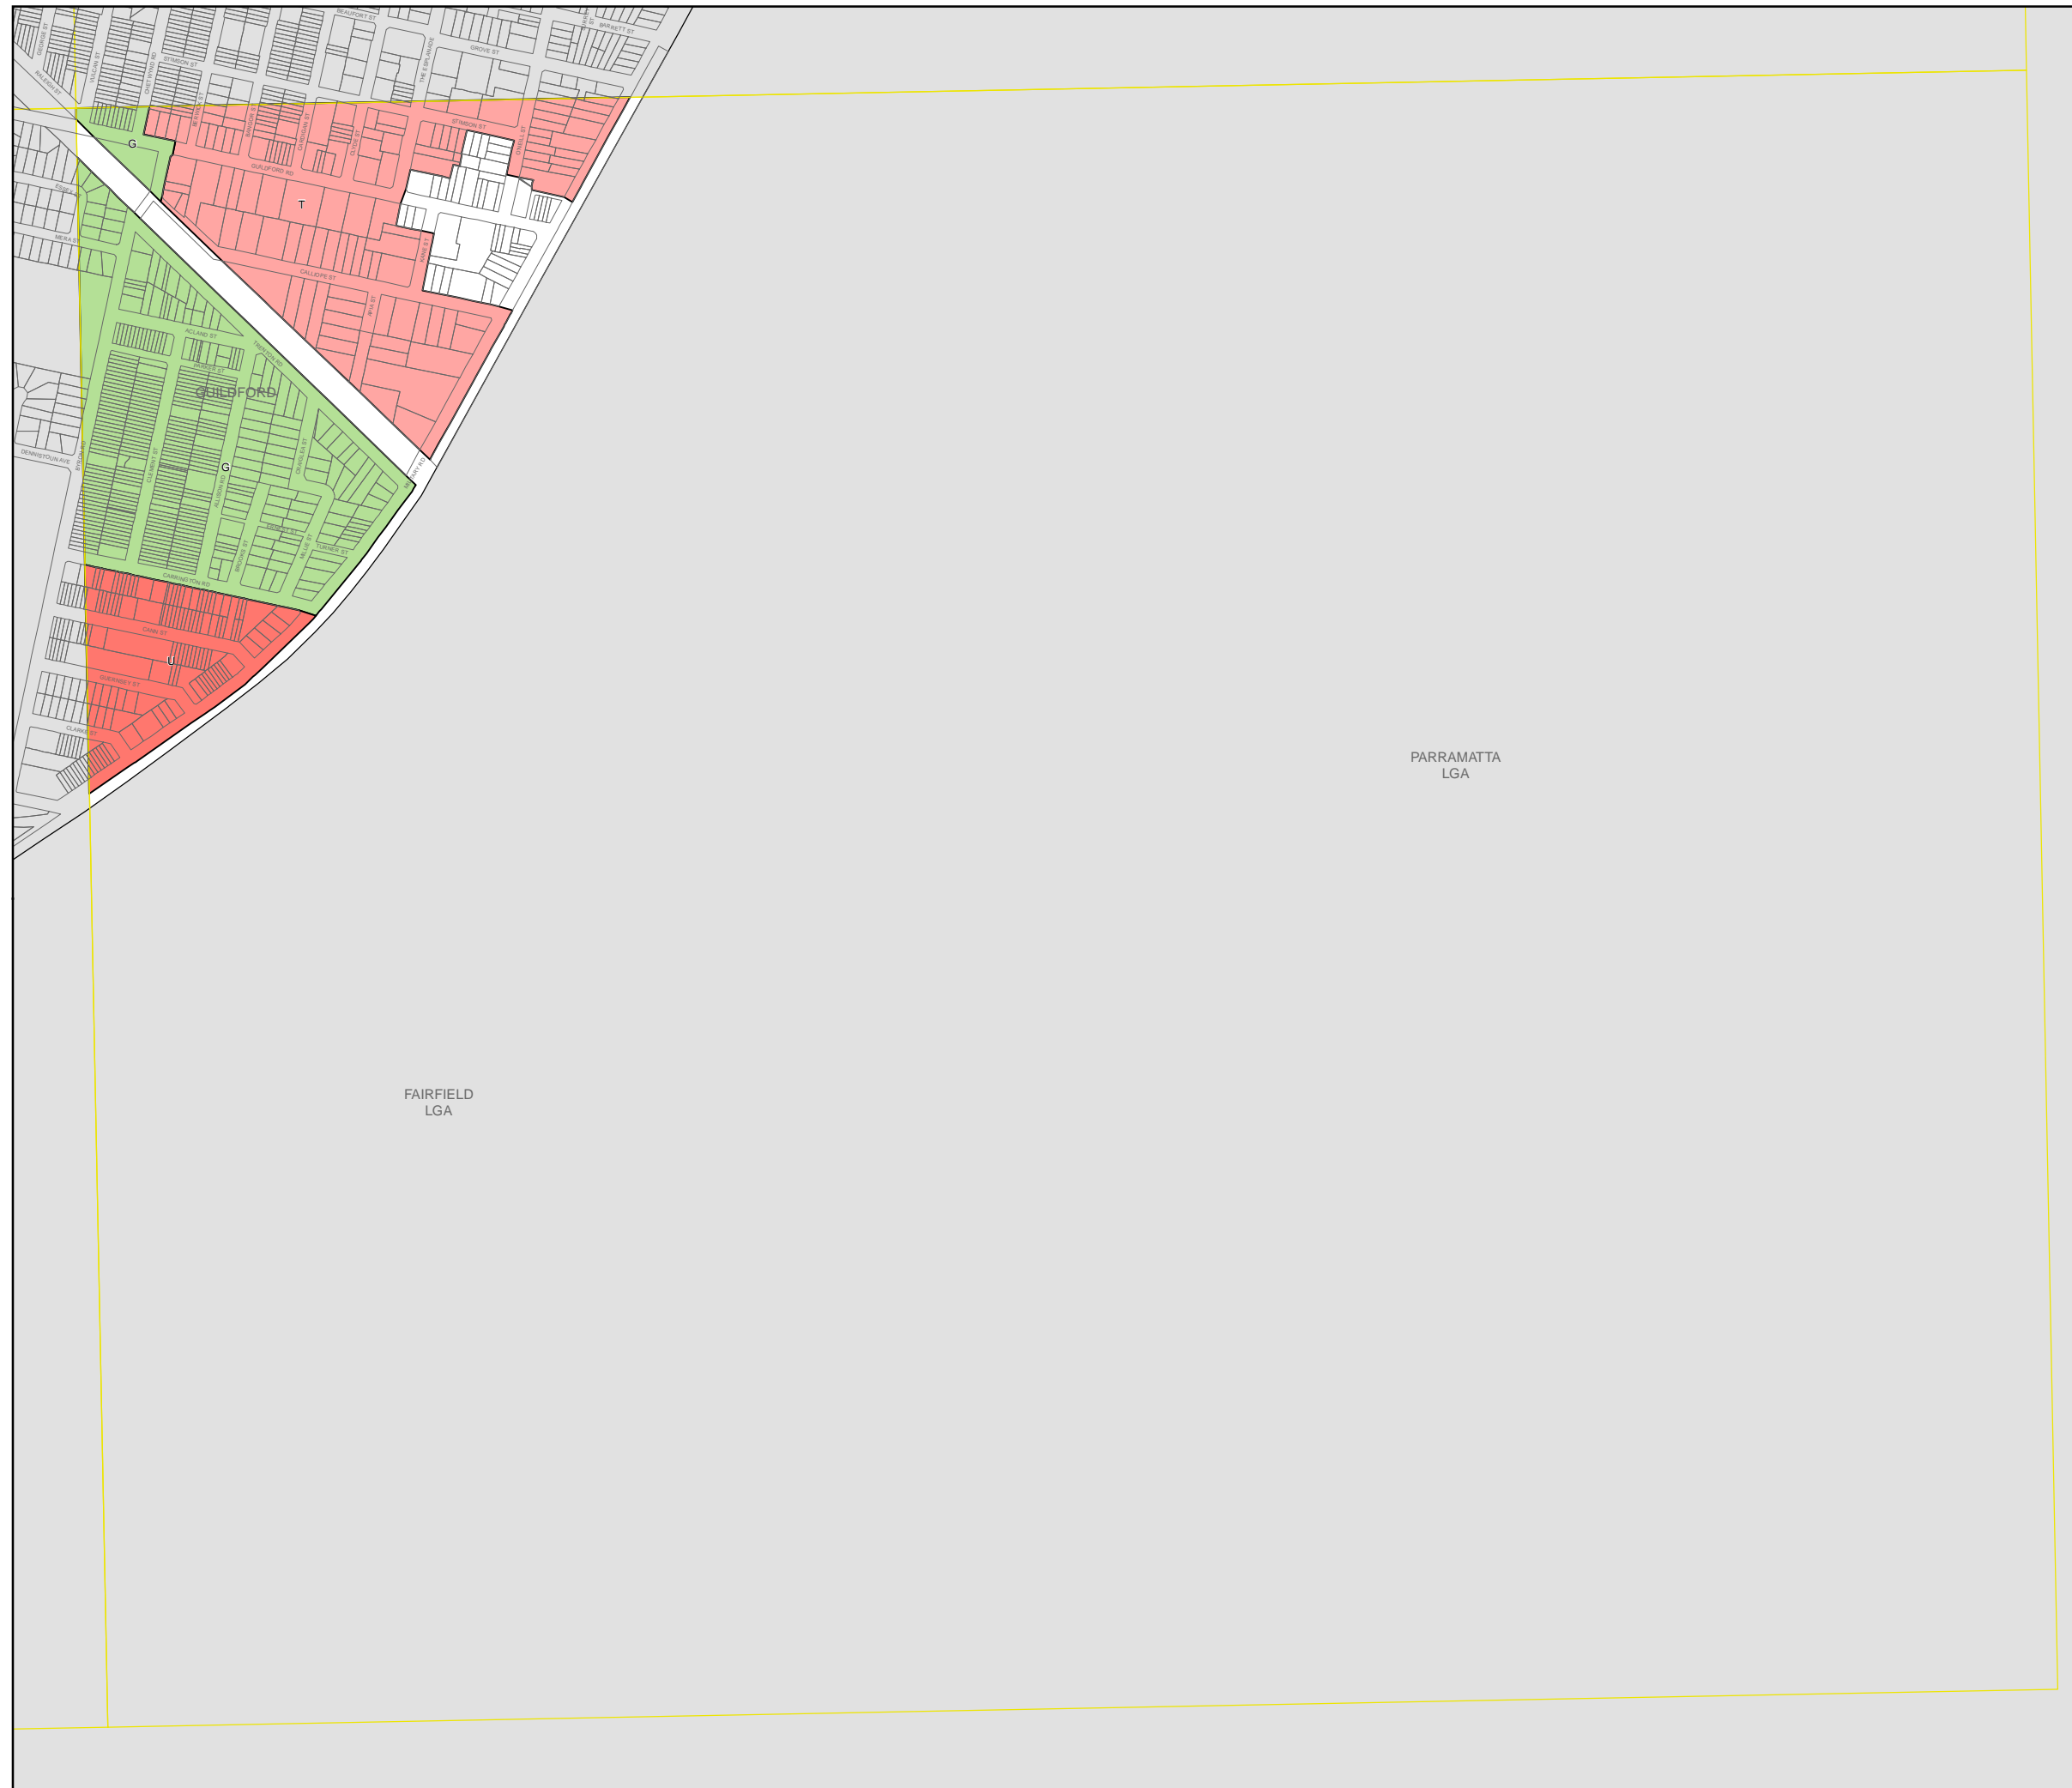

# Holroyd Local Environmental Plan 2013

## Lot Size Map - Sheet LSZ\_010

### Minimum Lot Size (sq m)

- D** 300
- G** 450
- T** 900
- U** 1200

### Cadastre

Cadastre 24/11/2012 © Land and Property Information (LPI)

0 200 400 Metres

Scale: 1:10,000 @ A3

Projection: GDA 1994  
MGA Zone 56