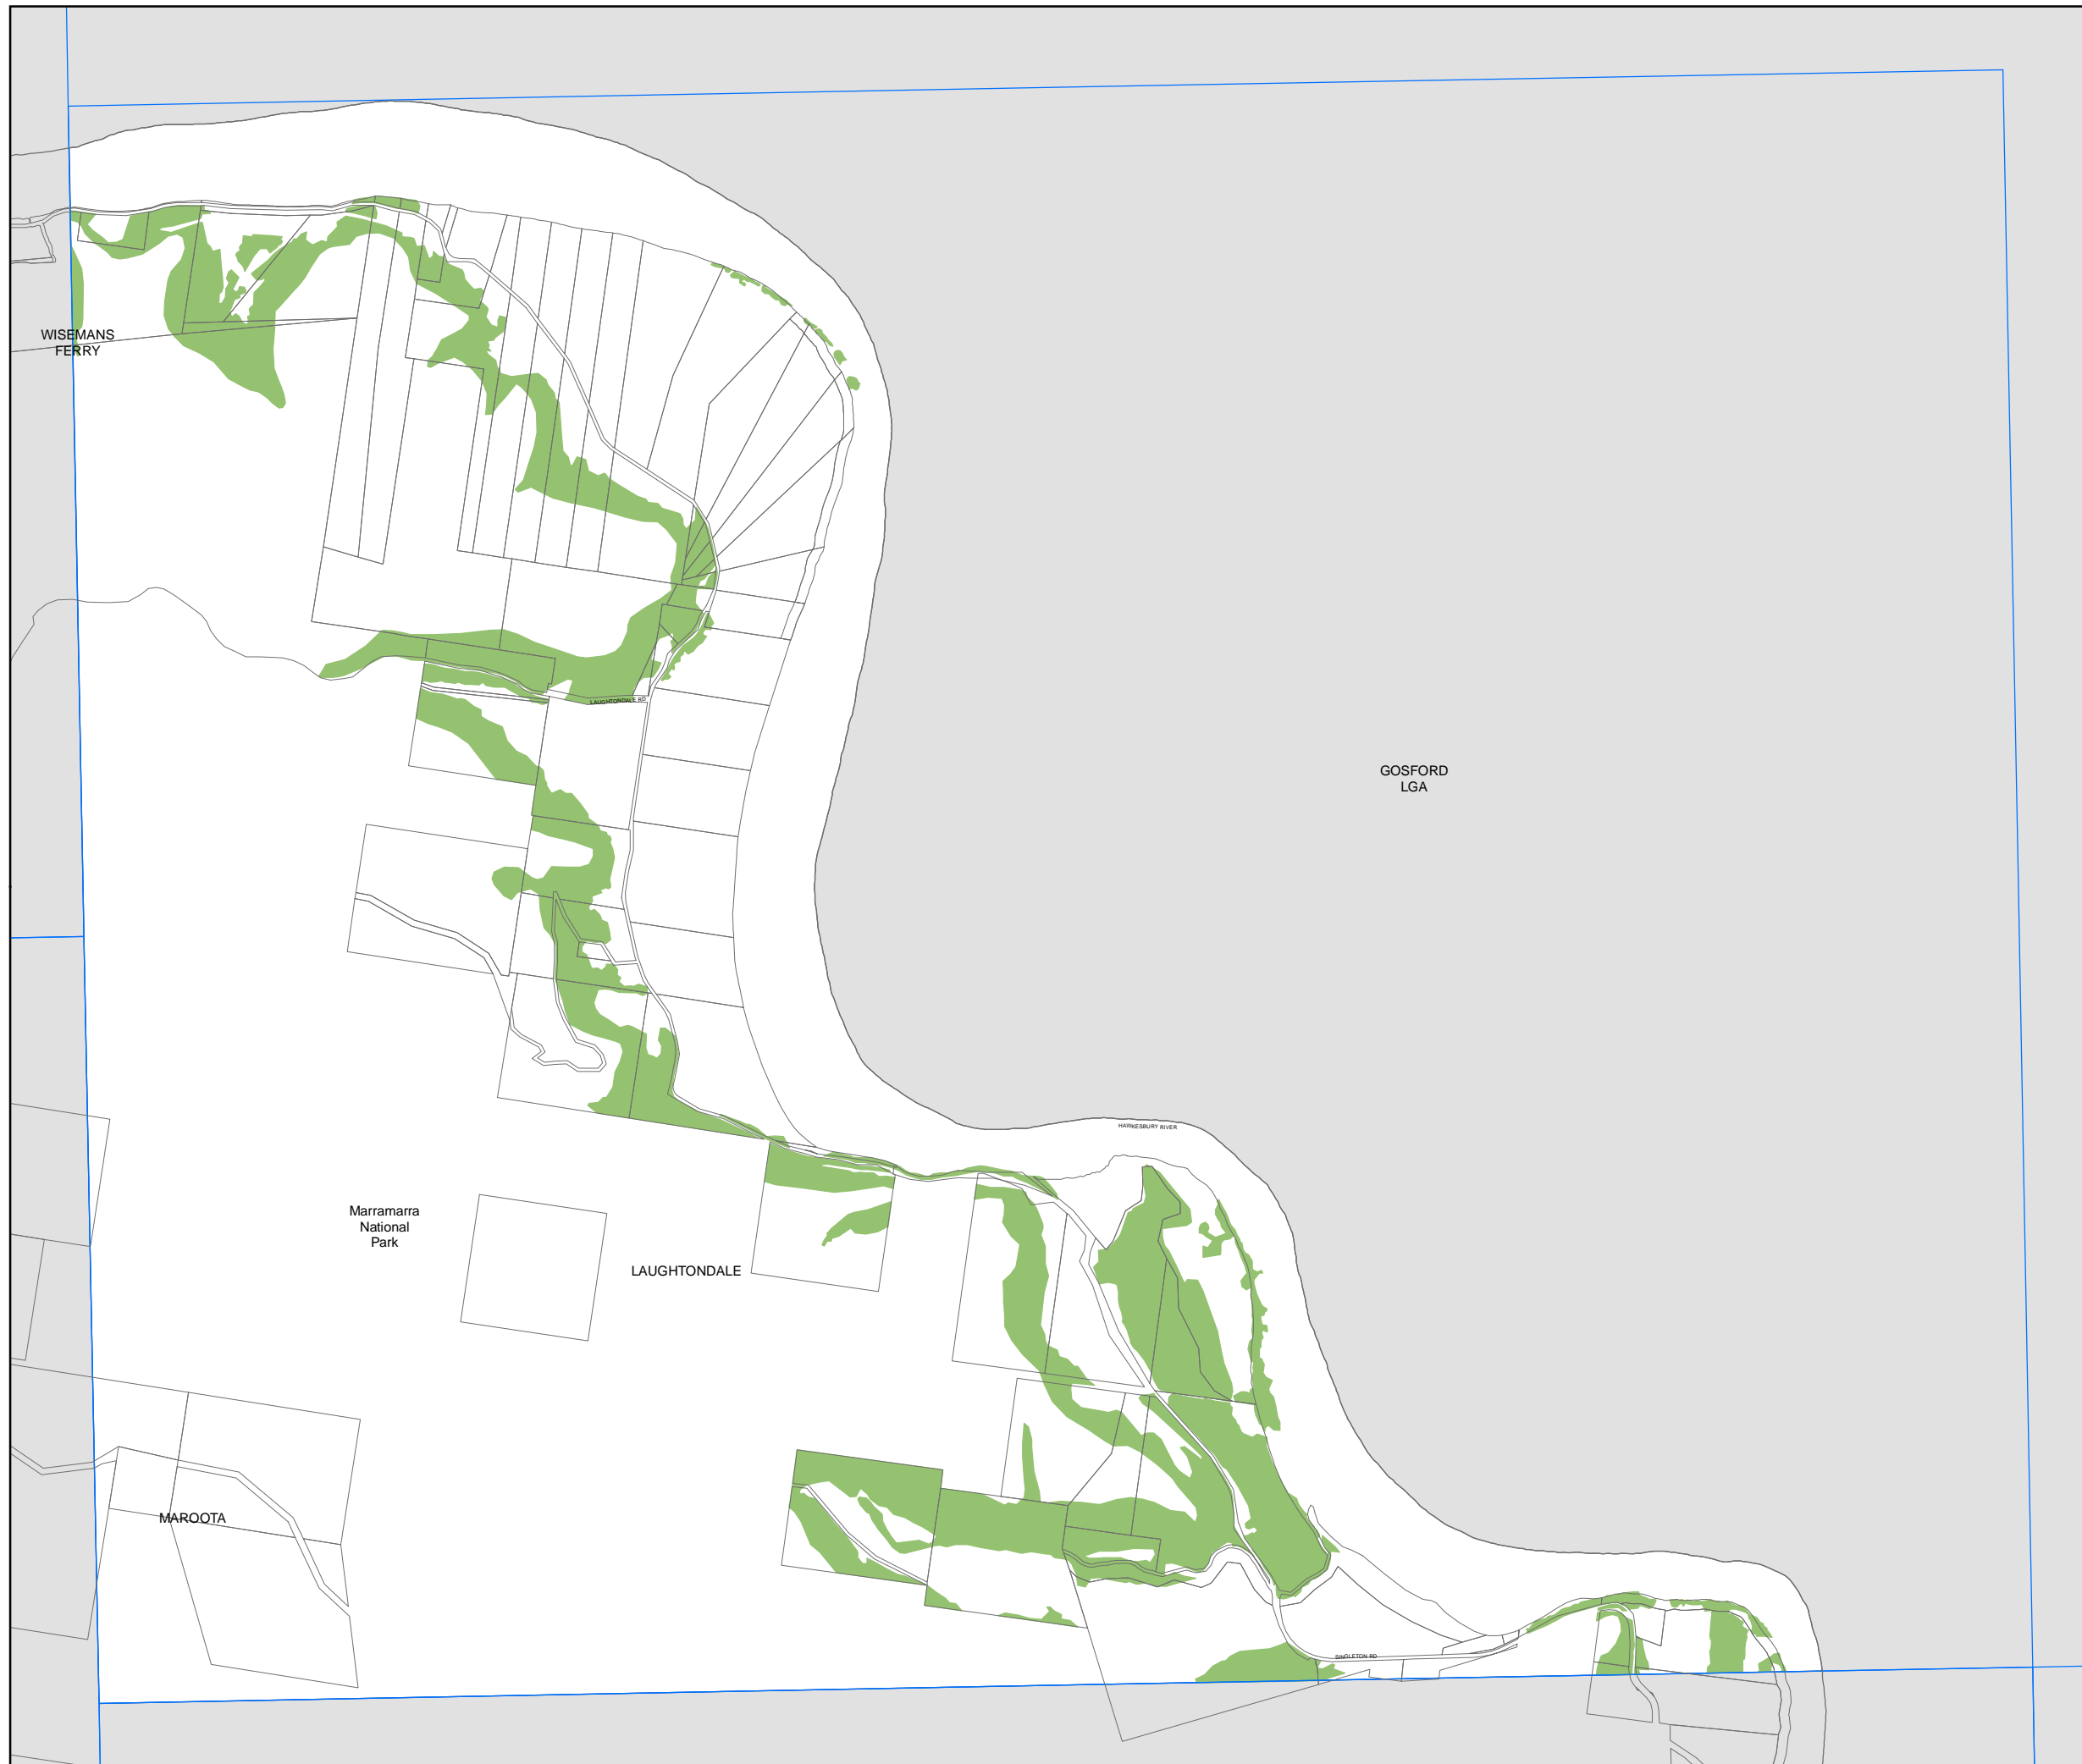

Hornsby Local Environmental Plan 2013

Terrestrial Biodiversity Map - Sheet BIO_003

 Biodiversity

Cadastre

 Cadastre 15/11/2012 © Hornsby Shire Council

0 300 600 Metres

Scale: 1:20,000 @ A3

Projection: GDA 1994
MGA Zone 56

Map identification number: 4000_COM_BIO_003_020_20130805