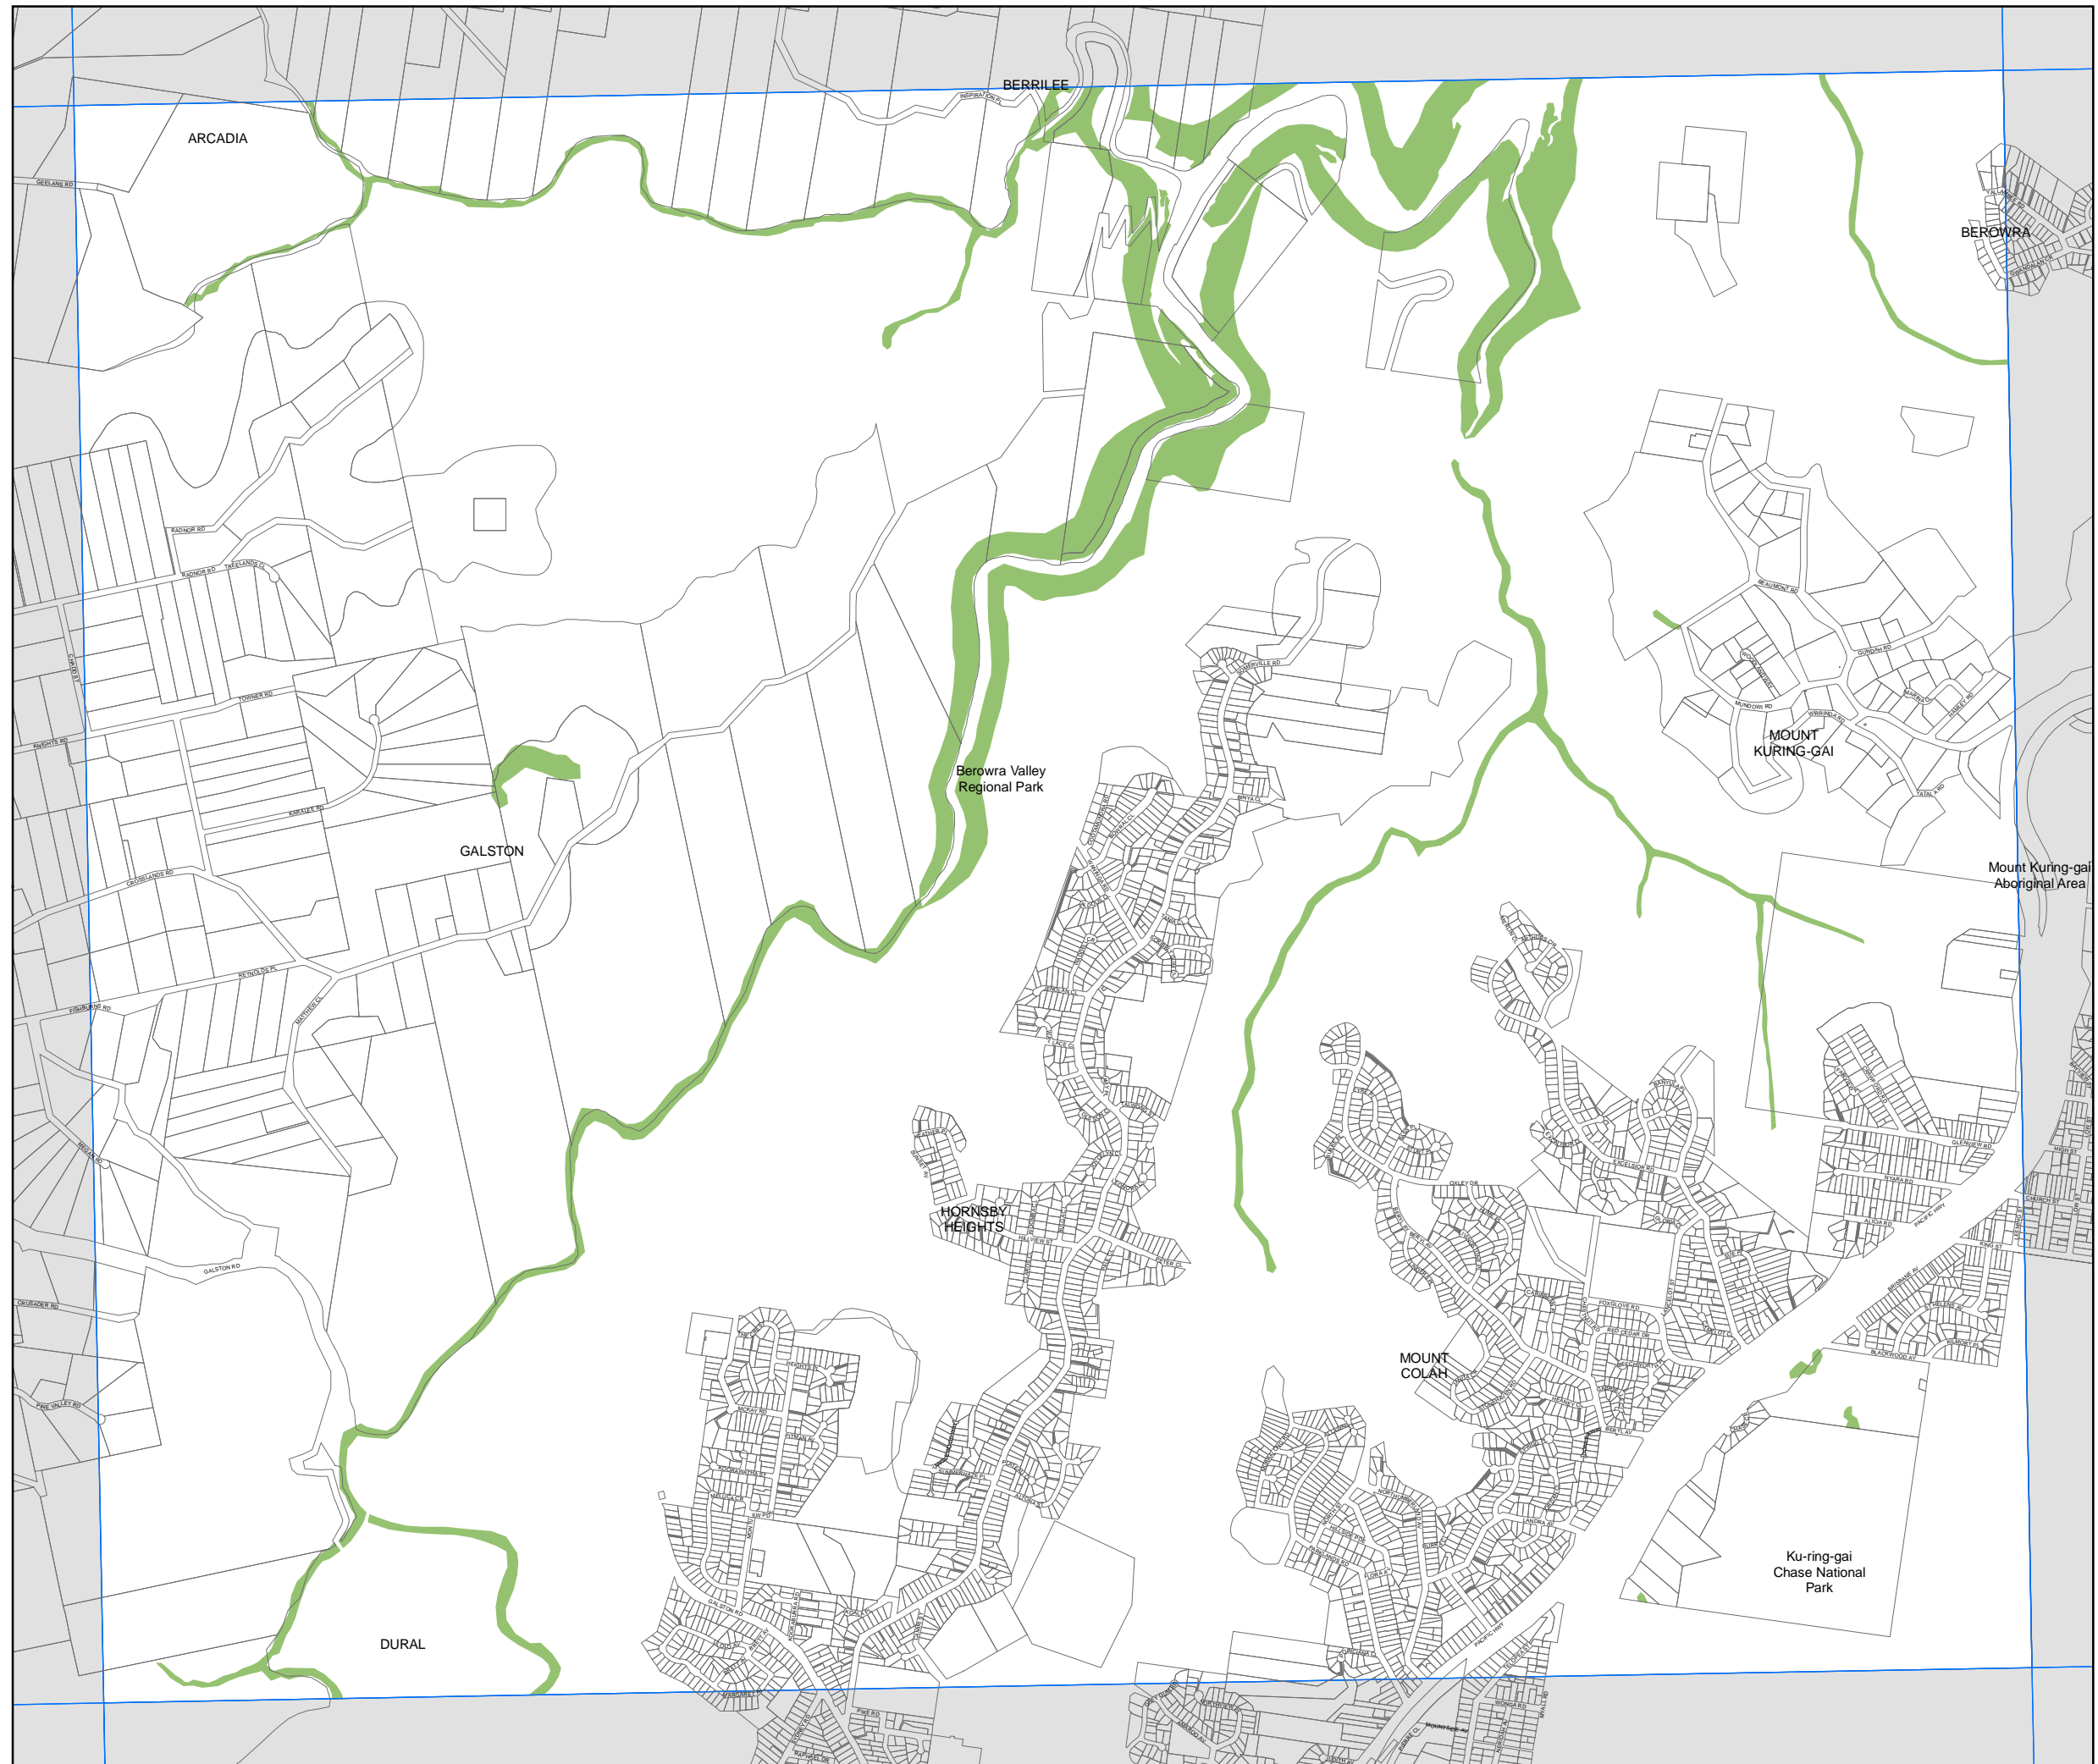

# Hornsby Local Environmental Plan 2013

Terrestrial Biodiversity Map - Sheet BIO\_016

Biodiversity

### Cadastre

Cadastre 15/11/2012 © Hornsby Shire Council

0 300 600 Metres

Scale: 1:20,000 @ A3

Projection: GDA 1994  
MGA Zone 56

Map identification number: 4000\_COM\_BIO\_016\_020\_20130805