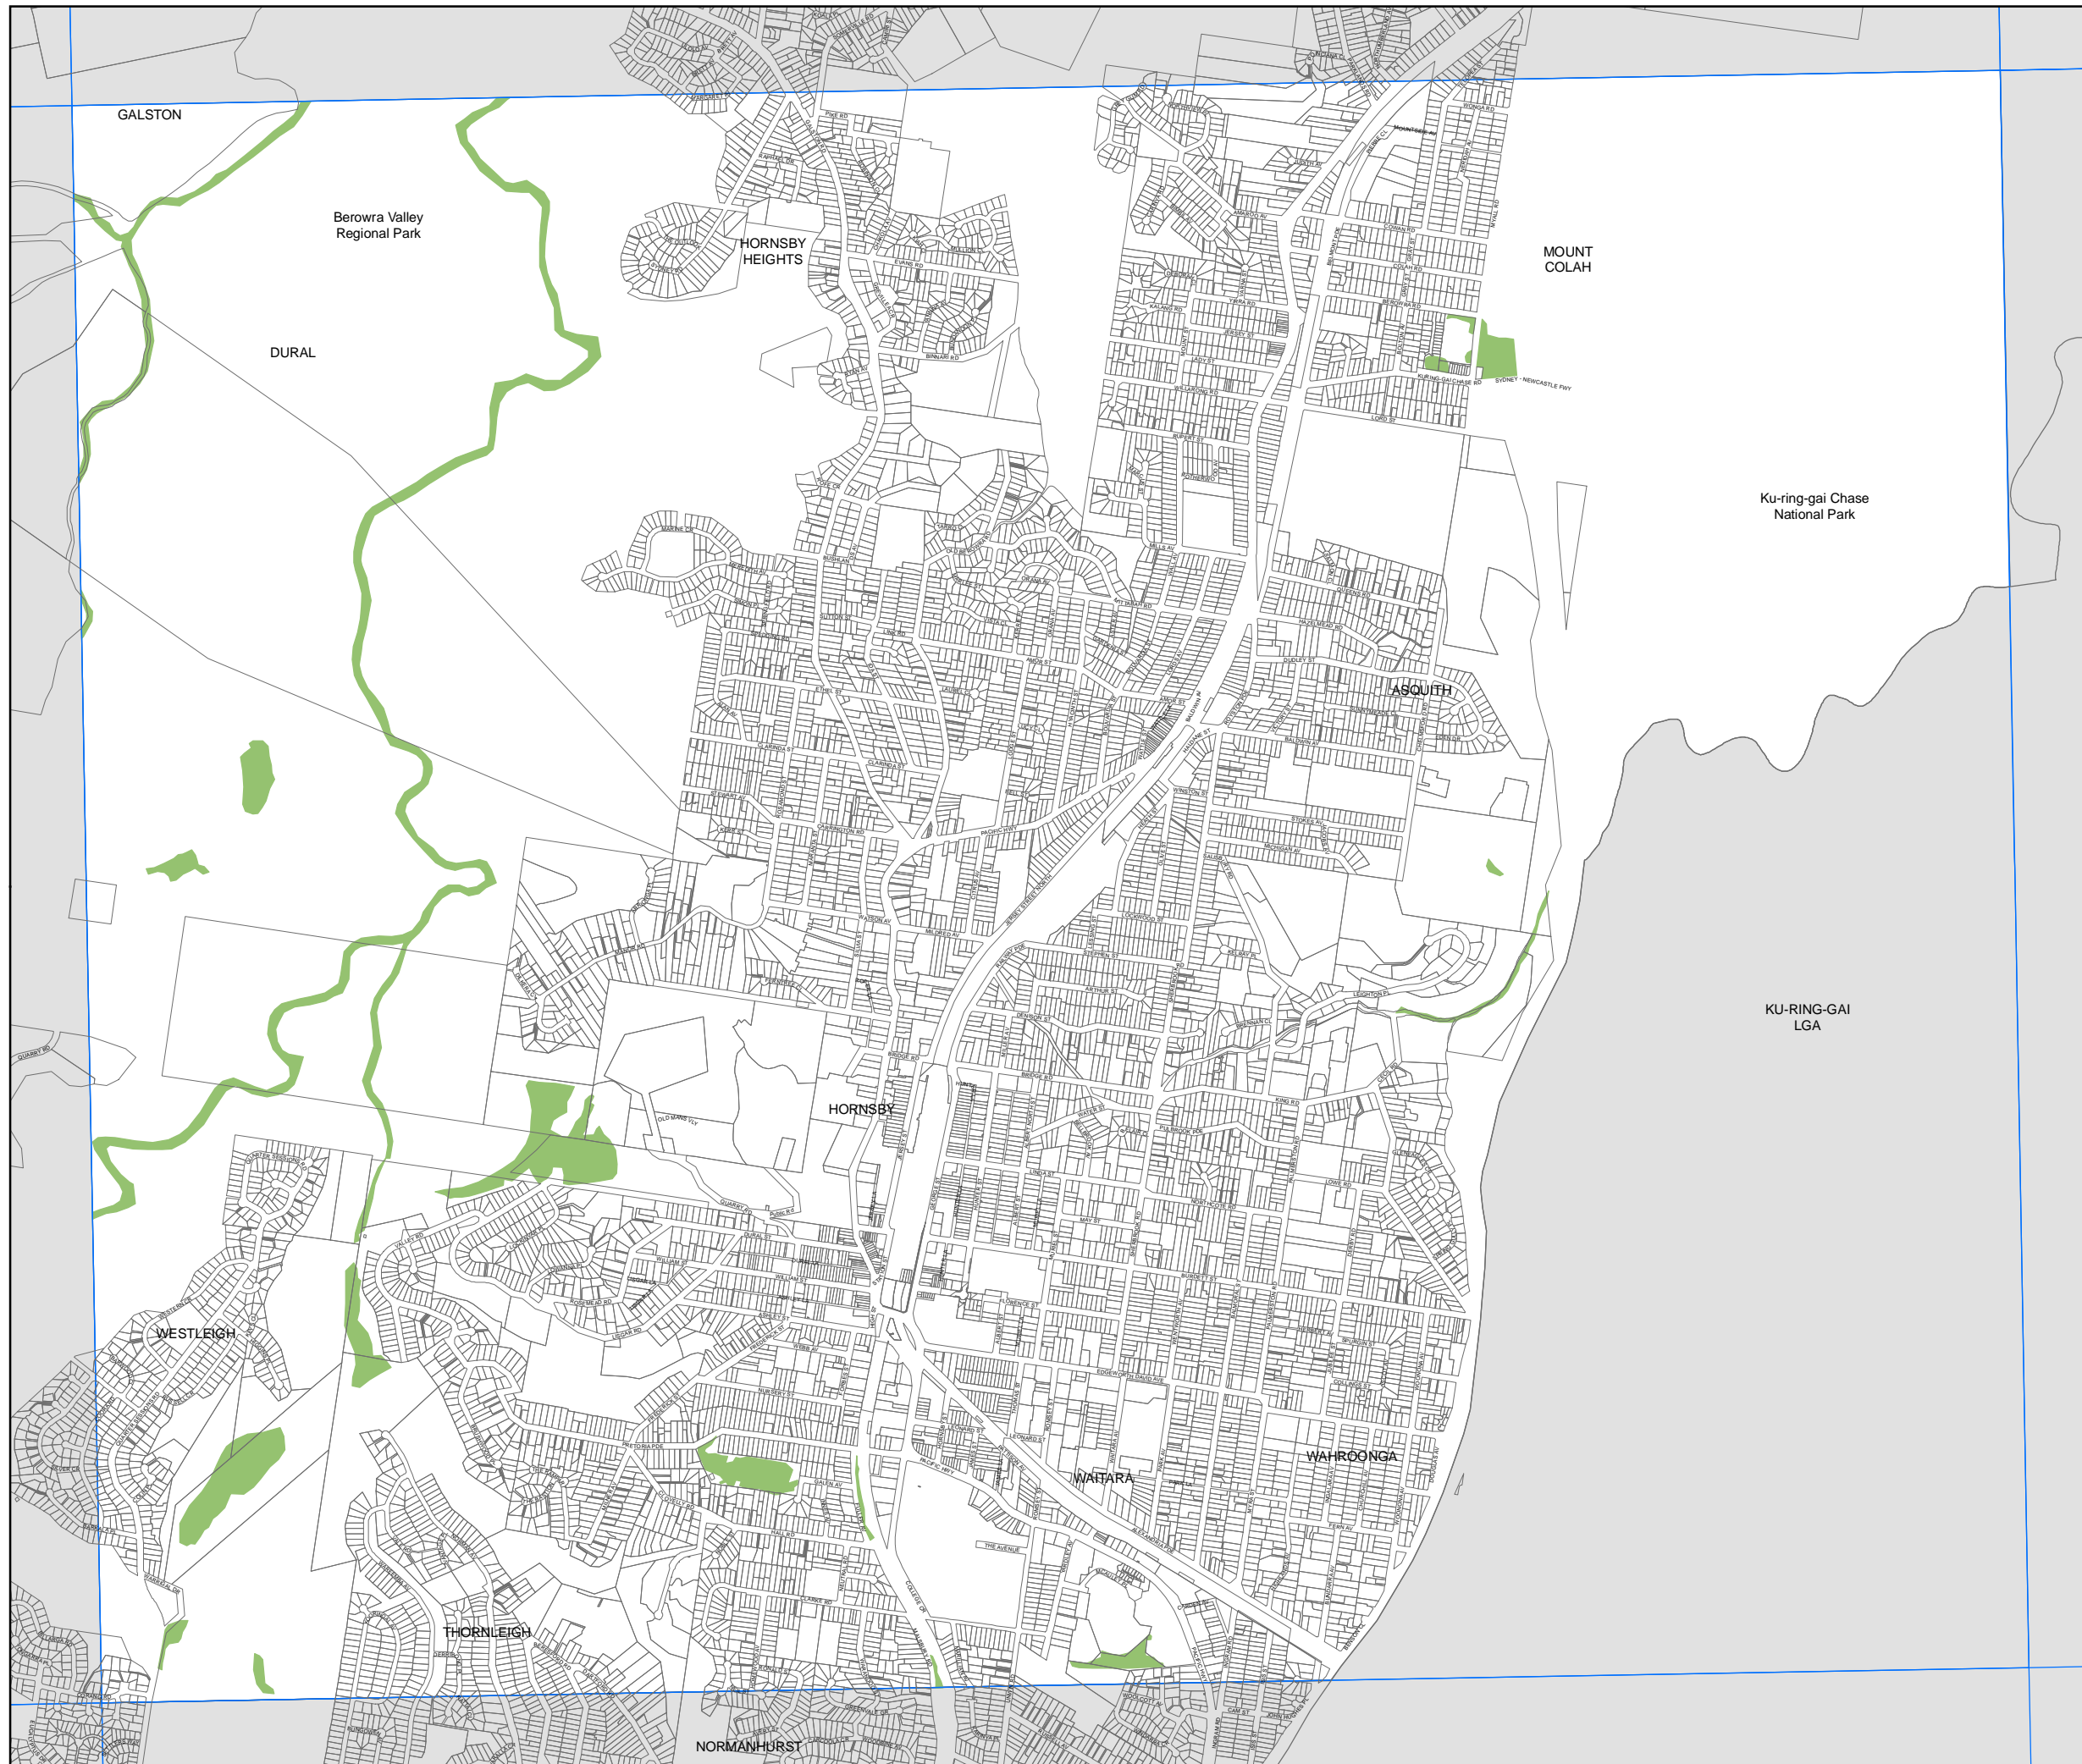

# Hornsby Local Environmental Plan 2013

## Terrestrial Biodiversity Map - Sheet BIO\_017

Biodiversity

### Cadastre

Cadastre 15/11/2012 © Hornsby Shire Council

0 300 600 Metres

Scale: 1:20,000 @ A3

Projection: GDA 1994  
MGA Zone 56

Map identification number: 4000\_COM\_BIO\_017\_020\_20130805