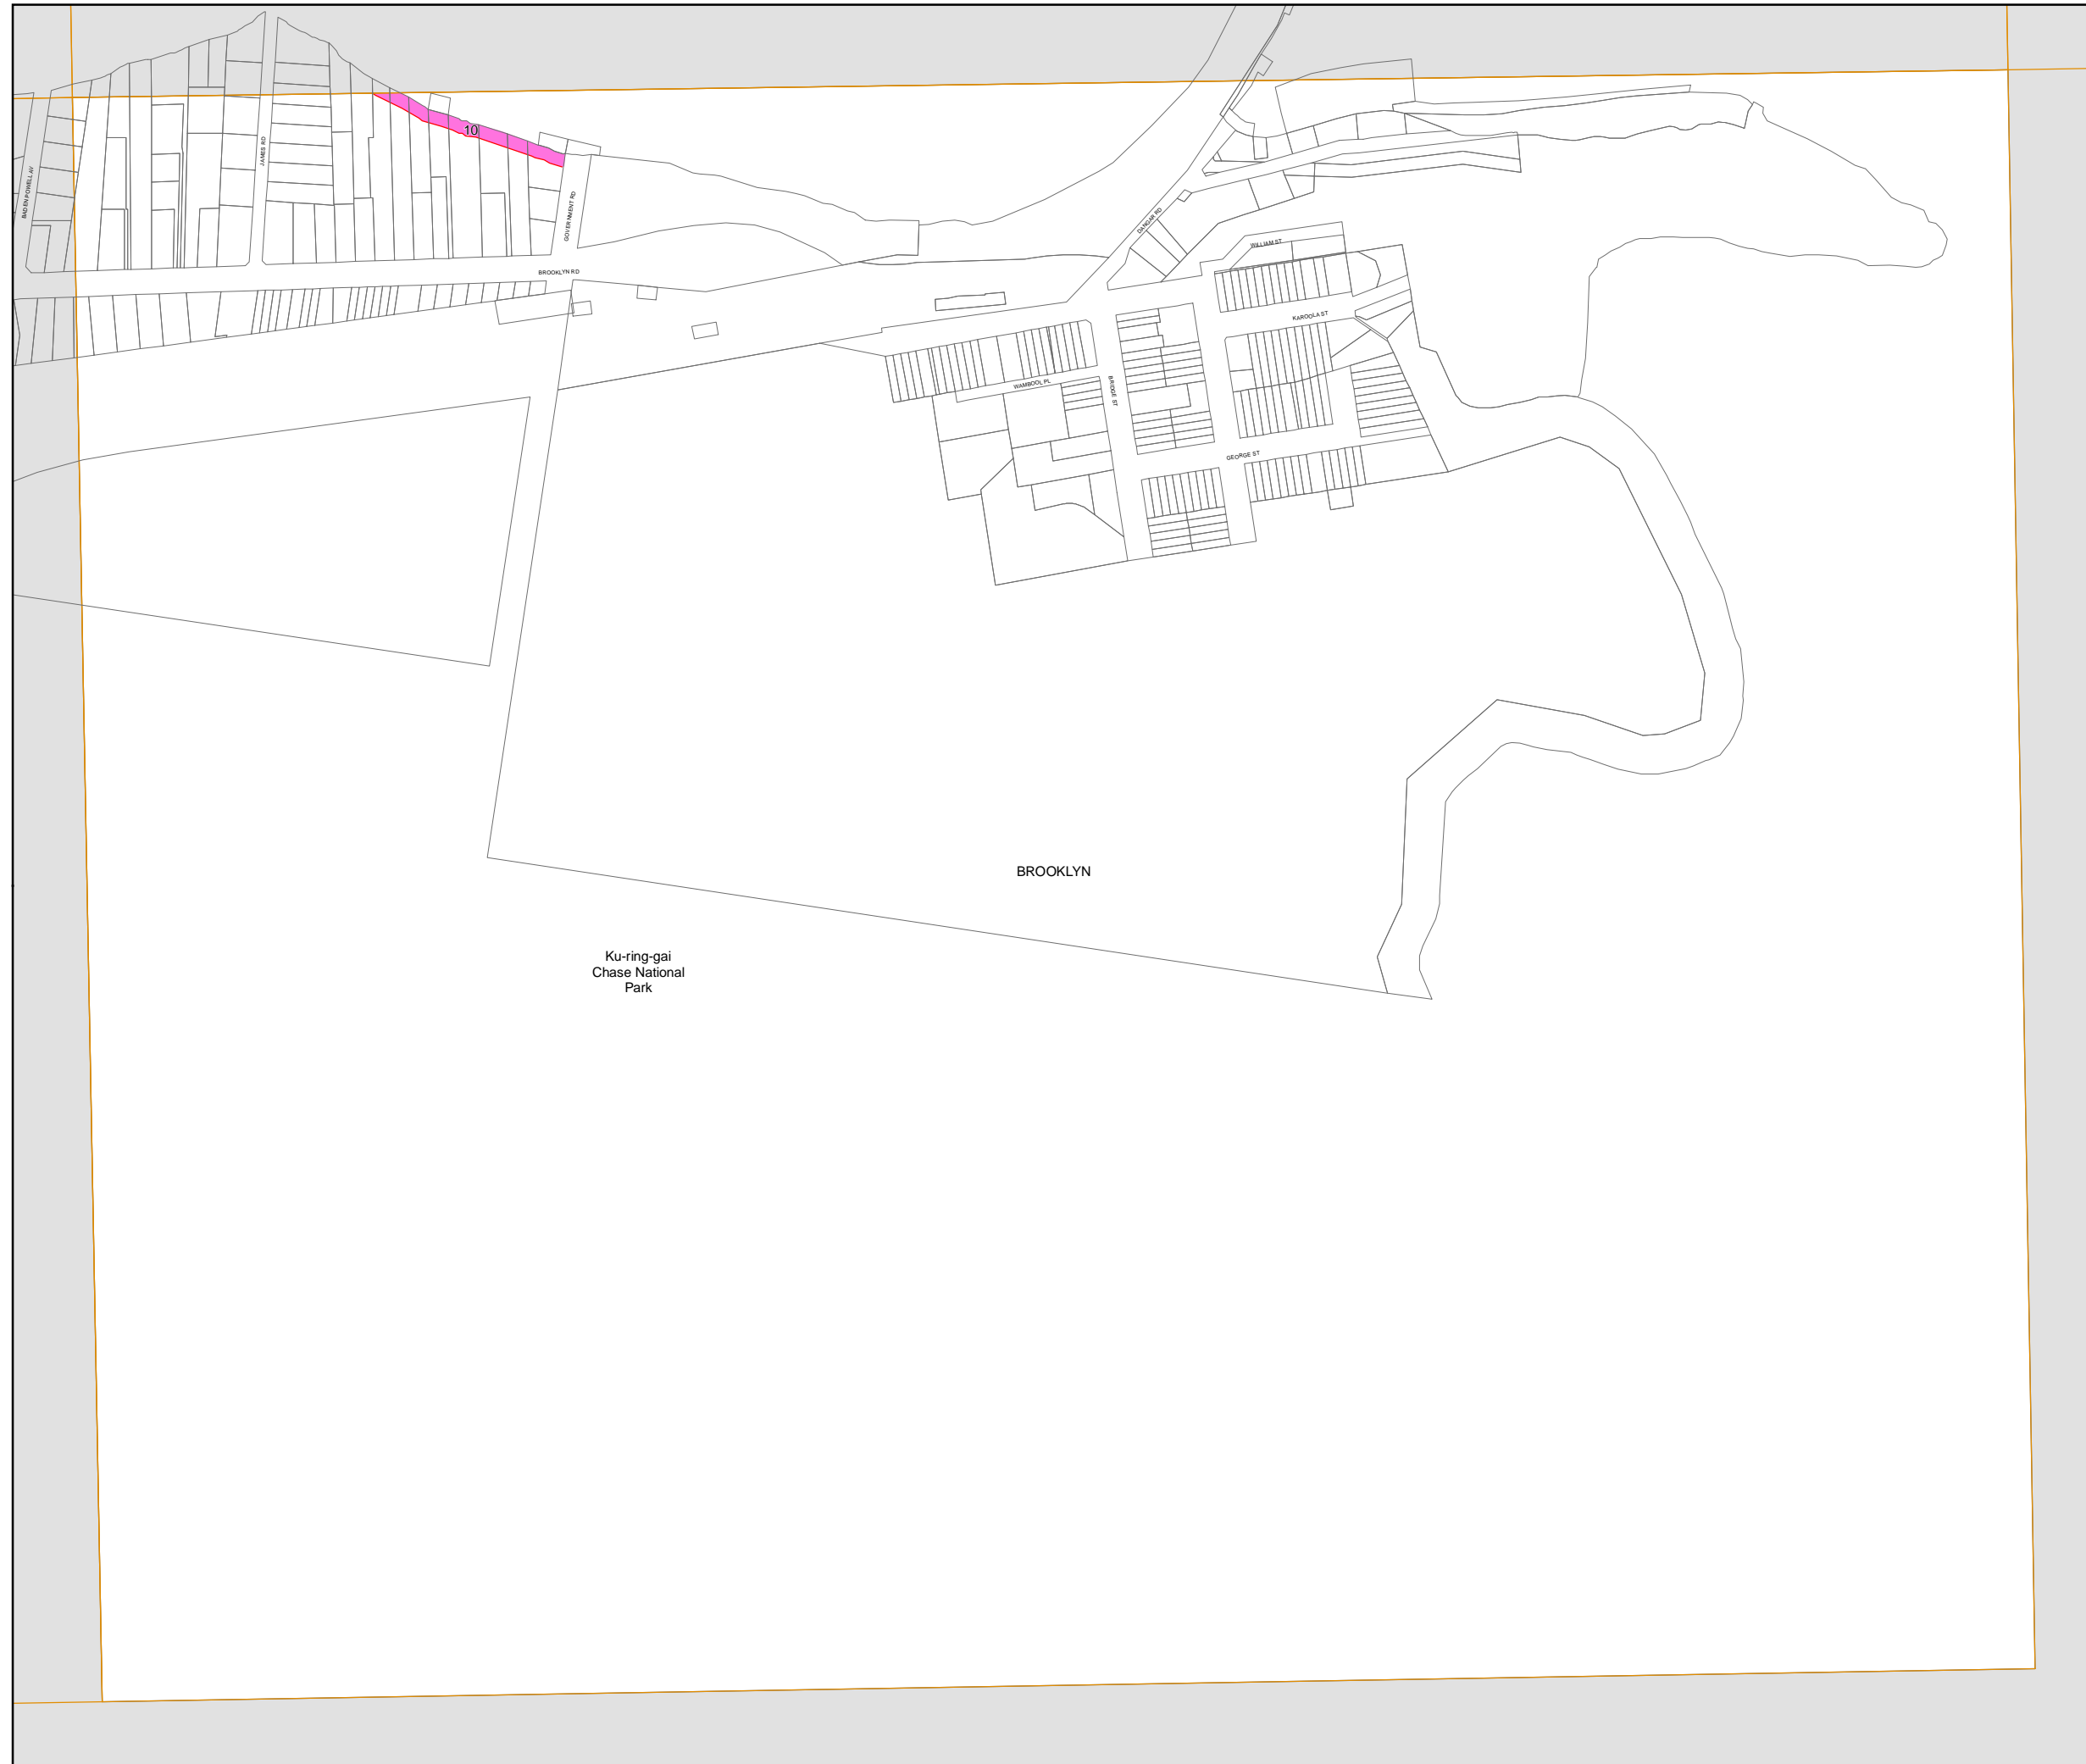

Hornsby Local Environmental Plan 2013

Foreshore Building Line Map - Sheet FBL_025AD

Foreshore Building Line

- Foreshore Area
- Foreshore Building Line

Cadastre

- Cadastre 15/11/2012 © Hornsby Shire Council

0 100 200 Metres

Scale: 1:5,000 @ A3
Projection: GDA 1994
MGA Zone 56