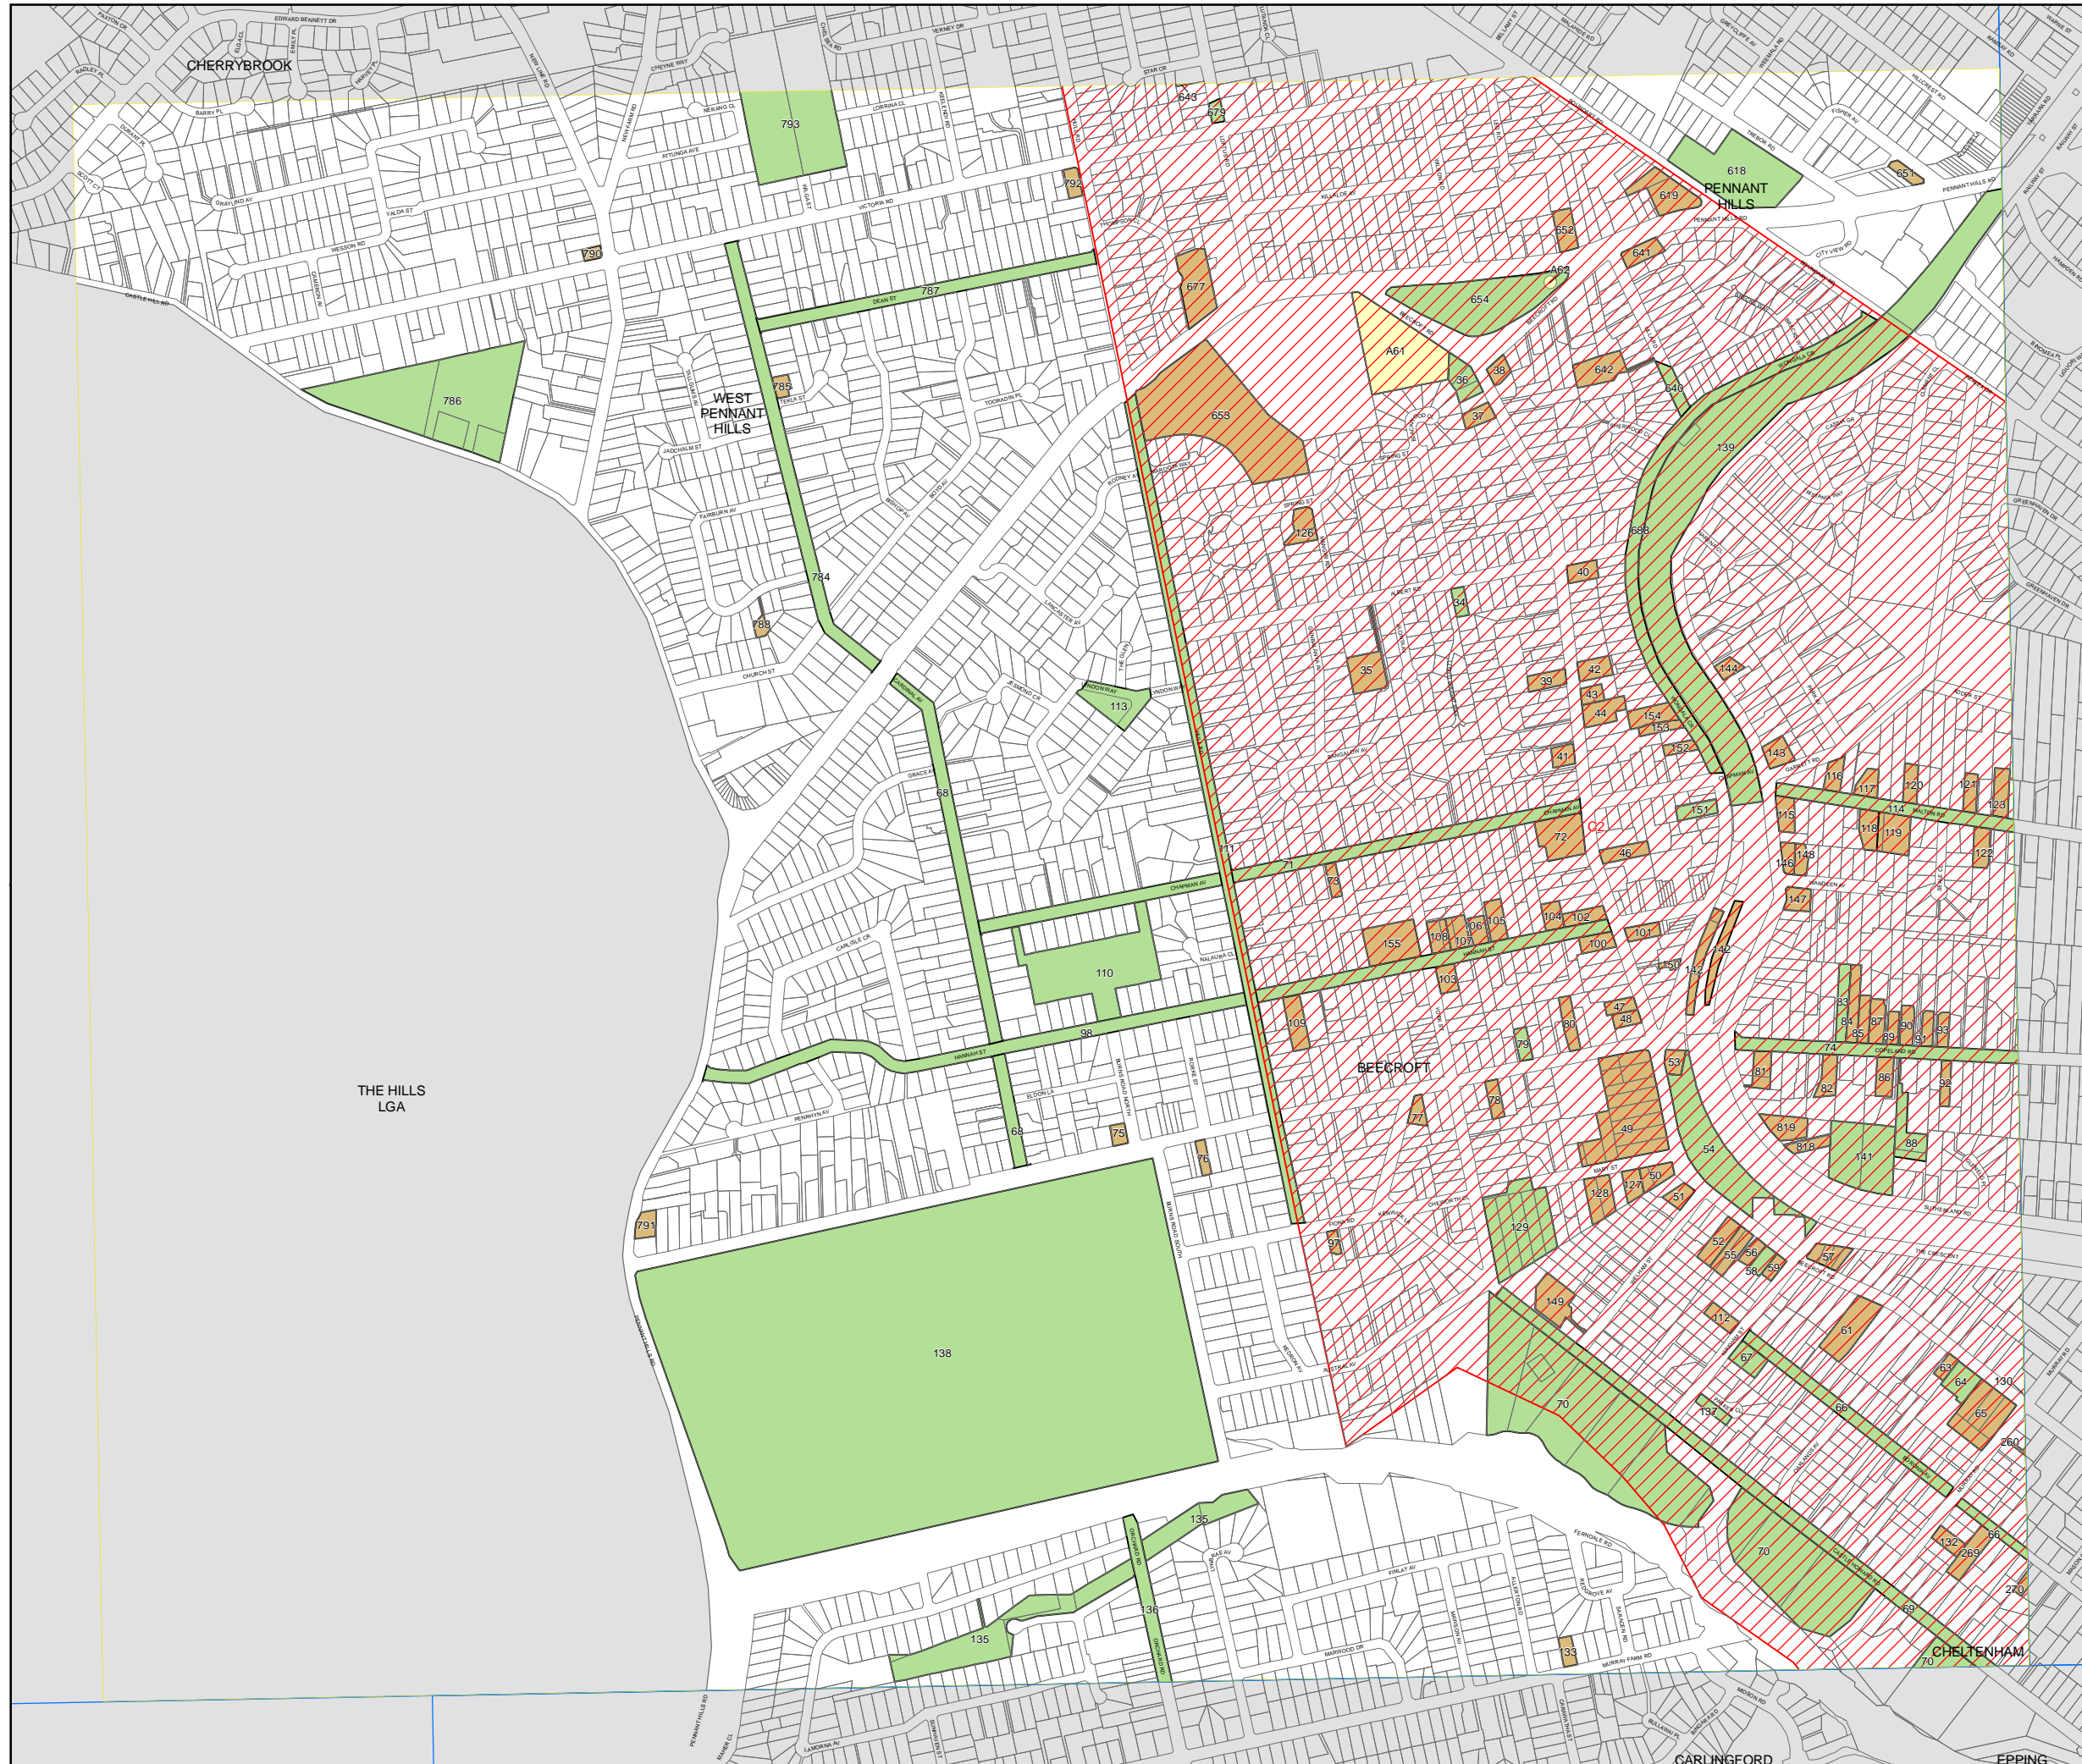

Hornsby Local Environmental Plan 2013

Heritage Map - Sheet HER_010B

Heritage

-  Conservation Area - General
-  Item - General
-  Item - Archaeological
-  Item - Landscape

Cadastre

-  Cadastre 04/08/2014 © Hornsby Shire Council

0 150 300 Metres

Scale: 1:10,000 @ A3

Projection: GDA 1994
MGA Zone 56

Map identification number: 4000_COM_HER_010B_010_20140905