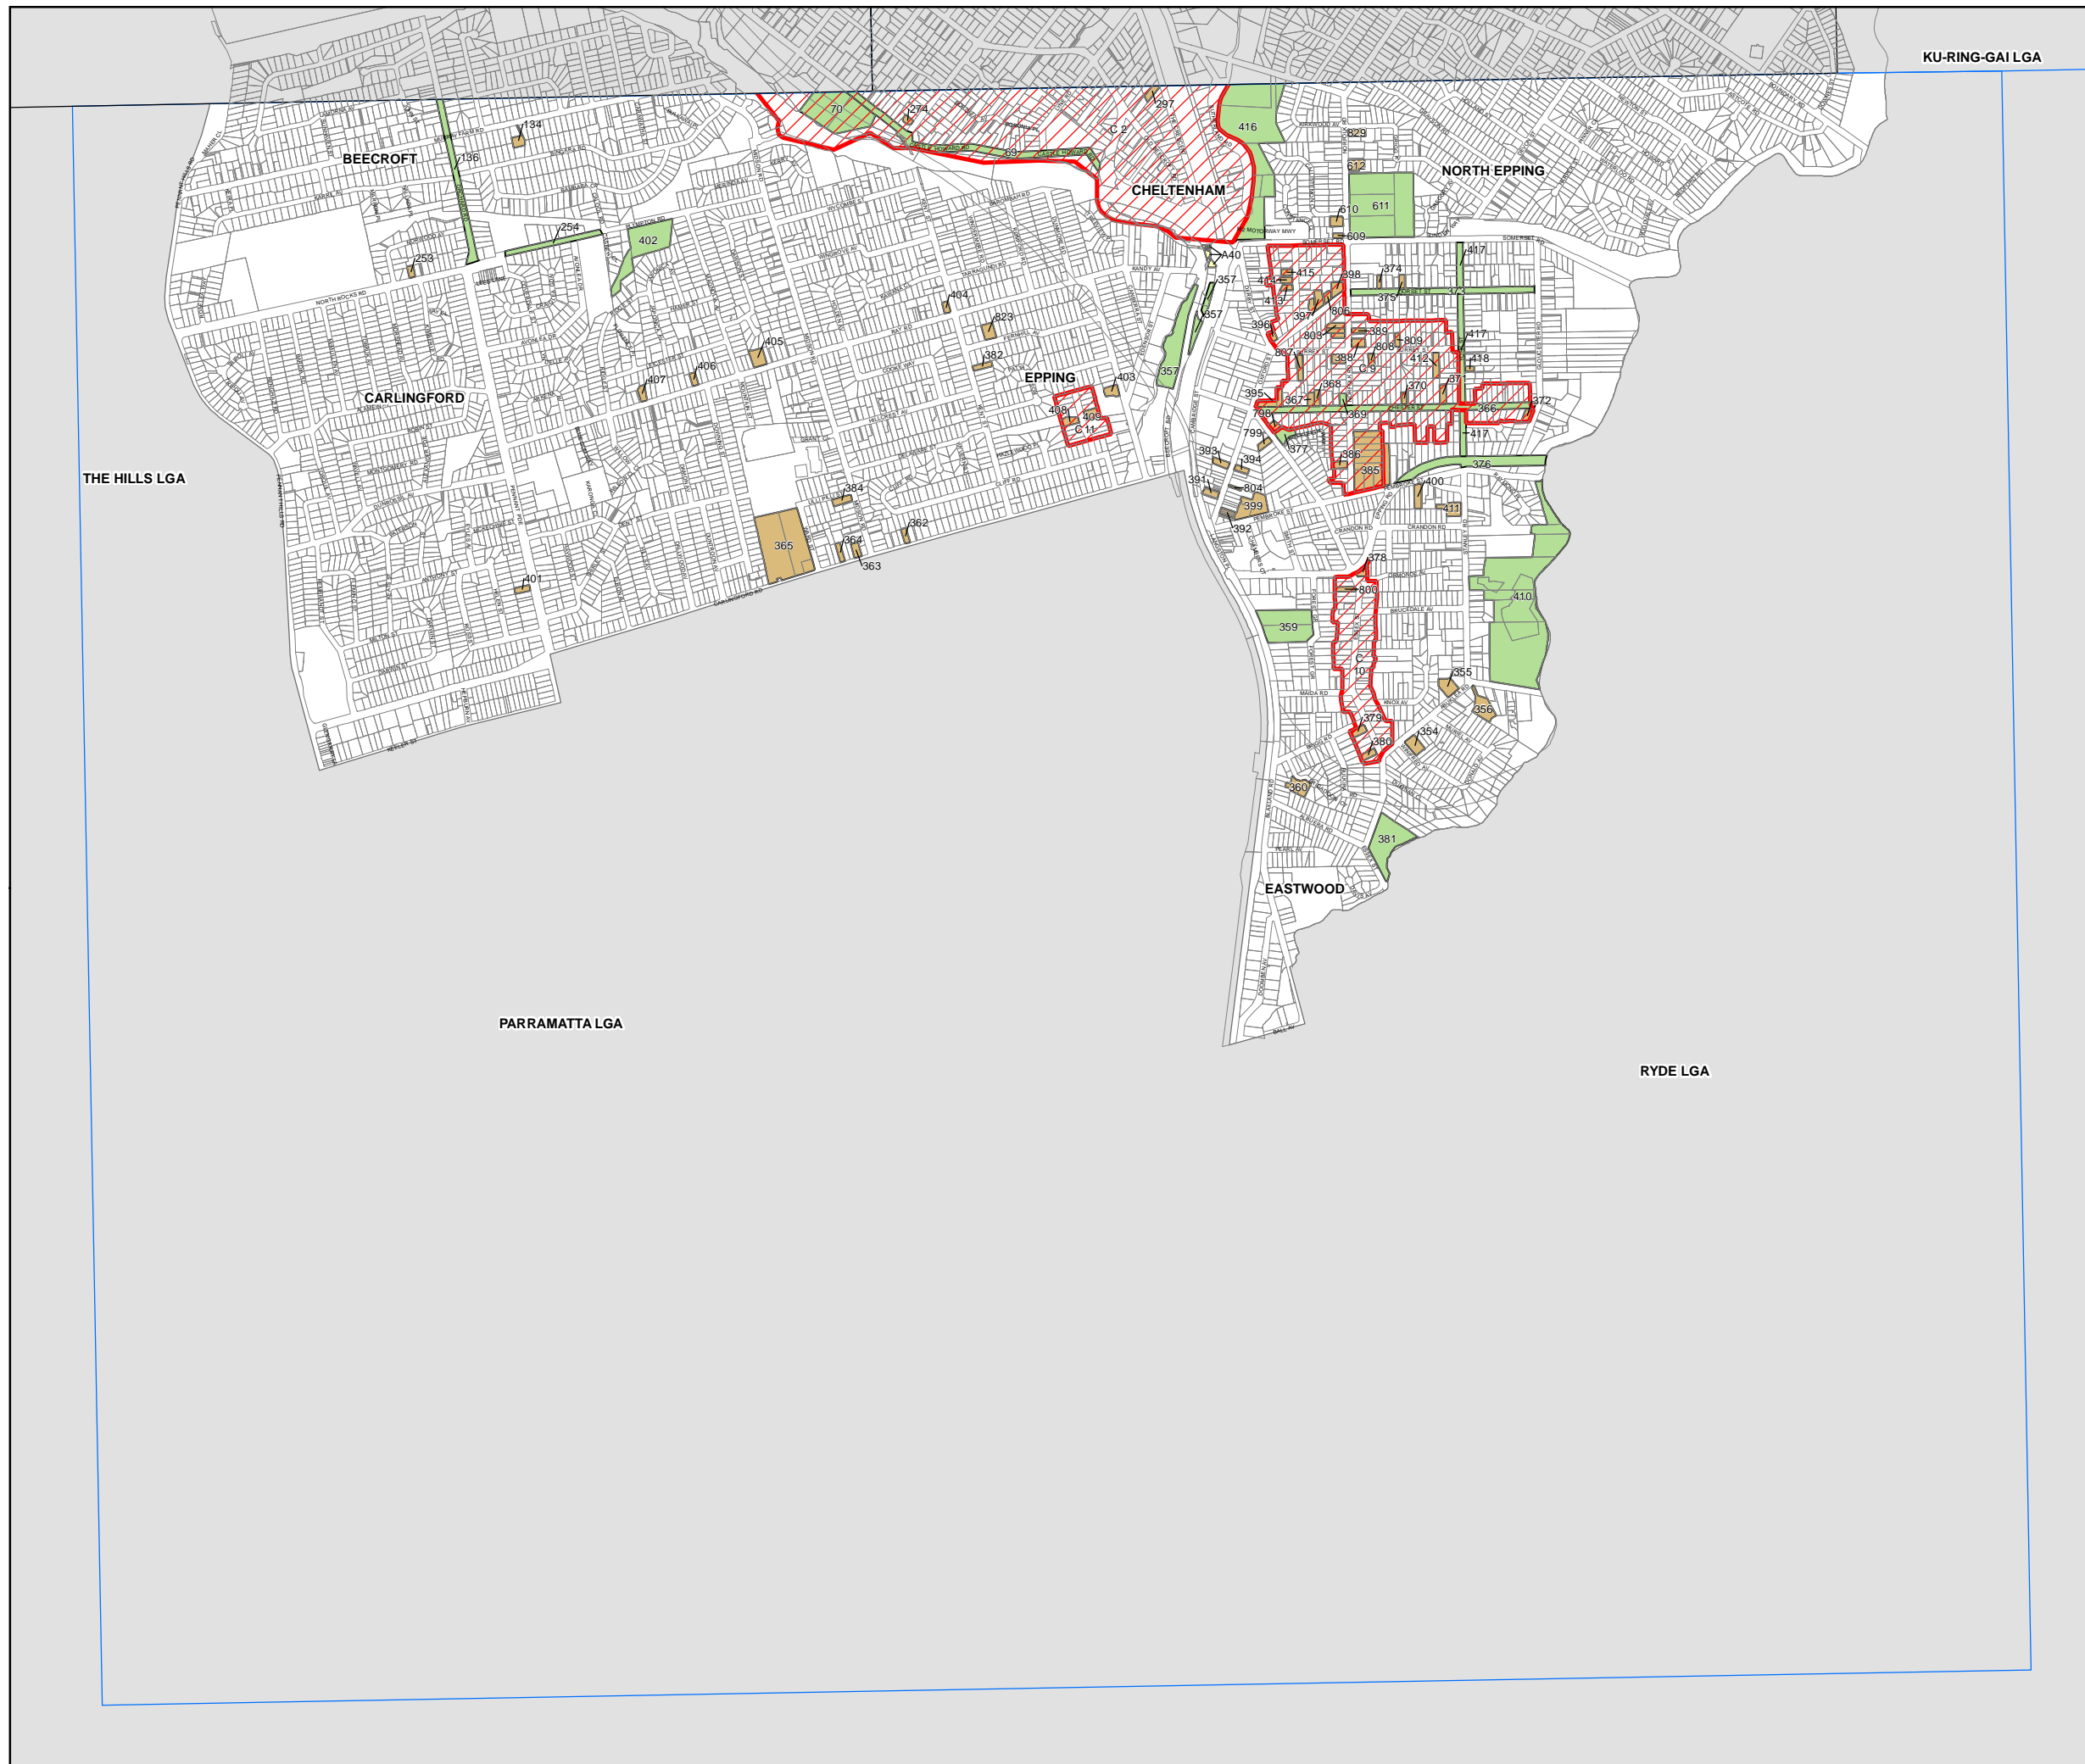

# Hornsby Local Environmental Plan 2013

## Heritage Map - Sheet HER\_011

### Heritage

-  Conservation Area - General
-  Item - Archaeological
-  Item - General
-  Item - Landscape

### Cadastre

-  Cadastre 28/01/2016 © Hornsby Shire Council

N

Scale: 1:20,000 @ A3

Projection: GDA 1994  
MGA Zone 56

Map identification number: 4000\_COM\_HER\_011\_020\_20160725