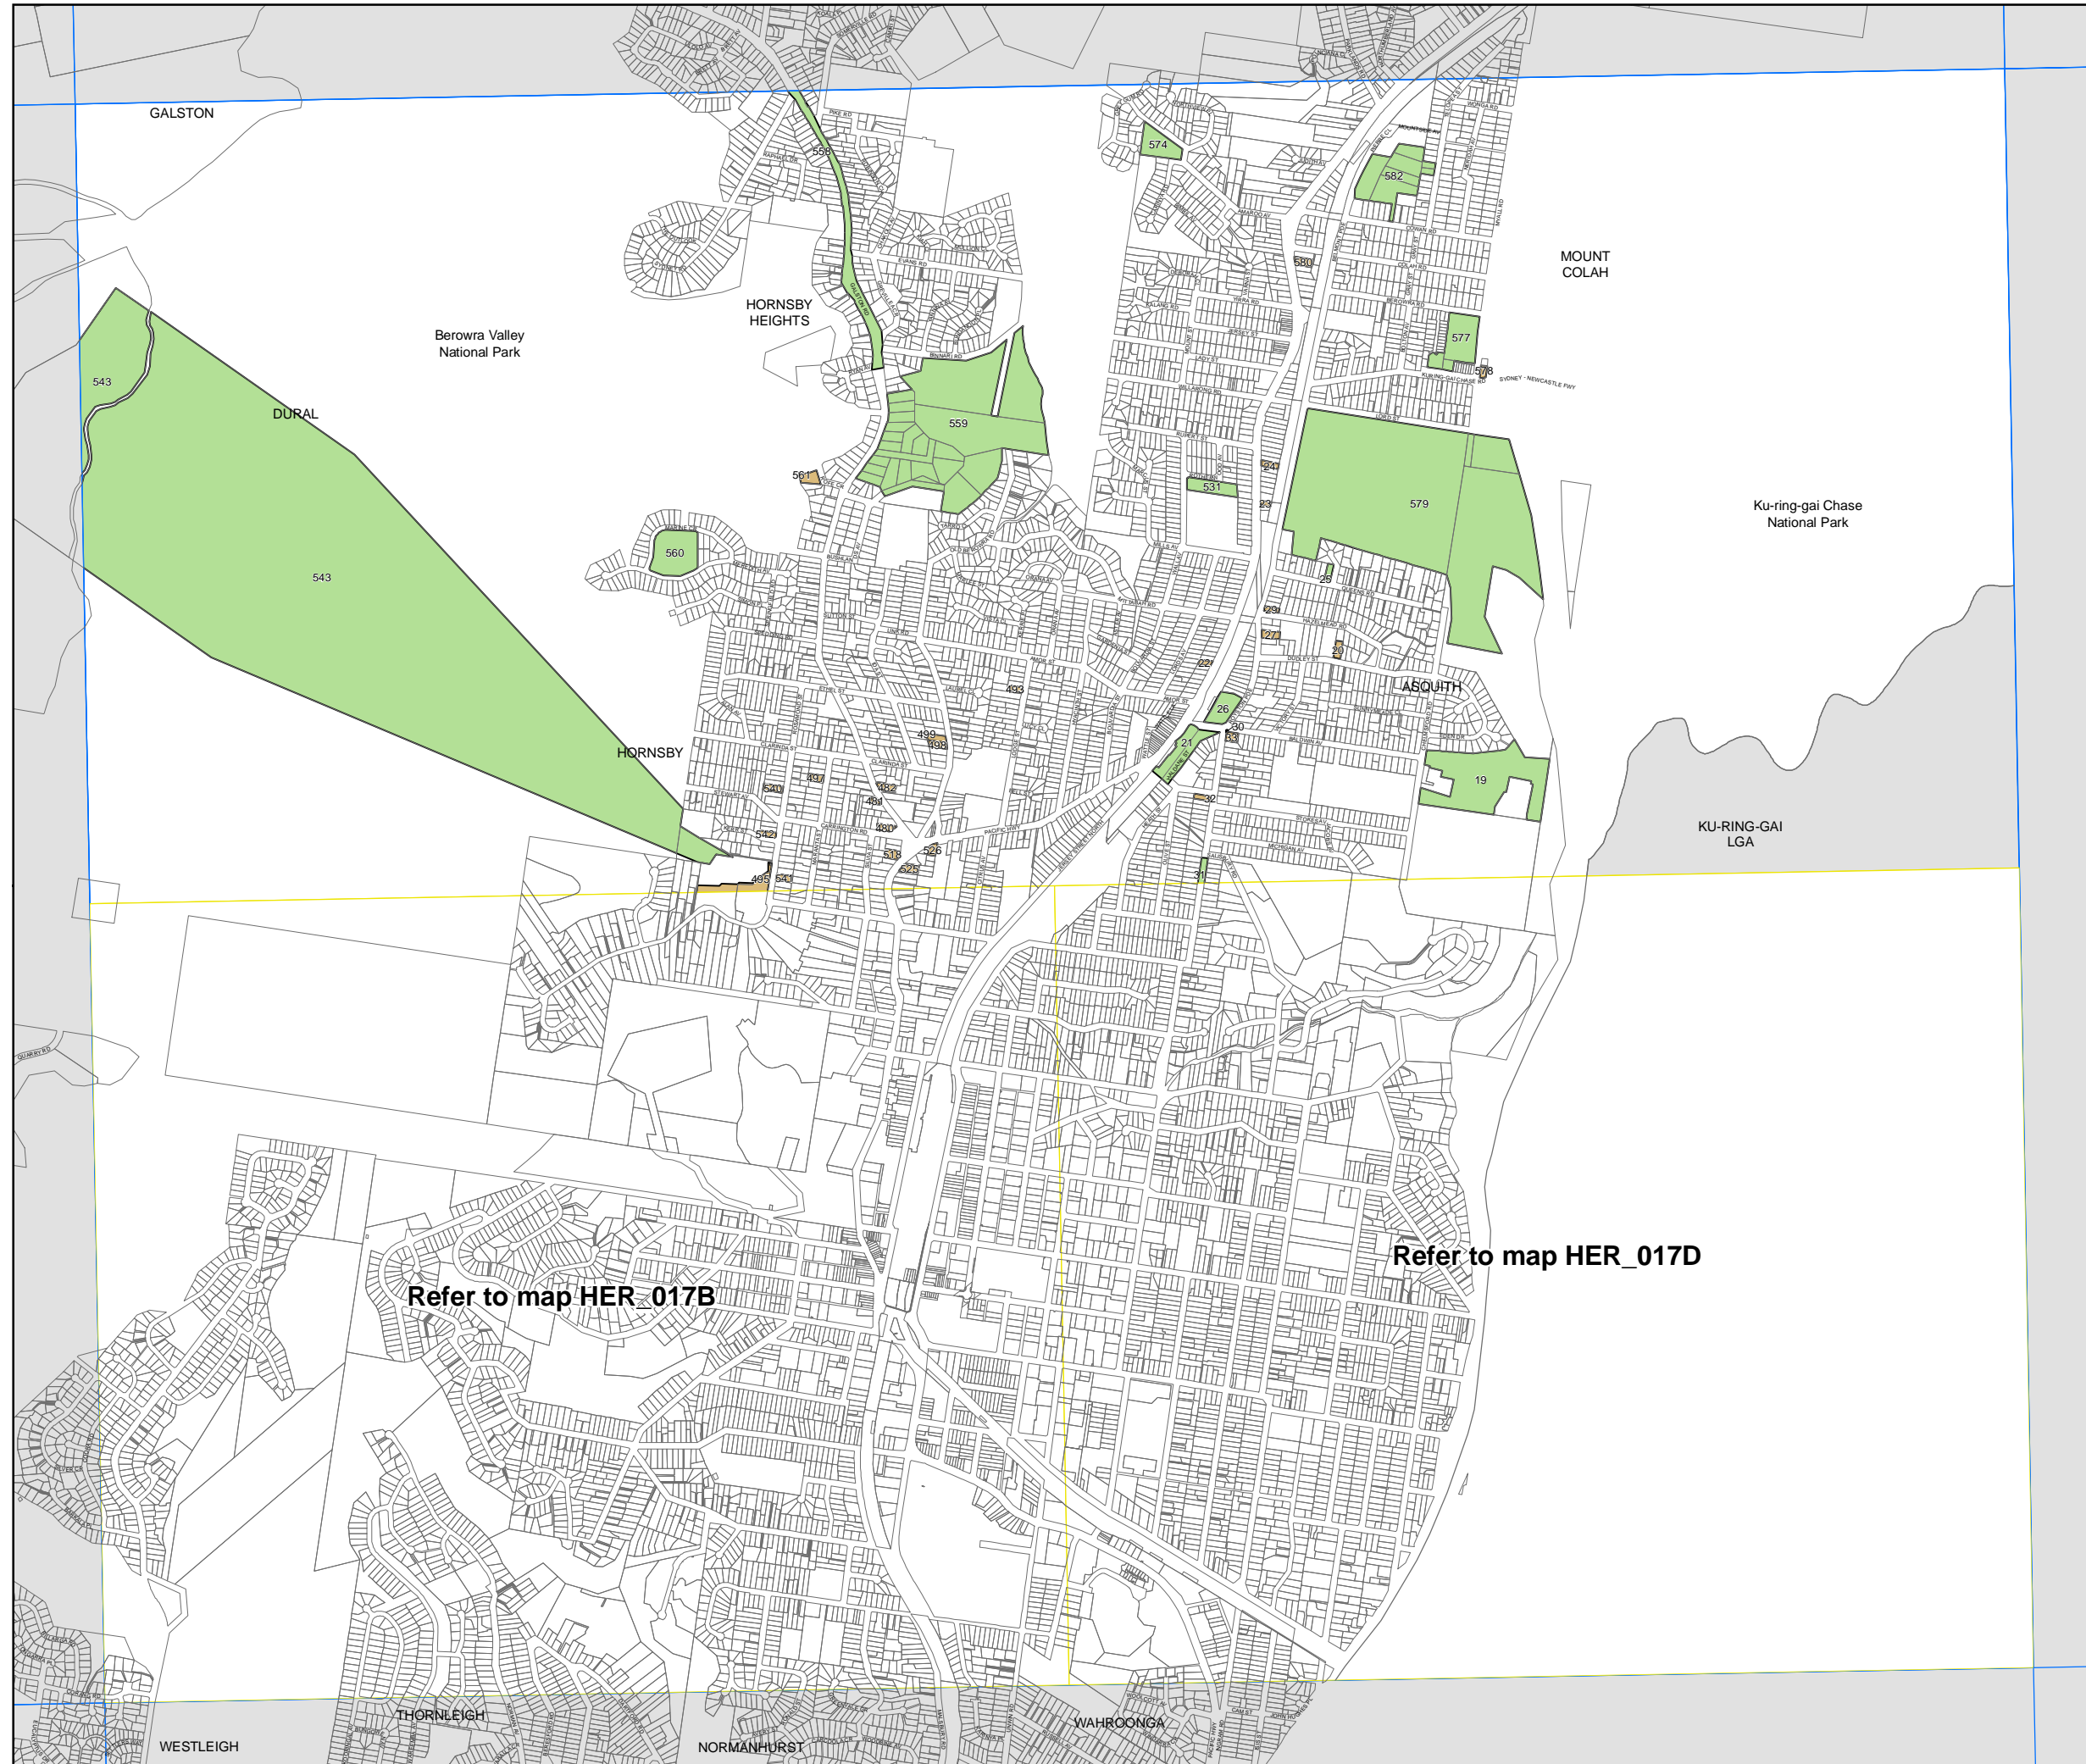

Hornsby Local Environmental Plan 2013

Heritage Map - Sheet HER_017

Heritage

-  Conservation Area - General
-  Item - General
-  Item - Archaeological
-  Item - Landscape

Cadastre

-  Cadastre 04/08/2014 © Hornsby Shire Council

0 300 600 Metres

Scale: 1:20,000 @ A3

Projection: GDA 1994
MGA Zone 56

Map identification number: 4000_COM_HER_017_020_20140820

Refer to map HER_017B

Refer to map HER_017D