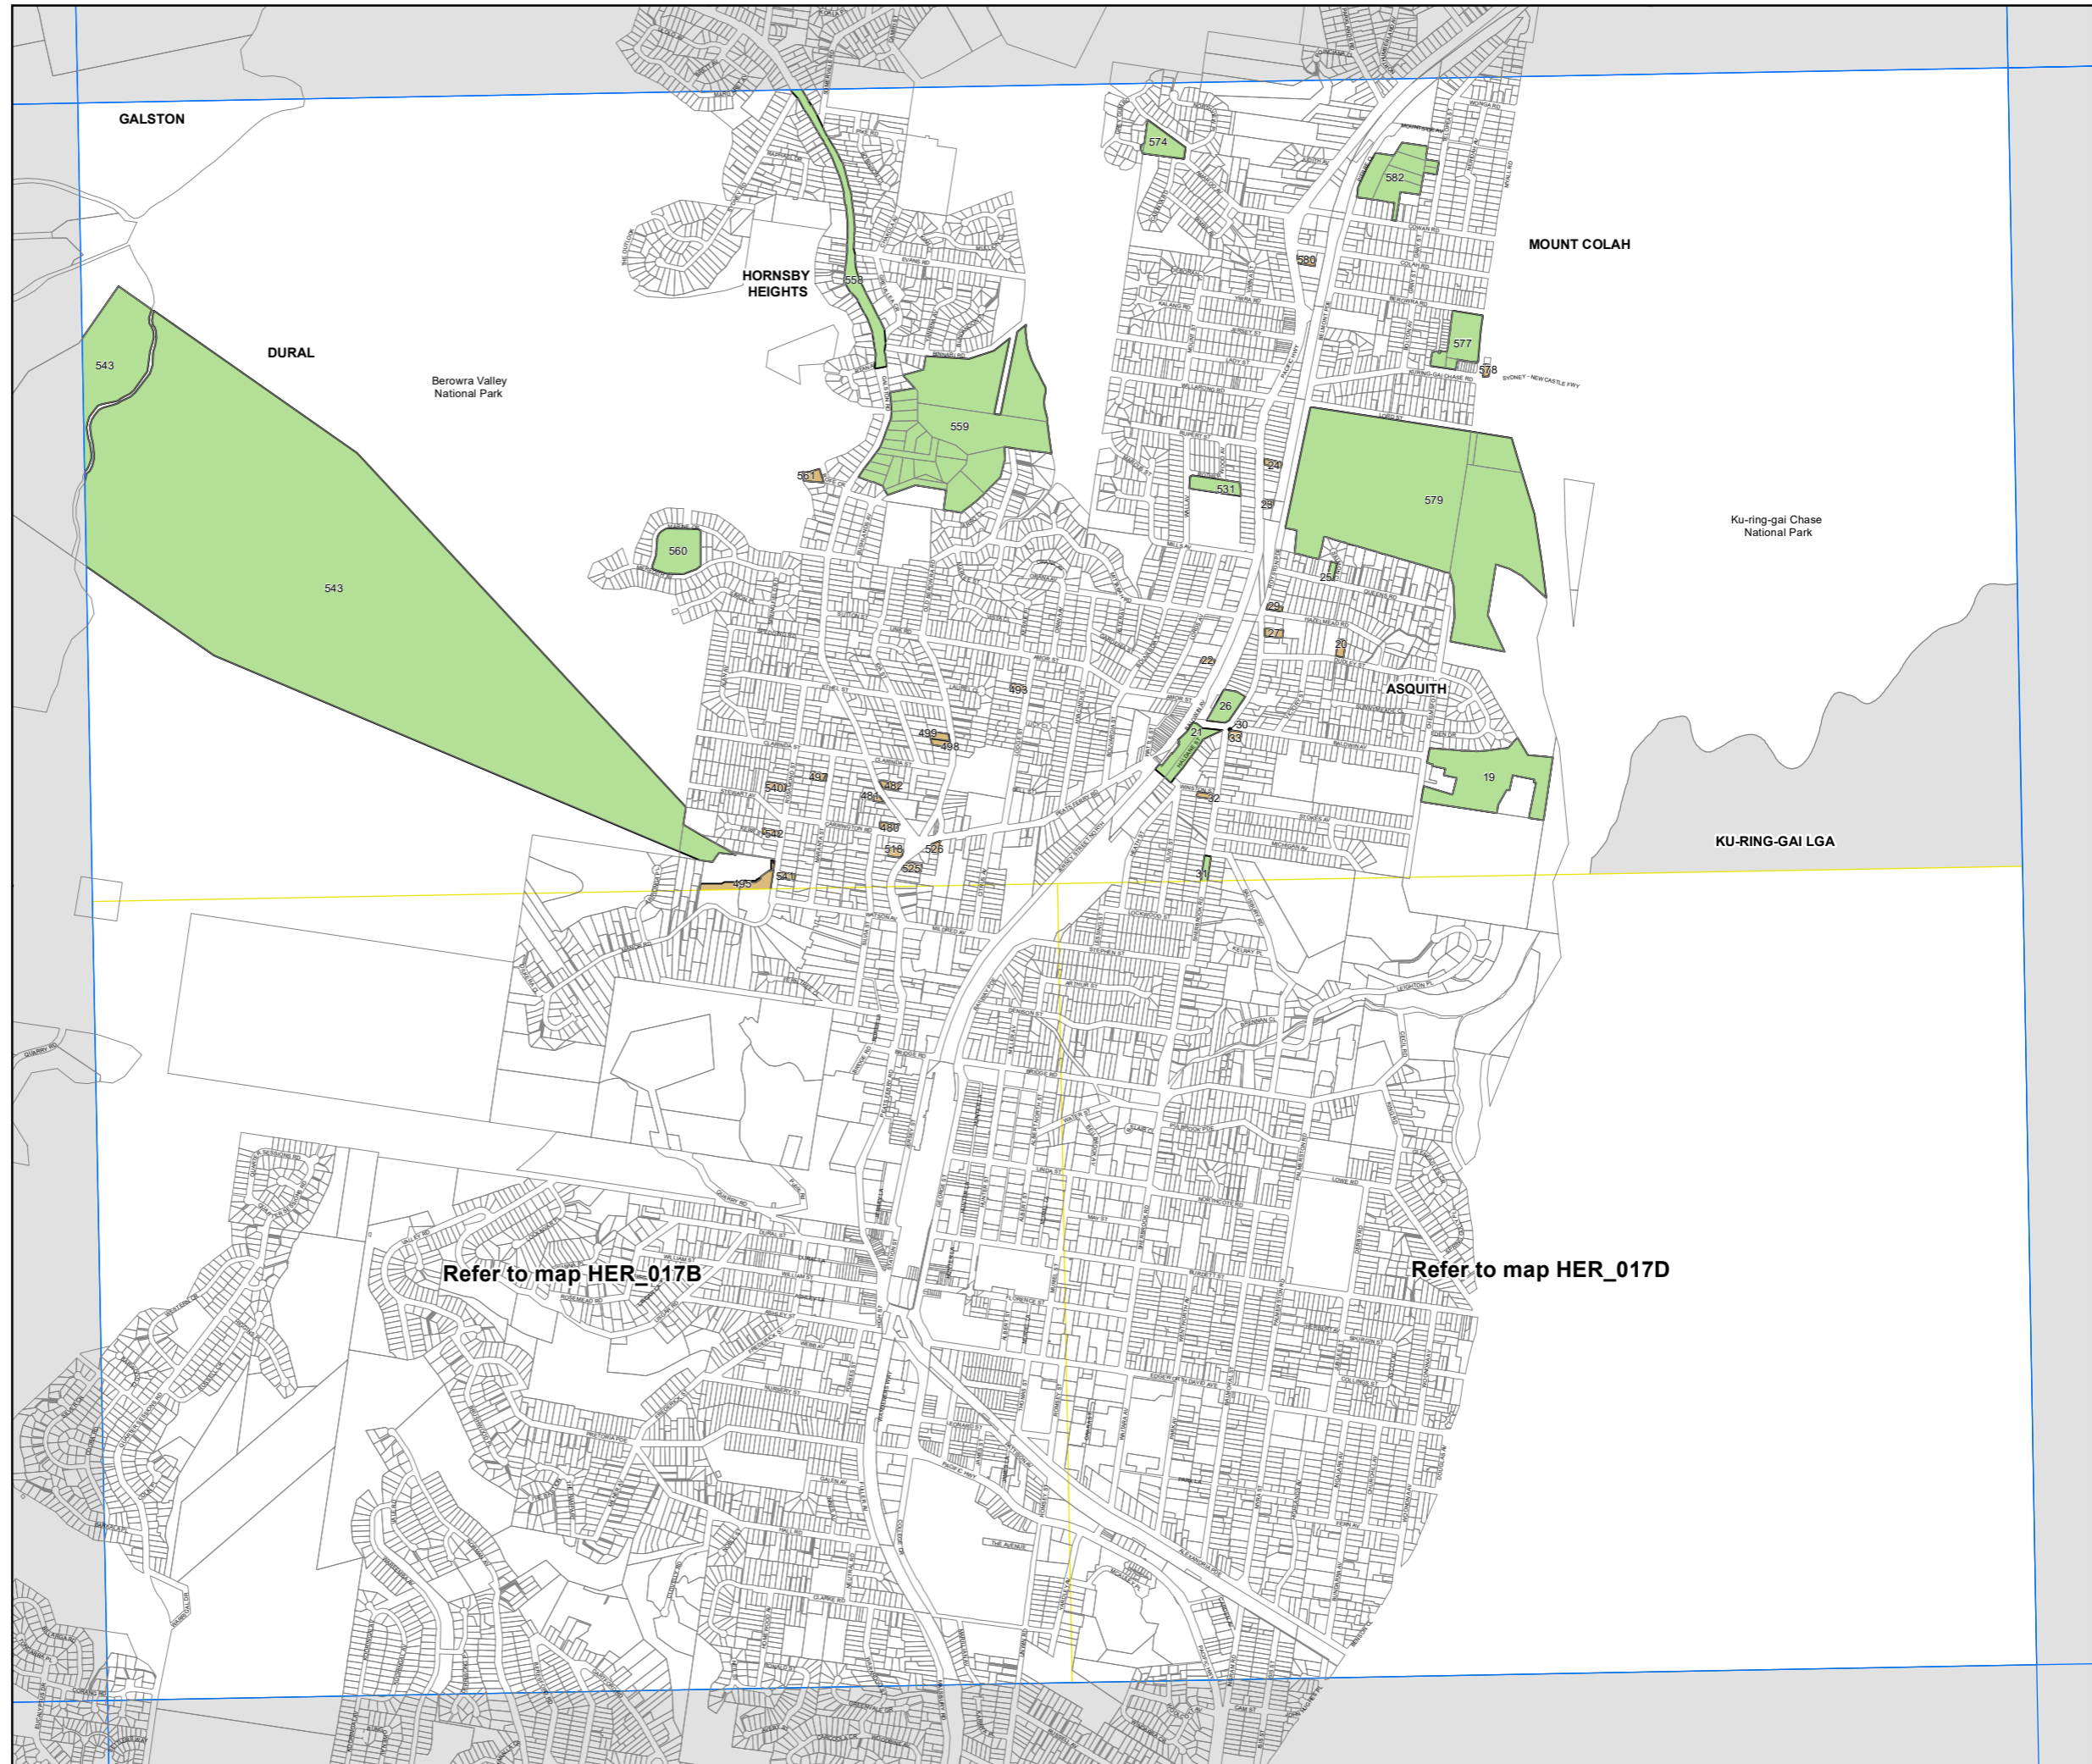

# Hornsby Local Environmental Plan 2013

## Heritage Map - Sheet HER\_017

### Heritage

-  Conservation Area - General
-  Item - Archaeological
-  Item - General
-  Item - Landscape

### Cadastre

-  Cadastre 03/06/2020 © Hornsby Shire Council

Refer to map HER\_017B

Refer to map HER\_017D