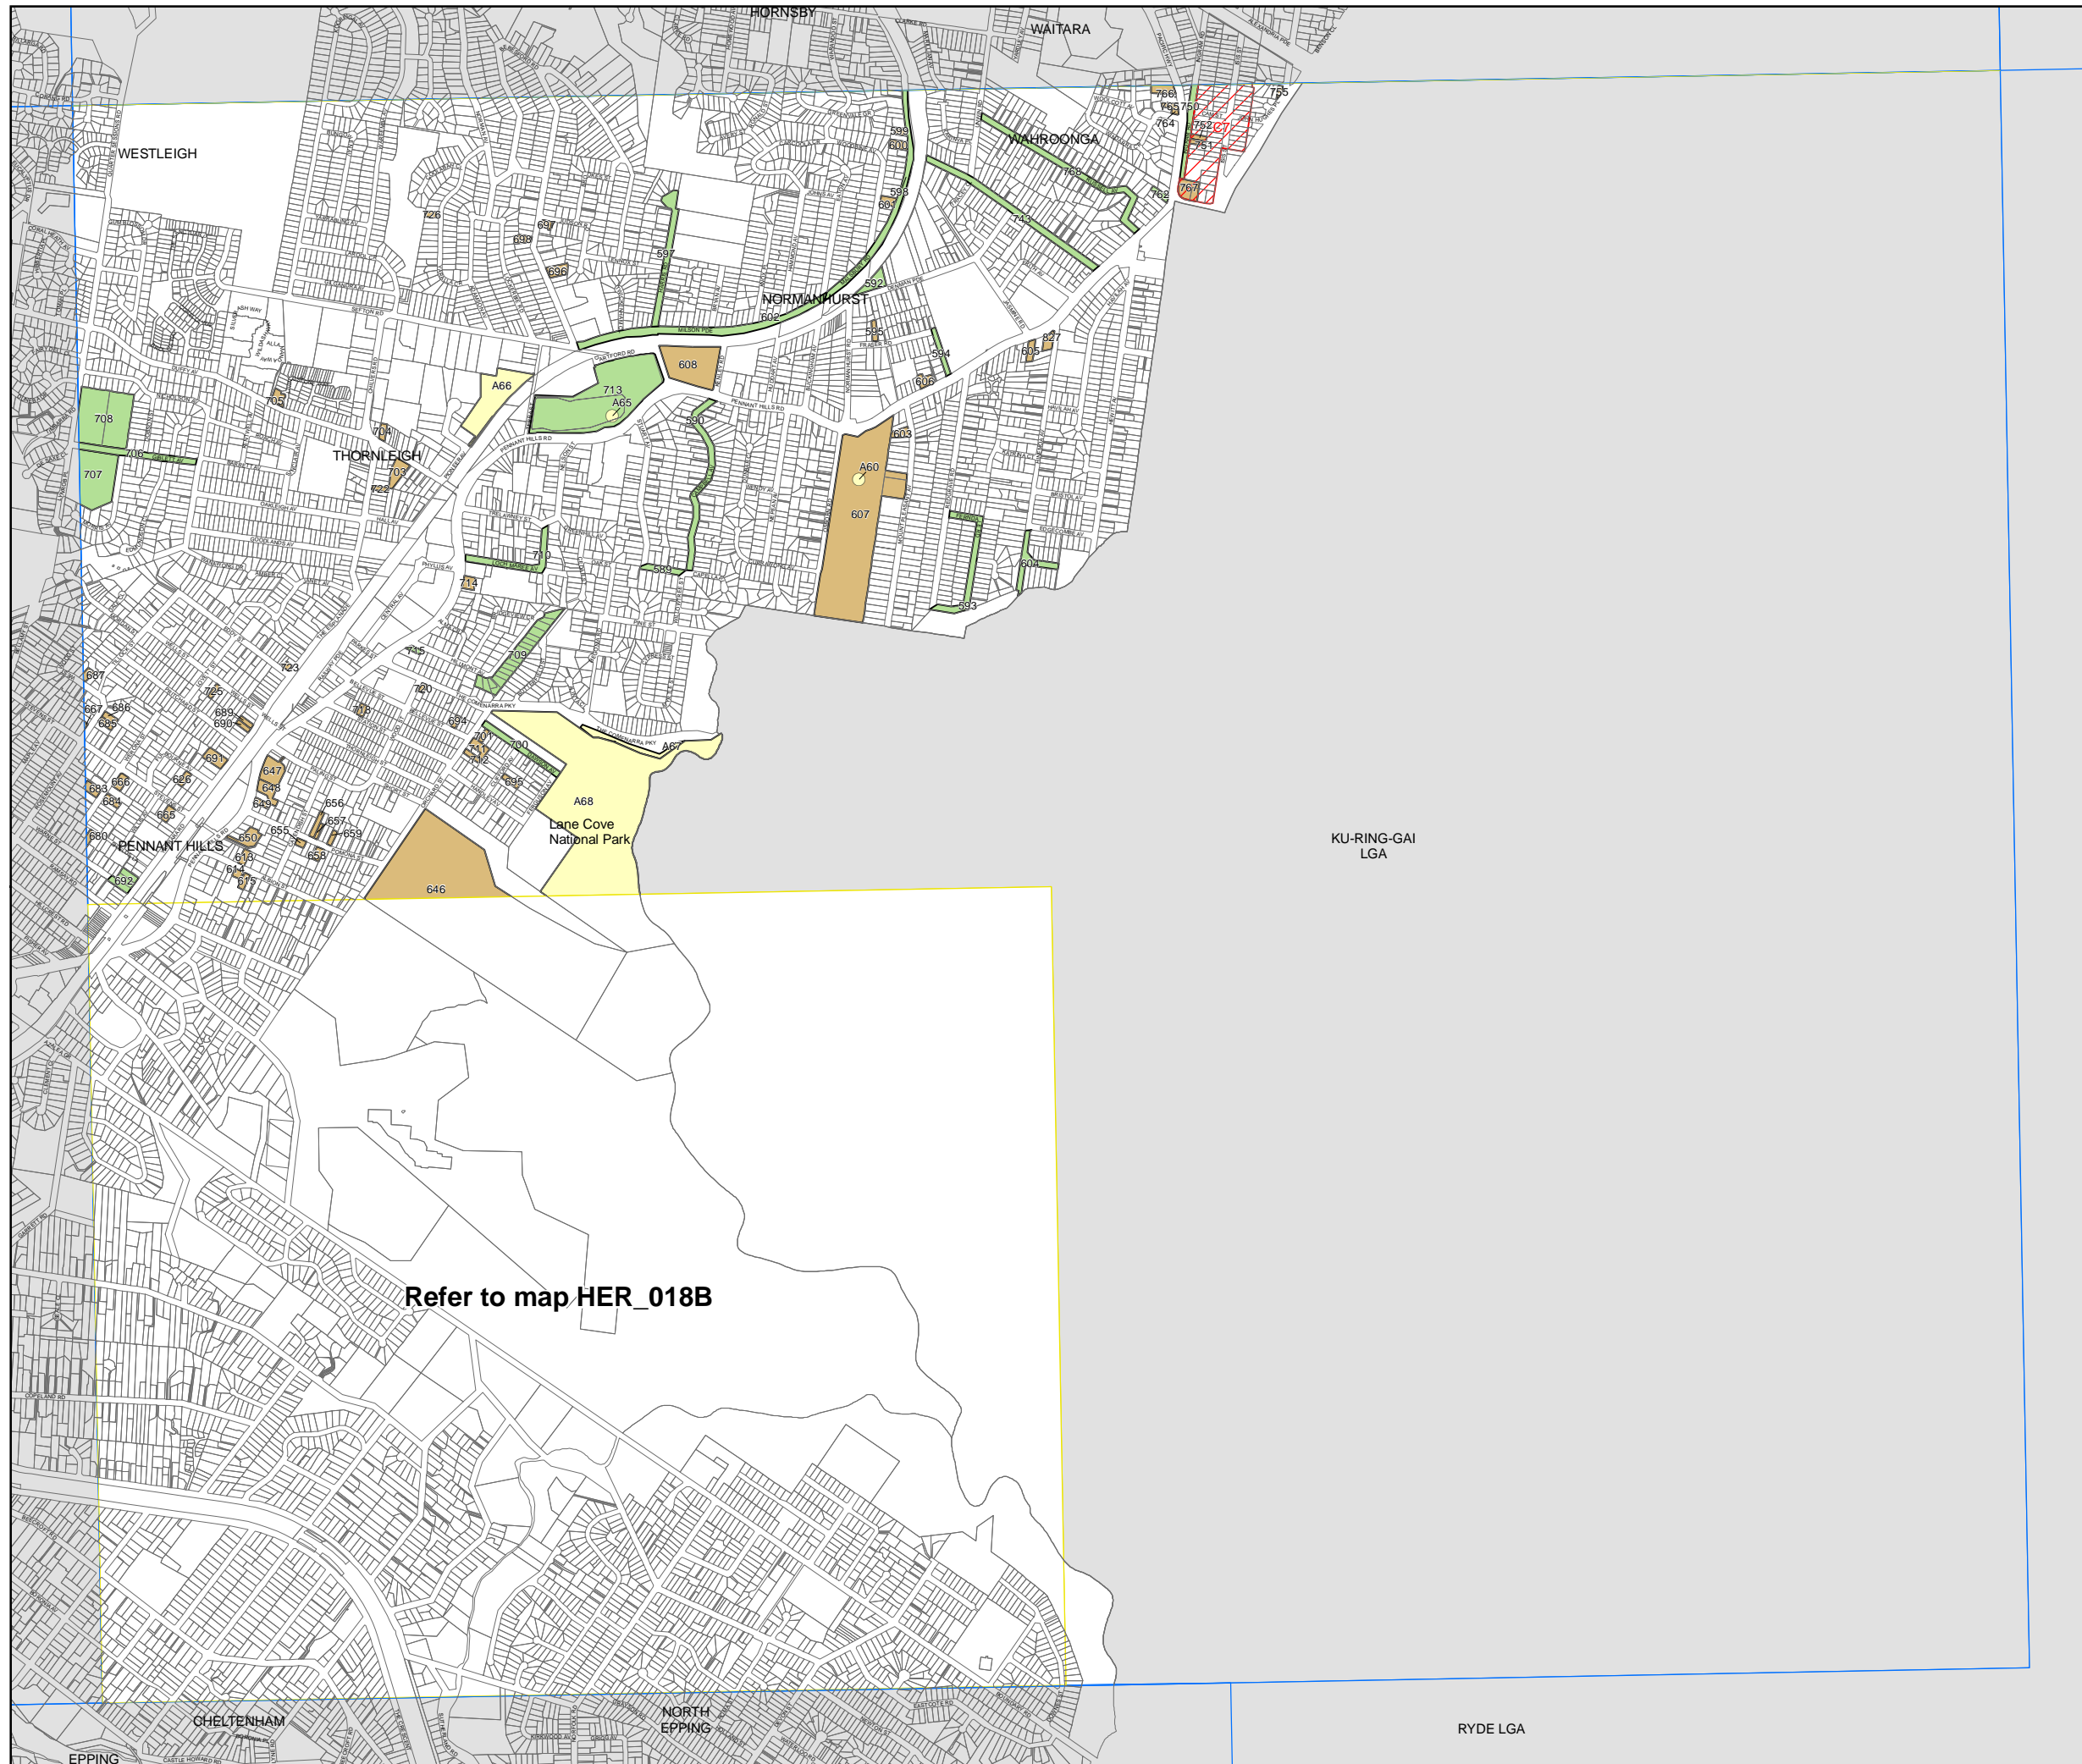

Hornsby Local Environmental Plan 2013

Heritage Map - Sheet HER_018

Heritage

-  Conservation Area - General
-  Item - General
-  Item - Archaeological
-  Item - Landscape

Cadastre

-  Cadastre 04/08/2014 © Hornsby Shire Council

Refer to map HER_018B

Projection: GDA 1994
MGA Zone 56
Scale: 1:20,000 @ A3