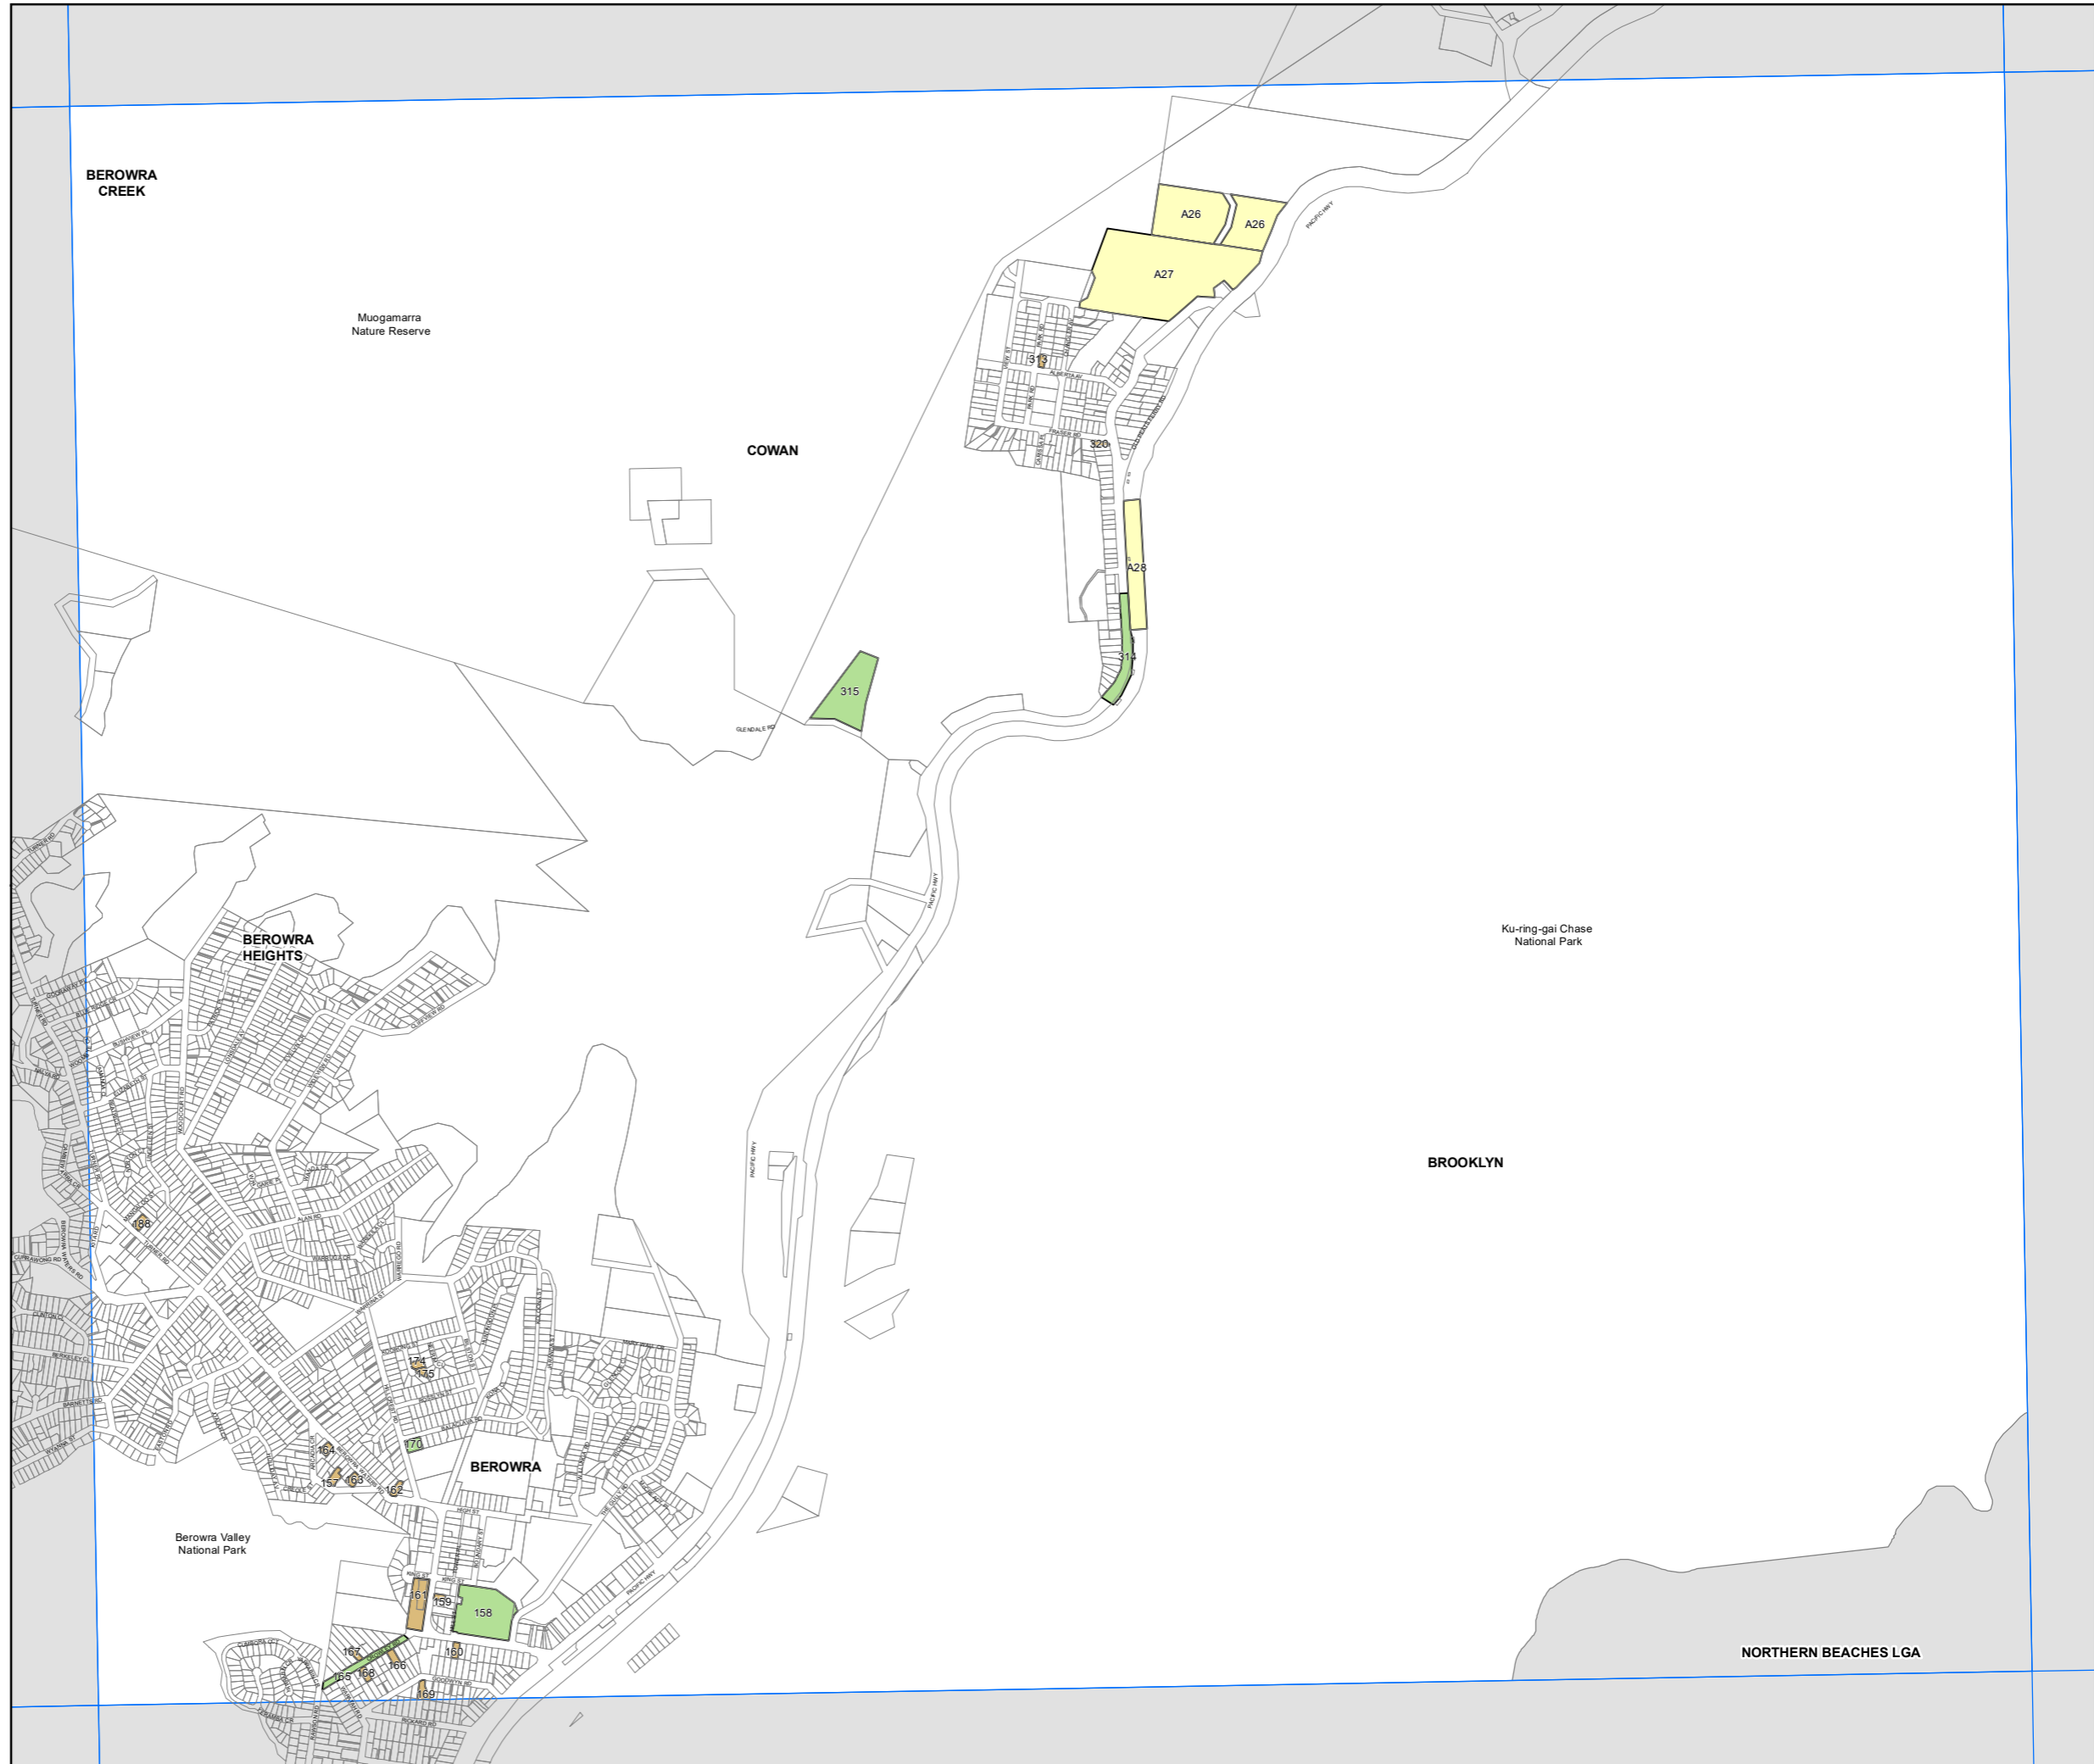

Hornsby Local Environmental Plan 2013

Heritage Map - Sheet HER_022

Heritage

-  Conservation Area - General
-  Item - Archaeological
-  Item - General
-  Item - Landscape

Cadastre

-  Cadastre 03/06/2020 © Hornsby Shire Council

0 300 600 Metres

Projection: GDA 1994
MGA Zone 56

Scale: 1:20,000 @ A3