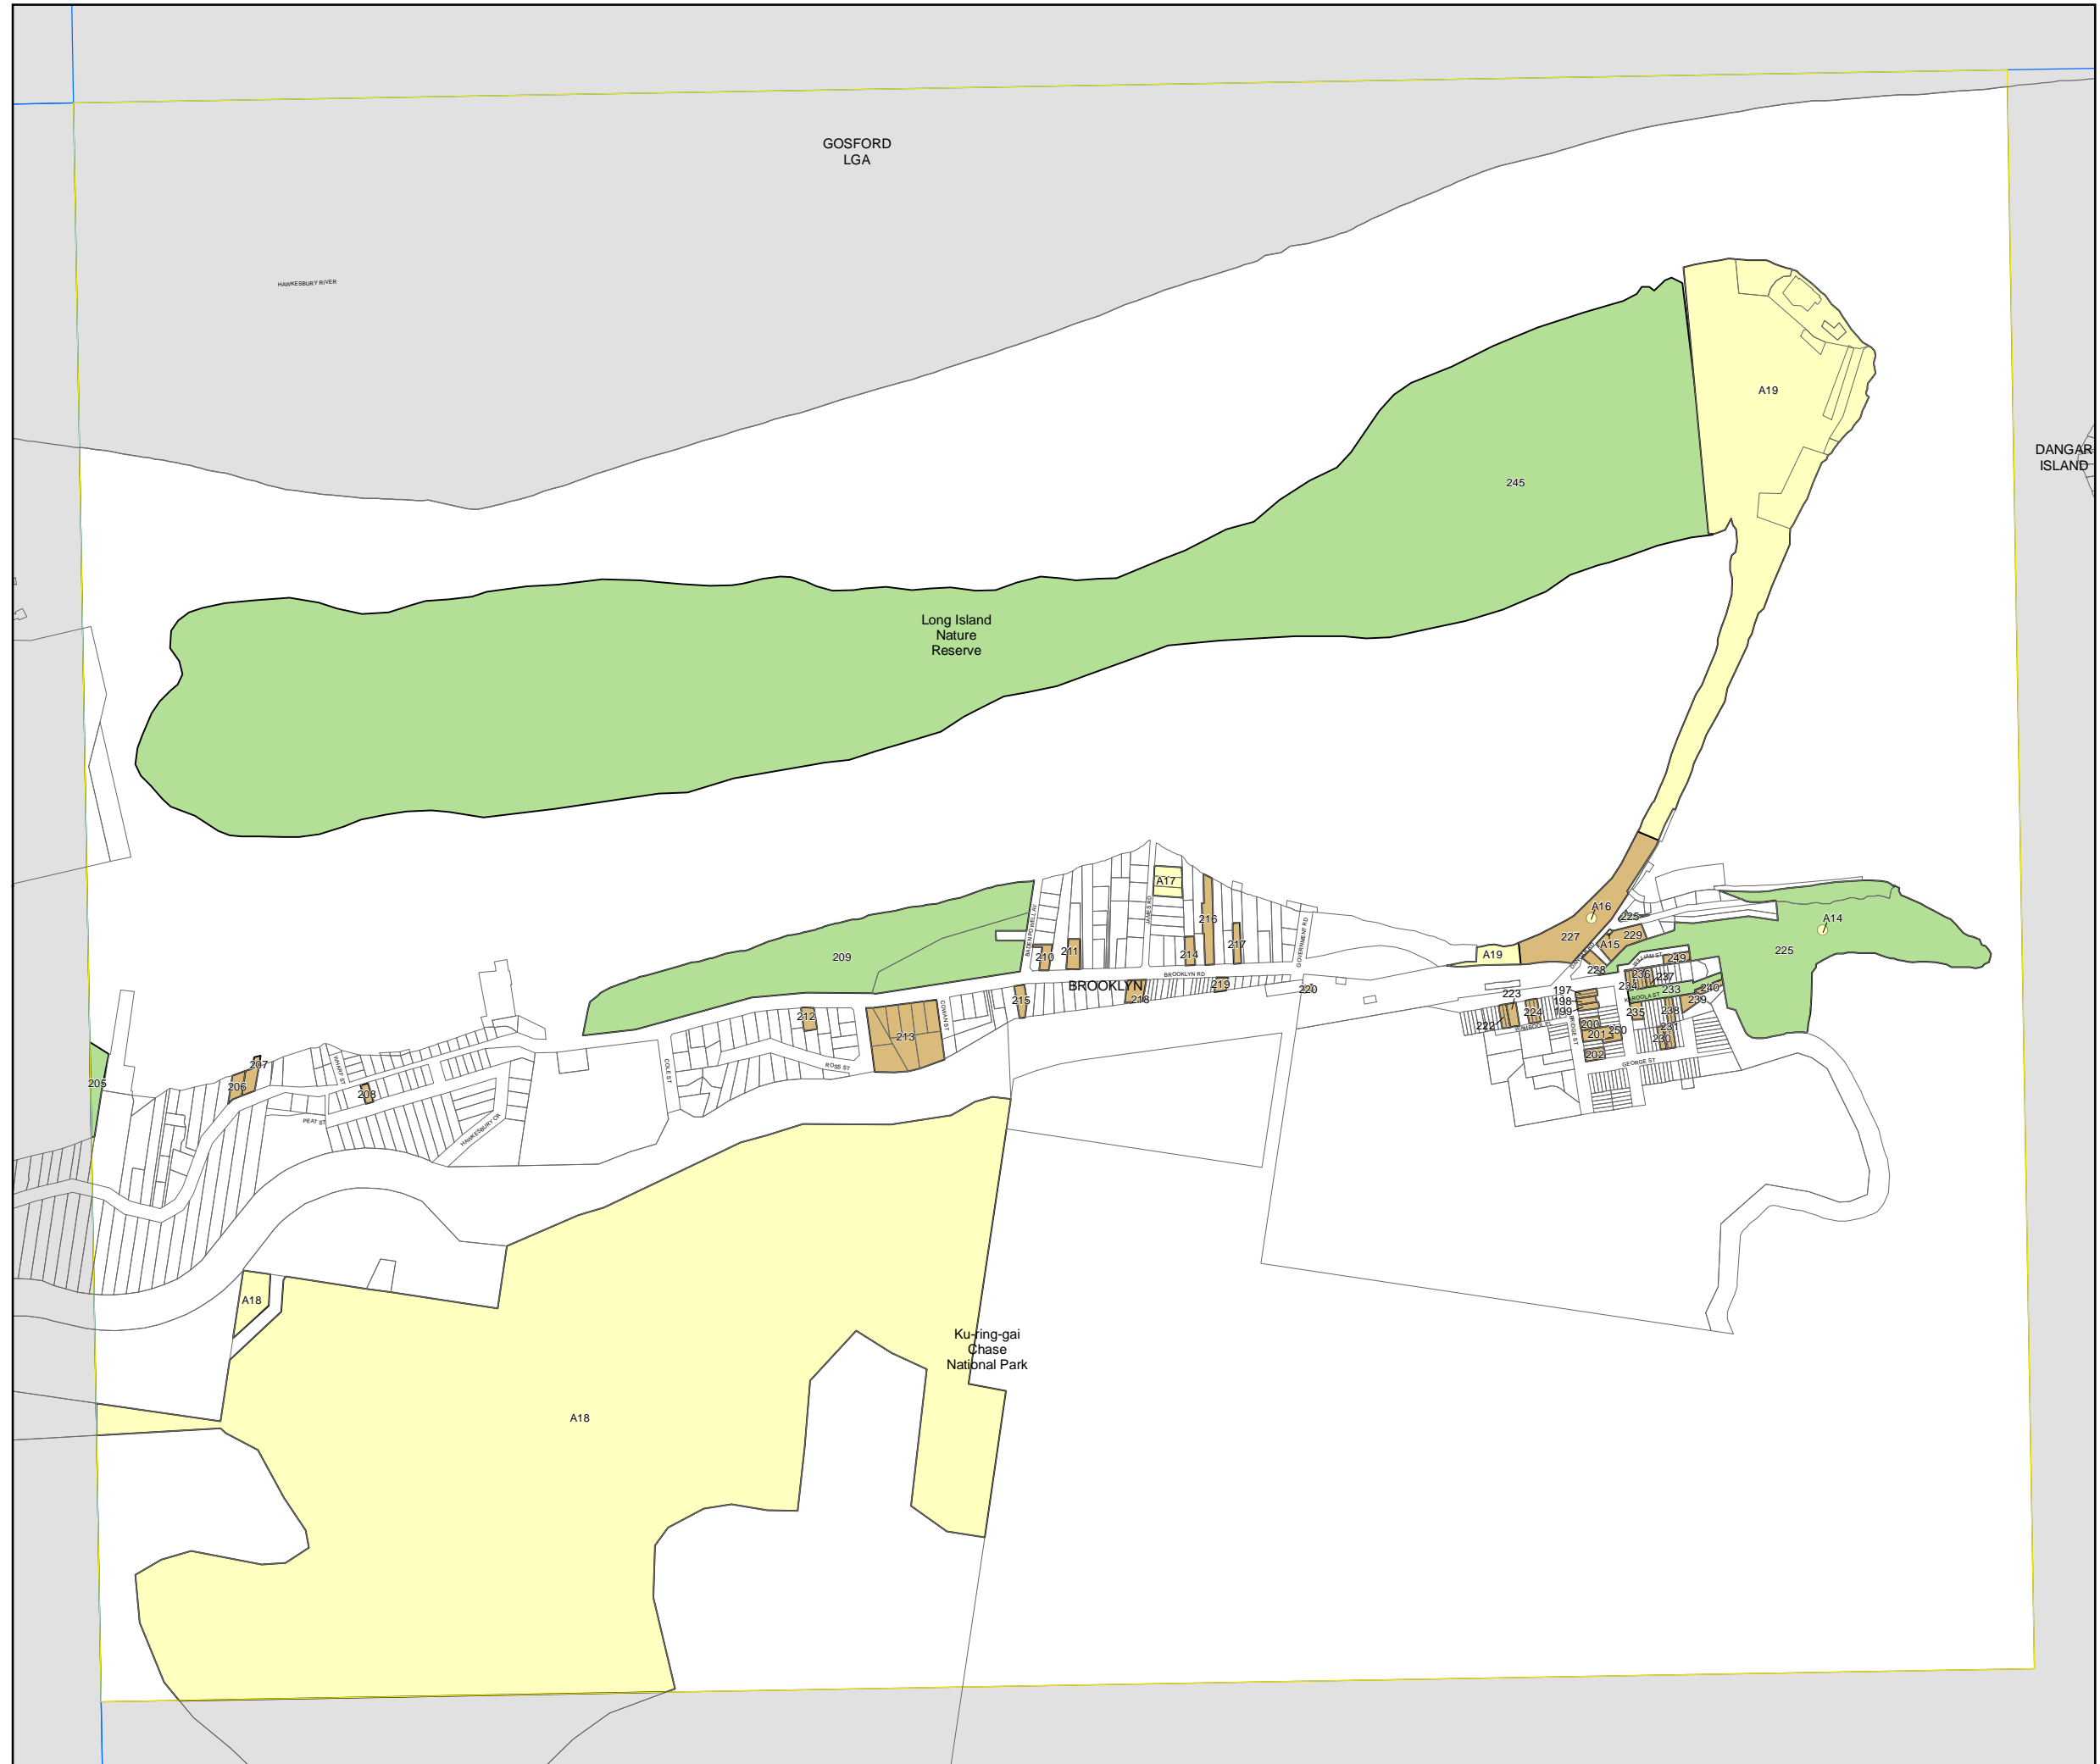

# Hornsby Local Environmental Plan 2013

## Heritage Map - Sheet HER\_025A

### Heritage

-  Conservation Area - General
-  Item - General
-  Item - Archaeological
-  Item - Landscape

### Cadastral

 Cadastral 15/11/2012 © Hornsby Shire Council

0 150 300 Metres

Projection: GDA 1994  
MGA Zone 56

Scale: 1:10,000 @ A3