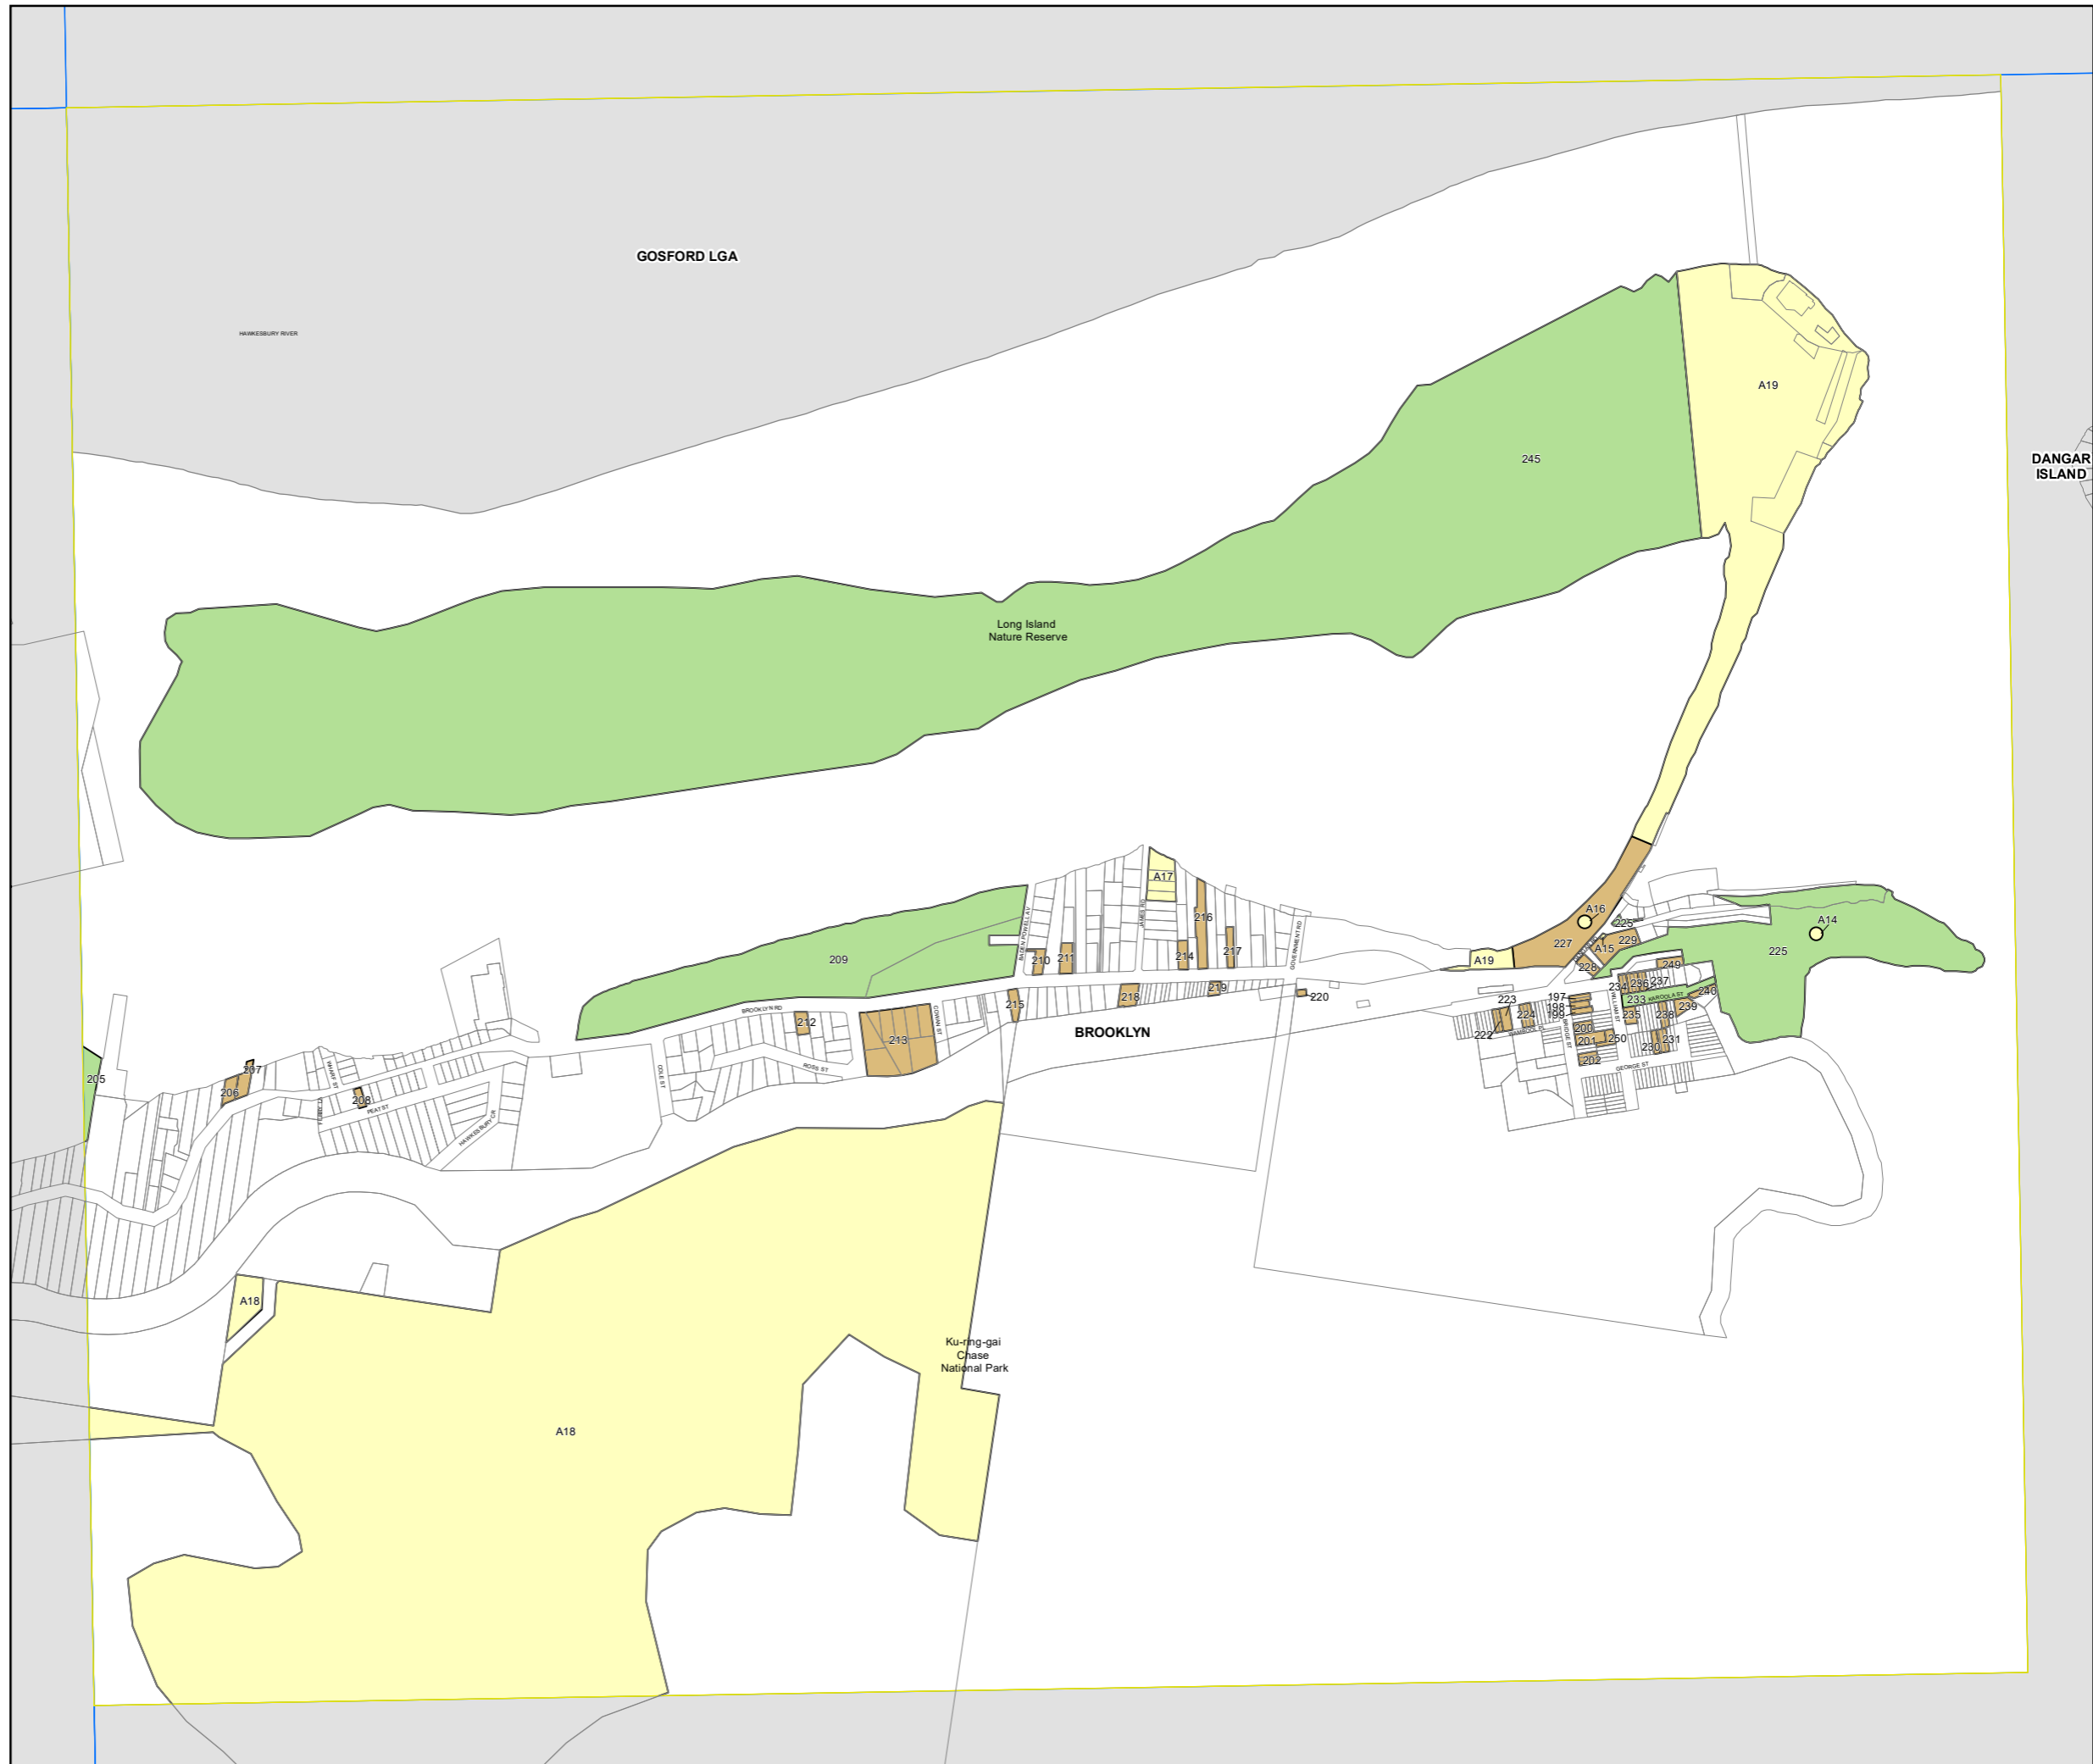

Hornsby Local Environmental Plan 2013

Heritage Map - Sheet HER_025A

Heritage

- Conservation Area - General
- Item - Archaeological
- Item - General
- Item - Landscape

Cadastre

- Cadastre 03/06/2020 © Hornsby Shire Council

Projection: GDA 1994
MGA Zone 56
Scale: 1:10,000 @ A3