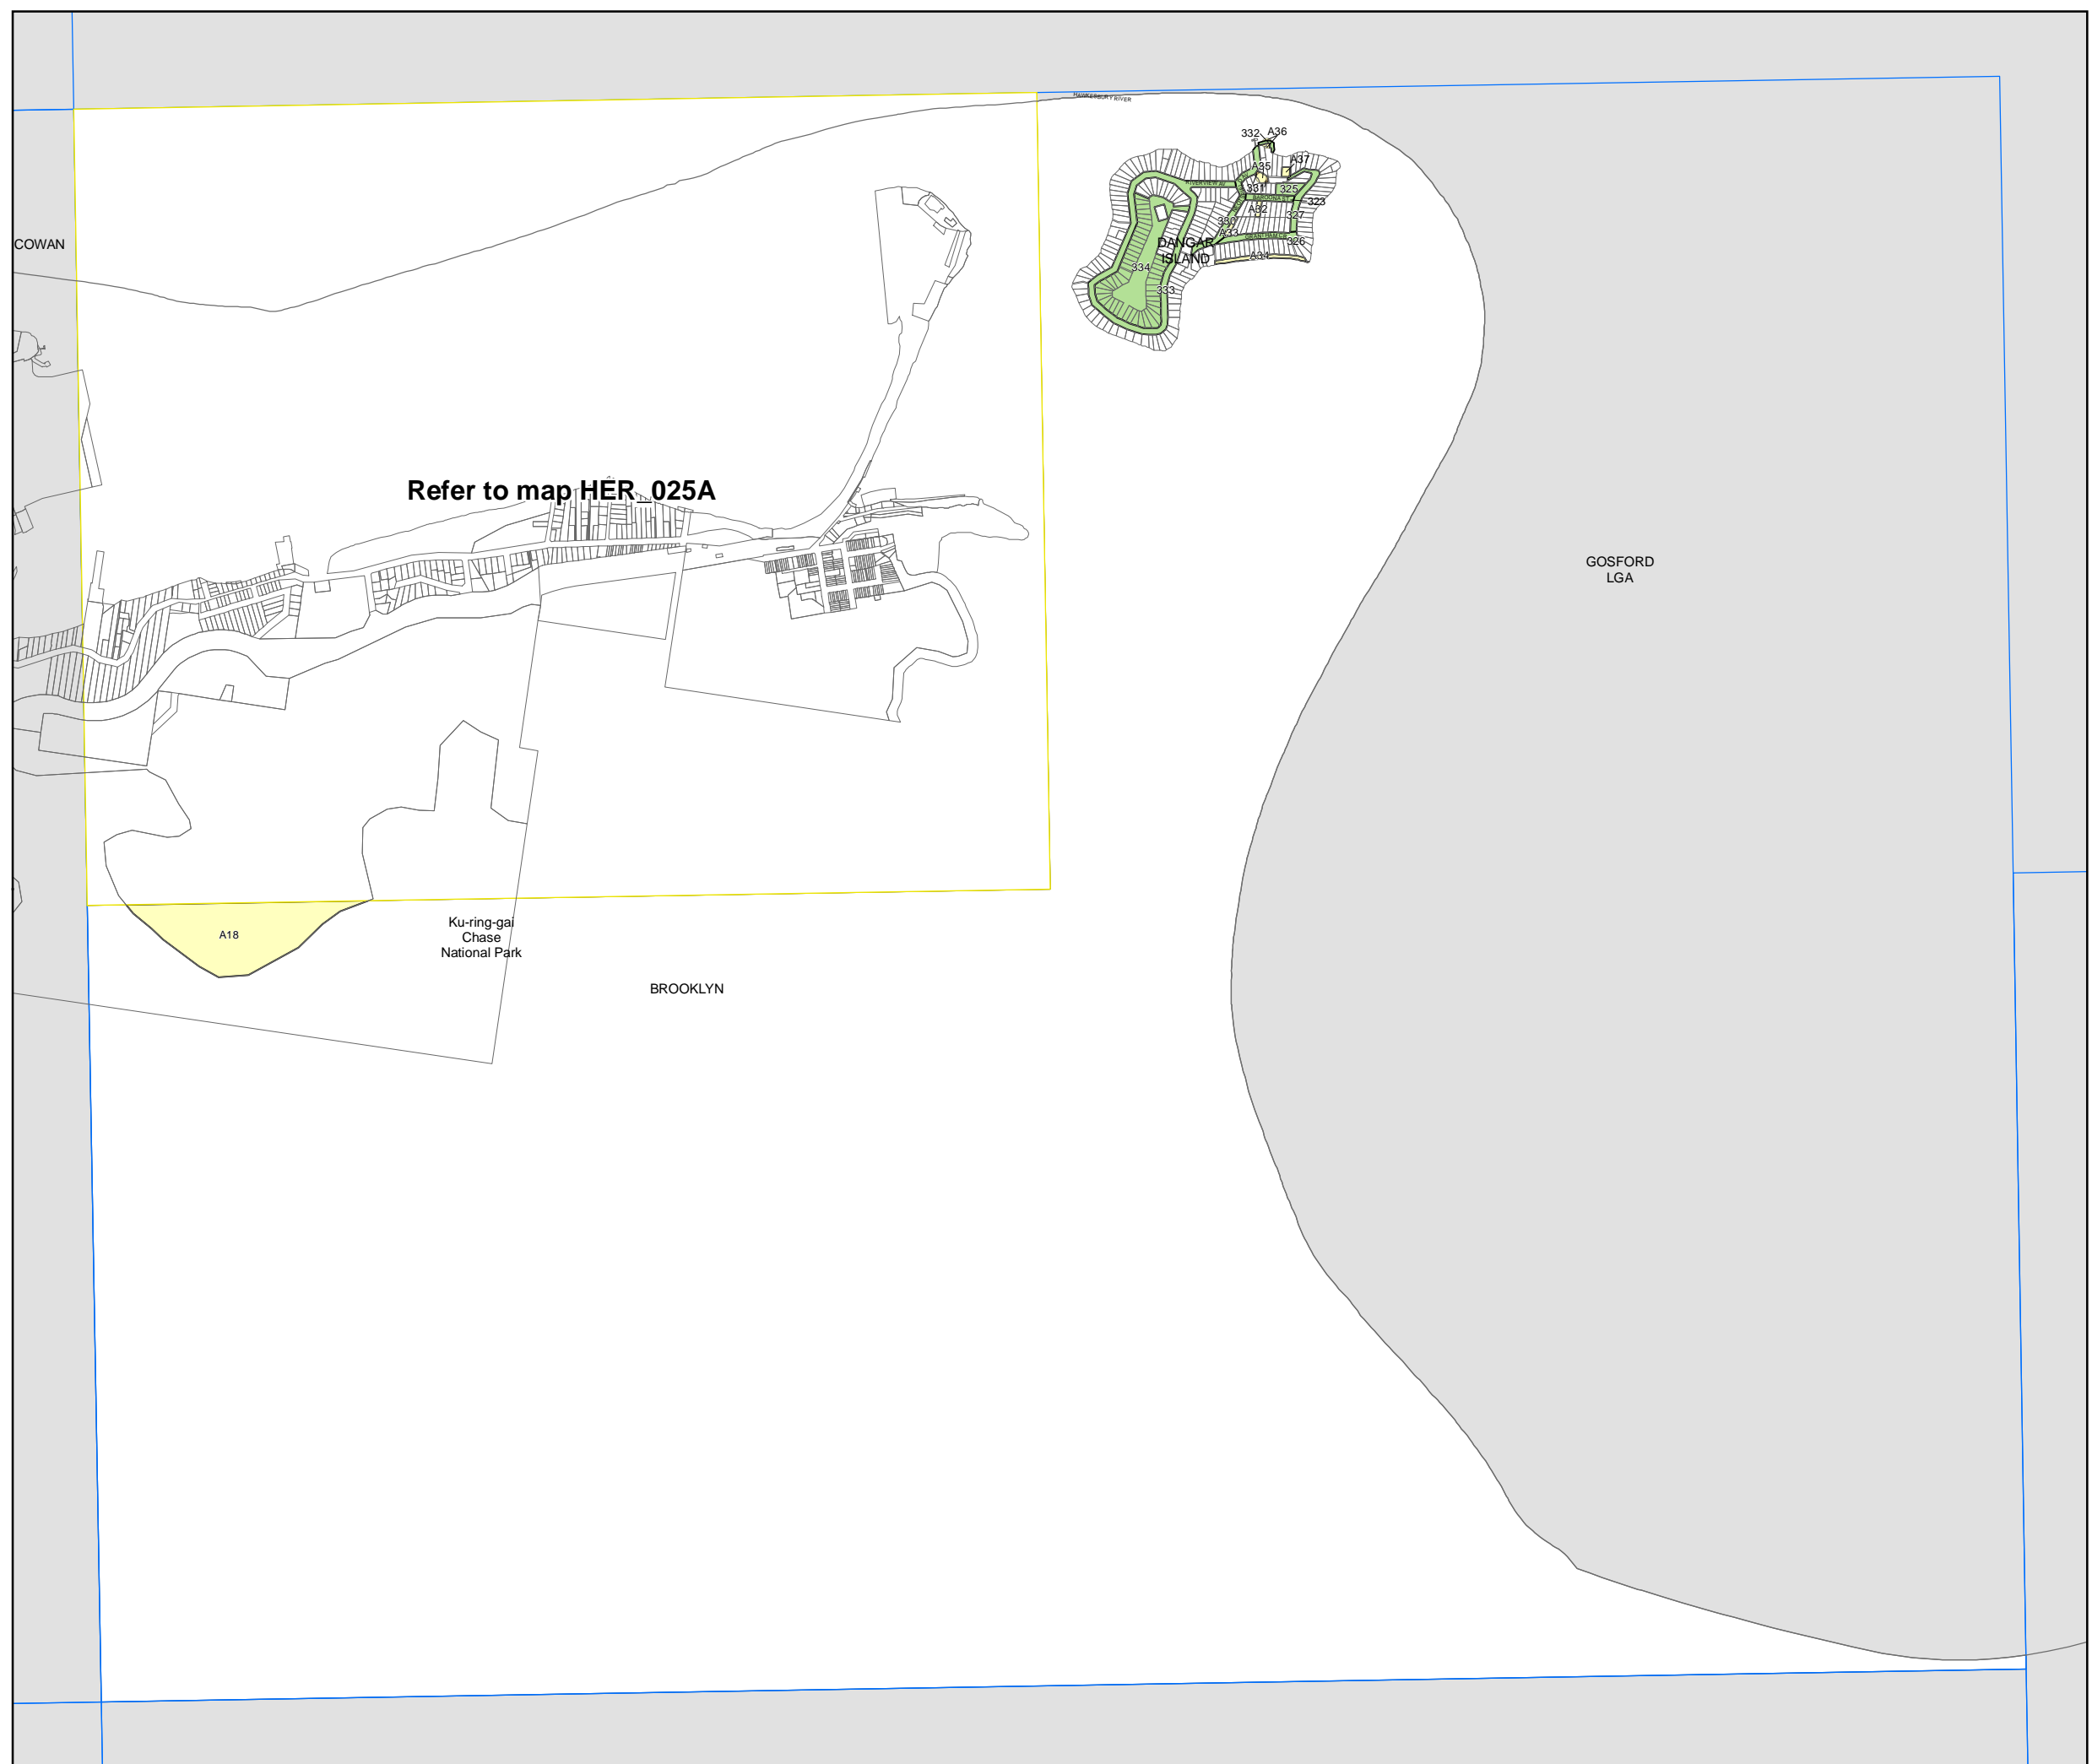

Hornsby Local Environmental Plan 2013

Heritage Map - Sheet HER_025

Heritage

-  Conservation Area - General
-  Item - General
-  Item - Archaeological
-  Item - Landscape

Cadastre

 Cadastre 15/11/2012 © Hornsby Shire Council

Projection: GDA 1994
MGA Zone 56
Scale: 1:20,000 @ A3