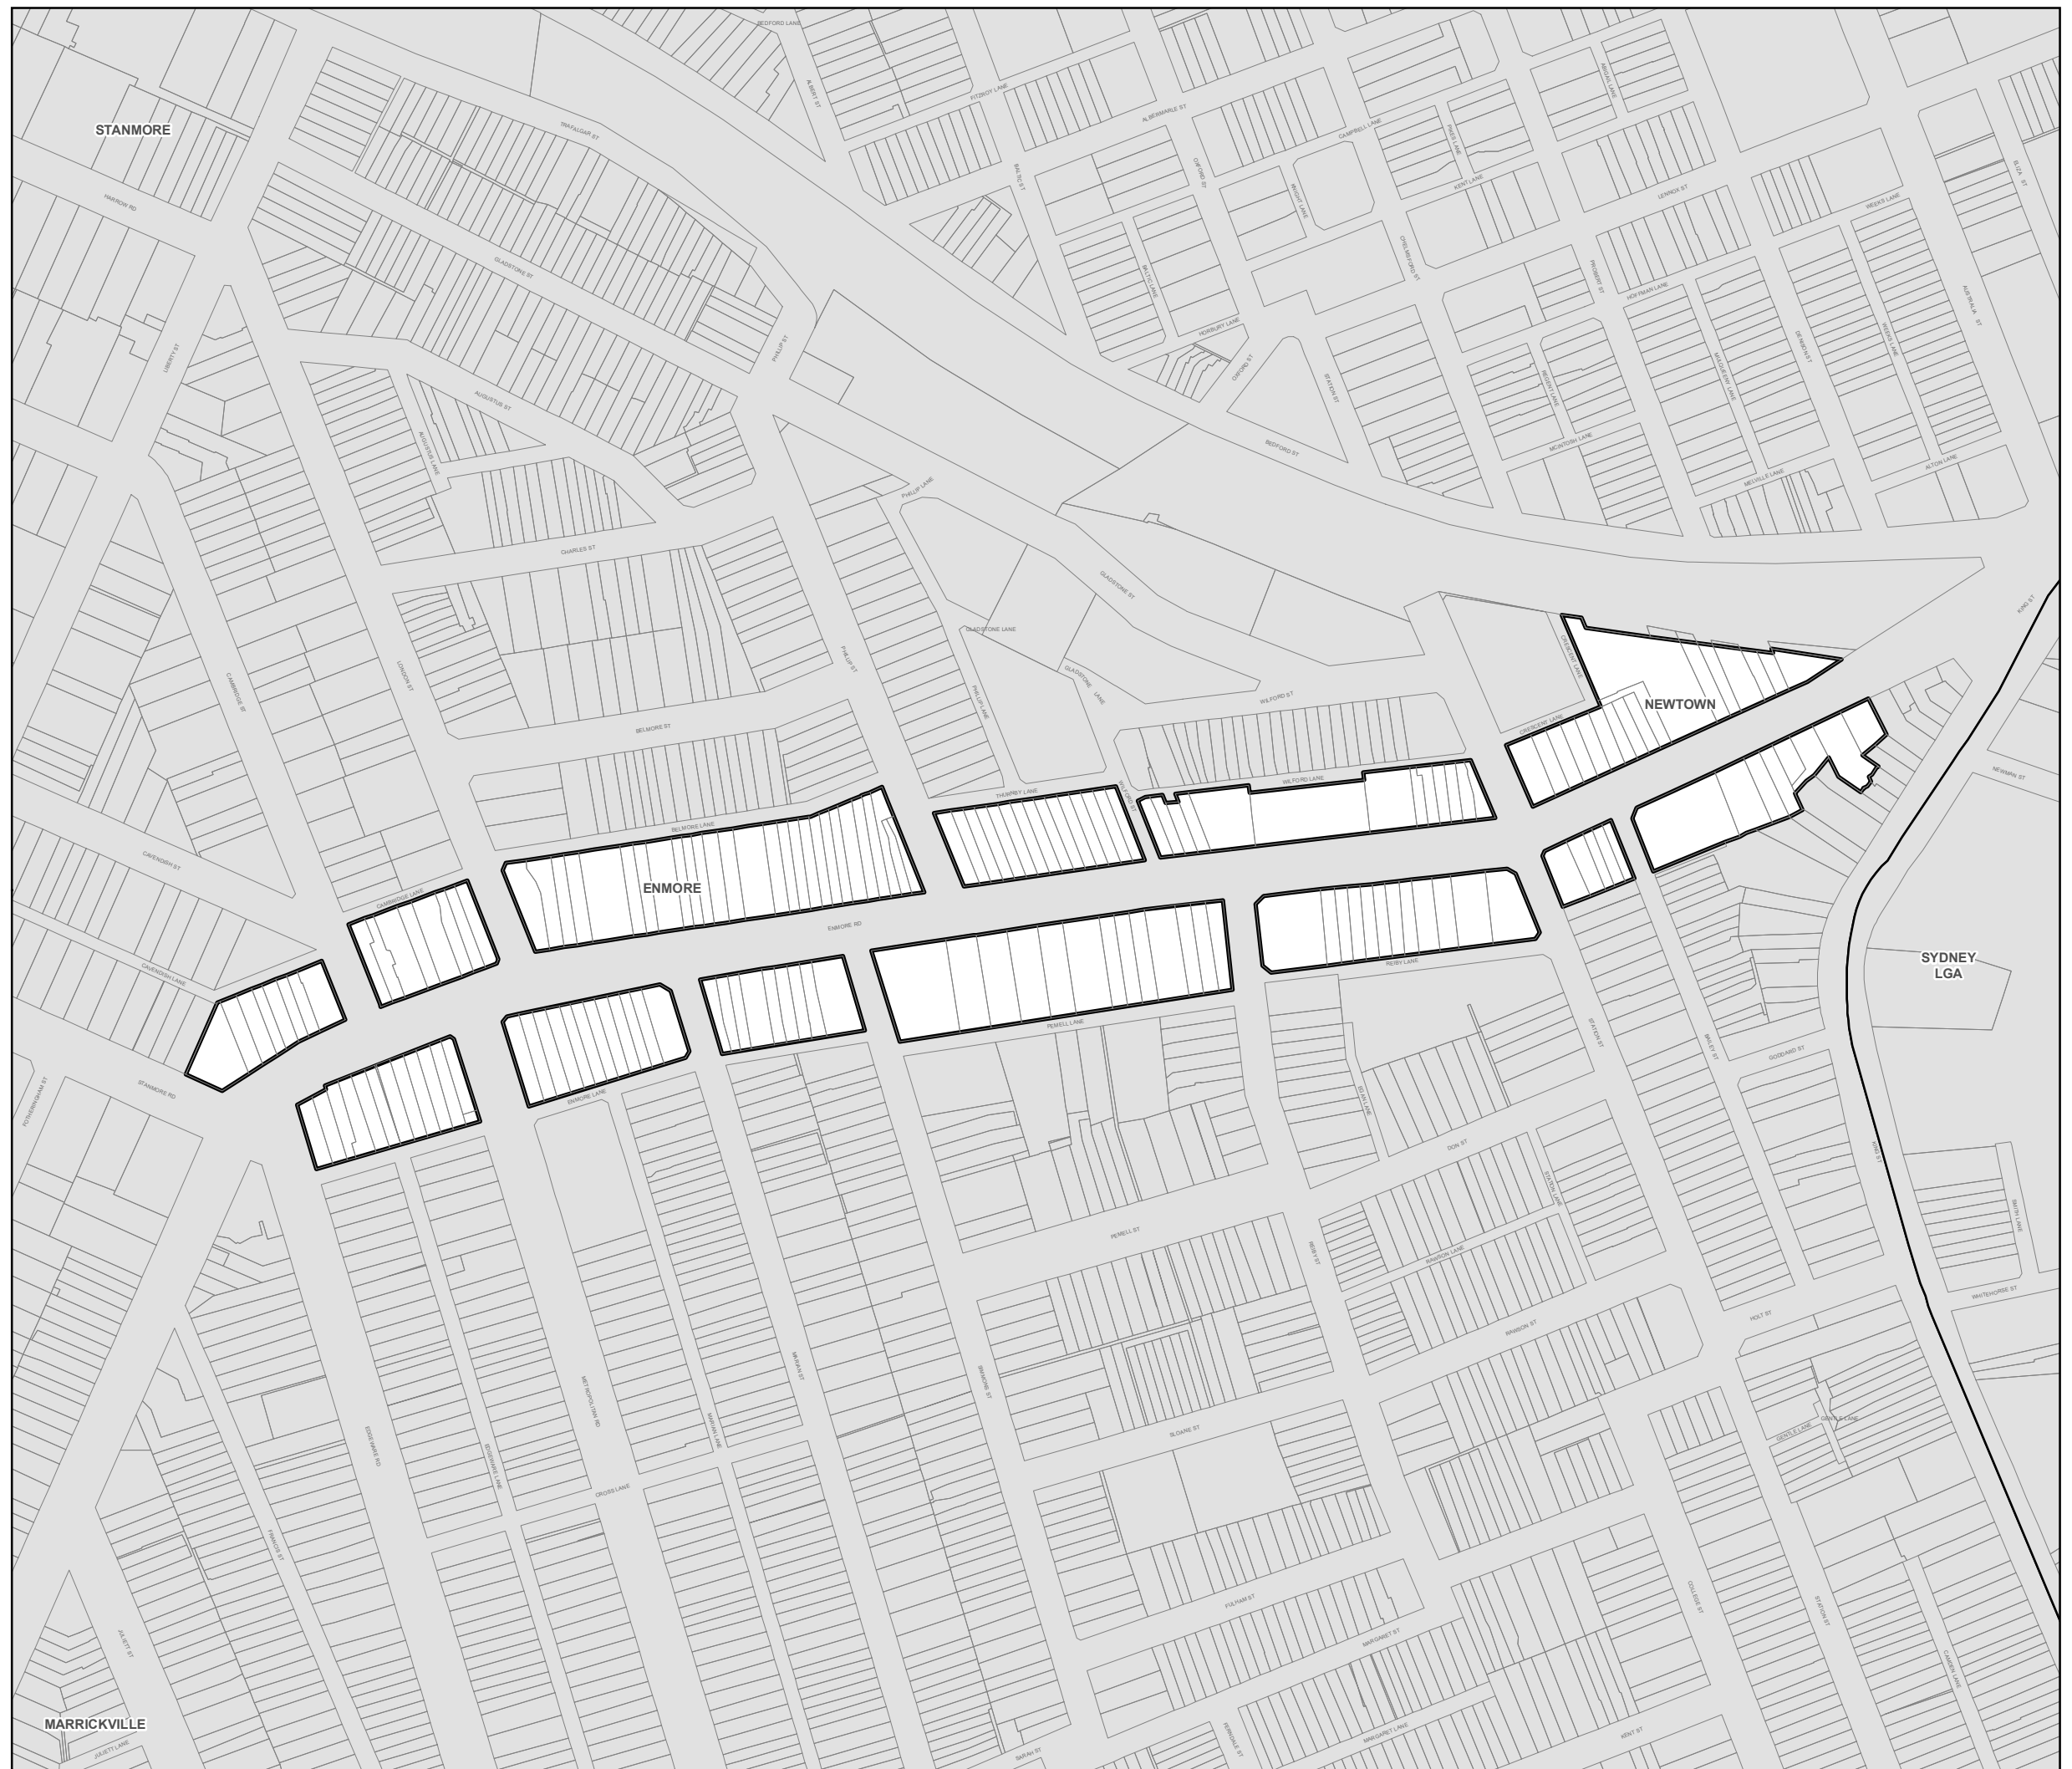

-  Inner West Special Entertainment Precinct
- Cadastre**
-  Cadastre 27/07/2022 © Spatial Services

Projection: GDA 1994
MGA Zone 56

Scale: 1:2,500 @ A3

Map Identification Number: 4170_COM_SEP_001_002_20220727