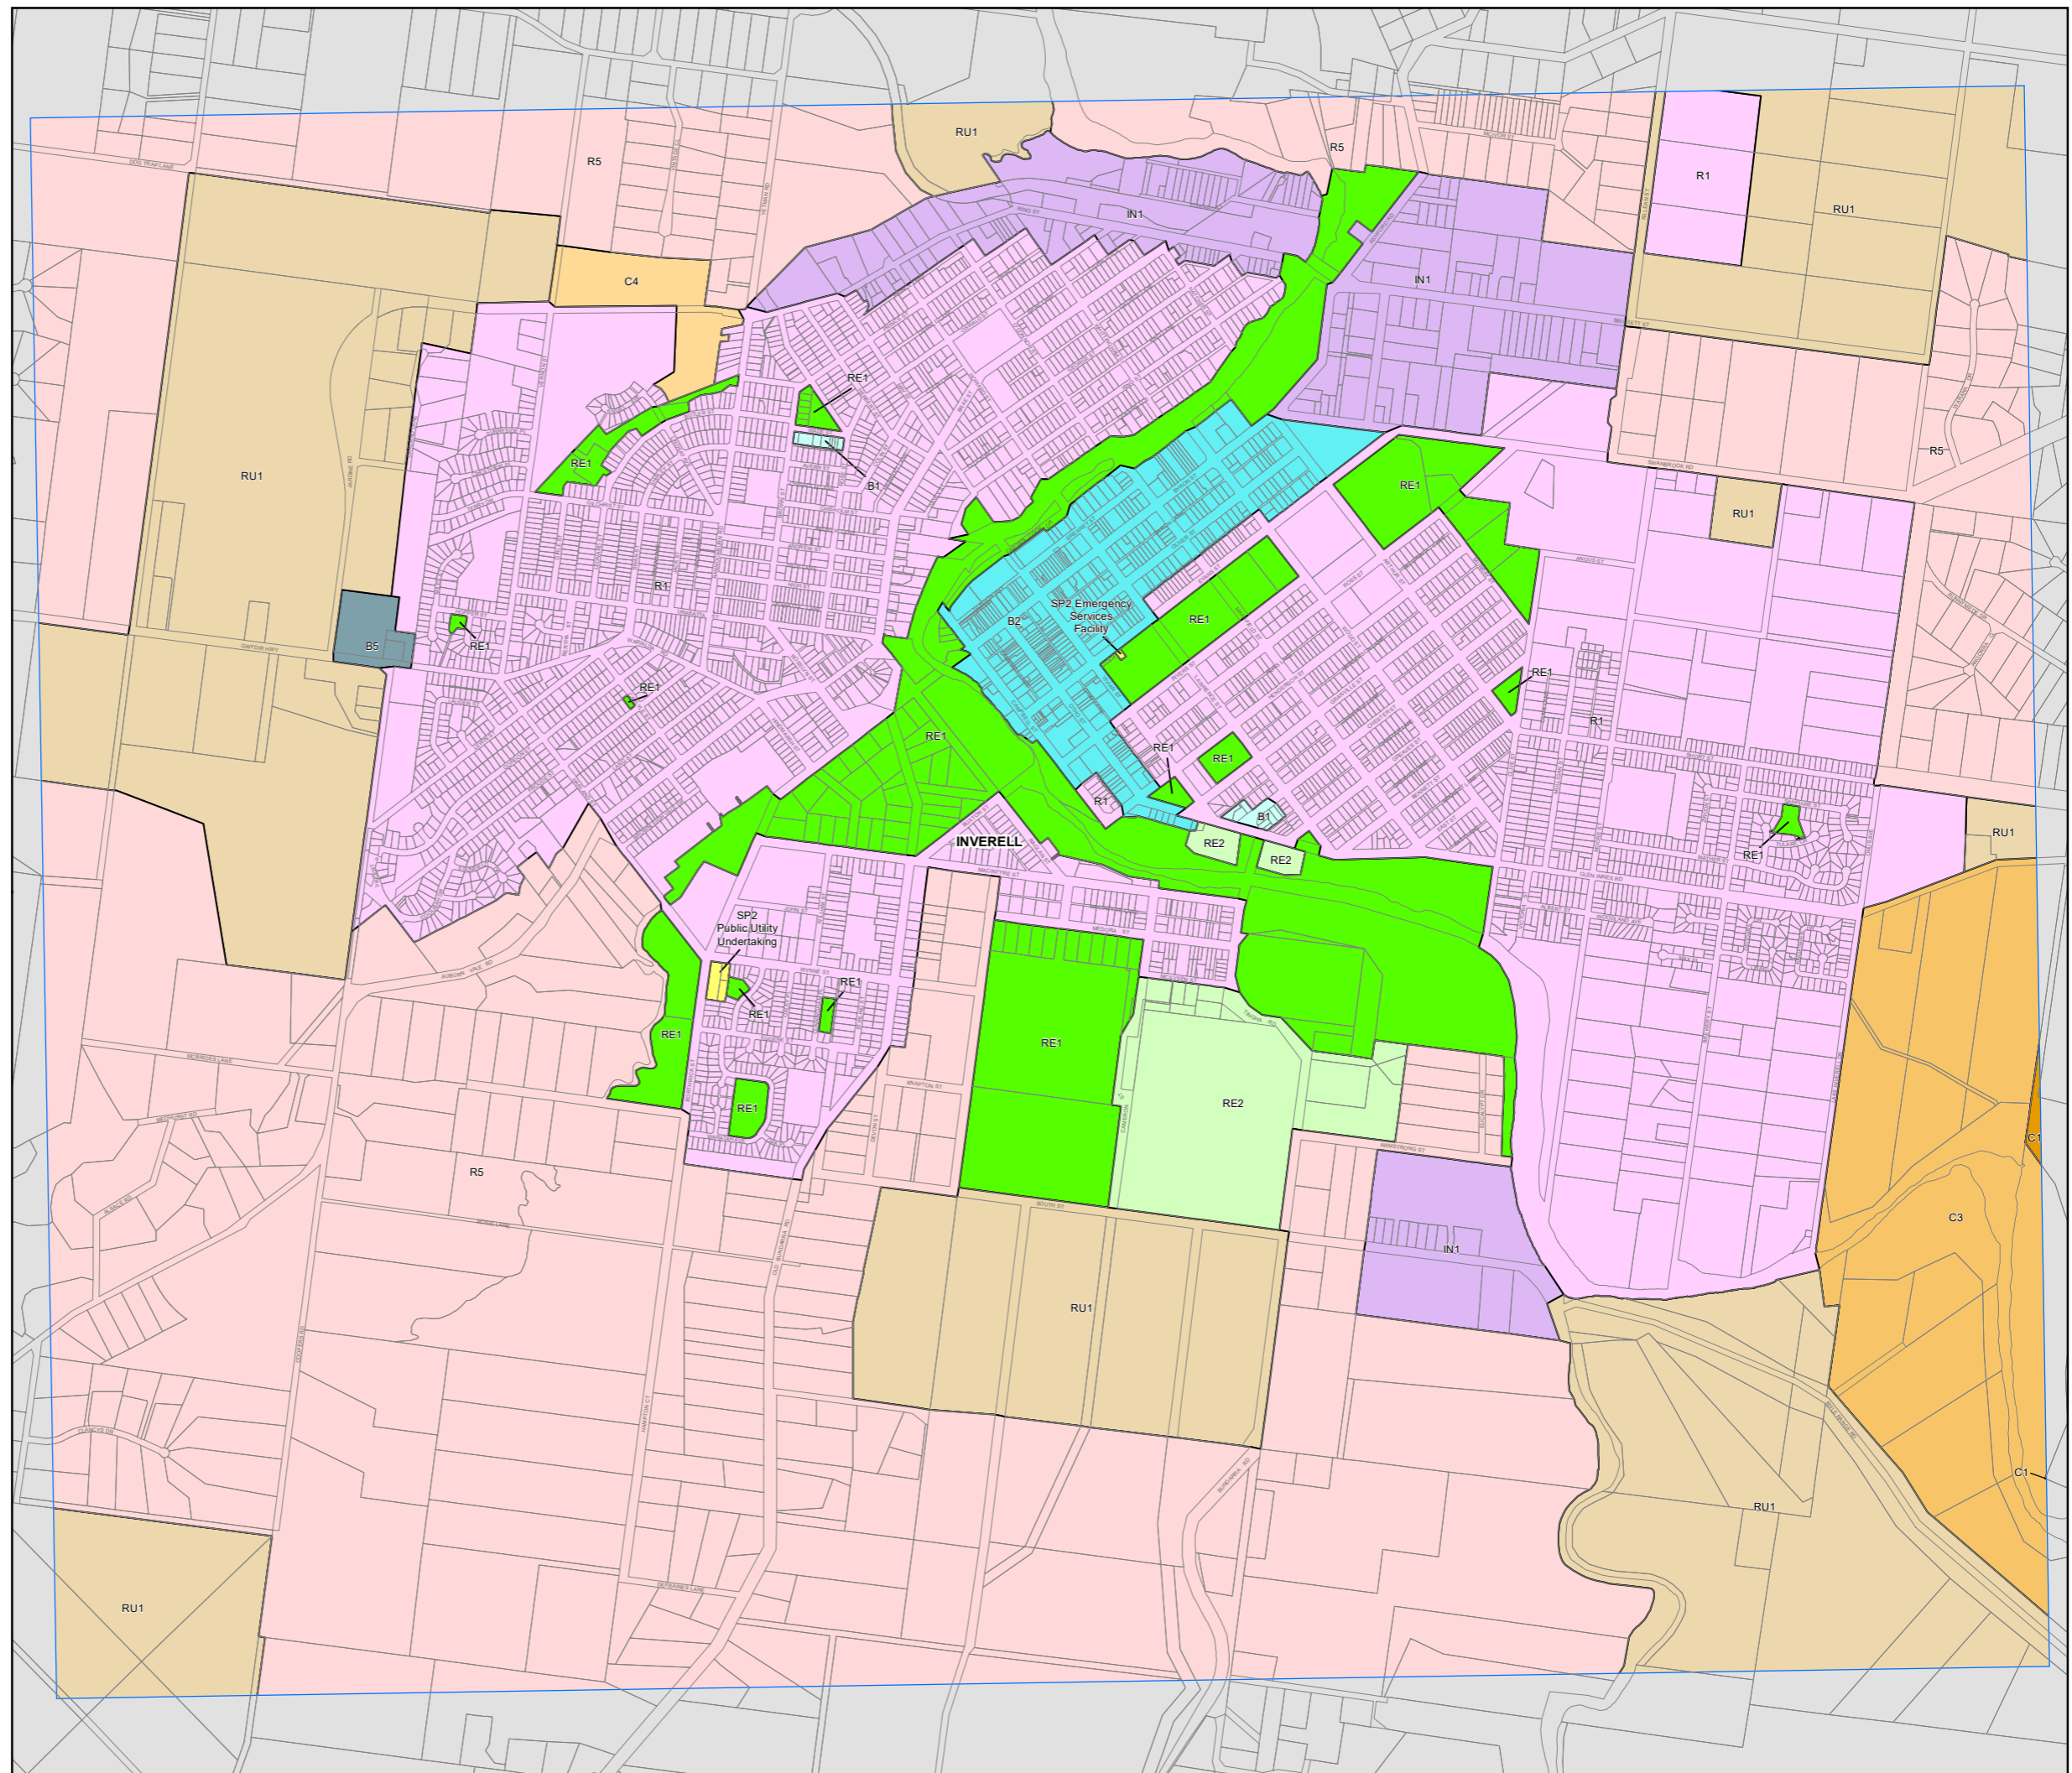

Inverell Local Environmental Plan 2012

Land Zoning Map - Sheet LZN_008A

- Zone**
- B1 Neighbourhood Centre
 - B2 Local Centre
 - B5 Business Development
 - C1 National Parks and Nature Reserves
 - C3 Environmental Management
 - C4 Environmental Living
 - IN1 General Industrial
 - R1 General Residential
 - R5 Large Lot Residential
 - RE1 Public Recreation
 - RE2 Private Recreation
 - RU1 Primary Production
 - RU5 Village
 - SP1 Special Activities
 - SP2 Infrastructure

Cadastre
 Cadastre 18/05/2022 © Spatial Services

Projection: GDA 1994
 MGA Zone 56
 Scale: 1:20,000 @ A3

Map Identification Number: 4200_COM_LZN_008A_020_20220518